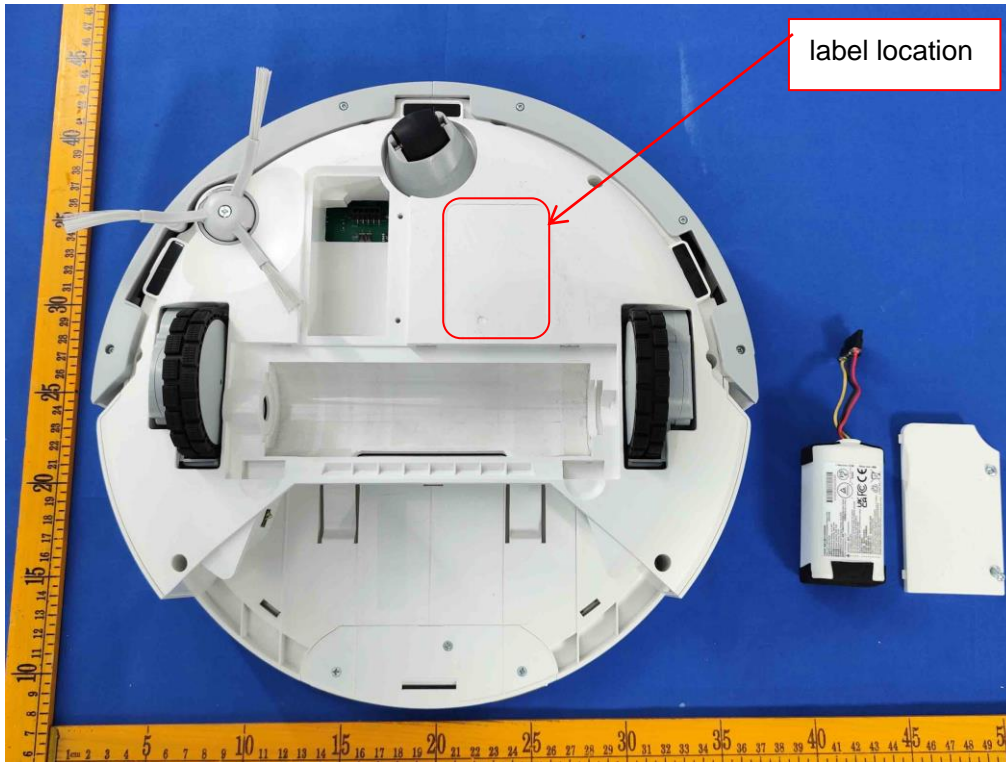

Label & label location

SIZE: 68MM*50MM

Vyzzle

Product Name: D10 Robot vacuum cleaner

Model: D10

Rated Power: 45W

FCC ID: 2A2PN-L10

Input: 20V == 0.6A

Voltage: 14.4V

IC: 27884-L10

Manufacturer: Ekoo Electronic Co., Ltd

HVIN: D10

Address: B09, Block B, F2, Bldg.B, Runfeng Pioneer Park, No.973, Minzhi Avenue, Minzhi St., Longhua, Shenzhen, CHINA

This device complies with Part 15 of the FCC Rules.