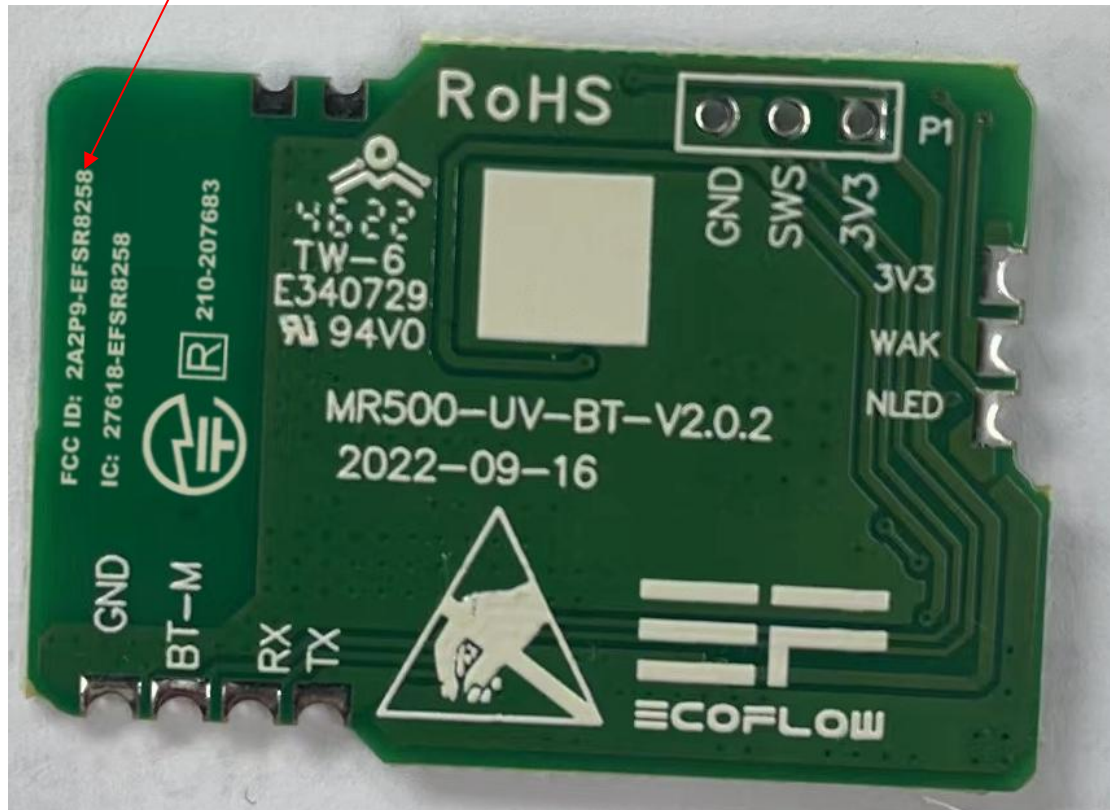

Label Location On EUT

Label

FCC ID: 2A2P9-EFSR8258