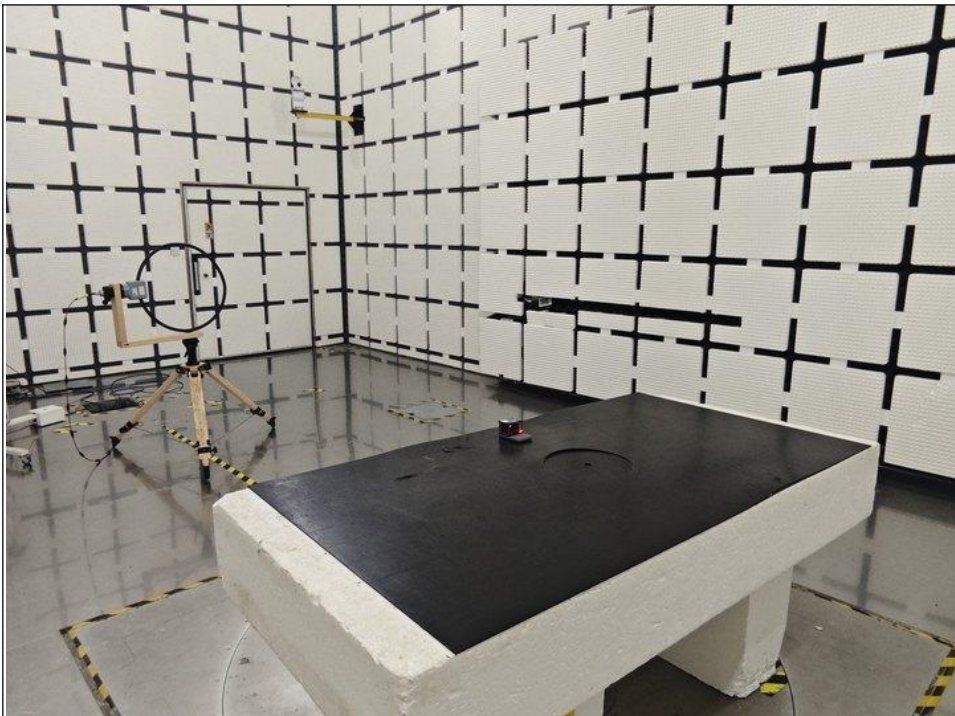

PHOTOGRAPHS OF TEST SETUP

CONDUCTED EMISSION TEST-1

Spurious Emission (9KHz-30MHz)

RADIATED EMISSION TEST (Below 1GHz)