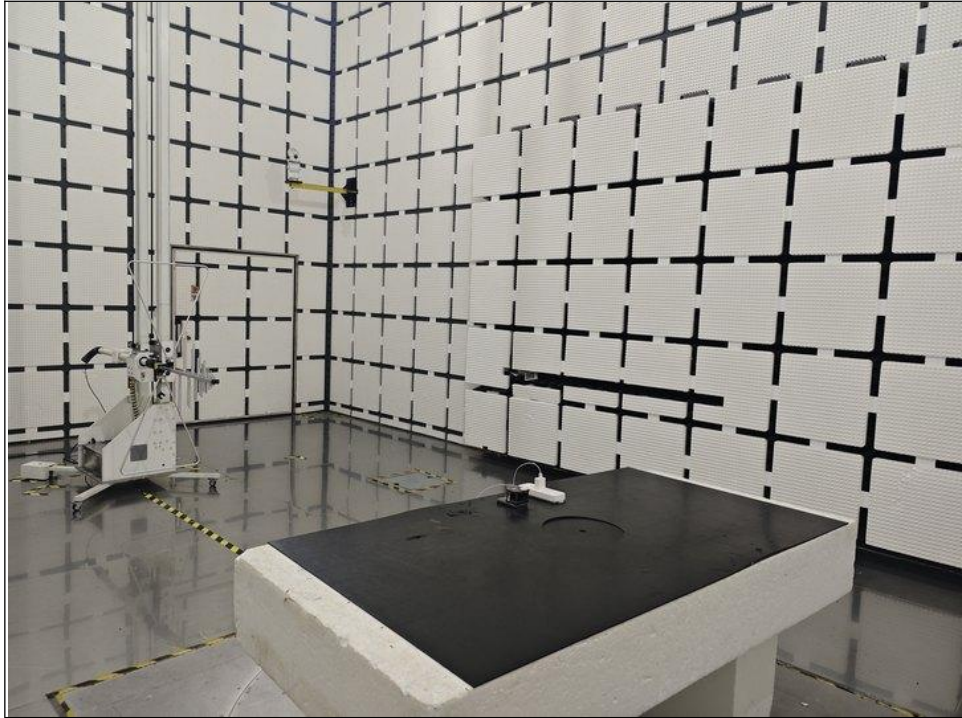

PHOTOGRAPHS OF TEST SETUP

CONDUCTED EMISSION TEST-1

Spurious Emission (9KHz-30MHz)

RADIATED EMISSION TEST (Below 1GHz)