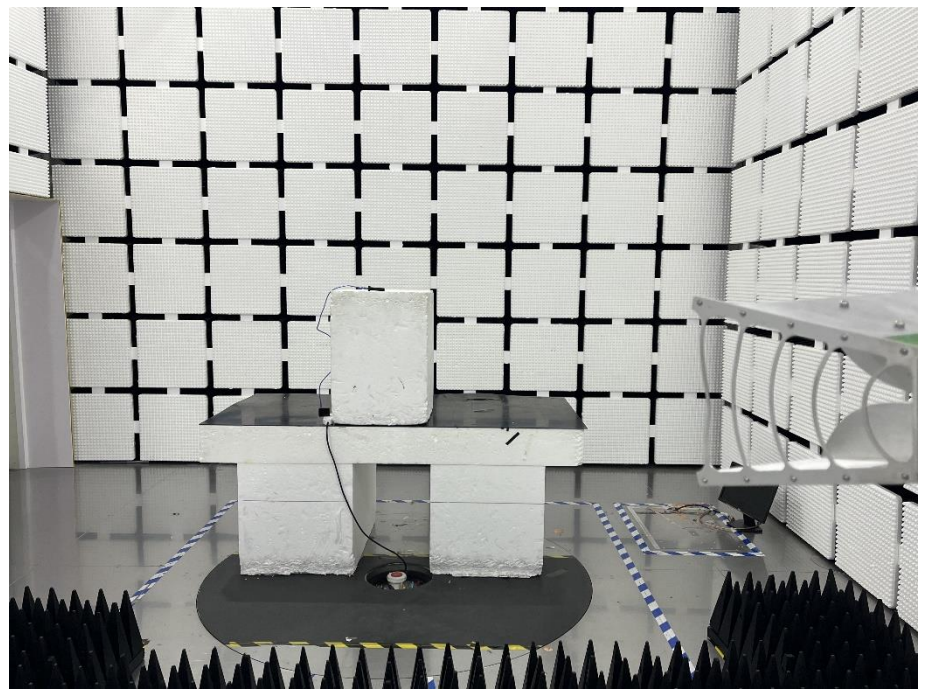

EXHIBIT 4 - TEST SETUP PHOTOGRAPHS

Conducted Emission Test Setup

Radiation Emission Test Setup (Below 30MHz)

Radiation Emission Test Setup (30MHz to 1GHz)

Radiation Emission Test Setup (1GHz to 18GHz)

Radiation Emission Test Setup (Above 18GHz)