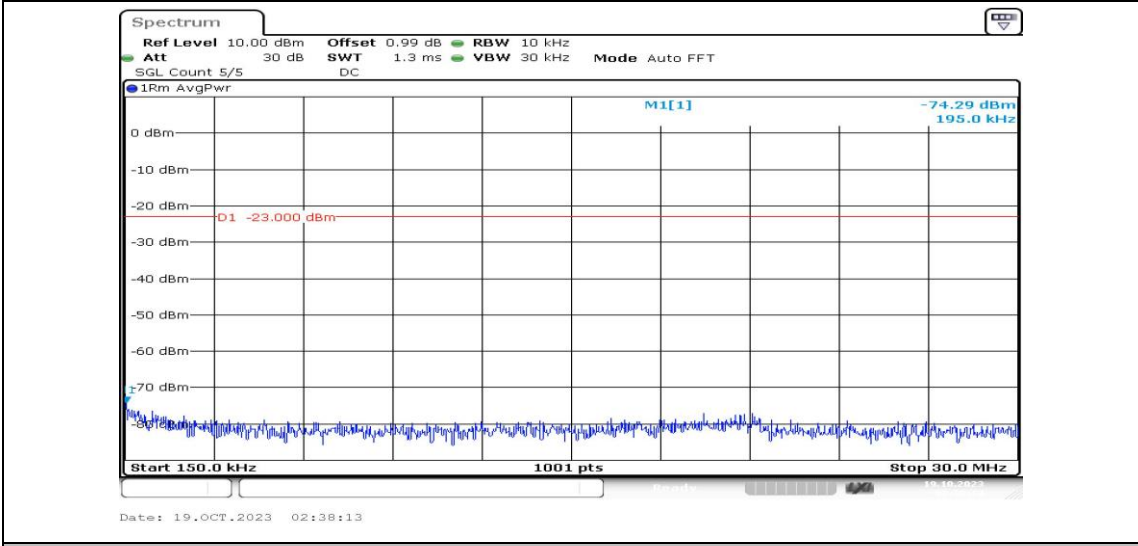

Band5-10MHz-16QAM-20600-1RB#0-Range1:0.009~0.15MHz-PASS