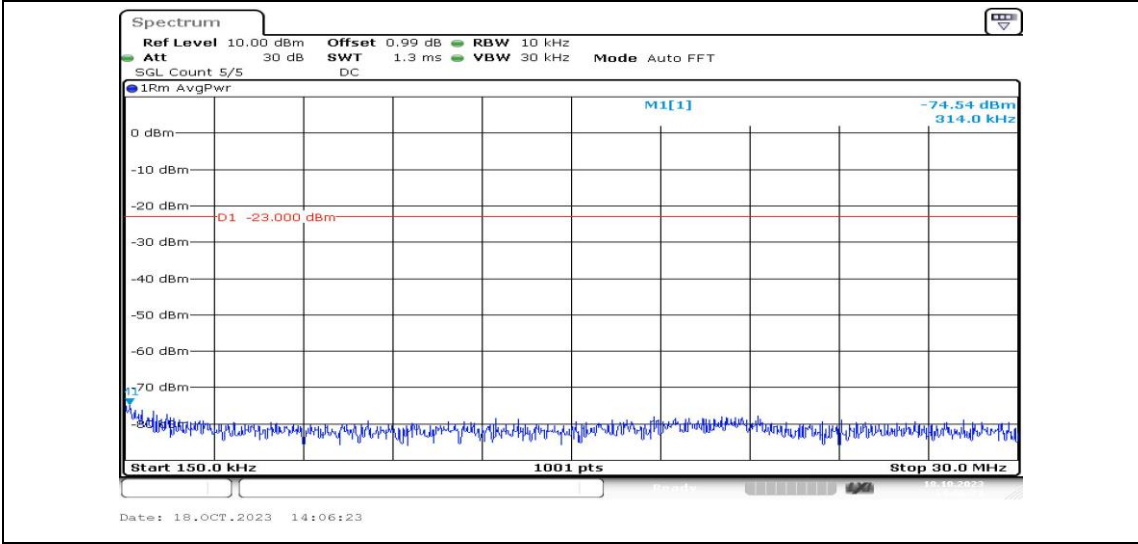

Band5-5MHz-16QAM-20625-1RB#0-Range1:0.009~0.15MHz-PASS