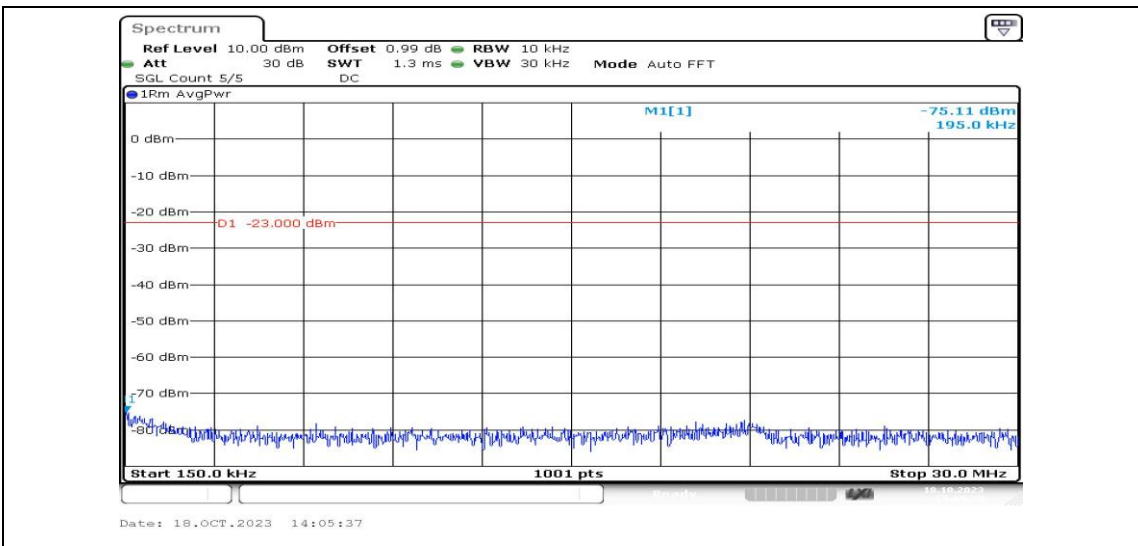

Band5-5MHz-QPSK-20625-1RB#0-Range1:0.009~0.15MHz-PASS