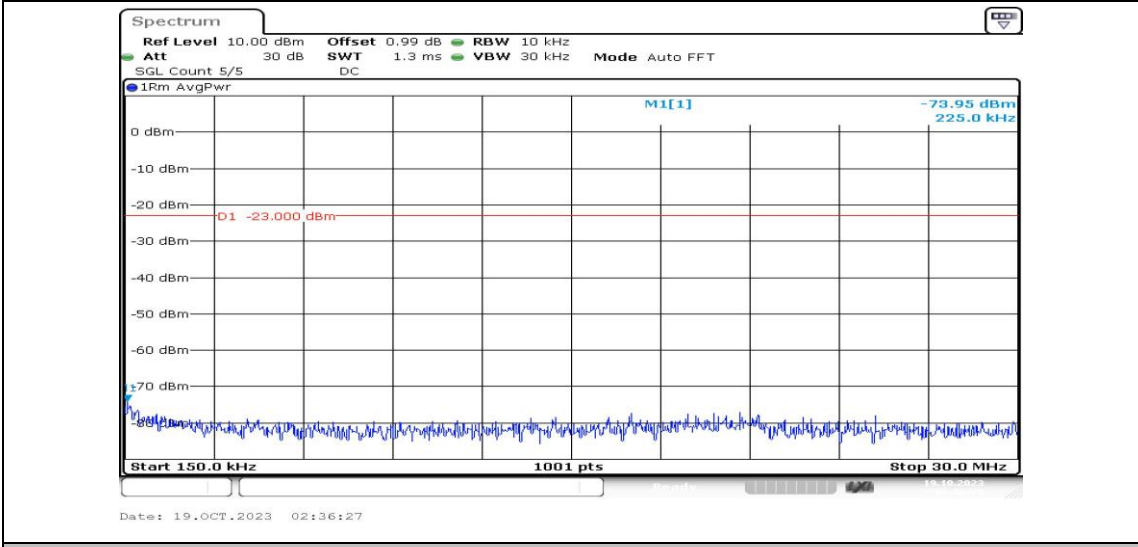

Band5-10MHz-16QAM-20450-1RB#0-Range1:0.009~0.15MHz-PASS