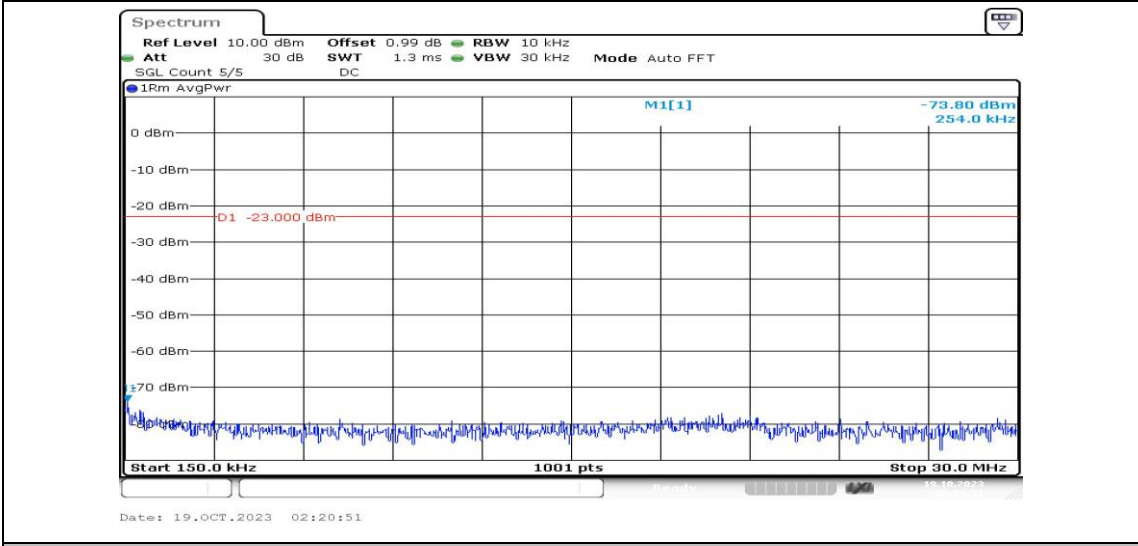

Band5-10MHz-QPSK-20600-1RB#0-Range1:0.009~0.15MHz-PASS