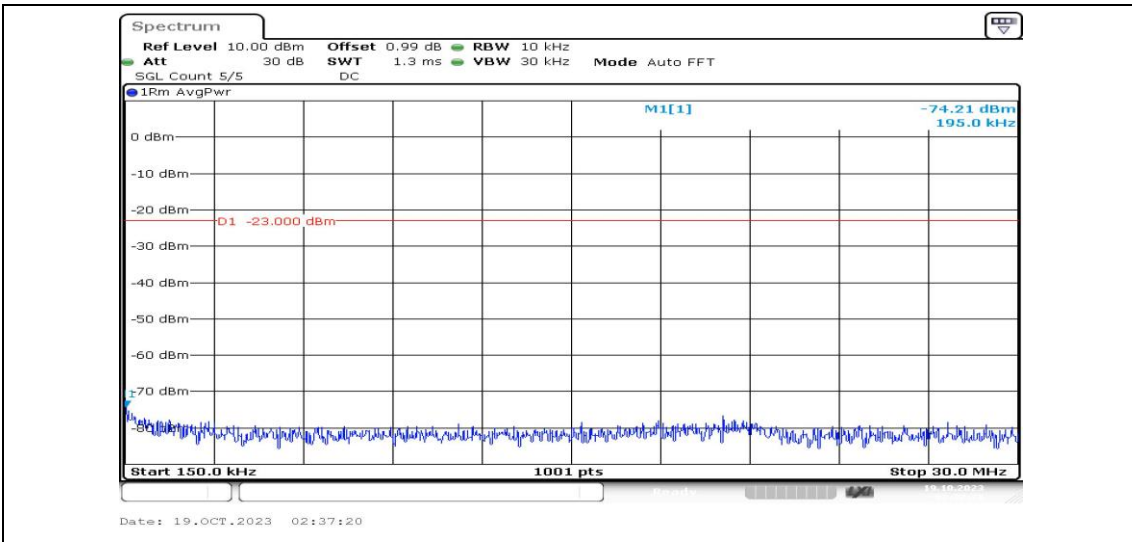

Band5-10MHz-16QAM-20525-1RB#0-Range1:0.009~0.15MHz-PASS