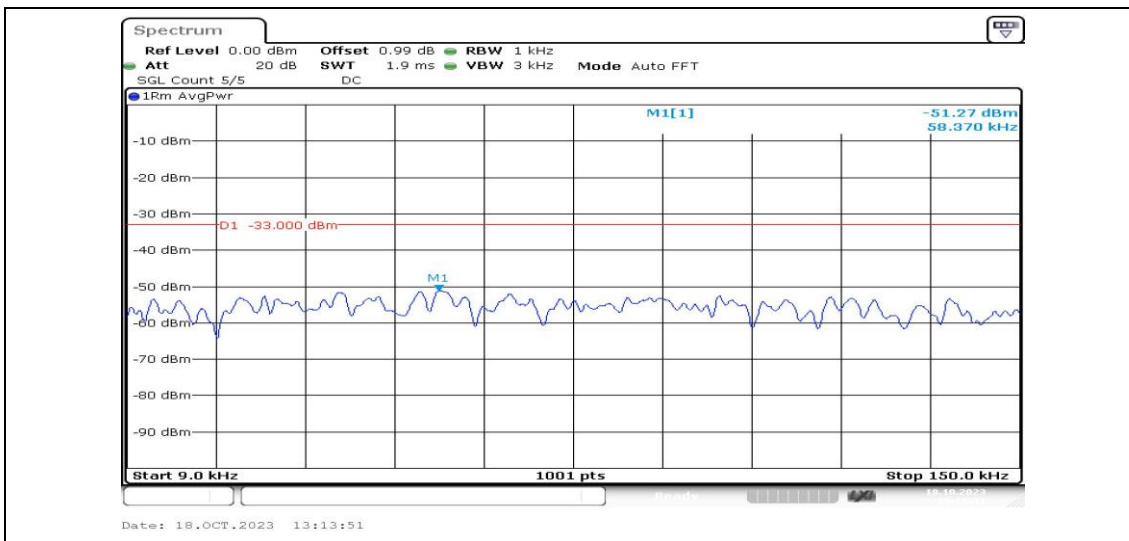

Test Graphs

Band5-1.4MHz-QPSK-20407-1RB#0-Range1:0.009~0.15MHz-PASS