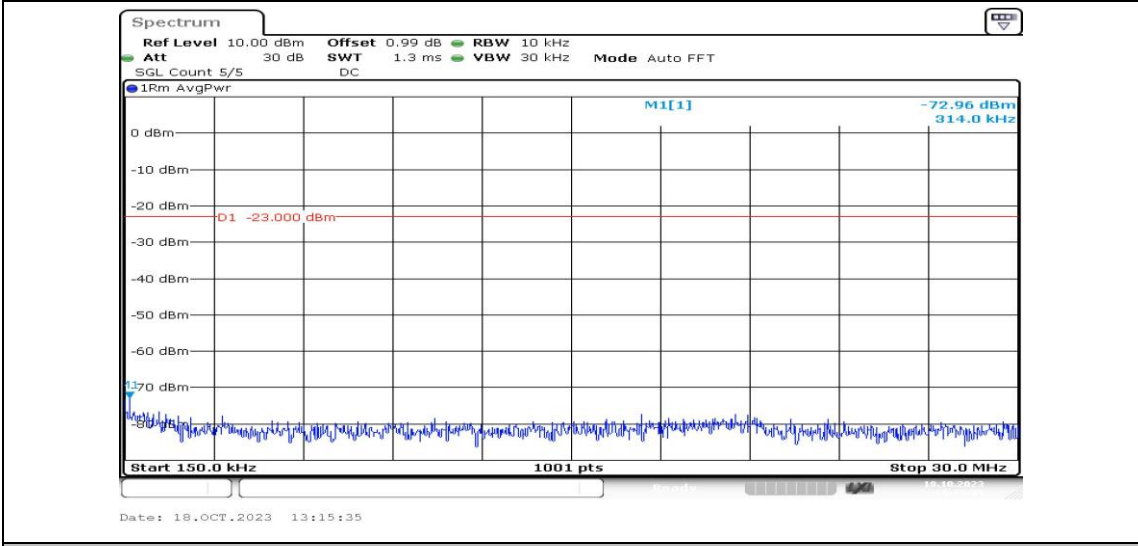

Band5-1.4MHz-QPSK-20525-1RB#0-Range2:0.15~30MHz-PASS