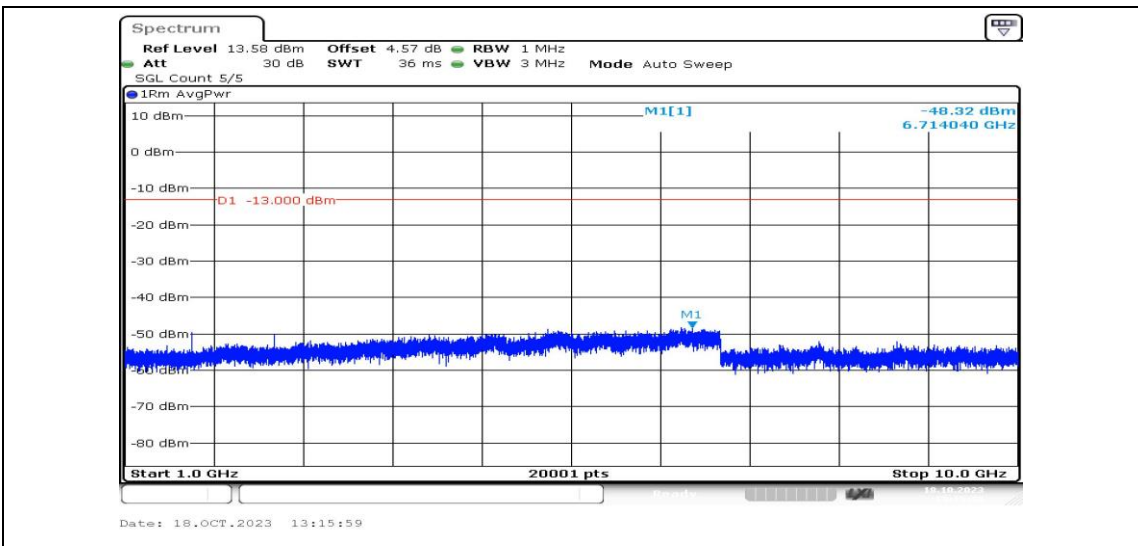

Band5-1.4MHz-QPSK-20525-1RB#0-Range4:1000~10000MHz-PASS