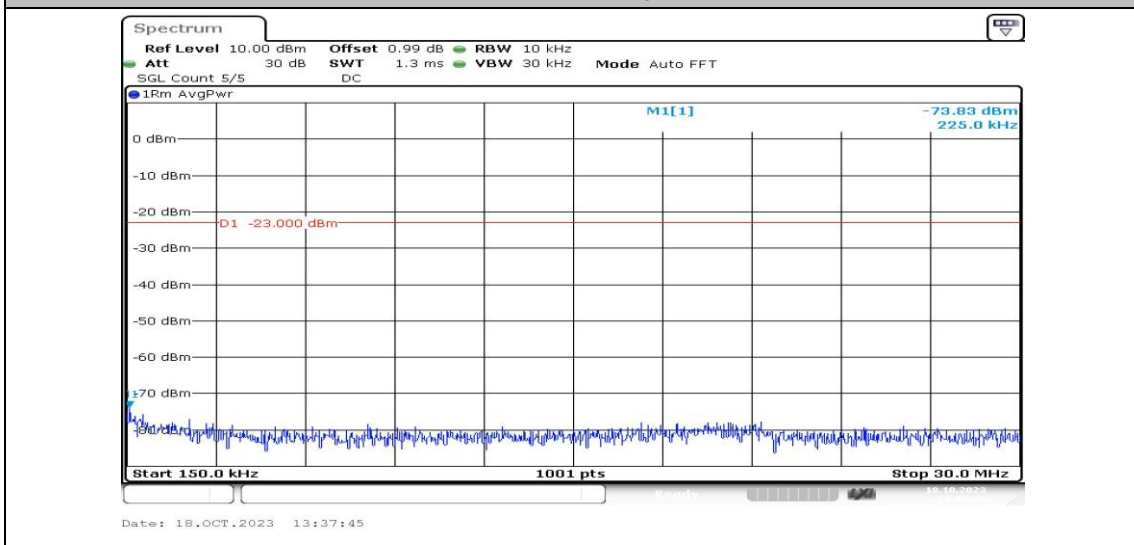

Band5-3MHz-QPSK-20415-1RB#0-Range2:0.15~30MHz-PASS