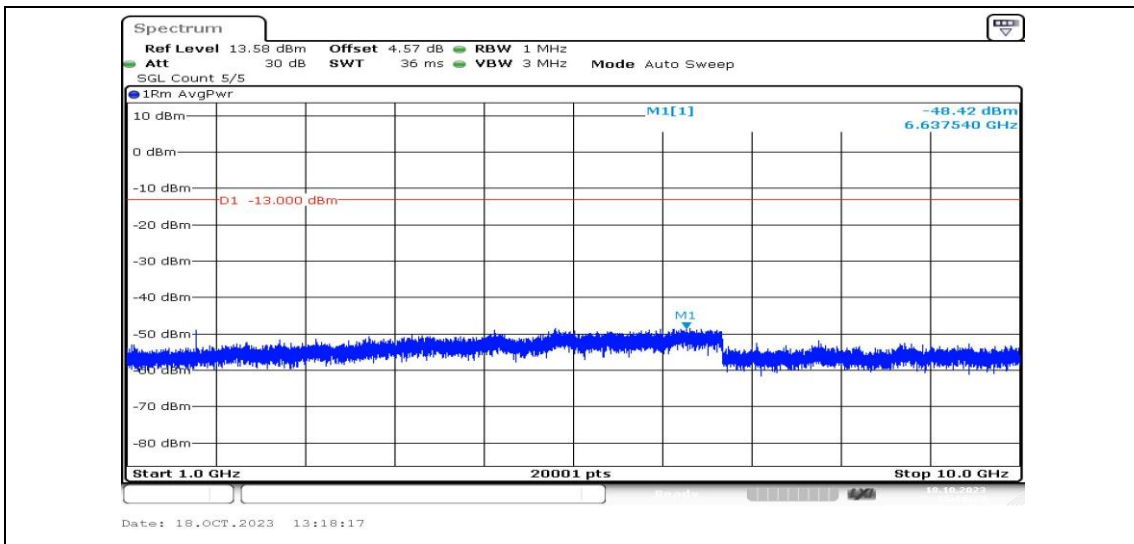

Band5-1.4MHz-16QAM-20643-1RB#0-Range4:1000~10000MHz-PASS