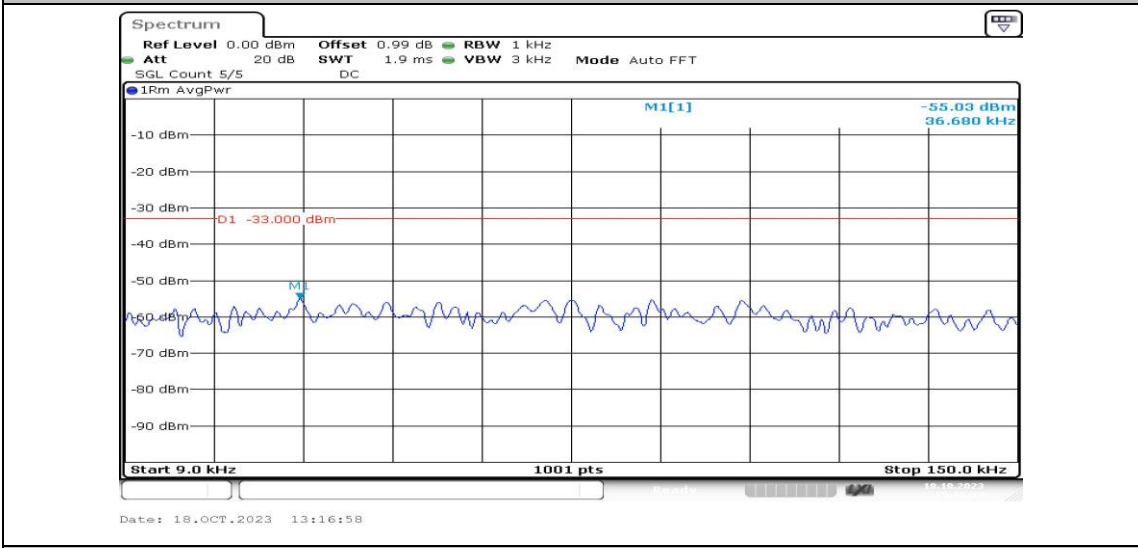

Band5-1.4MHz-16QAM-20525-1RB#0-Range1:0.009~0.15MHz-PASS

Band5-1.4MHz-16QAM-20525-1RB#0-Range2:0.15~30MHz-PASS

Band5-1.4MHz-16QAM-20525-1RB#0-Range3:30~1000MHz-PASS

Band5-1.4MHz-16QAM-20525-1RB#0-Range4:1000~10000MHz-PASS