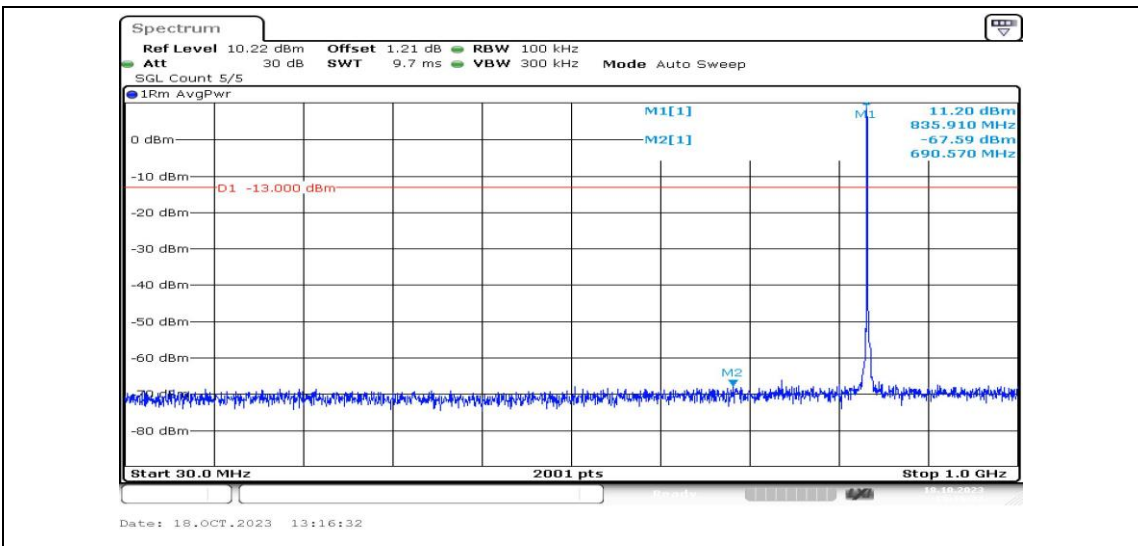

Band5-1.4MHz-16QAM-20525-1RB#0-Range3:30~1000MHz-PASS