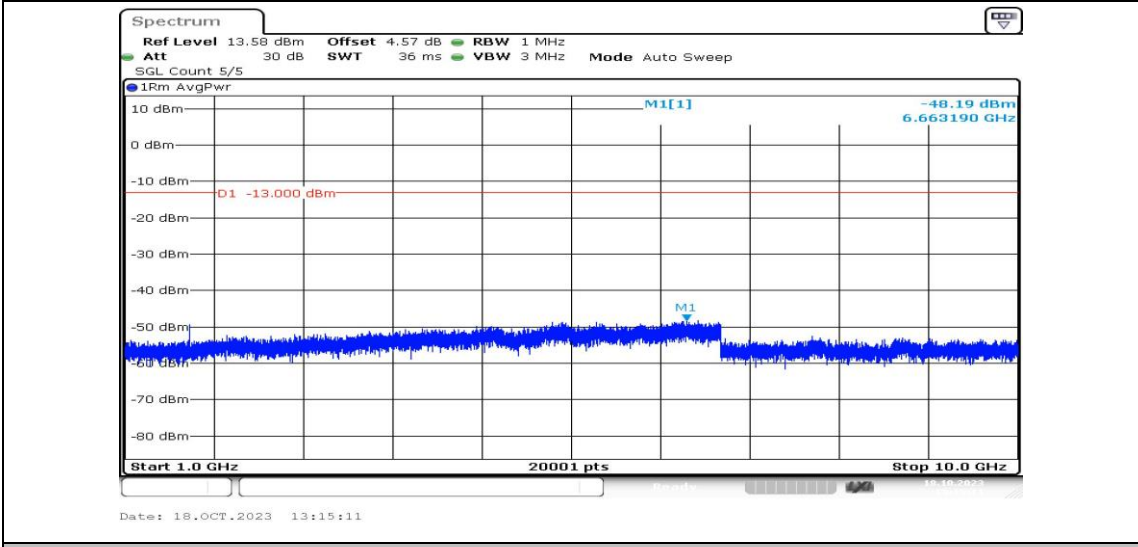

Band5-1.4MHz-16QAM-20407-1RB#0-Range4:1000~10000MHz-PASS