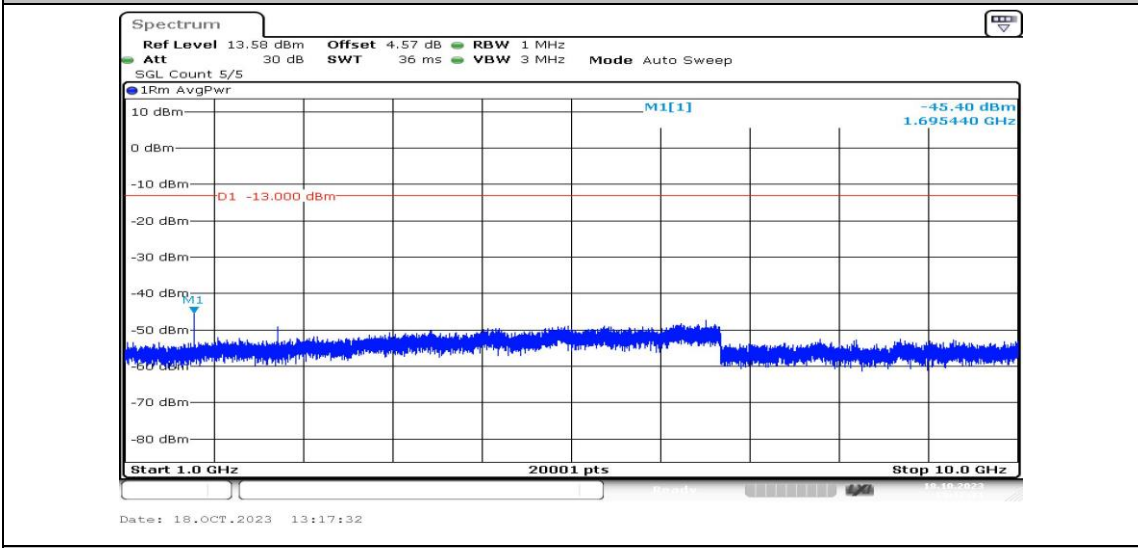

Band5-1.4MHz-QPSK-20643-1RB#0-Range4:1000~10000MHz-PASS