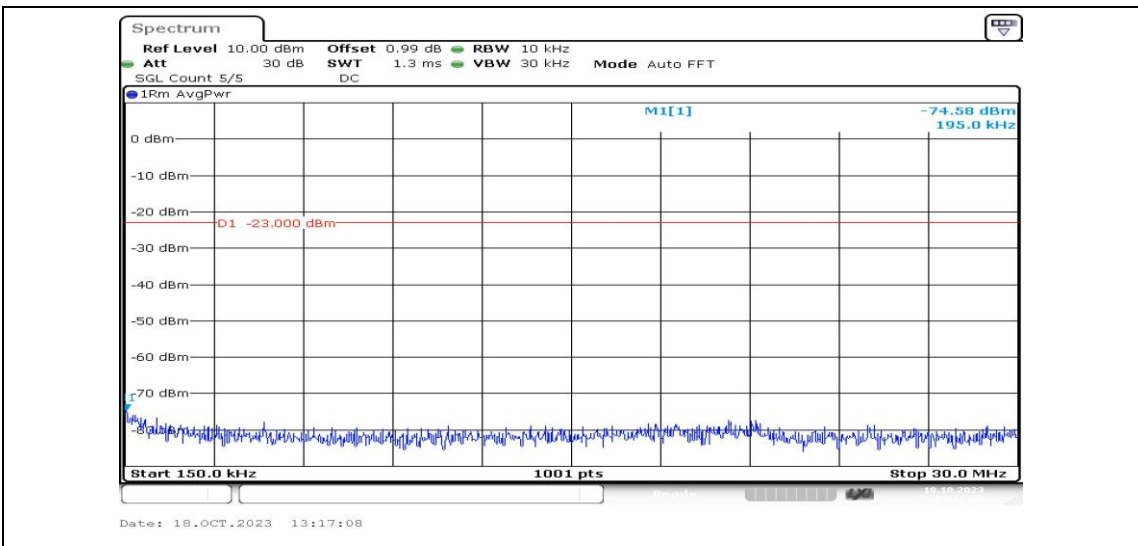

Band5-1.4MHz-QPSK-20643-1RB#0-Range2:0.15~30MHz-PASS