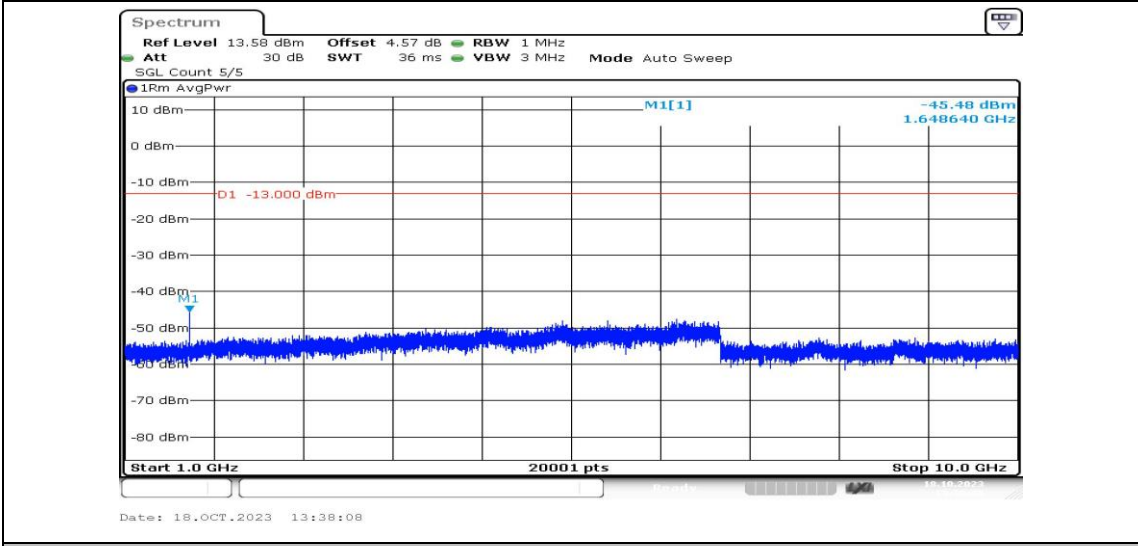

Band5-3MHz-QPSK-20415-1RB#0-Range4:1000~10000MHz-PASS