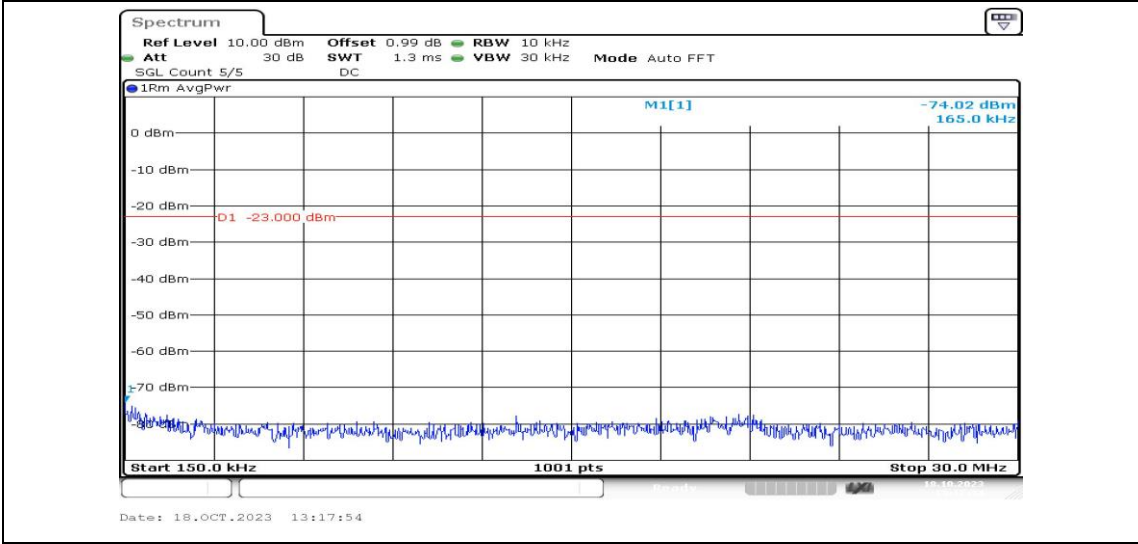

Band5-1.4MHz-16QAM-20643-1RB#0-Range2:0.15~30MHz-PASS