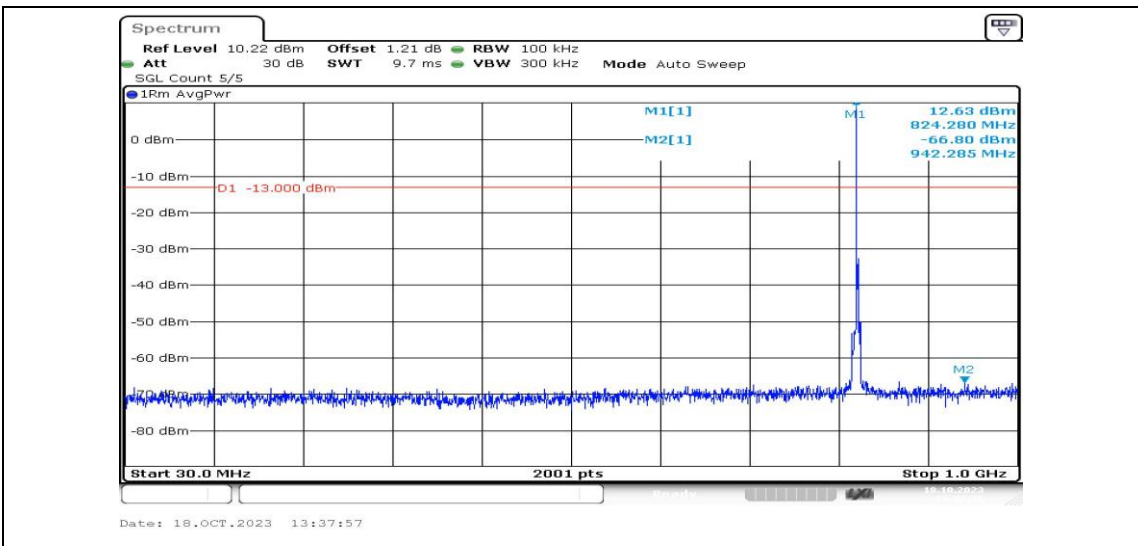

Band5-3MHz-QPSK-20415-1RB#0-Range3:30~1000MHz-PASS