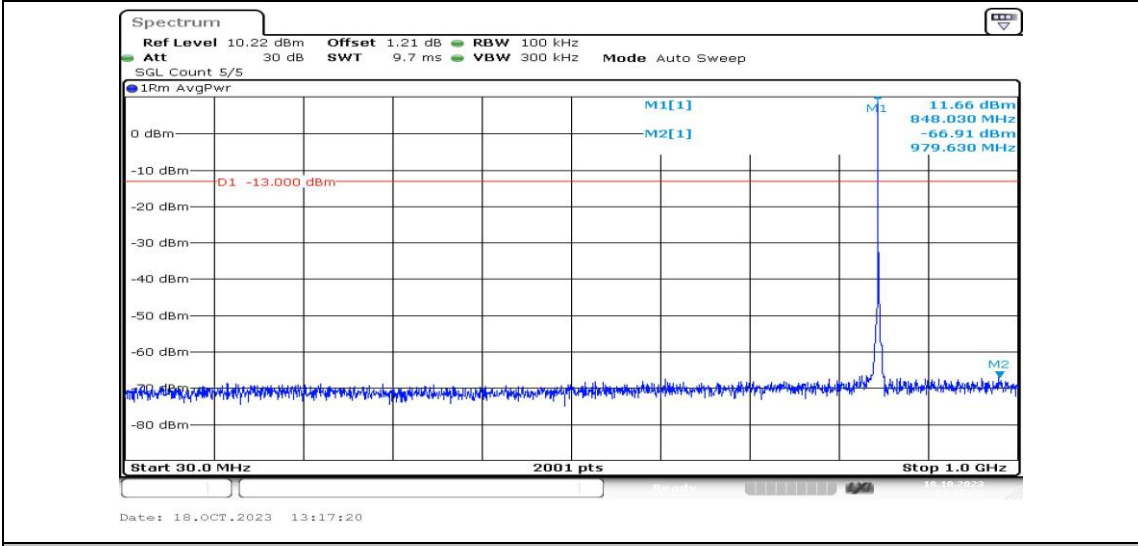

Band5-1.4MHz-QPSK-20643-1RB#0-Range3:30~1000MHz-PASS