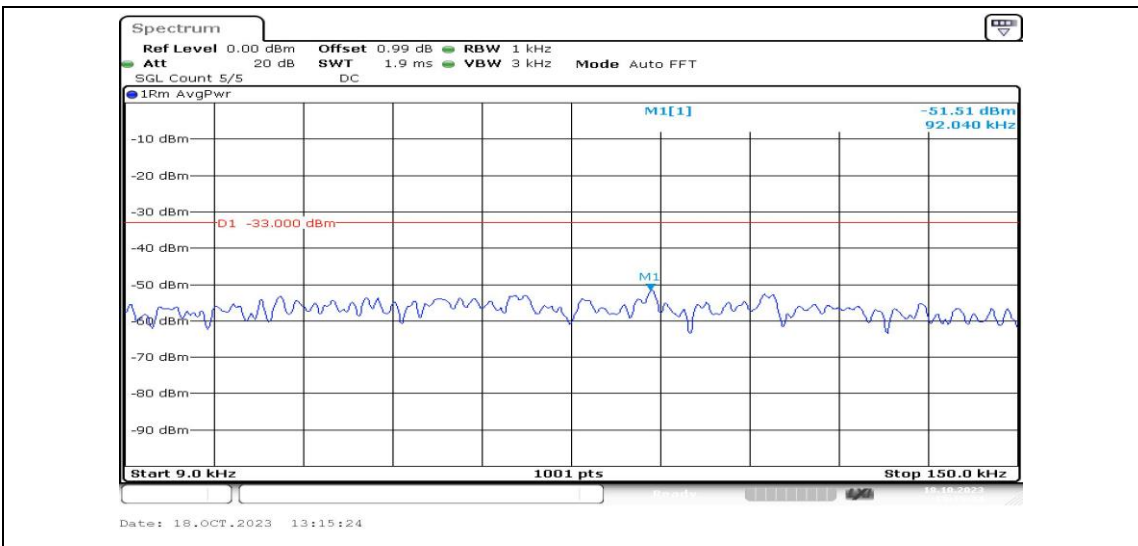

Band5-1.4MHz-16QAM-20407-1RB#0-Range1:0.009~0.15MHz-PASS

Band5-1.4MHz-16QAM-20407-1RB#0-Range2:0.15~30MHz-PASS

Band5-1.4MHz-16QAM-20407-1RB#0-Range3:30~1000MHz-PASS

Band5-1.4MHz-16QAM-20407-1RB#0-Range4:1000~10000MHz-PASS