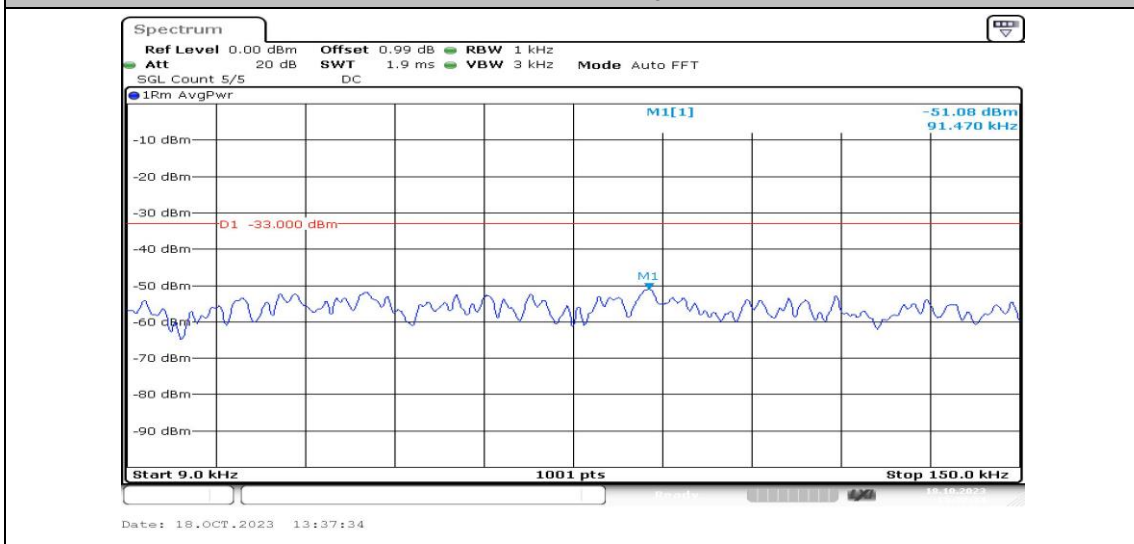

Band5-1.4MHz-16QAM-20643-1RB#0-Range1:0.009~0.15MHz-PASS

Band5-1.4MHz-16QAM-20643-1RB#0-Range2:0.15~30MHz-PASS

Band5-1.4MHz-16QAM-20643-1RB#0-Range3:30~1000MHz-PASS

Band5-1.4MHz-16QAM-20643-1RB#0-Range4:1000~10000MHz-PASS