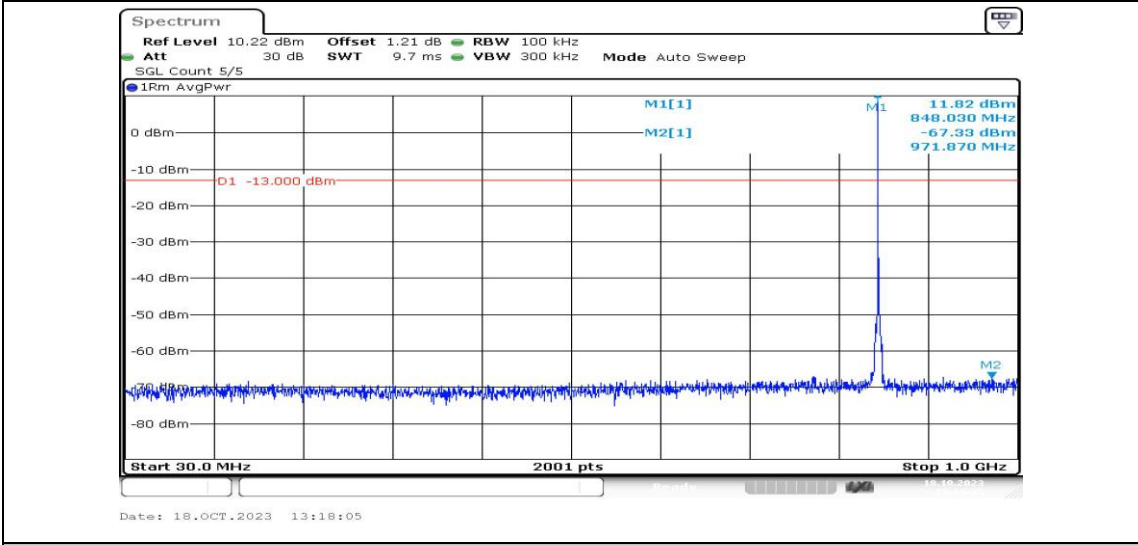

Band5-1.4MHz-16QAM-20643-1RB#0-Range3:30~1000MHz-PASS