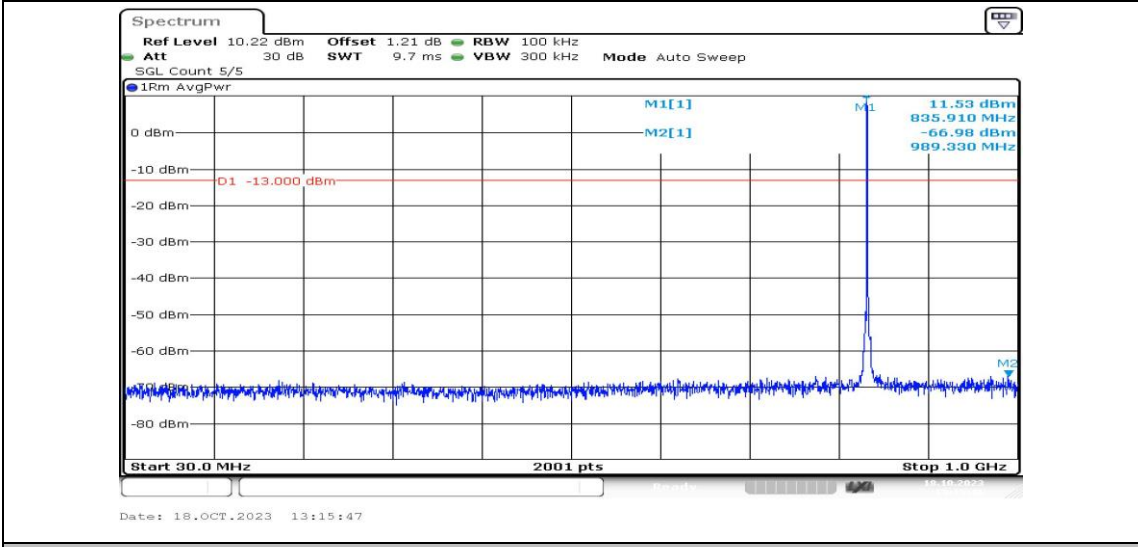

Band5-1.4MHz-QPSK-20525-1RB#0-Range3:30~1000MHz-PASS