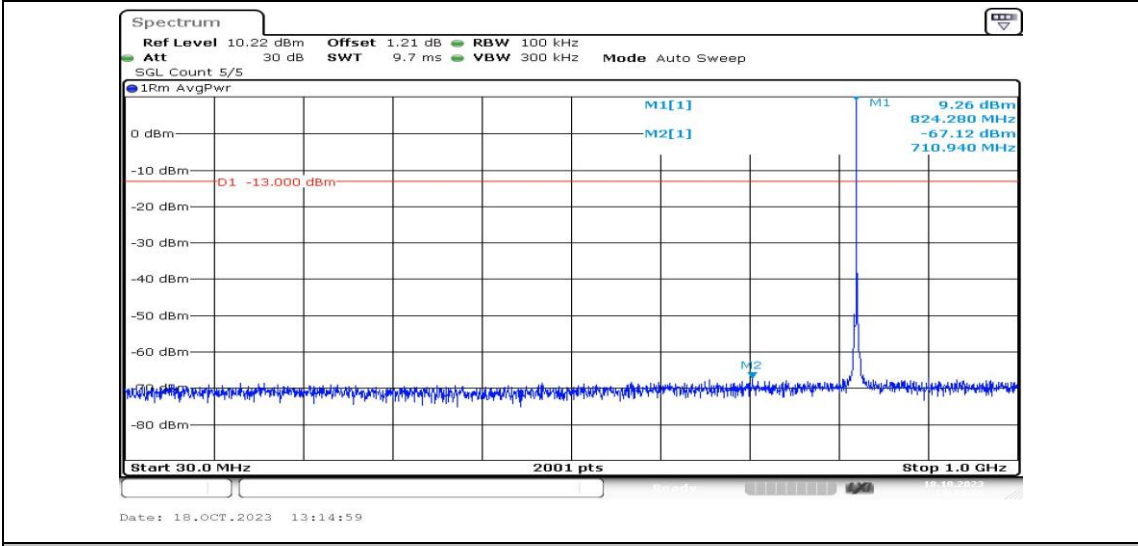

Band5-1.4MHz-16QAM-20407-1RB#0-Range3:30~1000MHz-PASS