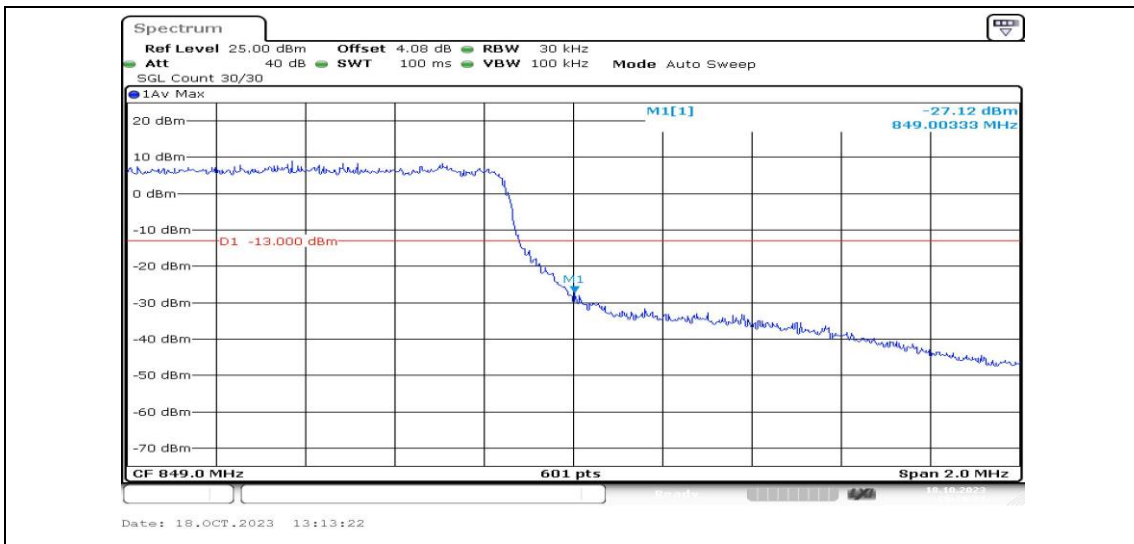

Band5-1.4MHz-QPSK-20643-1RB#0-PASS

Band5-1.4MHz-16QAM-20643-1RB#0-PASS

Band5-1.4MHz-QPSK-20643-1RB#5-PASS

Band5-1.4MHz-16QAM-20643-1RB#5-PASS

Band5-1.4MHz-QPSK-20643-6RB#0-PASS

Band5-1.4MHz-16QAM-20643-6RB#0-PASS