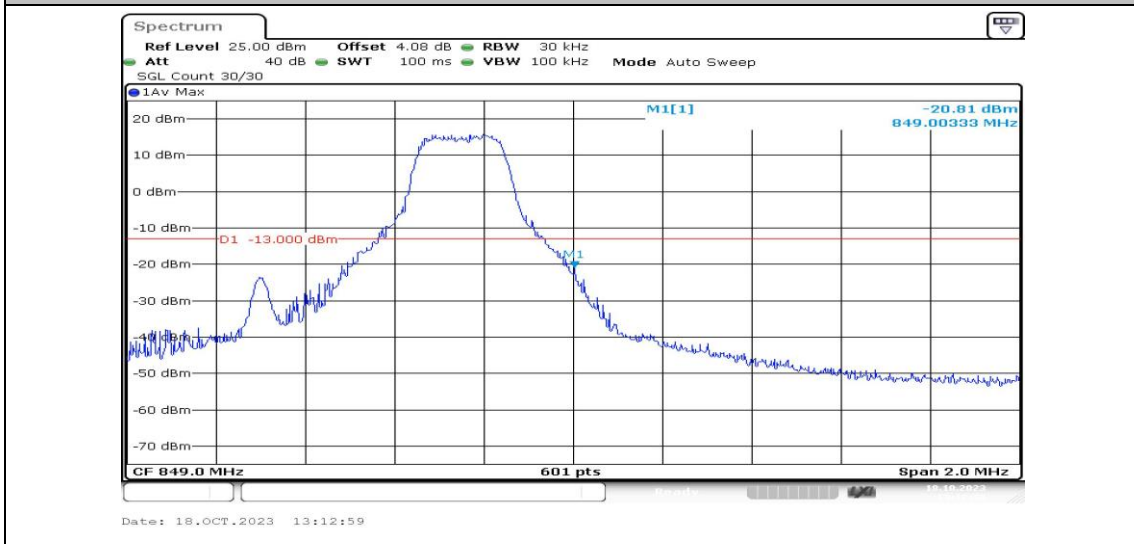

Band5-1.4MHz-16QAM-20643-1RB#5-PASS