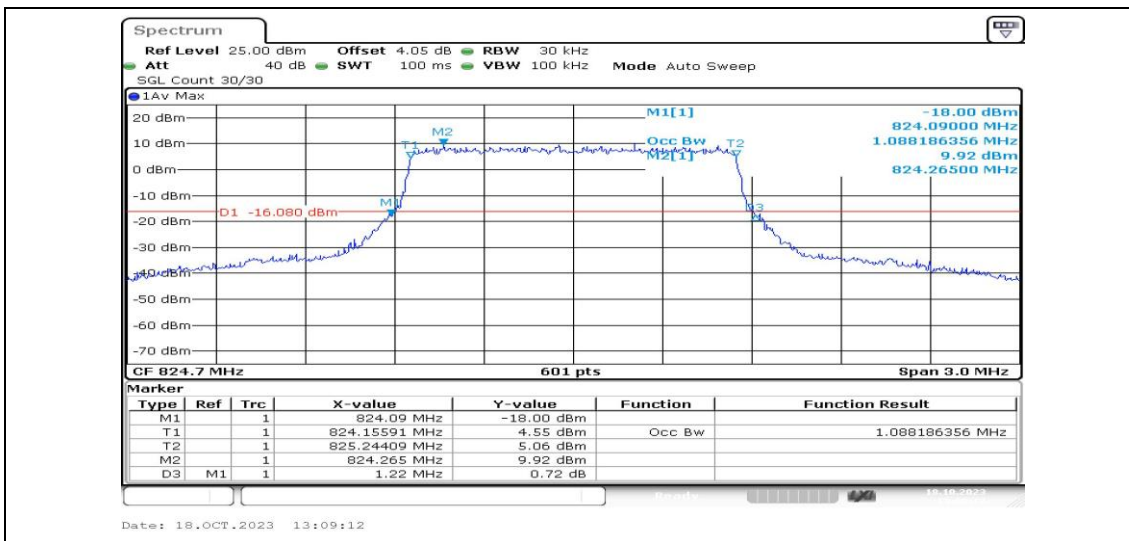

Test Graphs

Band5-1.4MHz-QPSK-20407-6RB#0-PASS