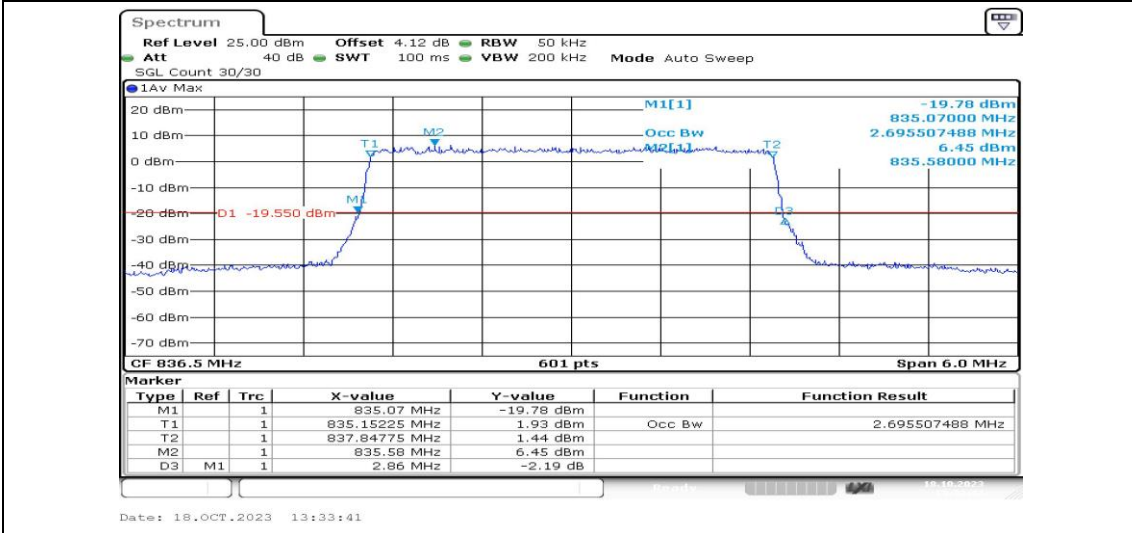

Band5-3MHz-16QAM-20525-15RB#0-PASS