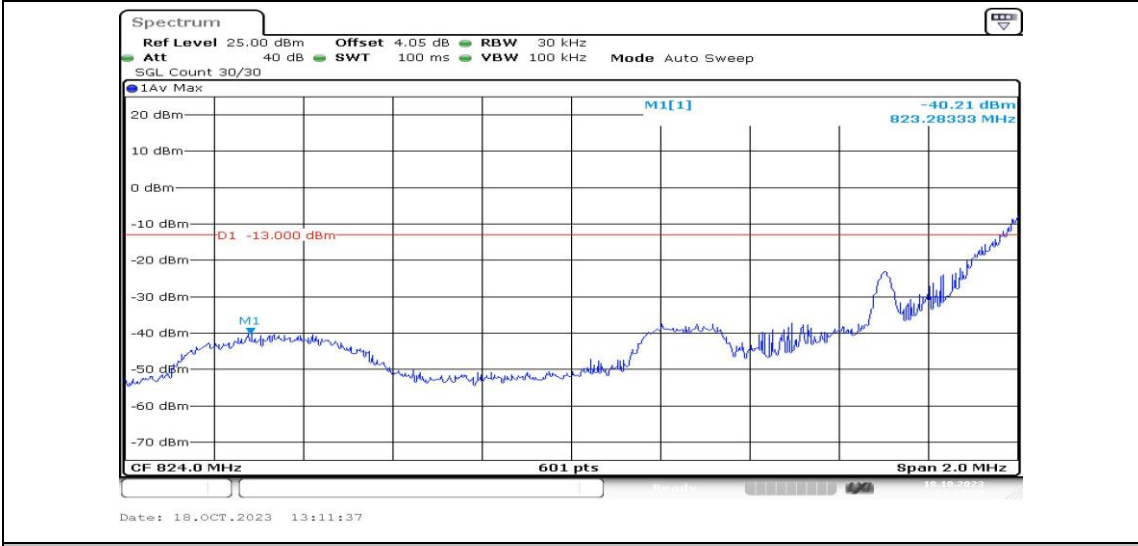

Test Graphs

Band5-1.4MHz-QPSK-20407-1RB#0-PASS

Band5-1.4MHz-16QAM-20407-1RB#0-PASS

Band5-1.4MHz-QPSK-20407-1RB#5-PASS

Band5-1.4MHz-16QAM-20407-1RB#5-PASS

Band5-1.4MHz-QPSK-20407-6RB#0-PASS

Band5-1.4MHz-16QAM-20407-6RB#0-PASS