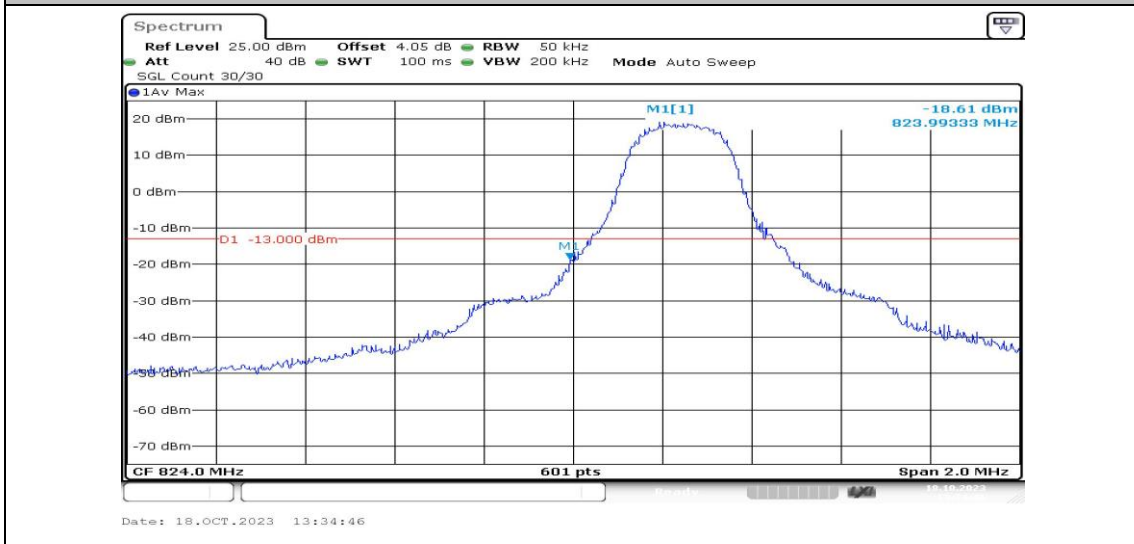

Band5-1.4MHz-QPSK-20643-1RB#0-PASS

Band5-1.4MHz-16QAM-20643-1RB#0-PASS

Band5-1.4MHz-QPSK-20643-1RB#5-PASS

Band5-1.4MHz-16QAM-20643-1RB#5-PASS

Band5-1.4MHz-QPSK-20643-6RB#0-PASS

Band5-1.4MHz-16QAM-20643-6RB#0-PASS