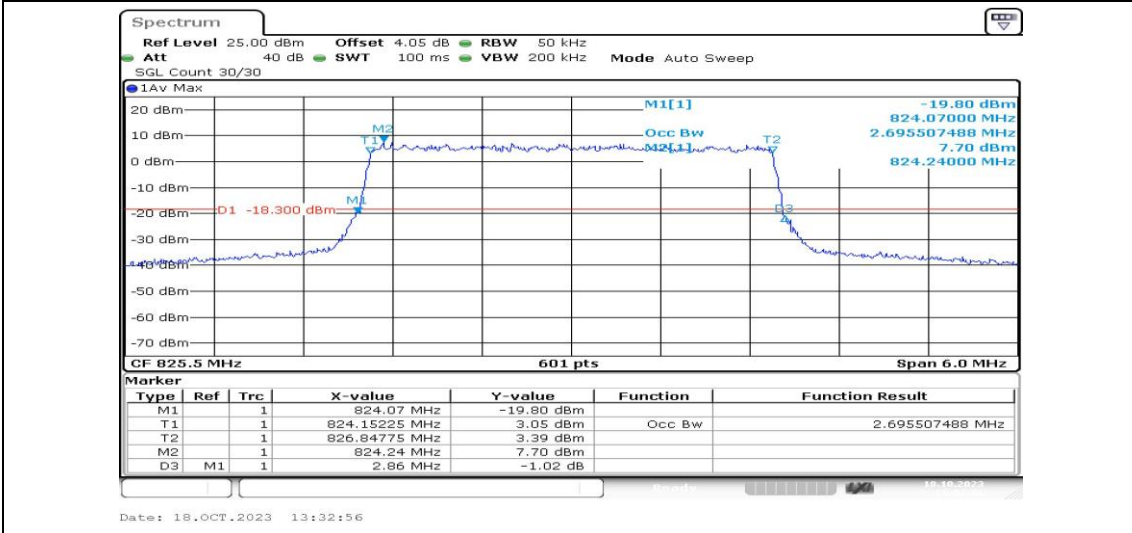

Test Graphs

Band5-1.4MHz-QPSK-20407-6RB#0-PASS

Band5-1.4MHz-16QAM-20407-6RB#0-PASS

Band5-1.4MHz-QPSK-20525-6RB#0-PASS

Band5-1.4MHz-16QAM-20525-6RB#0-PASS

Band5-1.4MHz-QPSK-20643-6RB#0-PASS

Band5-1.4MHz-16QAM-20643-6RB#0-PASS