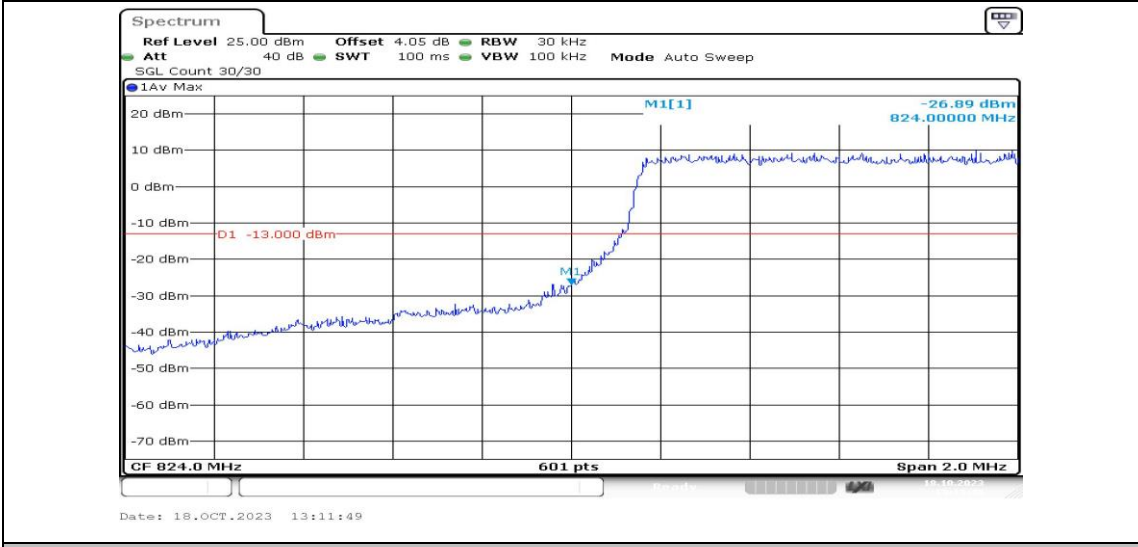

Test Graphs

Band5-1.4MHz-QPSK-20407-1RB#0-PASS

Band5-1.4MHz-16QAM-20407-1RB#0-PASS

Band5-1.4MHz-QPSK-20407-1RB#5-PASS

Band5-1.4MHz-16QAM-20407-1RB#5-PASS

Band5-1.4MHz-QPSK-20407-6RB#0-PASS

Band5-1.4MHz-16QAM-20407-6RB#0-PASS