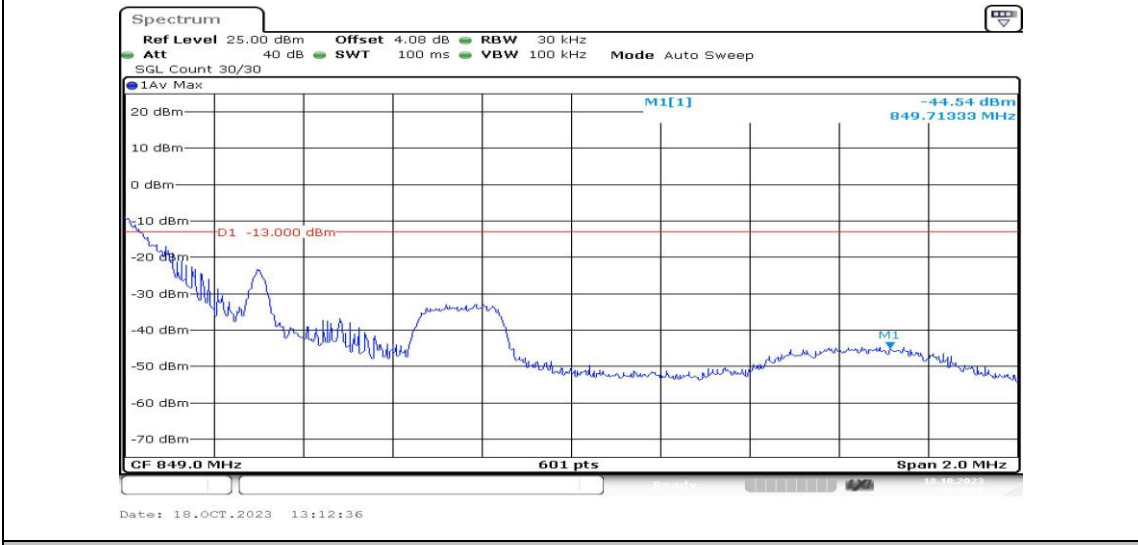

Band5-1.4MHz-16QAM-20643-1RB#0-PASS