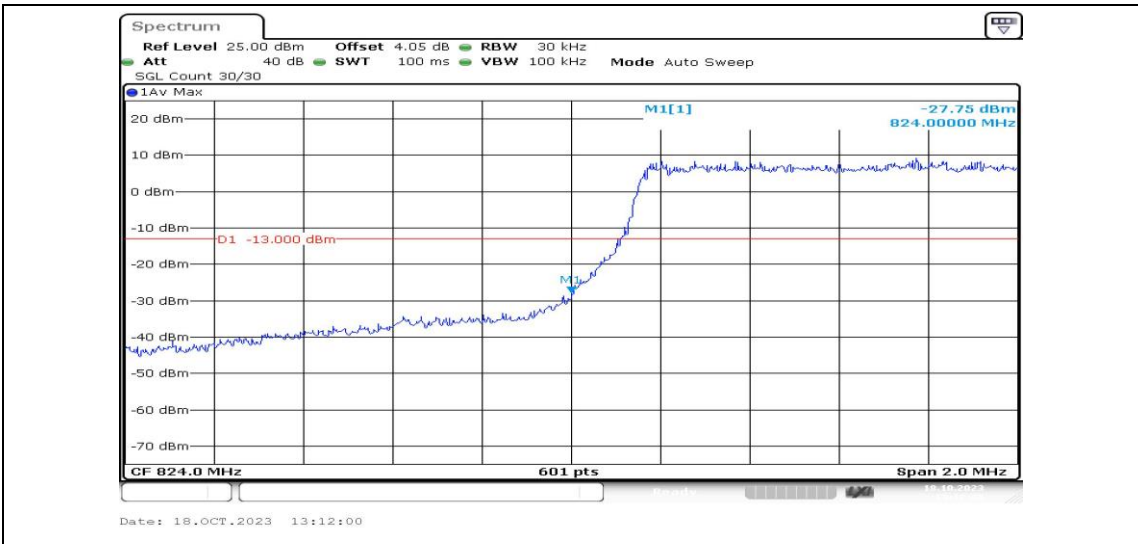

Test Graphs

Band5-1.4MHz-QPSK-20407-1RB#0-PASS

Band5-1.4MHz-16QAM-20407-1RB#0-PASS

Band5-1.4MHz-QPSK-20407-1RB#5-PASS

Band5-1.4MHz-16QAM-20407-1RB#5-PASS

Band5-1.4MHz-QPSK-20407-6RB#0-PASS

Band5-1.4MHz-16QAM-20407-6RB#0-PASS