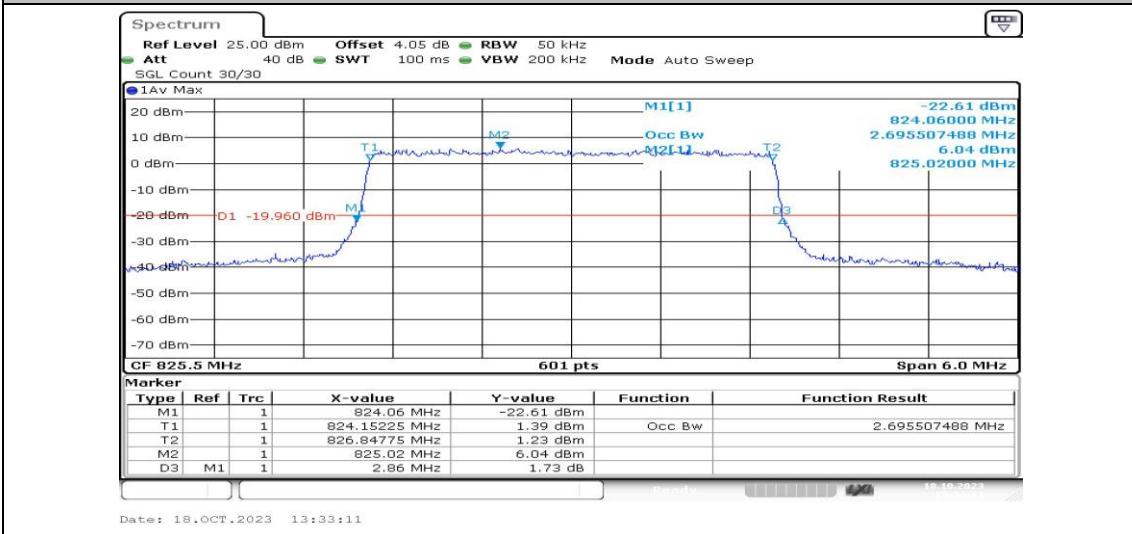

Band5-3MHz-16QAM-20415-15RB#0-PASS