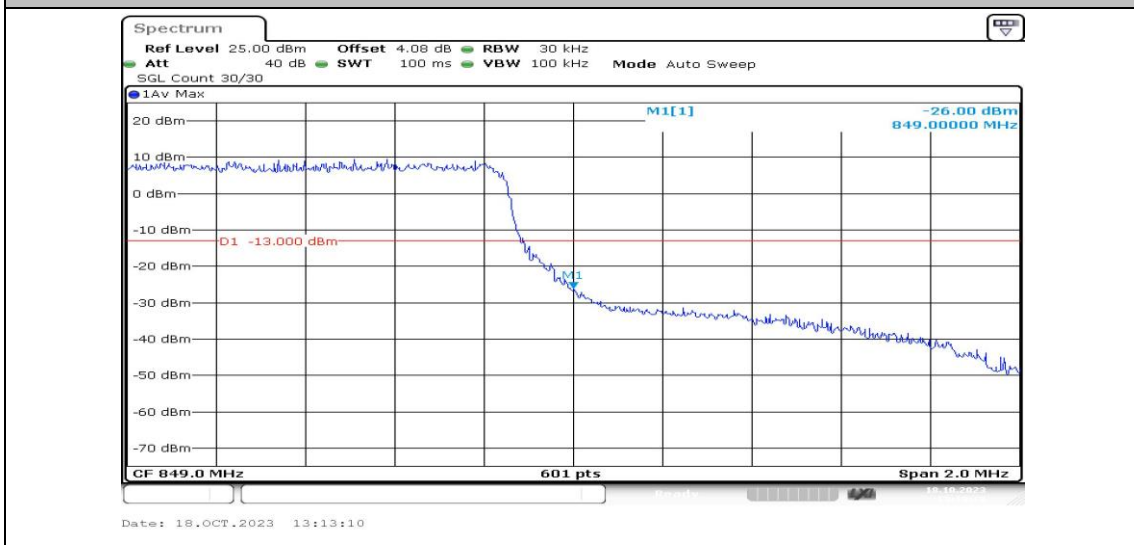

Band5-1.4MHz-QPSK-20643-1RB#0-PASS

Band5-1.4MHz-16QAM-20643-1RB#0-PASS

Band5-1.4MHz-QPSK-20643-1RB#5-PASS

Band5-1.4MHz-16QAM-20643-1RB#5-PASS

Band5-1.4MHz-QPSK-20643-6RB#0-PASS

Band5-1.4MHz-16QAM-20643-6RB#0-PASS