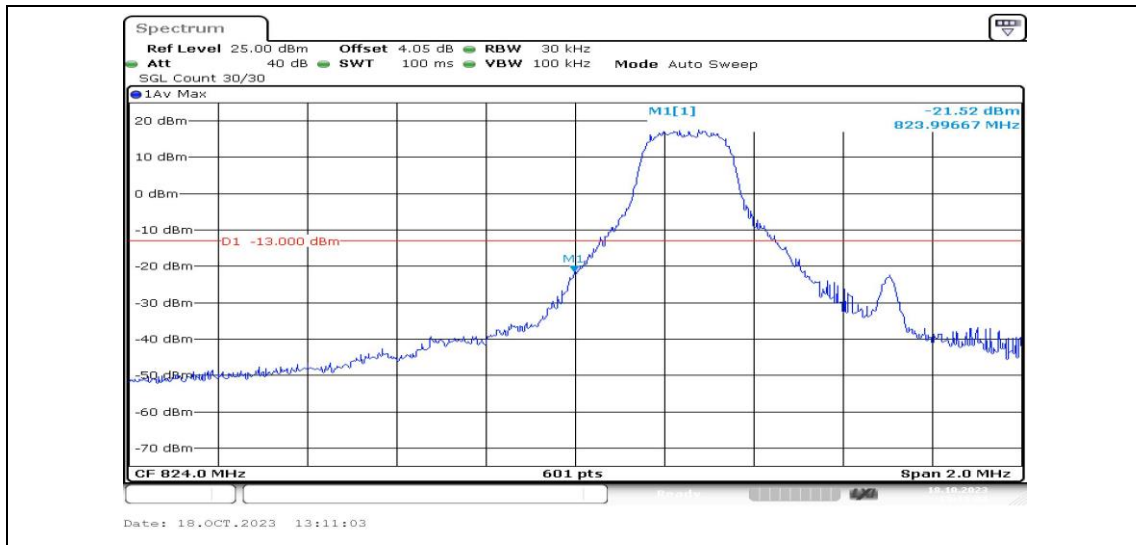

Test Graphs

Band5-1.4MHz-QPSK-20407-1RB#0-PASS