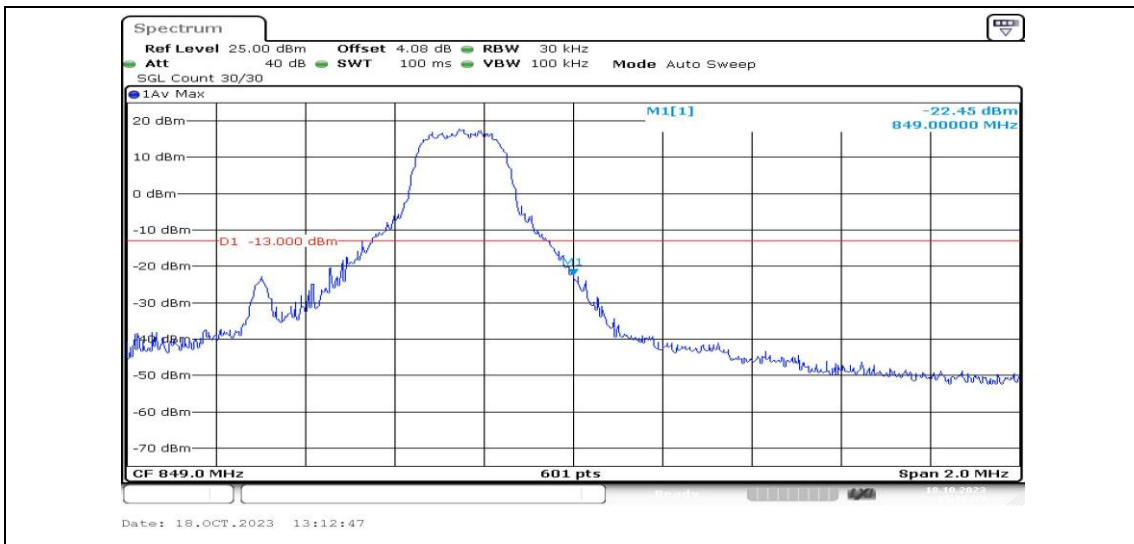

Band5-1.4MHz-QPSK-20643-1RB#5-PASS