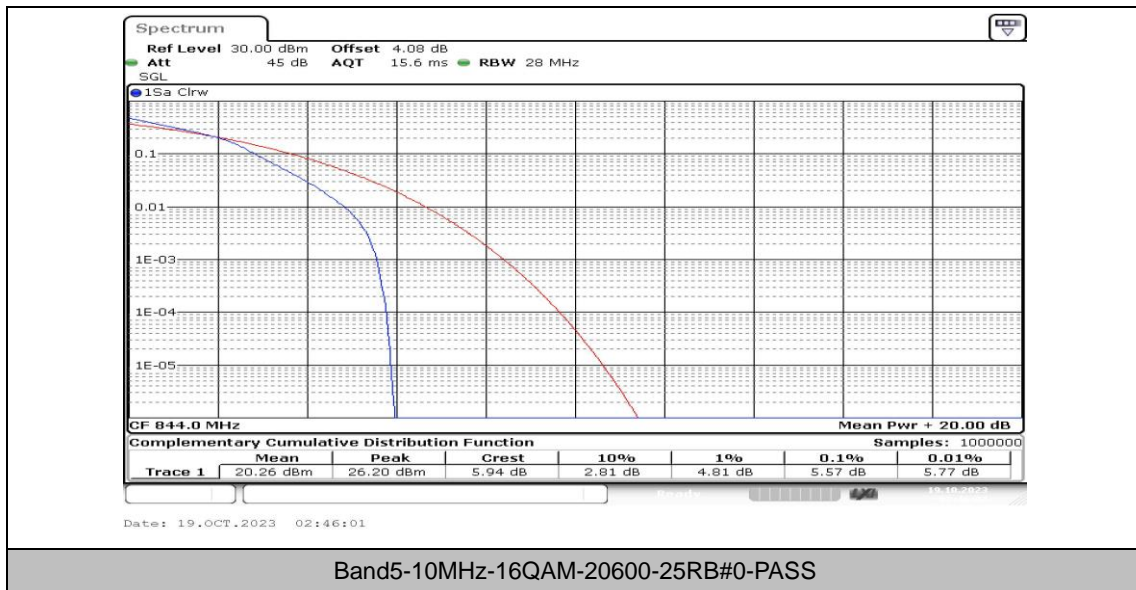

Band5-10MHz-16QAM-20525-1RB#0-PASS

Band5-10MHz-16QAM-20525-25RB#0-PASS

Band5-10MHz-16QAM-20600-1RB#0-PASS

Band5-10MHz-16QAM-20600-25RB#0-PASS

Appendix C: 26dB Bandwidth and Occupied Bandwidth

Test Result

Band	Bandwidth	Modulation	Channel	RB Configuration	Occupied Bandwidth (MHz)	26dB Bandwidth (MHz)	Verdict
Band5	1.4MHz	QPSK	20407	6RB#0	1.088	1.22	PASS
Band5	1.4MHz	16QAM	20407	6RB#0	1.088	1.26	PASS
Band5	1.4MHz	QPSK	20525	6RB#0	1.088	1.22	PASS
Band5	1.4MHz	16QAM	20525	6RB#0	1.088	1.24	PASS
Band5	1.4MHz	QPSK	20643	6RB#0	1.093	1.23	PASS
Band5	1.4MHz	16QAM	20643	6RB#0	1.088	1.26	PASS
Band5	3MHz	QPSK	20415	15RB#0	2.696	2.86	PASS
Band5	3MHz	16QAM	20415	15RB#0	2.696	2.86	PASS
Band5	3MHz	QPSK	20525	15RB#0	2.696	2.87	PASS
Band5	3MHz	16QAM	20525	15RB#0	2.696	2.86	PASS
Band5	3MHz	QPSK	20635	15RB#0	2.696	2.87	PASS
Band5	3MHz	16QAM	20635	15RB#0	2.686	2.88	PASS
Band5	5MHz	QPSK	20425	25RB#0	4.496	4.80	PASS
Band5	5MHz	16QAM	20425	25RB#0	4.505	4.79	PASS
Band5	5MHz	QPSK	20525	25RB#0	4.496	4.80	PASS
Band5	5MHz	16QAM	20525	25RB#0	4.515	4.77	PASS
Band5	5MHz	QPSK	20625	25RB#0	4.496	4.78	PASS
Band5	5MHz	16QAM	20625	25RB#0	4.505	4.78	PASS