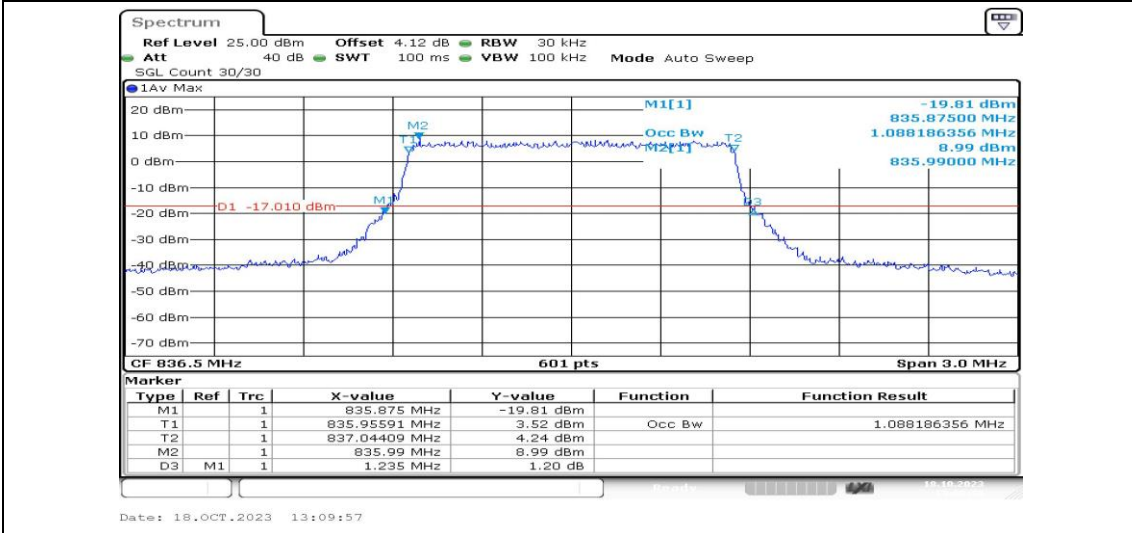

Test Graphs

Band5-1.4MHz-QPSK-20407-6RB#0-PASS

Band5-1.4MHz-16QAM-20407-6RB#0-PASS

Band5-1.4MHz-QPSK-20525-6RB#0-PASS

Band5-1.4MHz-16QAM-20525-6RB#0-PASS

Band5-1.4MHz-QPSK-20643-6RB#0-PASS

Band5-1.4MHz-16QAM-20643-6RB#0-PASS