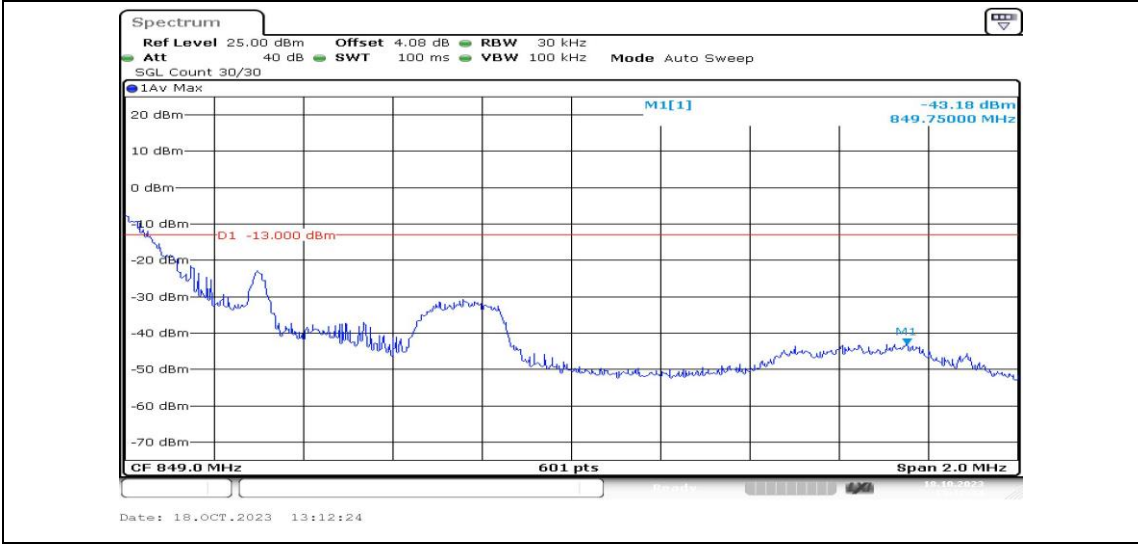

Test Graphs

Band5-1.4MHz-QPSK-20407-1RB#0-PASS

Band5-1.4MHz-16QAM-20407-1RB#0-PASS

Band5-1.4MHz-QPSK-20407-1RB#5-PASS

Band5-1.4MHz-16QAM-20407-1RB#5-PASS

Band5-1.4MHz-QPSK-20407-6RB#0-PASS

Band5-1.4MHz-16QAM-20407-6RB#0-PASS