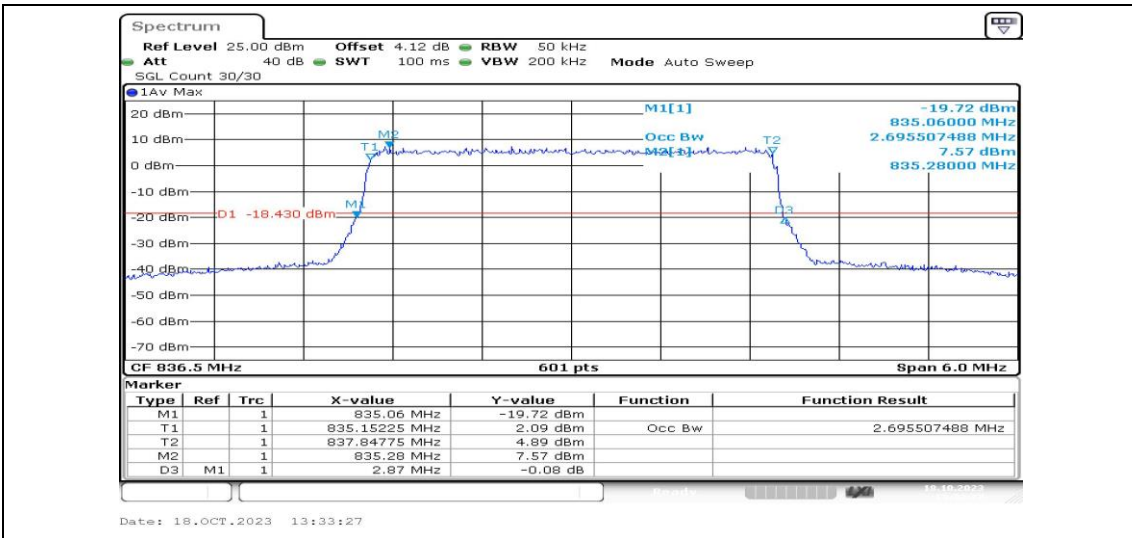

Band5-3MHz-QPSK-20525-15RB#0-PASS