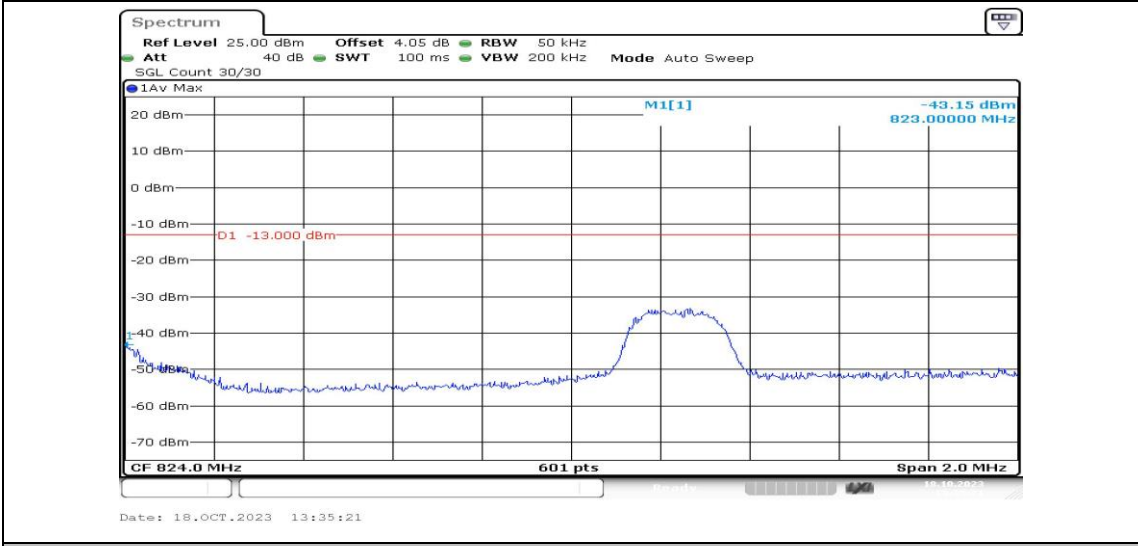

Band5-3MHz-16QAM-20415-1RB#14-PASS