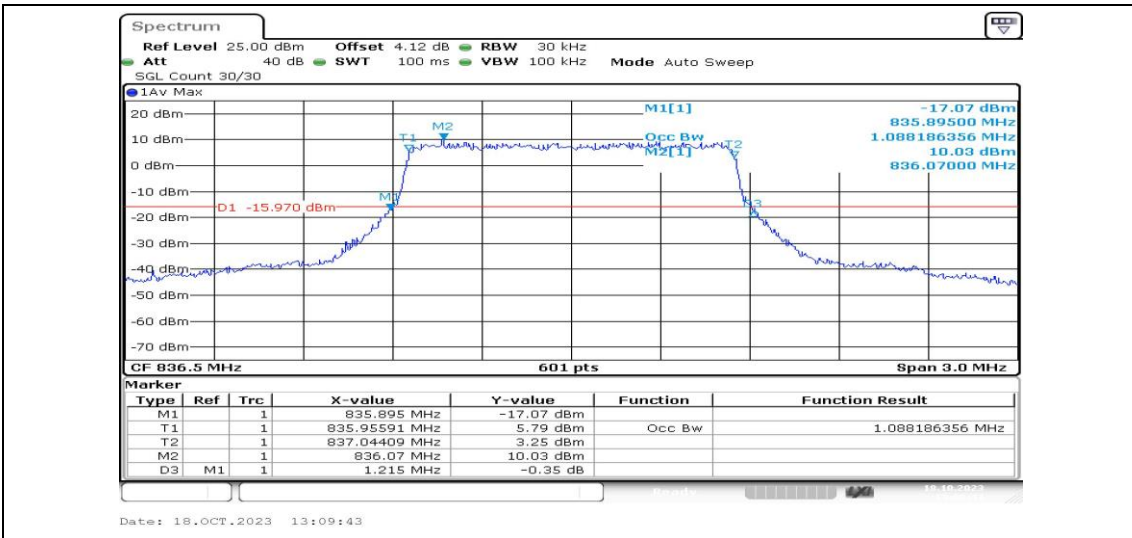

Band5-1.4MHz-QPSK-20525-6RB#0-PASS