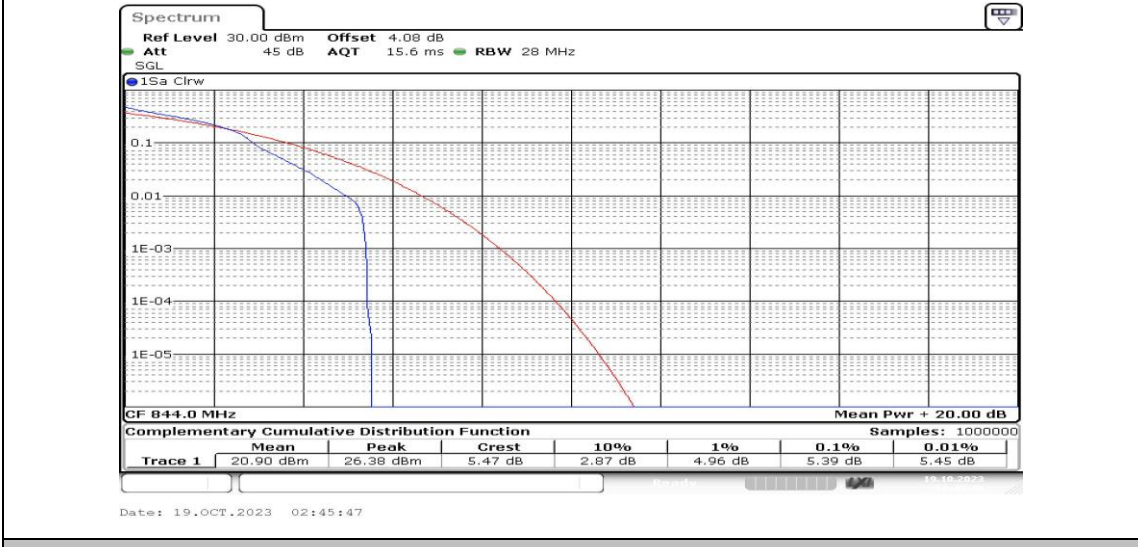

Band5-10MHz-16QAM-20525-1RB#0-PASS

Band5-10MHz-16QAM-20525-25RB#0-PASS

Band5-10MHz-16QAM-20600-1RB#0-PASS

Band5-10MHz-16QAM-20600-25RB#0-PASS

Appendix C: 26dB Bandwidth and Occupied Bandwidth

Test Result

Band	Bandwidth	Modulation	Channel	RB Configuration	Occupied Bandwidth (MHz)	26dB Bandwidth (MHz)	Verdict
Band5	1.4MHz	QPSK	20407	6RB#0	1.088	1.22	PASS
Band5	1.4MHz	16QAM	20407	6RB#0	1.088	1.26	PASS
Band5	1.4MHz	QPSK	20525	6RB#0	1.088	1.22	PASS
Band5	1.4MHz	16QAM	20525	6RB#0	1.088	1.24	PASS
Band5	1.4MHz	QPSK	20643	6RB#0	1.093	1.23	PASS
Band5	1.4MHz	16QAM	20643	6RB#0	1.088	1.26	PASS
Band5	3MHz	QPSK	20415	15RB#0	2.696	2.86	PASS
Band5	3MHz	16QAM	20415	15RB#0	2.696	2.86	PASS
Band5	3MHz	QPSK	20525	15RB#0	2.696	2.87	PASS
Band5	3MHz	16QAM	20525	15RB#0	2.696	2.86	PASS
Band5	3MHz	QPSK	20635	15RB#0	2.696	2.87	PASS
Band5	3MHz	16QAM	20635	15RB#0	2.686	2.88	PASS
Band5	5MHz	QPSK	20425	25RB#0	4.496	4.80	PASS
Band5	5MHz	16QAM	20425	25RB#0	4.505	4.79	PASS
Band5	5MHz	QPSK	20525	25RB#0	4.496	4.80	PASS
Band5	5MHz	16QAM	20525	25RB#0	4.515	4.77	PASS
Band5	5MHz	QPSK	20625	25RB#0	4.496	4.78	PASS
Band5	5MHz	16QAM	20625	25RB#0	4.505	4.78	PASS