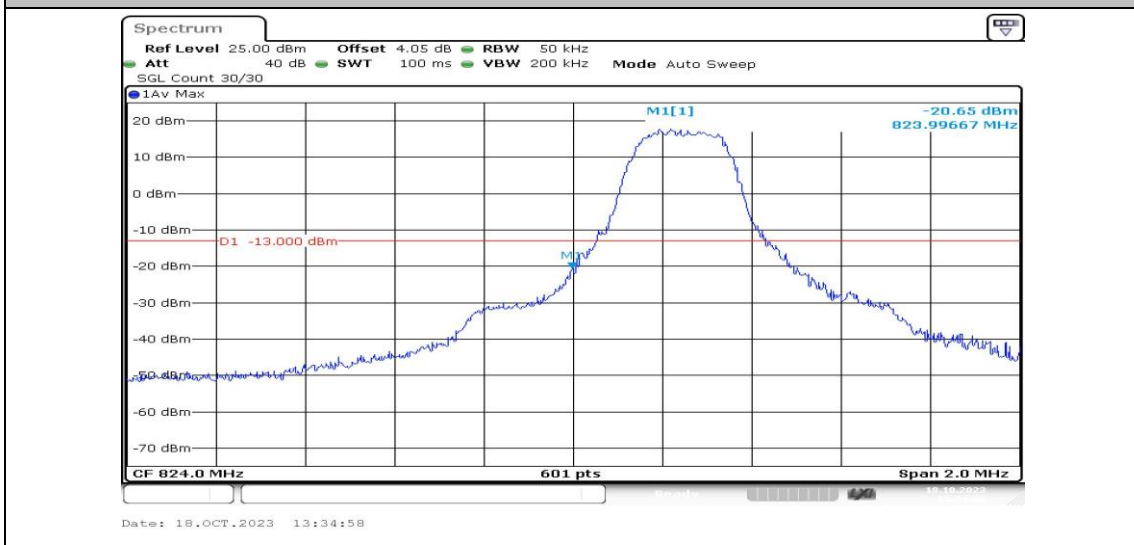

Band5-3MHz-16QAM-20415-1RB#0-PASS