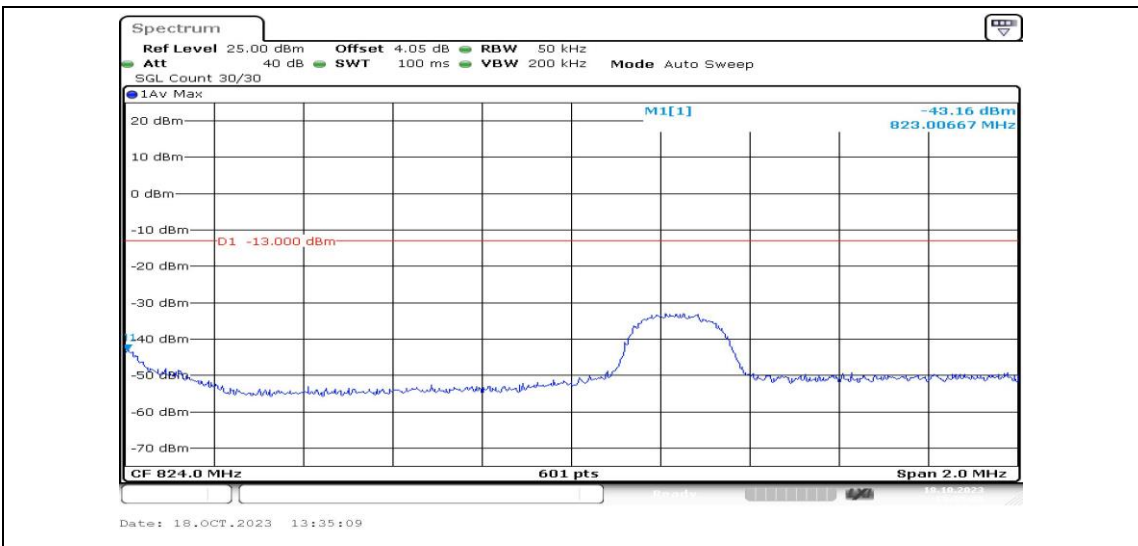

Band5-3MHz-QPSK-20415-1RB#14-PASS