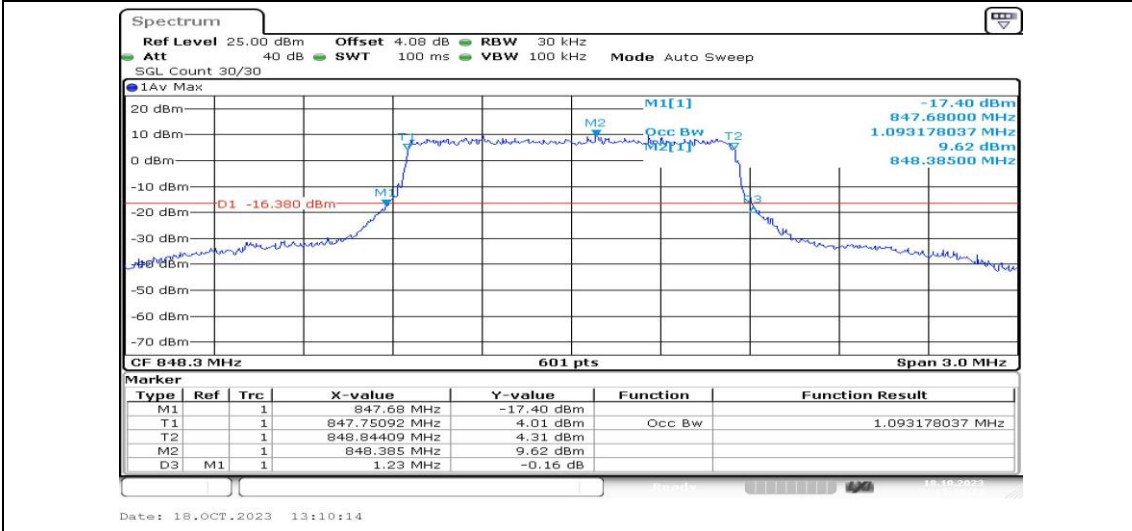

Test Graphs

Band5-1.4MHz-QPSK-20407-6RB#0-PASS

Band5-1.4MHz-16QAM-20407-6RB#0-PASS

Band5-1.4MHz-QPSK-20525-6RB#0-PASS

Band5-1.4MHz-16QAM-20525-6RB#0-PASS

Band5-1.4MHz-QPSK-20643-6RB#0-PASS

Band5-1.4MHz-16QAM-20643-6RB#0-PASS