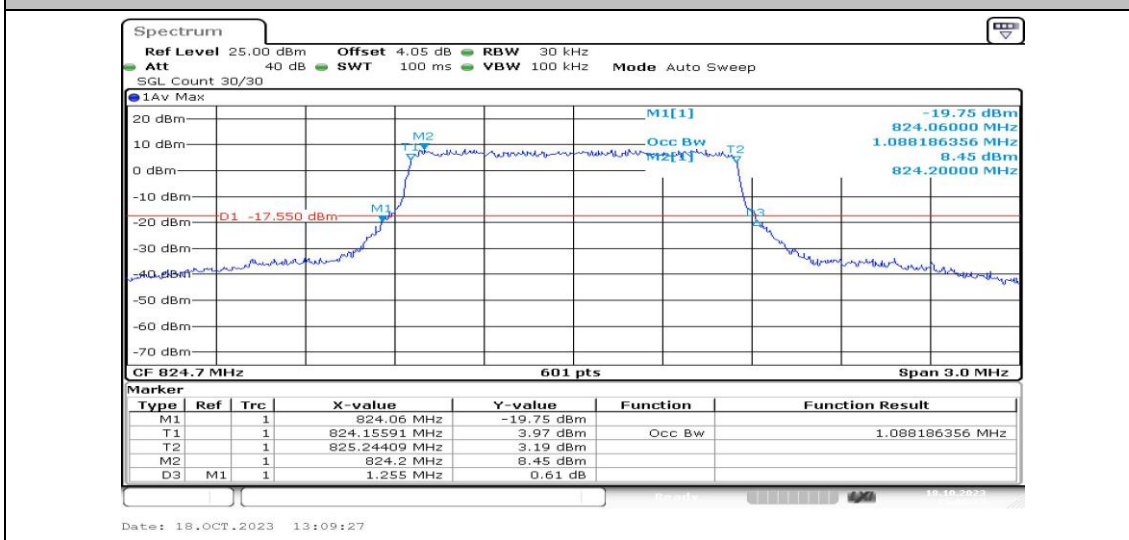

Band5-1.4MHz-16QAM-20407-6RB#0-PASS