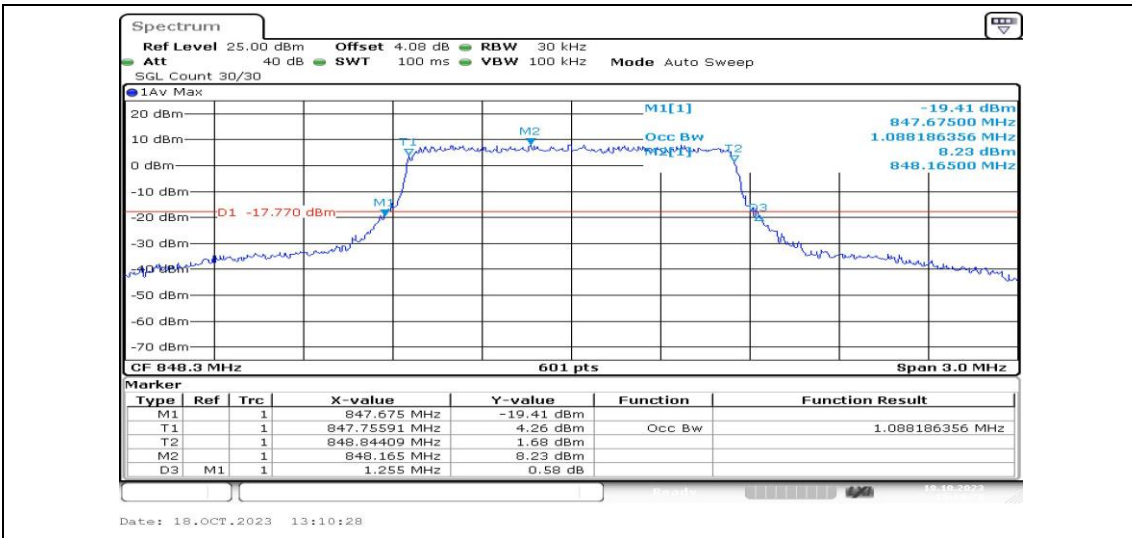

Test Graphs

Band5-1.4MHz-QPSK-20407-6RB#0-PASS

Band5-1.4MHz-16QAM-20407-6RB#0-PASS

Band5-1.4MHz-QPSK-20525-6RB#0-PASS

Band5-1.4MHz-16QAM-20525-6RB#0-PASS

Band5-1.4MHz-QPSK-20643-6RB#0-PASS

Band5-1.4MHz-16QAM-20643-6RB#0-PASS