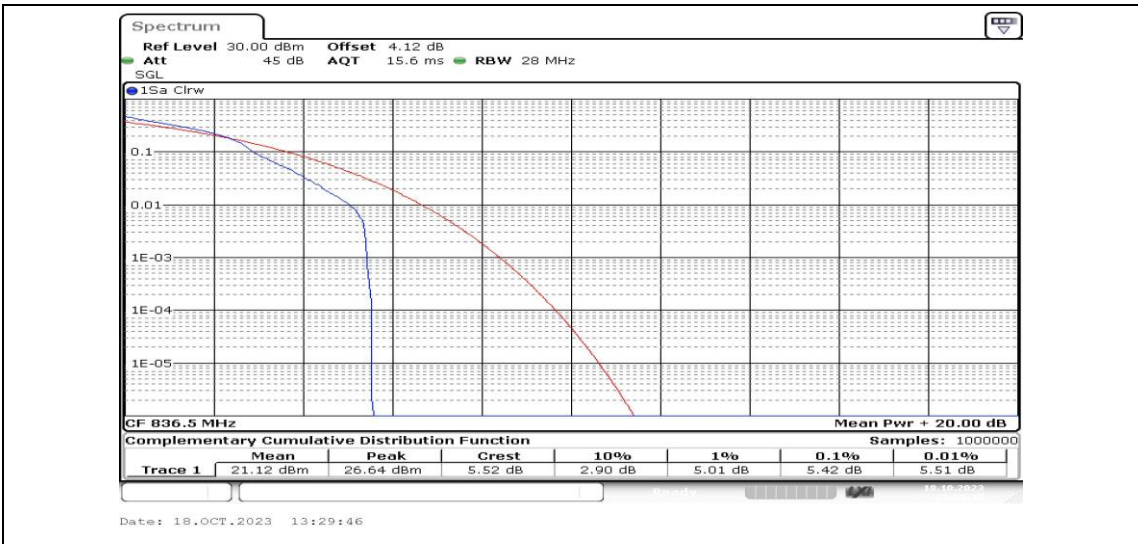

Test Graphs

Band5-1.4MHz-QPSK-20407-1RB#0-PASS

Band5-1.4MHz-16QAM-20407-1RB#0-PASS

Band5-1.4MHz-QPSK-20407-6RB#0-PASS

Band5-1.4MHz-16QAM-20407-6RB#0-PASS

Band5-1.4MHz-QPSK-20525-1RB#0-PASS

Band5-1.4MHz-16QAM-20525-1RB#0-PASS