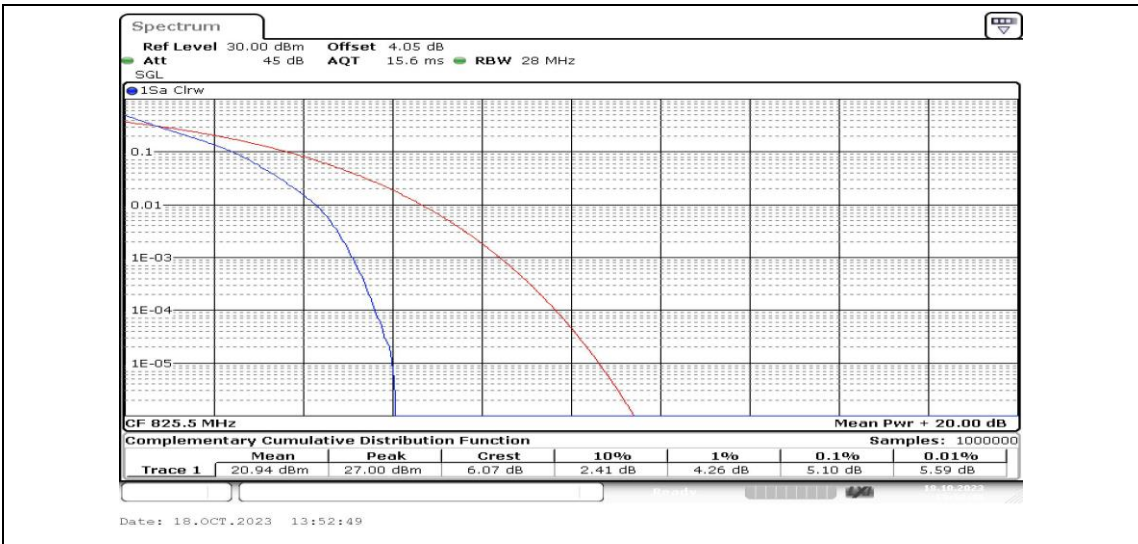

Band5-3MHz-QPSK-20415-15RB#0-PASS