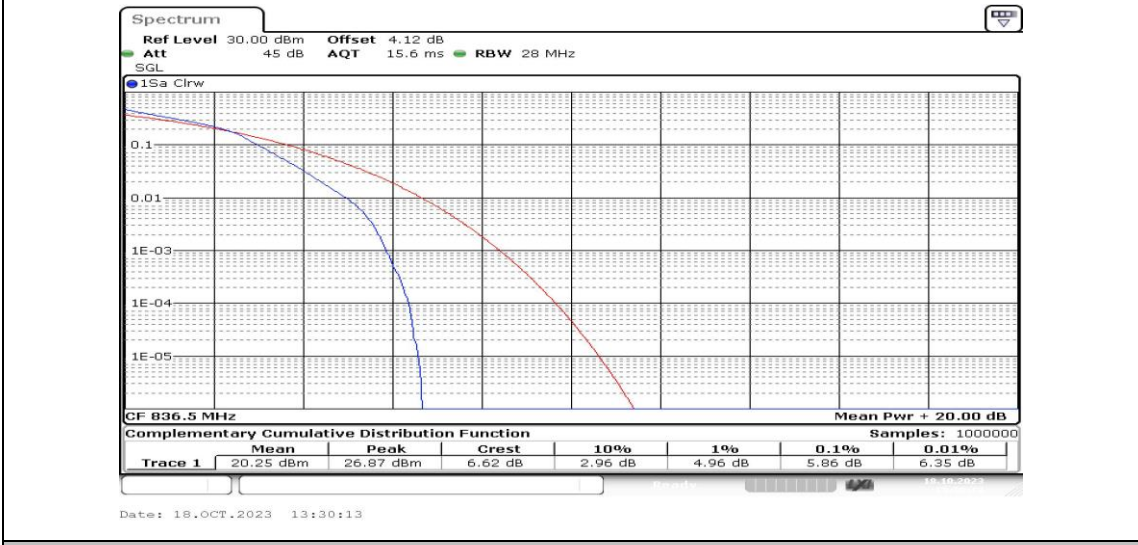

Band5-1.4MHz-16QAM-20525-6RB#0-PASS