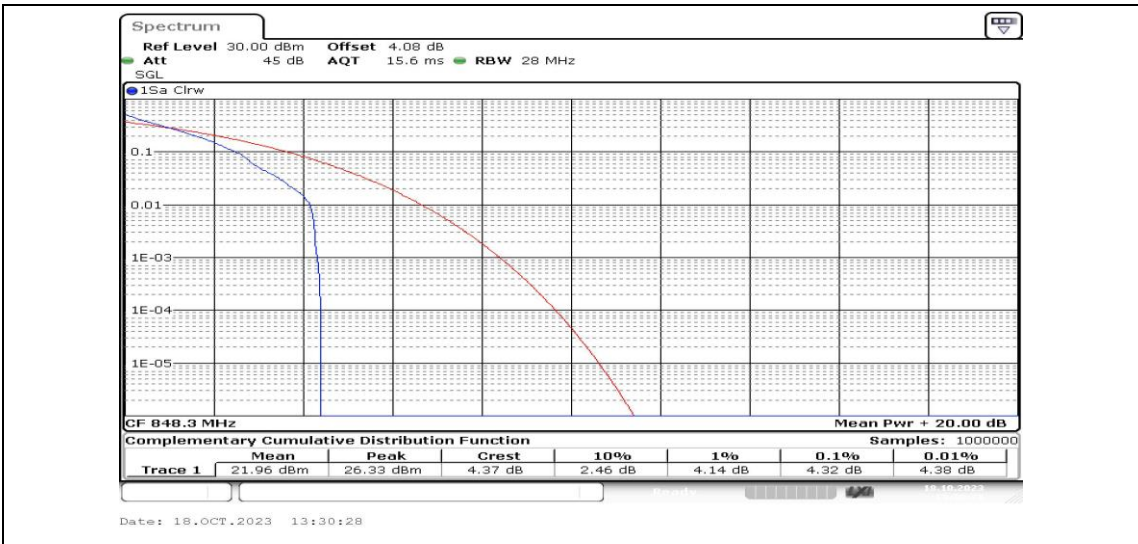

Band5-1.4MHz-QPSK-20643-1RB#0-PASS