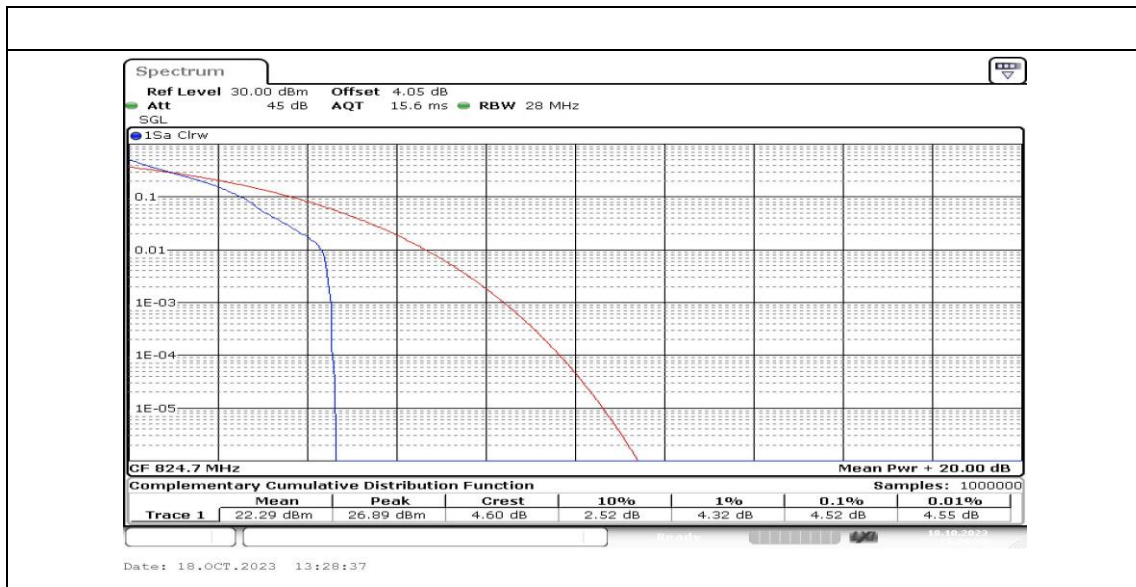

Test Graphs

Band5-1.4MHz-QPSK-20407-1RB#0-PASS