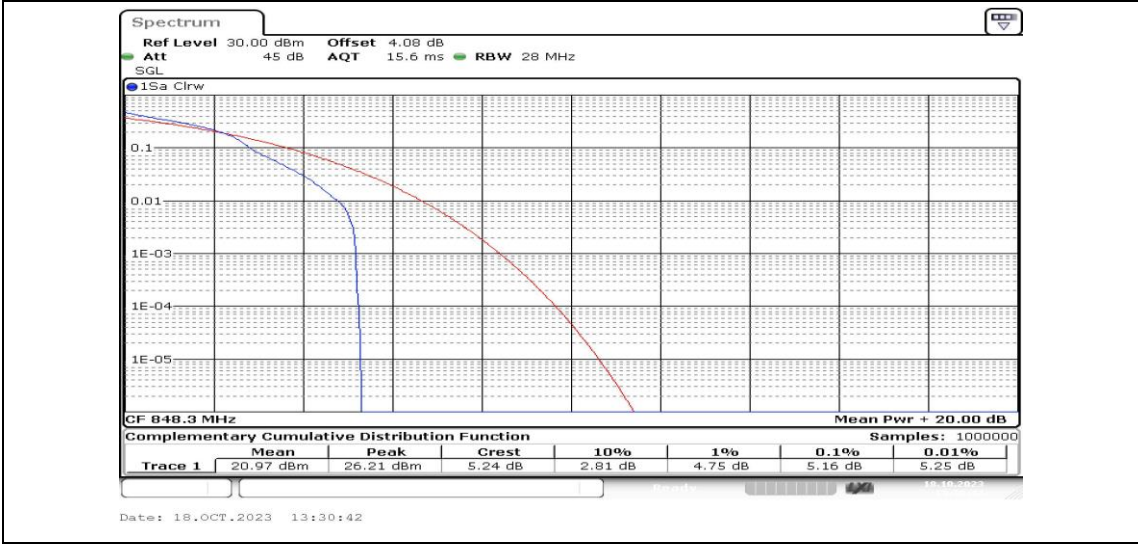

Band5-1.4MHz-16QAM-20643-1RB#0-PASS