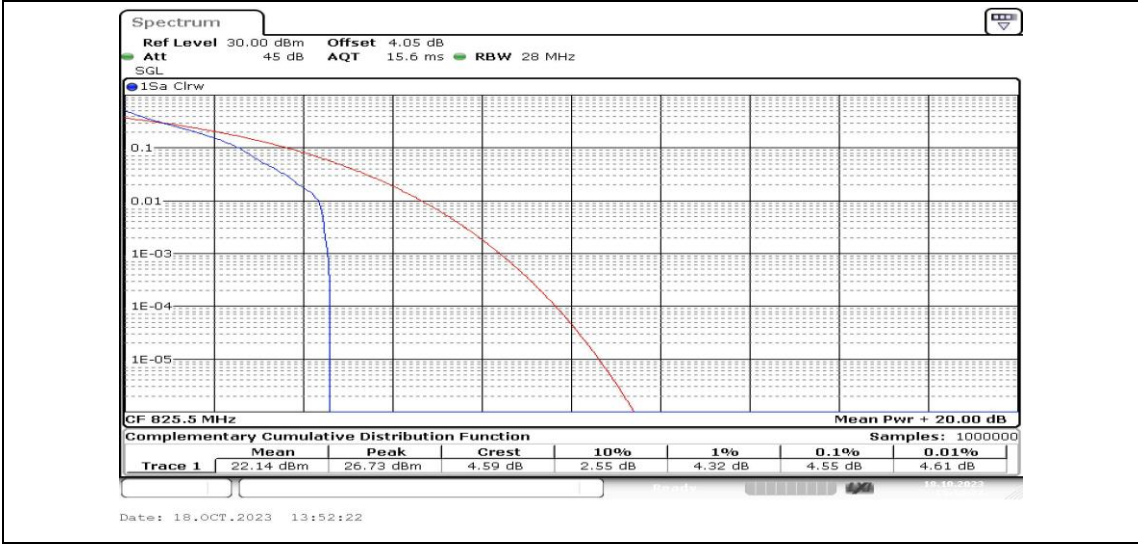

Band5-1.4MHz-QPSK-20525-6RB#0-PASS

Band5-1.4MHz-16QAM-20525-6RB#0-PASS

Band5-1.4MHz-QPSK-20643-1RB#0-PASS

Band5-1.4MHz-16QAM-20643-1RB#0-PASS

Band5-1.4MHz-QPSK-20643-6RB#0-PASS

Band5-1.4MHz-16QAM-20643-6RB#0-PASS