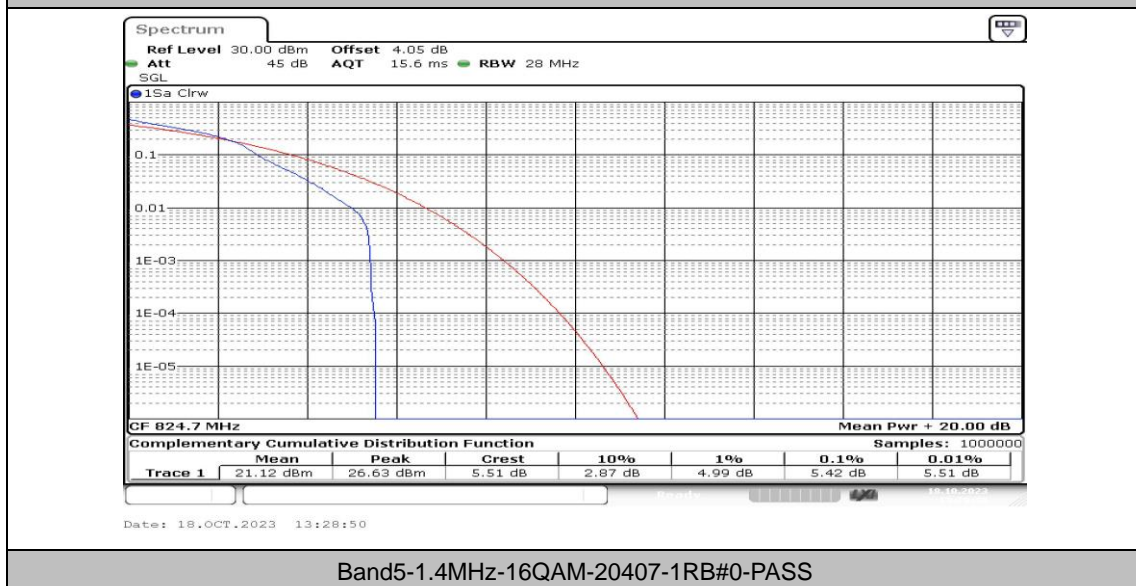

Band5-1.4MHz-16QAM-20407-1RB#0-PASS