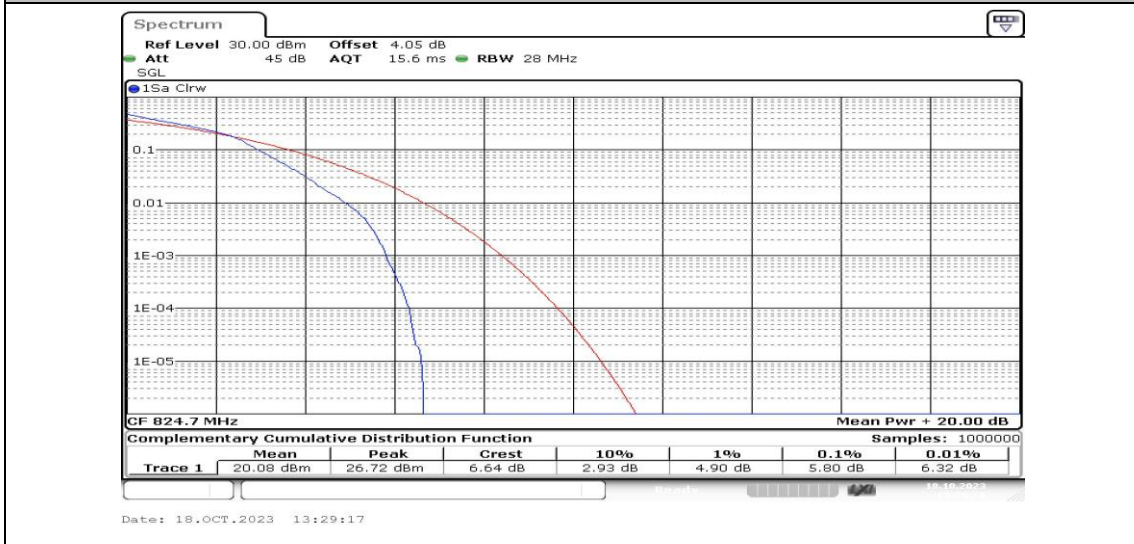

Test Graphs

Band5-1.4MHz-QPSK-20407-1RB#0-PASS

Band5-1.4MHz-16QAM-20407-1RB#0-PASS

Band5-1.4MHz-QPSK-20407-6RB#0-PASS

Band5-1.4MHz-16QAM-20407-6RB#0-PASS

Band5-1.4MHz-QPSK-20525-1RB#0-PASS

Band5-1.4MHz-16QAM-20525-1RB#0-PASS