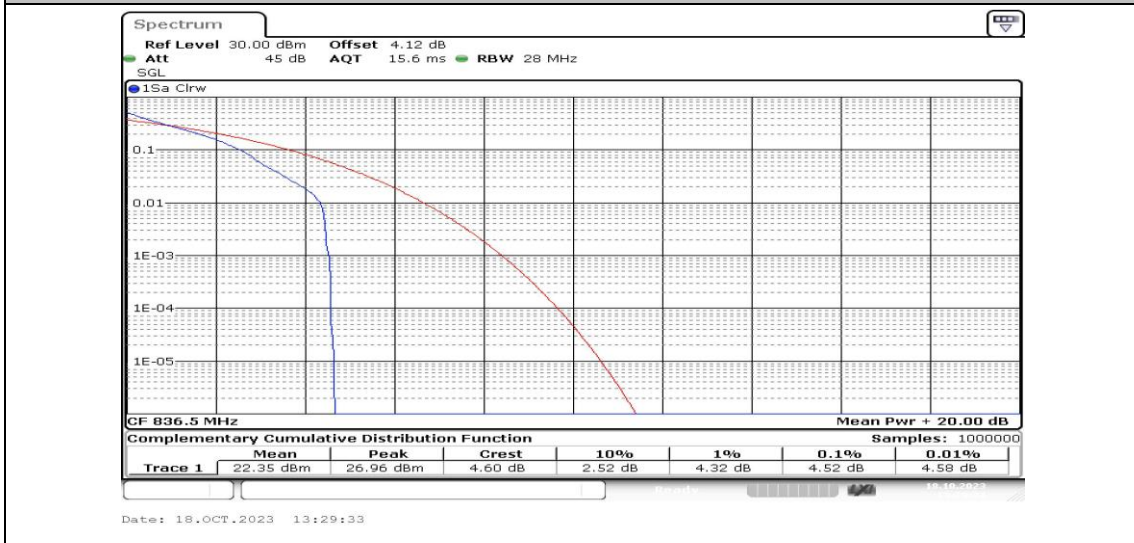

Test Graphs

Band5-1.4MHz-QPSK-20407-1RB#0-PASS

Band5-1.4MHz-16QAM-20407-1RB#0-PASS

Band5-1.4MHz-QPSK-20407-6RB#0-PASS

Band5-1.4MHz-16QAM-20407-6RB#0-PASS

Band5-1.4MHz-QPSK-20525-1RB#0-PASS

Band5-1.4MHz-16QAM-20525-1RB#0-PASS