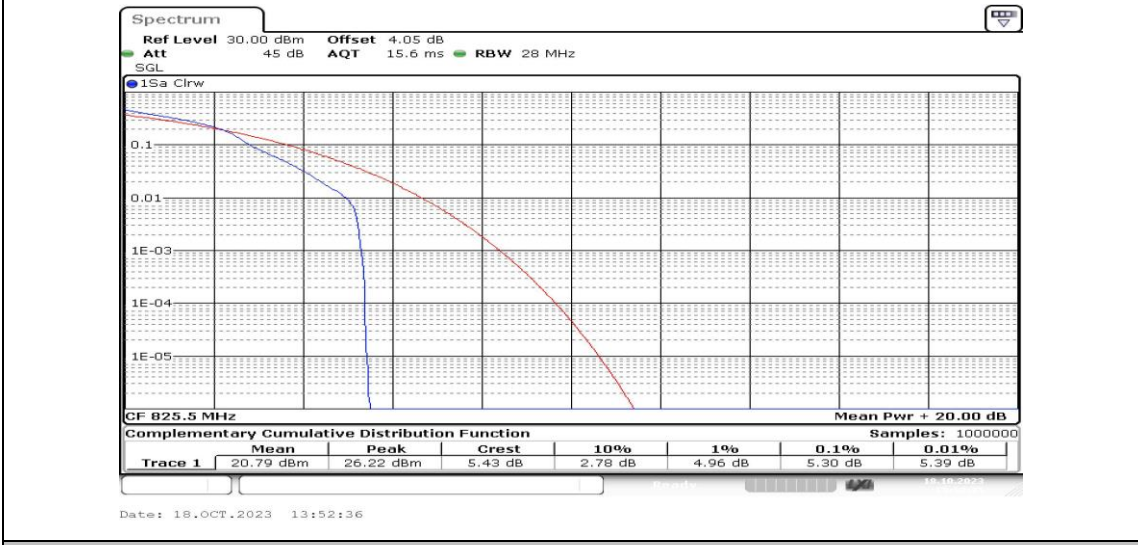

Band5-3MHz-16QAM-20415-1RB#0-PASS