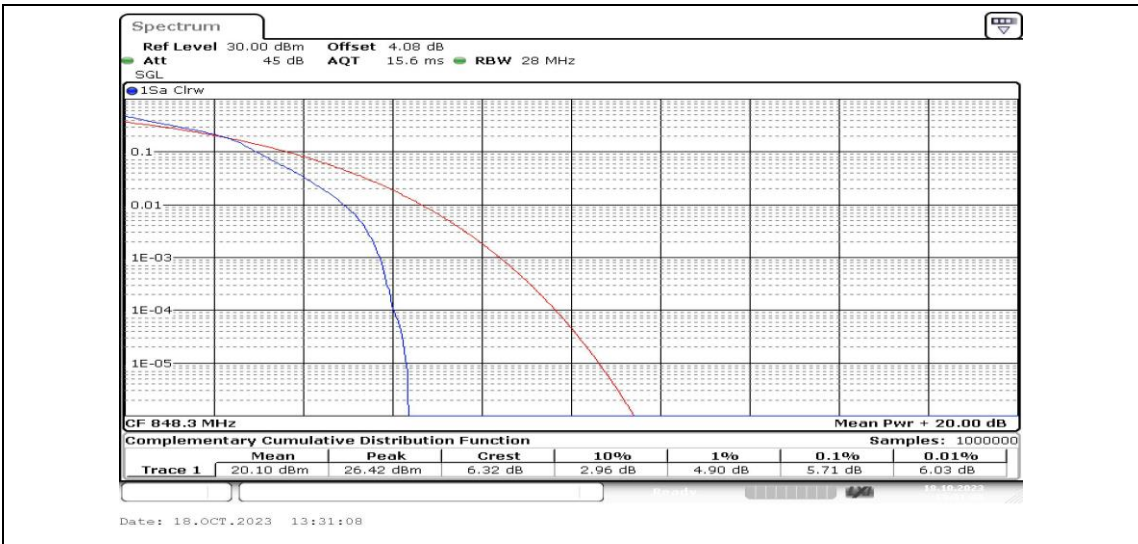

Band5-1.4MHz-QPSK-20525-6RB#0-PASS

Band5-1.4MHz-16QAM-20525-6RB#0-PASS

Band5-1.4MHz-QPSK-20643-1RB#0-PASS

Band5-1.4MHz-16QAM-20643-1RB#0-PASS

Band5-1.4MHz-QPSK-20643-6RB#0-PASS

Band5-1.4MHz-16QAM-20643-6RB#0-PASS