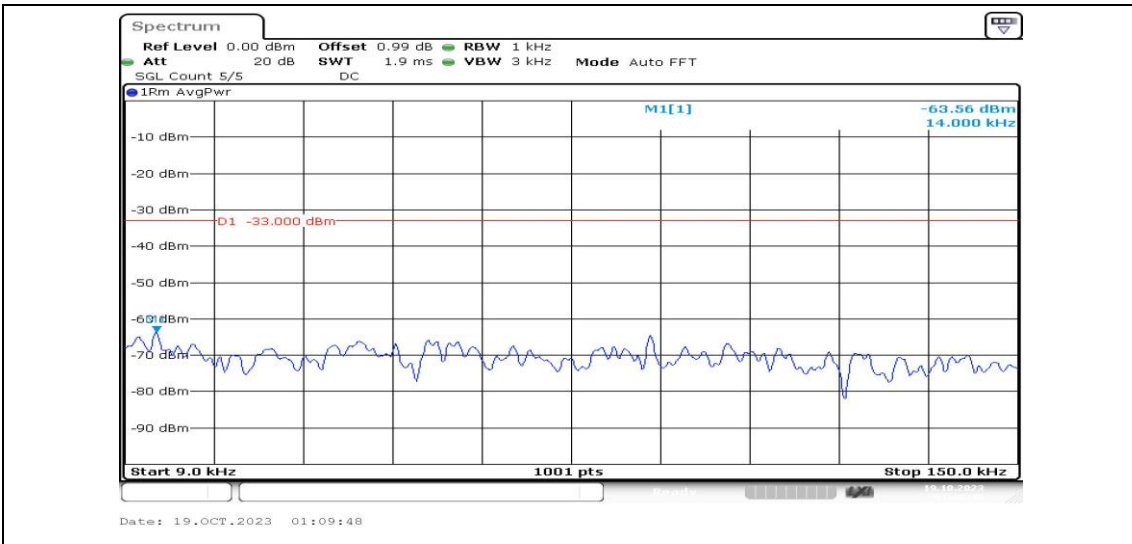

Band4-15MHz-16QAM-20175-1RB#0-Range4:1000~20000MHz-PASS

Band4-15MHz-16QAM-20325-1RB#0-Range1:0.009~0.15MHz-PASS