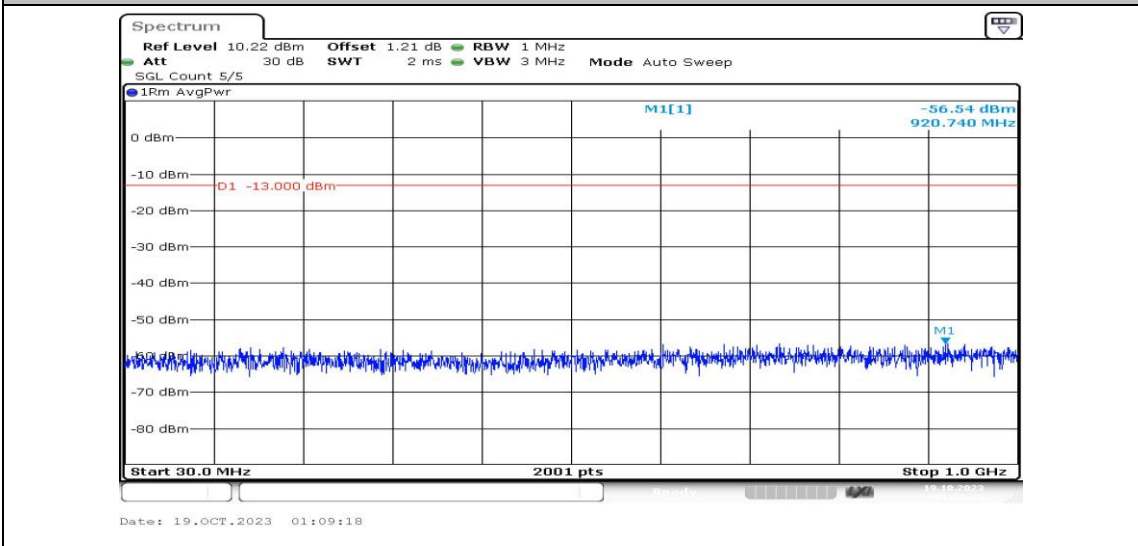

Band4-15MHz-16QAM-20025-1RB#0-Range3:30~1000MHz-PASS

Band4-15MHz-16QAM-20025-1RB#0-Range4:1000~20000MHz-PASS

Band4-15MHz-16QAM-20175-1RB#0-Range1:0.009~0.15MHz-PASS

Band4-15MHz-16QAM-20175-1RB#0-Range2:0.15~30MHz-PASS