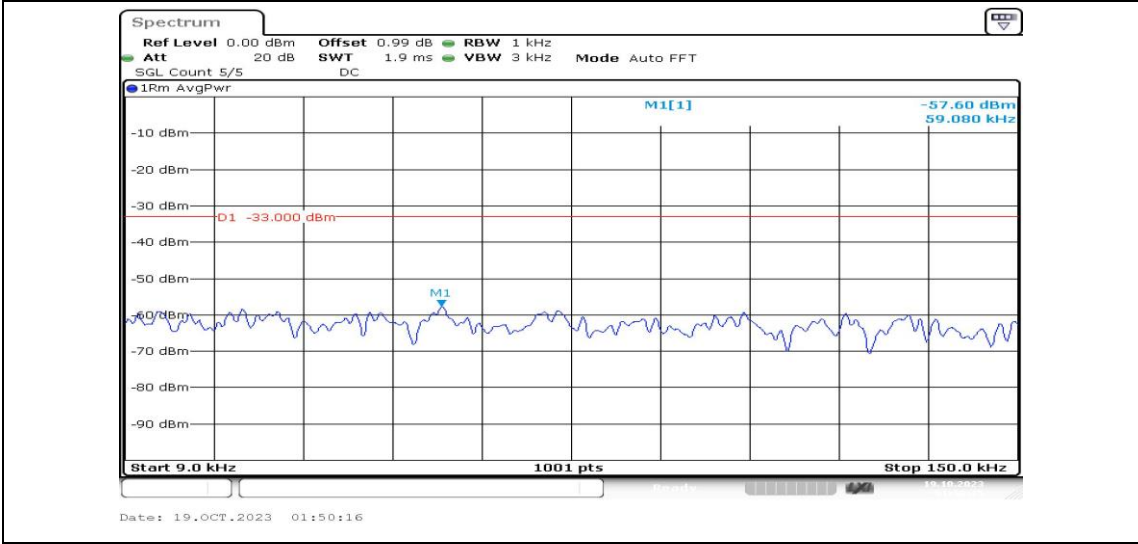

Band4-15MHz-16QAM-20325-1RB#0-Range4:1000~20000MHz-PASS

Band4-20MHz-16QAM-20050-1RB#0-Range1:0.009~0.15MHz-PASS