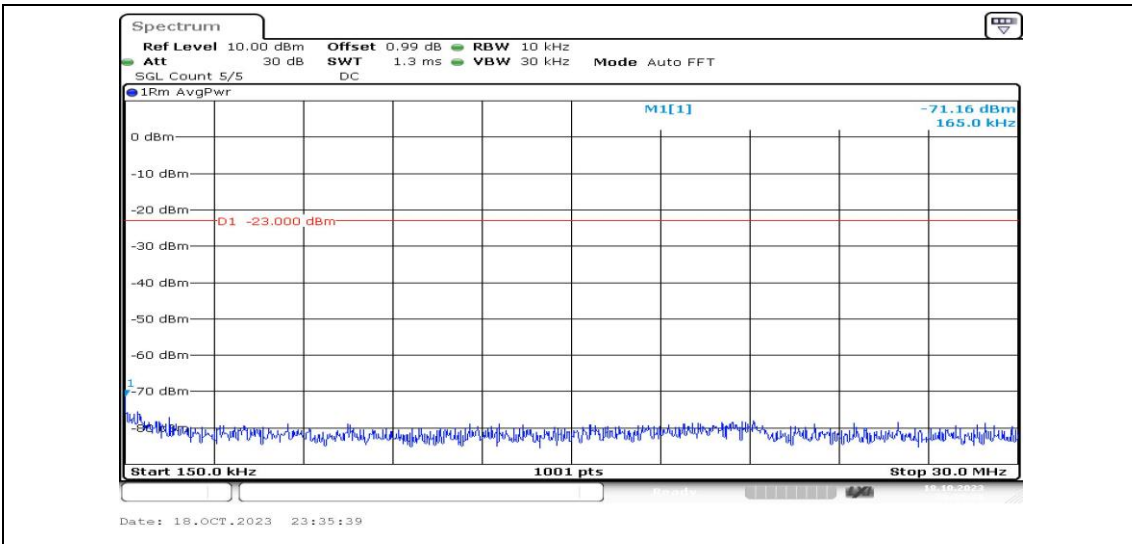

Band4-15MHz-QPSK-20175-1RB#0-Range1:0.009~0.15MHz-PASS

Band4-15MHz-QPSK-20175-1RB#0-Range2:0.15~30MHz-PASS