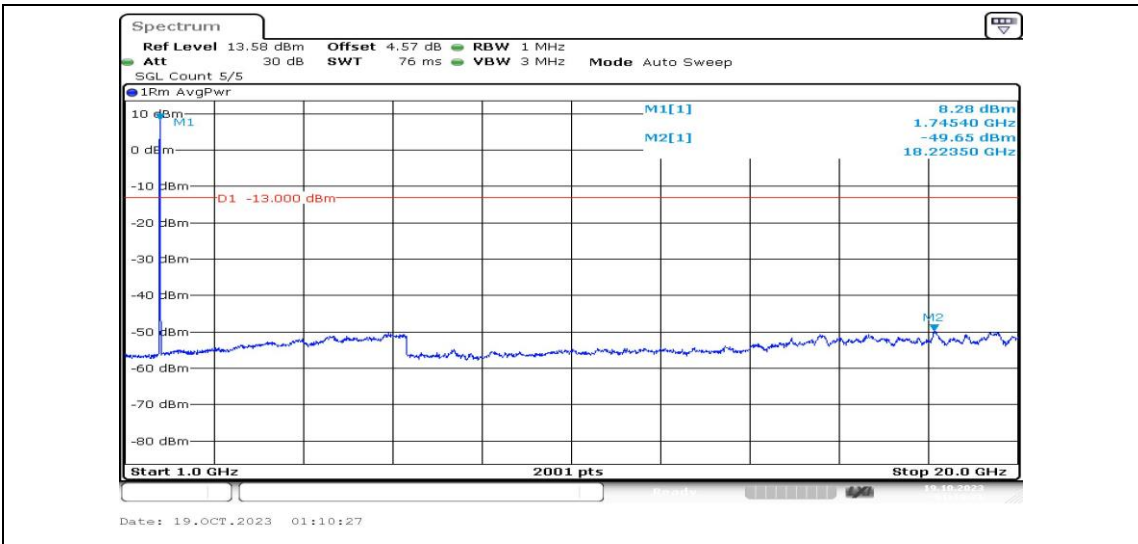

Band4-15MHz-16QAM-20325-1RB#0-Range3:30~1000MHz-PASS

Band4-15MHz-16QAM-20325-1RB#0-Range4:1000~20000MHz-PASS