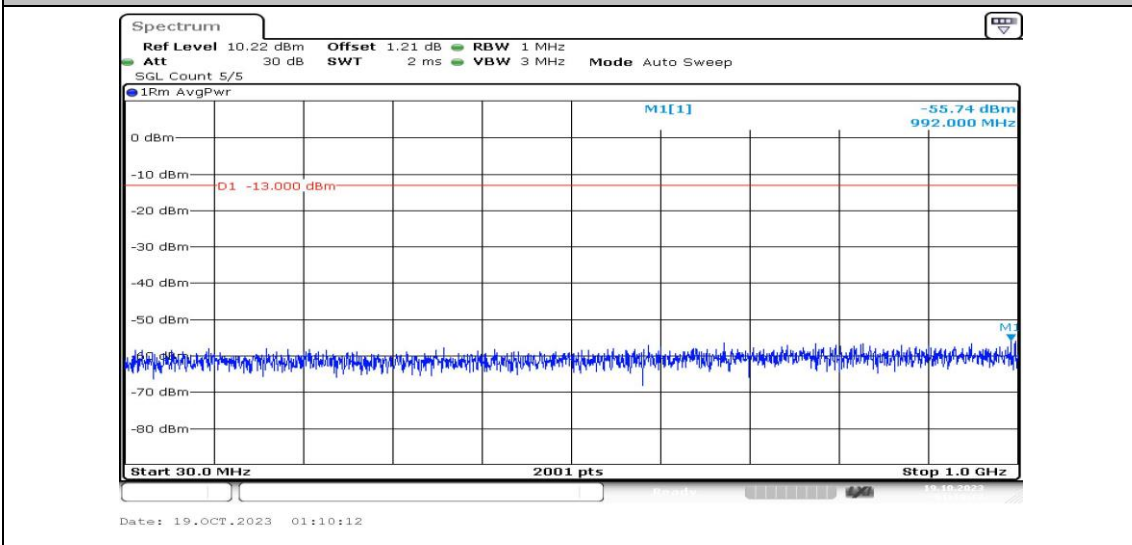

Band4-15MHz-16QAM-20175-1RB#0-Range3:30~1000MHz-PASS

Band4-15MHz-16QAM-20175-1RB#0-Range4:1000~20000MHz-PASS

Band4-15MHz-16QAM-20325-1RB#0-Range1:0.009~0.15MHz-PASS

Band4-15MHz-16QAM-20325-1RB#0-Range2:0.15~30MHz-PASS