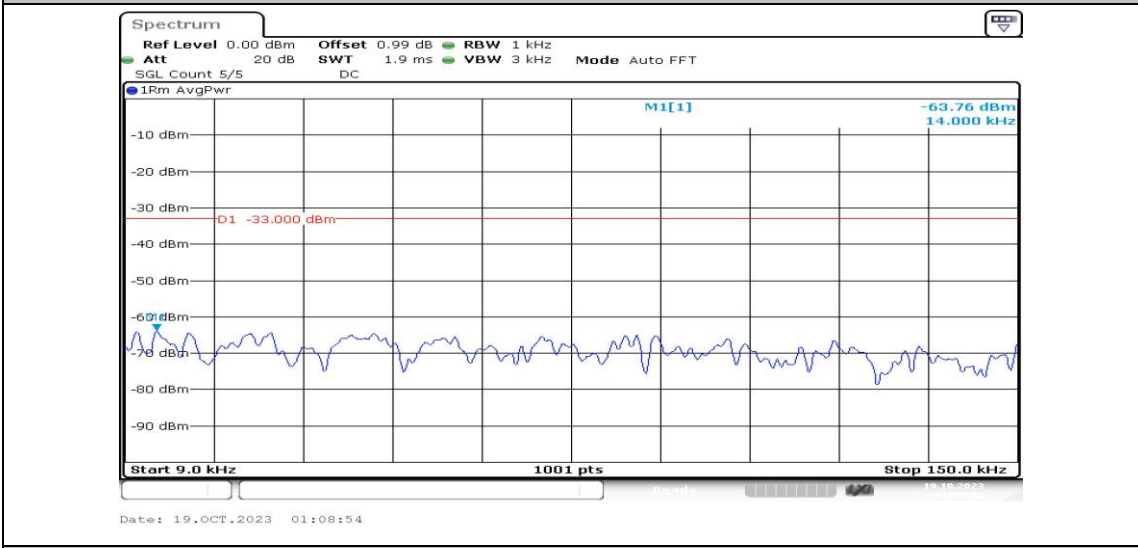

Band4-15MHz-16QAM-20025-1RB#0-Range4:1000~20000MHz-PASS

Band4-15MHz-16QAM-20175-1RB#0-Range1:0.009~0.15MHz-PASS