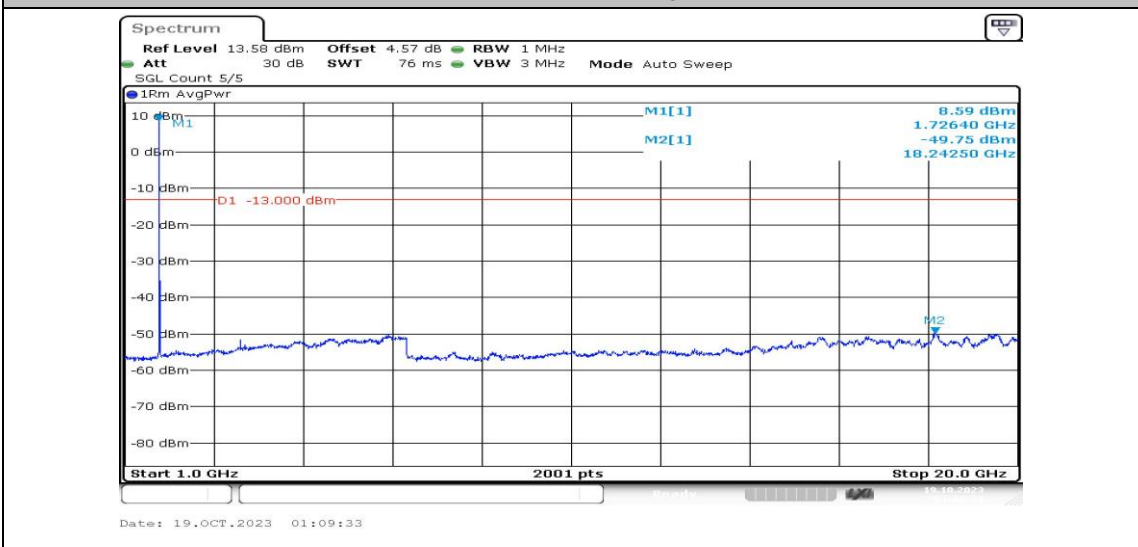

Band4-15MHz-16QAM-20175-1RB#0-Range3:30~1000MHz-PASS

Band4-15MHz-16QAM-20175-1RB#0-Range4:1000~20000MHz-PASS