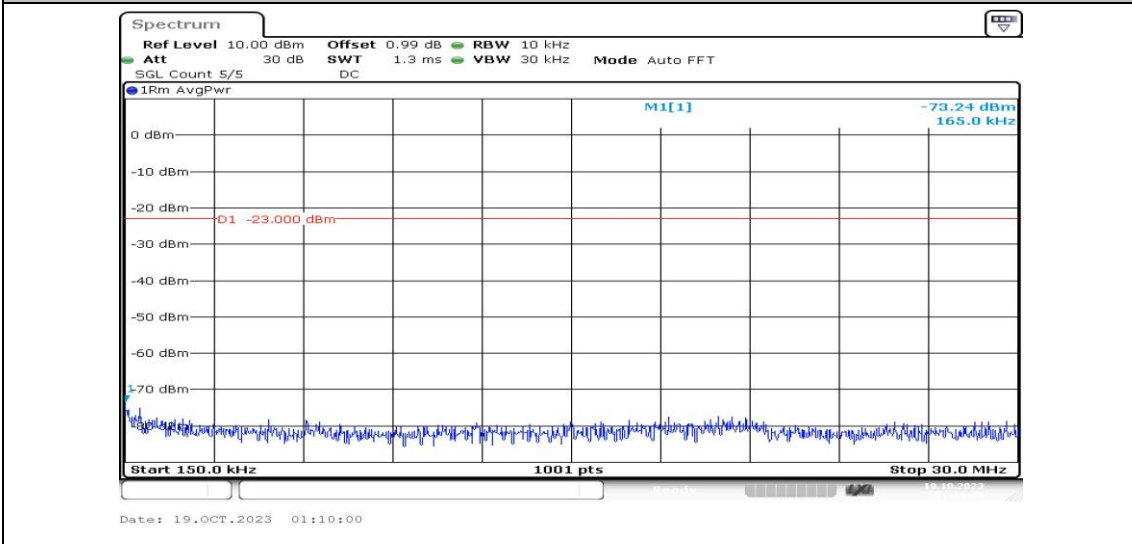

Band4-15MHz-16QAM-20325-1RB#0-Range1:0.009~0.15MHz-PASS

Band4-15MHz-16QAM-20325-1RB#0-Range2:0.15~30MHz-PASS