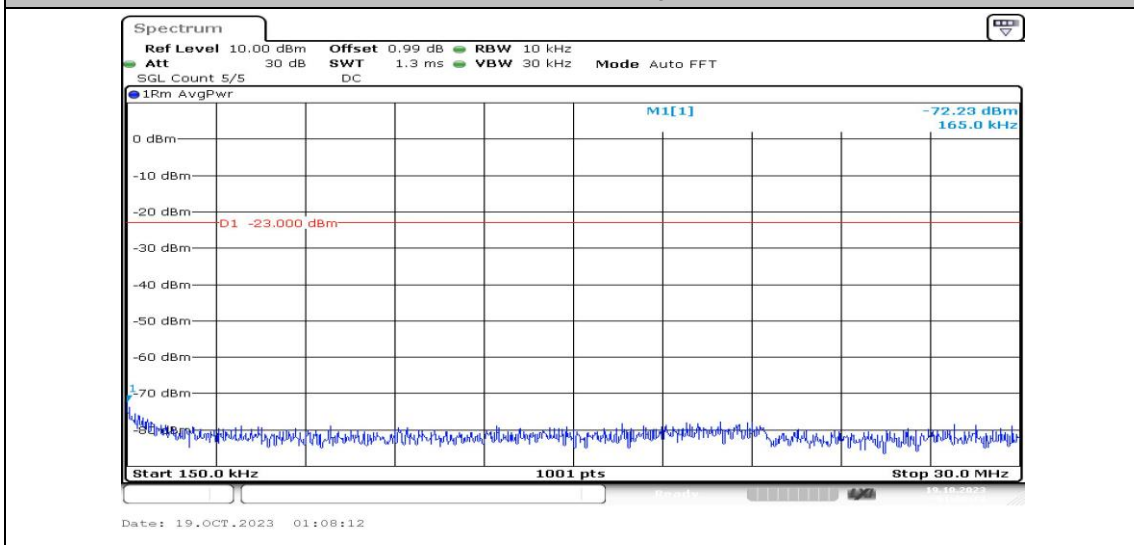

Band4-15MHz-16QAM-20025-1RB#0-Range1:0.009~0.15MHz-PASS

Band4-15MHz-16QAM-20025-1RB#0-Range2:0.15~30MHz-PASS