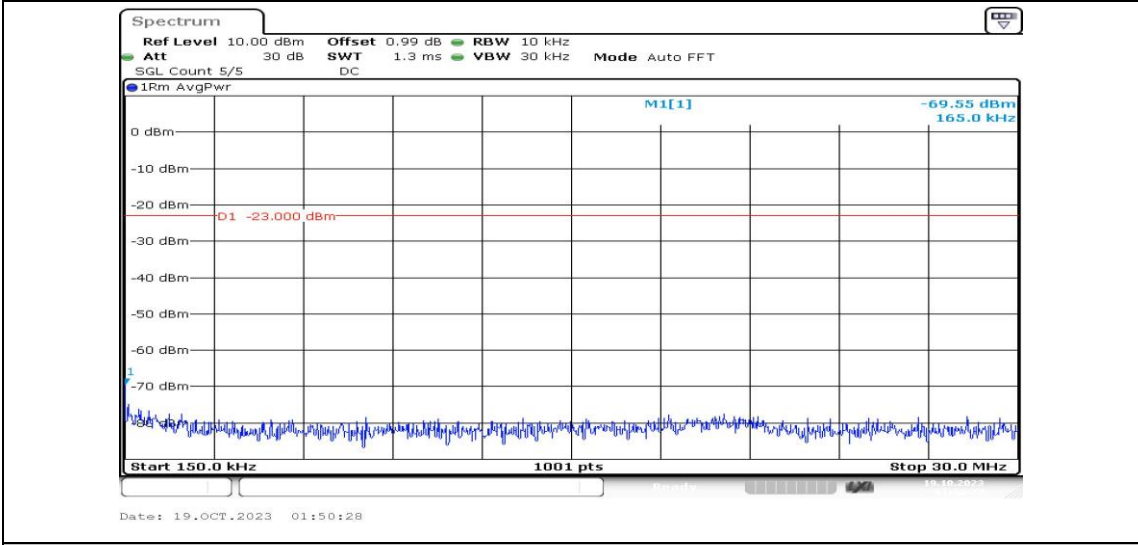

Band4-20MHz-16QAM-20050-1RB#0-Range1:0.009~0.15MHz-PASS

Band4-20MHz-16QAM-20050-1RB#0-Range2:0.15~30MHz-PASS