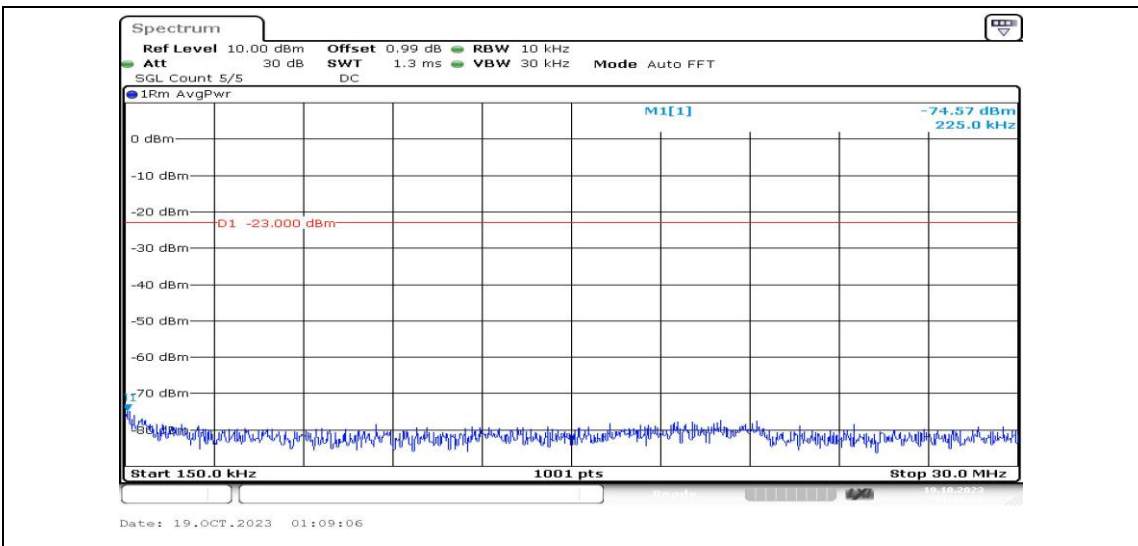

Band4-15MHz-16QAM-20175-1RB#0-Range1:0.009~0.15MHz-PASS

Band4-15MHz-16QAM-20175-1RB#0-Range2:0.15~30MHz-PASS