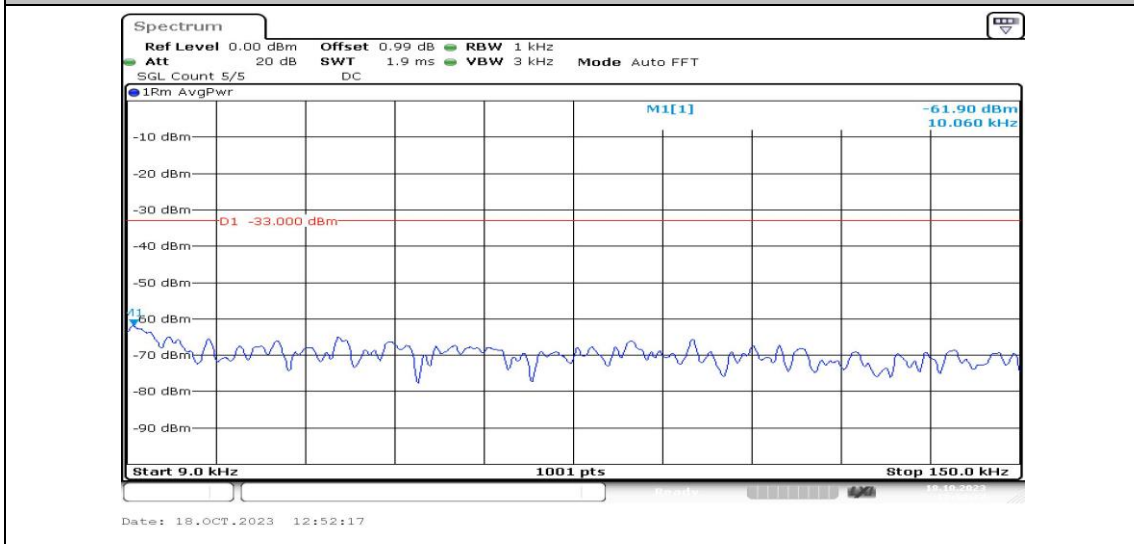

Band4-5MHz-16QAM-20175-1RB#0-Range1:0.009~0.15MHz-PASS