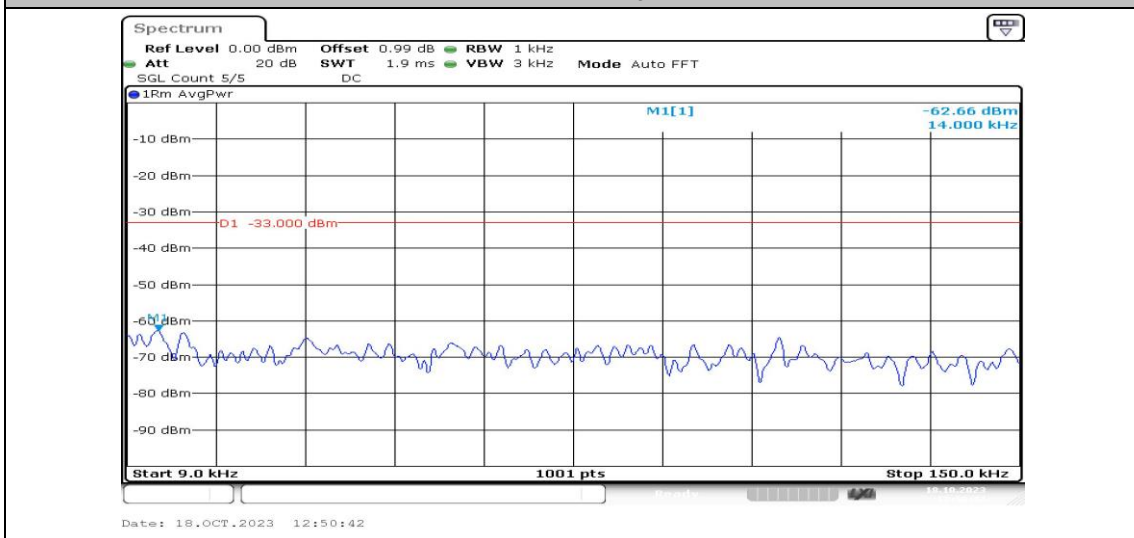

Band4-5MHz-16QAM-19975-1RB#0-Range1:0.009~0.15MHz-PASS