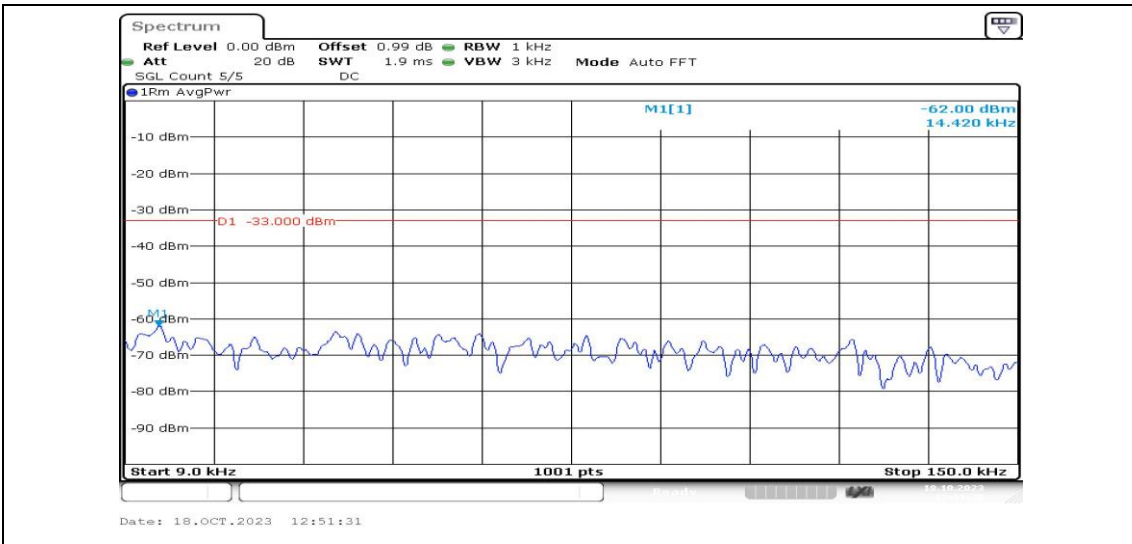

Band4-5MHz-QPSK-20175-1RB#0-Range1:0.009~0.15MHz-PASS