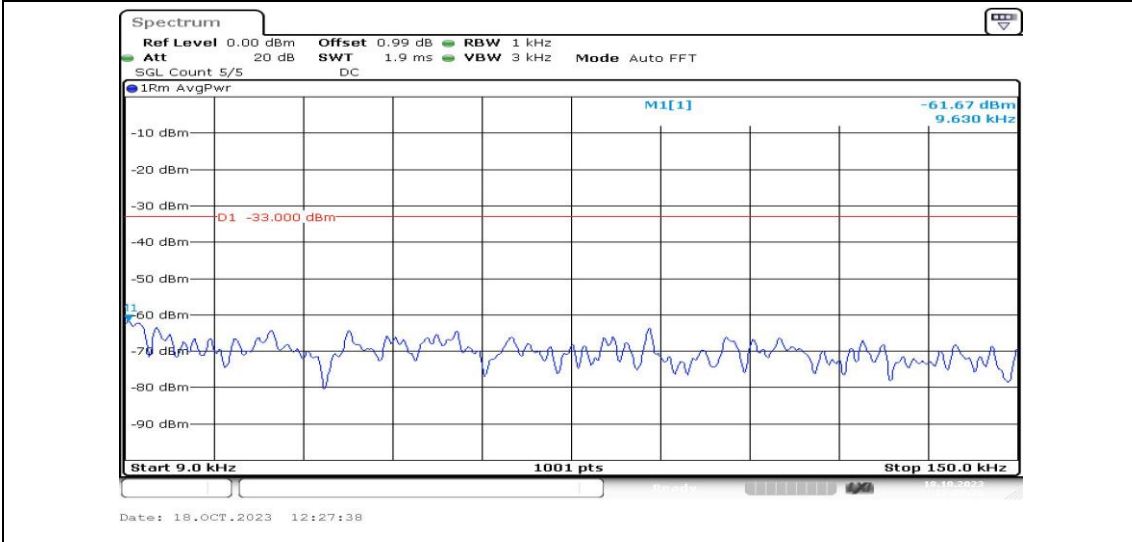

Band4-3MHz-16QAM-20175-1RB#0-Range1:0.009~0.15MHz-PASS