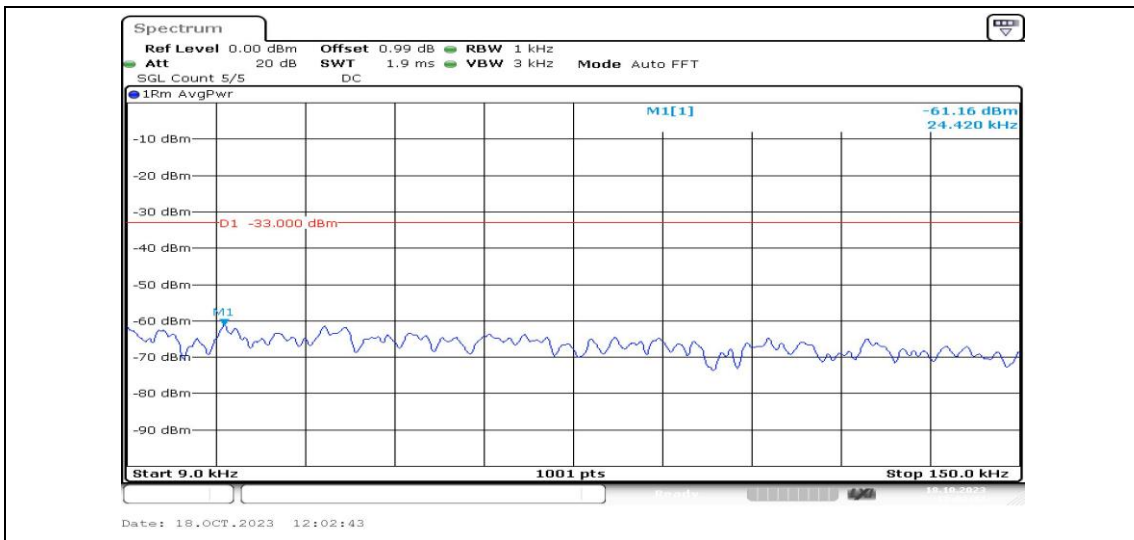

Band4-1.4MHz-QPSK-20175-1RB#0-Range1:0.009~0.15MHz-PASS