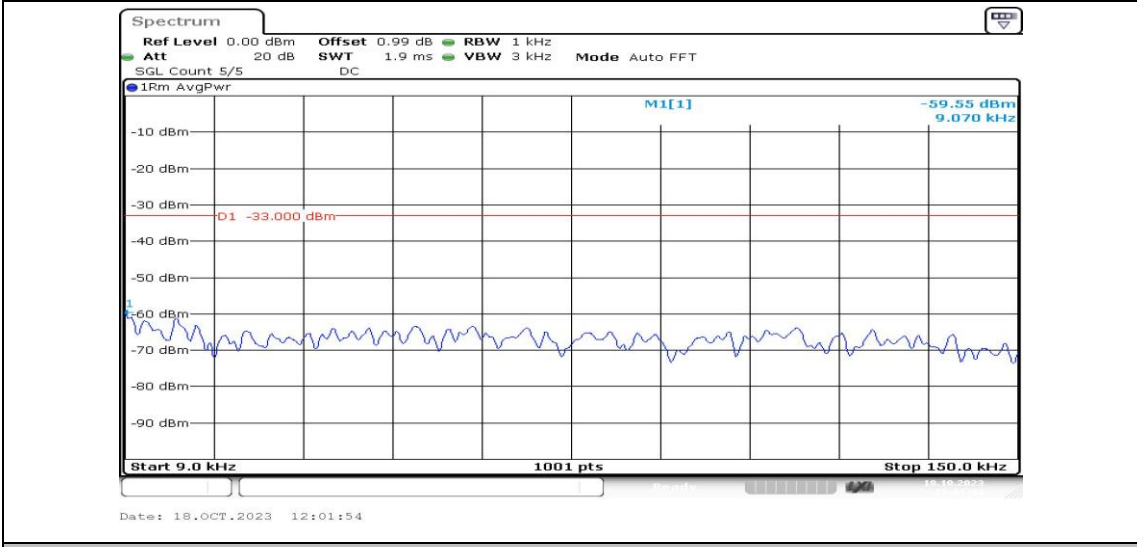

Band4-1.4MHz-16QAM-19957-1RB#0-Range1:0.009~0.15MHz-PASS