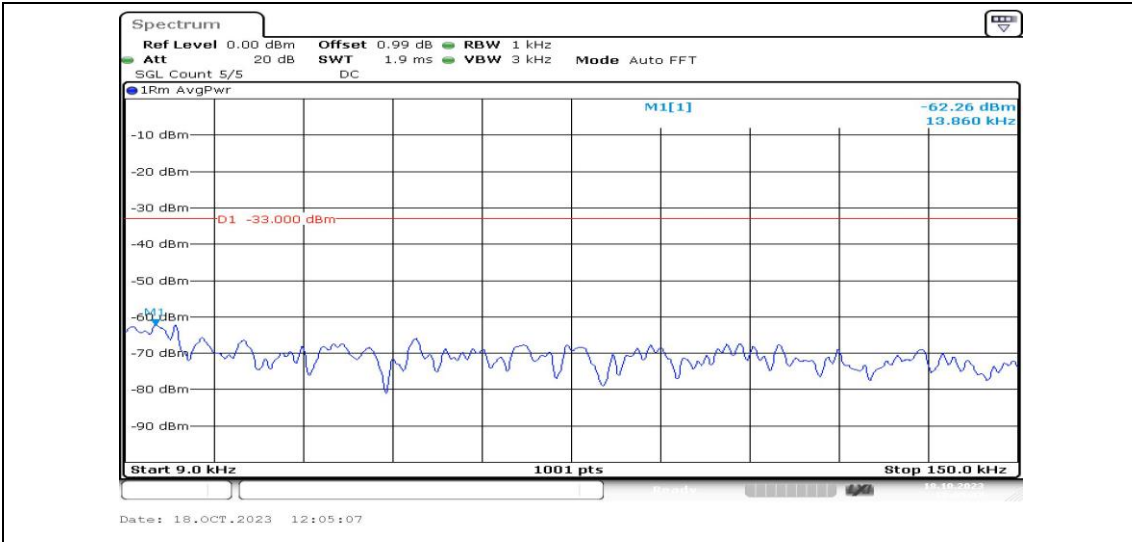

Band4-1.4MHz-16QAM-20393-1RB#0-Range1:0.009~0.15MHz-PASS