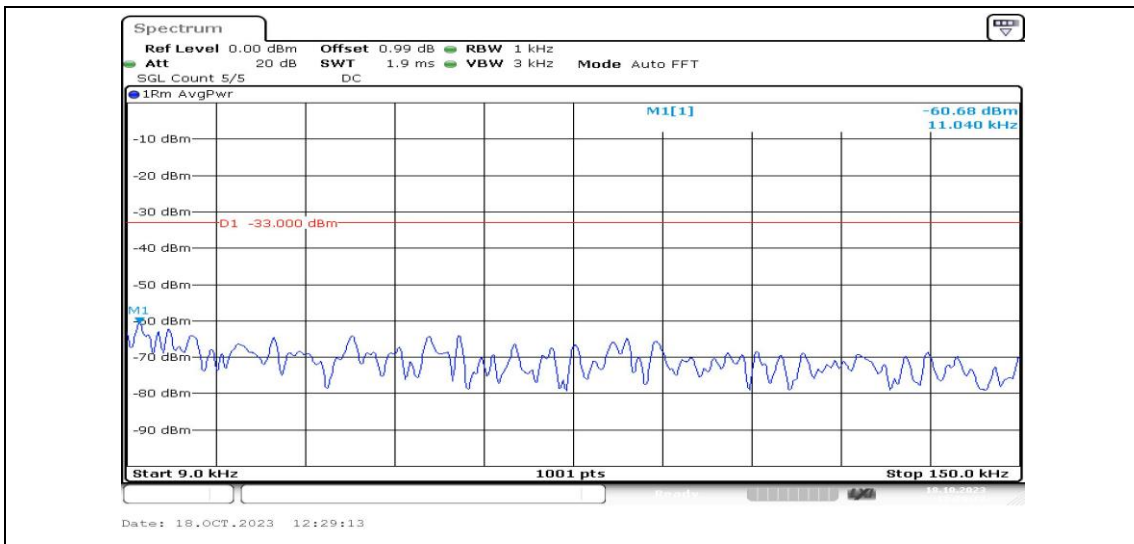

Band4-3MHz-16QAM-20385-1RB#0-Range1:0.009~0.15MHz-PASS