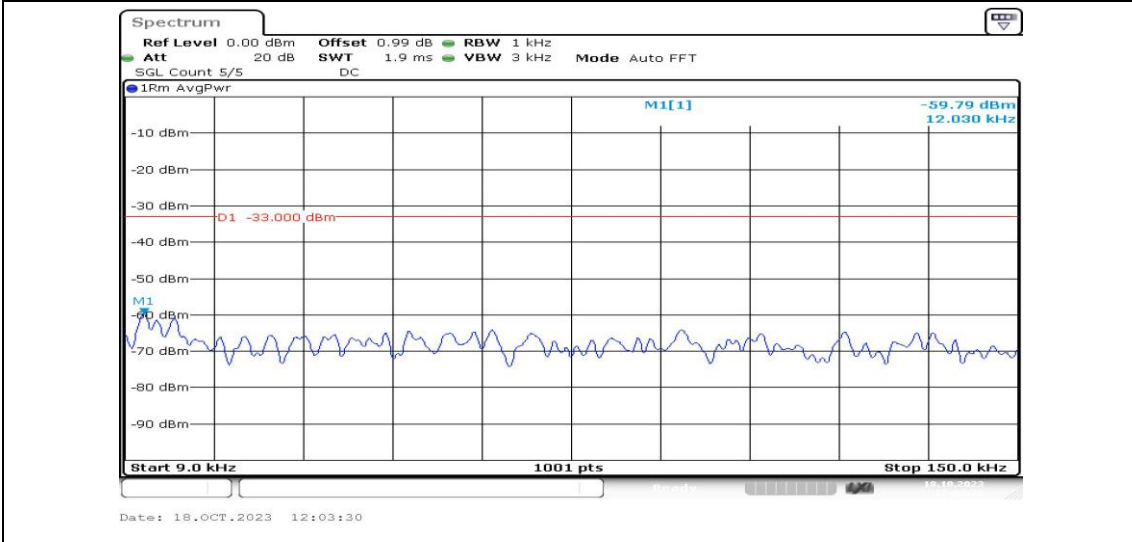

Band4-1.4MHz-16QAM-20175-1RB#0-Range1:0.009~0.15MHz-PASS