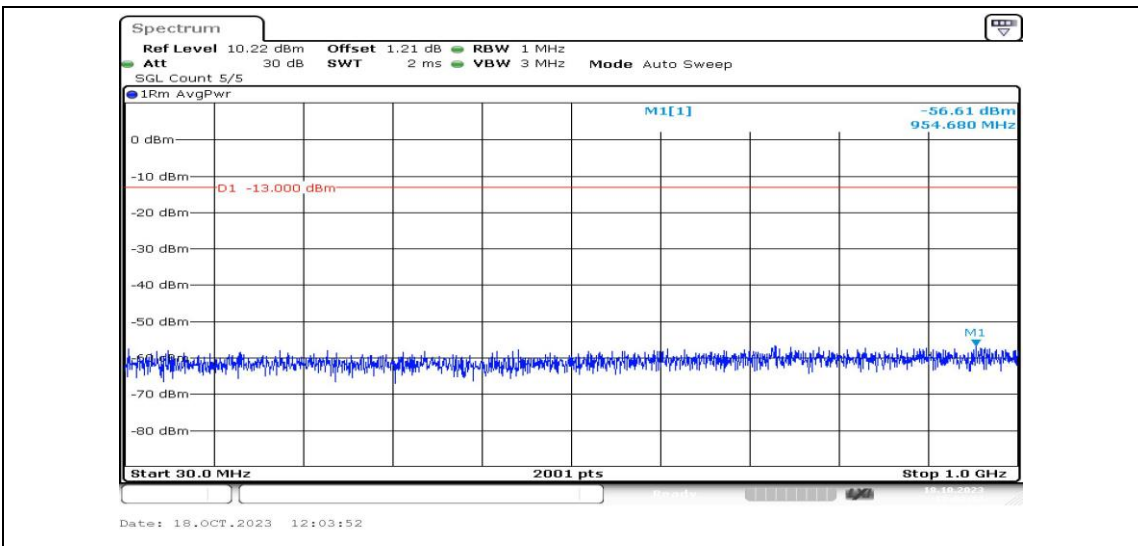

Band4-1.4MHz-16QAM-20175-1RB#0-Range3:30~1000MHz-PASS