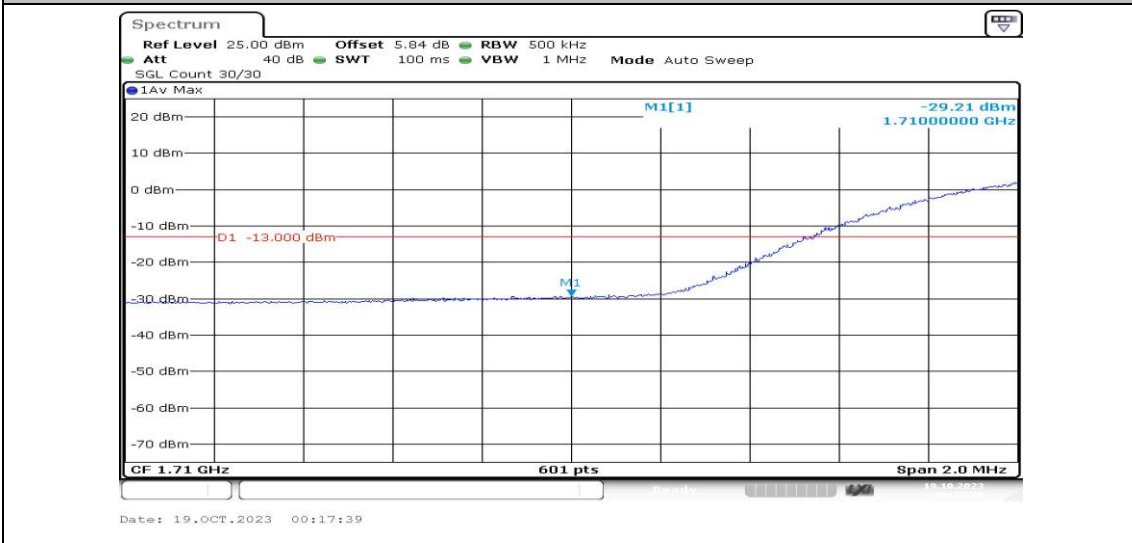

Band4-20MHz-QPSK-20050-100RB#0-PASS