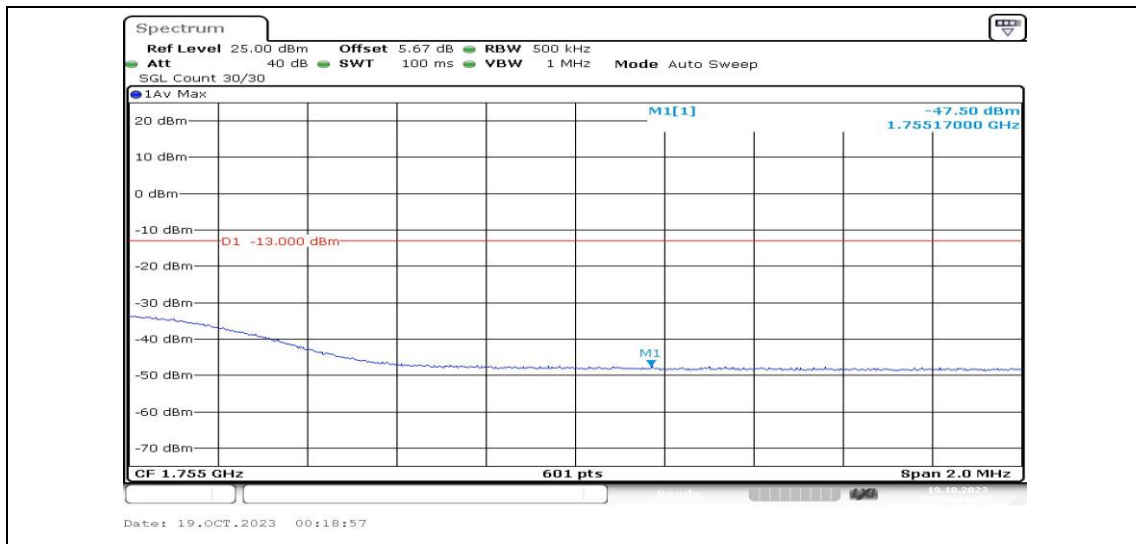

Band4-20MHz-QPSK-20300-1RB#0-PASS