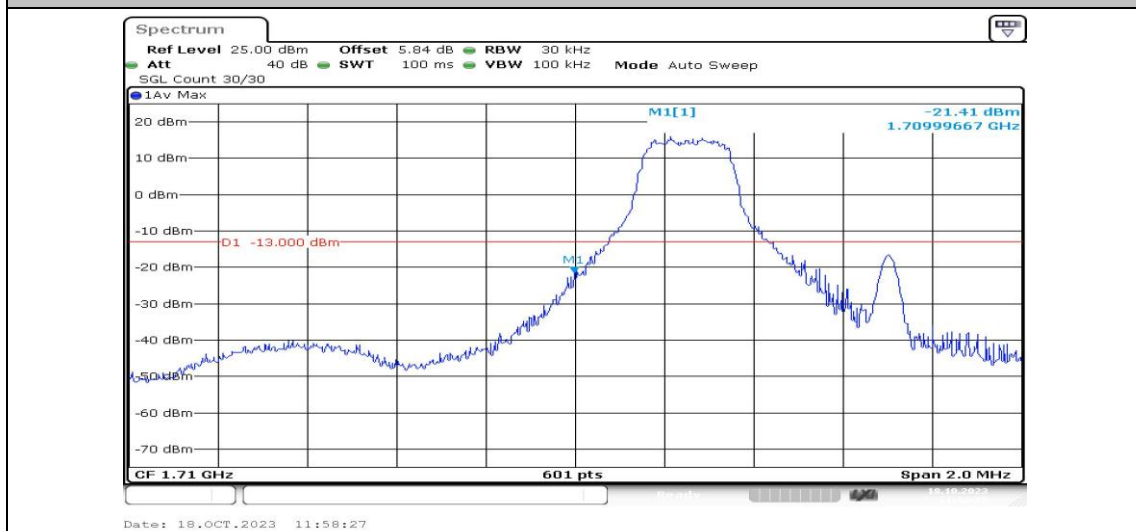

Band4-1.4MHz-16QAM-19957-1RB#0-PASS