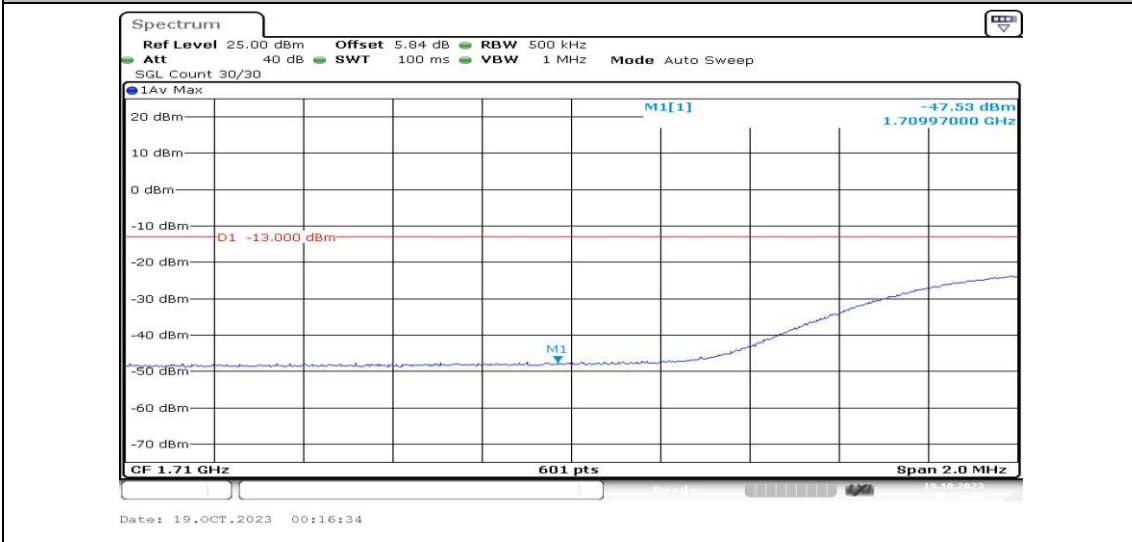

Band4-20MHz-QPSK-20050-1RB#99-PASS