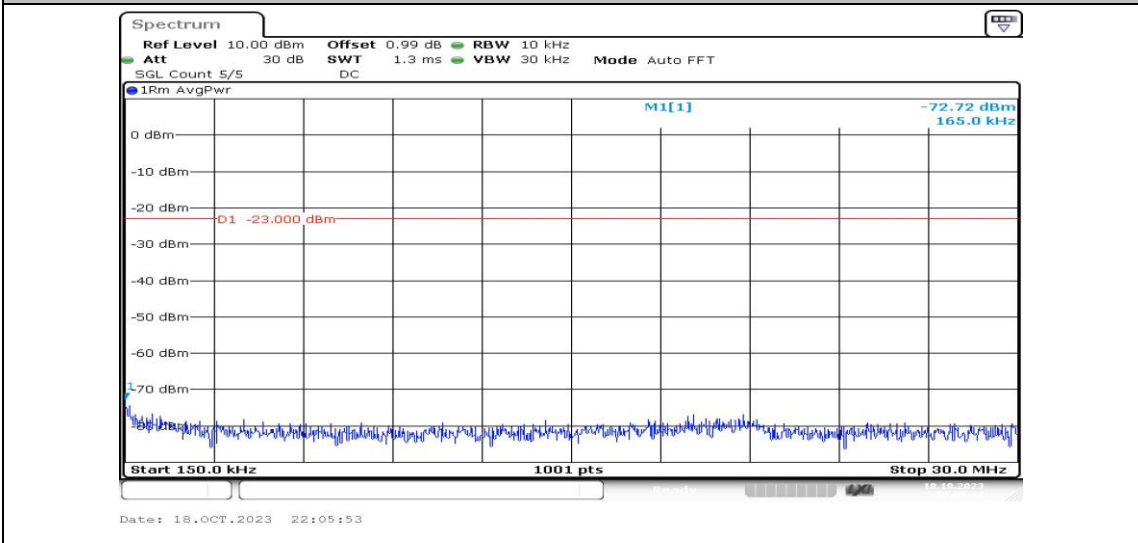

Band2-15MHz-16QAM-18675-1RB#0-Range1:0.009~0.15MHz-PASS

Band2-15MHz-16QAM-18675-1RB#0-Range2:0.15~30MHz-PASS