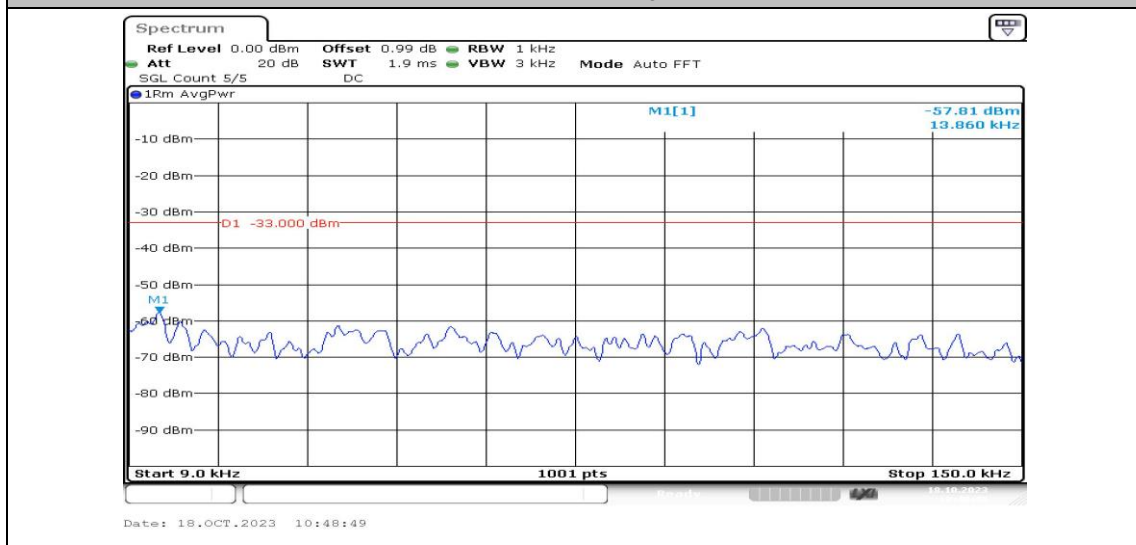

Band2-1.4MHz-16QAM-18607-1RB#0-Range1:0.009~0.15MHz-PASS