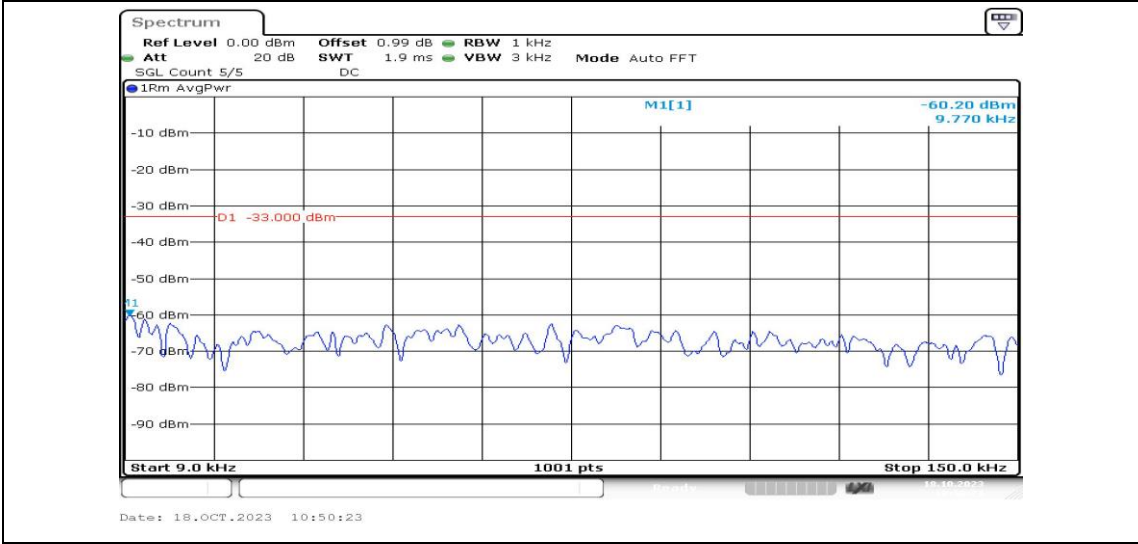

Band2-1.4MHz-16QAM-18900-1RB#0-Range1:0.009~0.15MHz-PASS