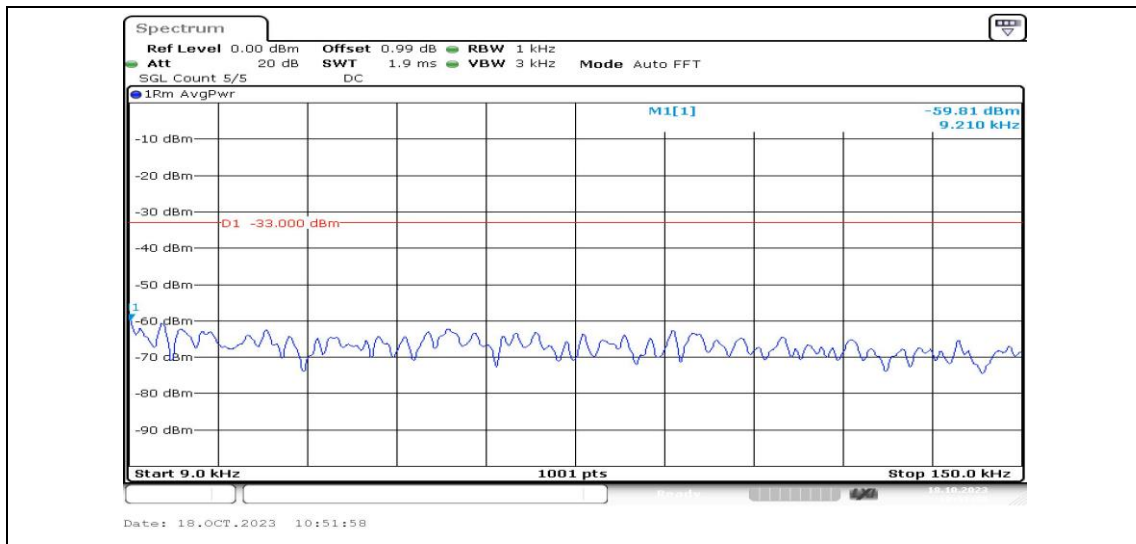

Band2-1.4MHz-16QAM-19193-1RB#0-Range1:0.009~0.15MHz-PASS