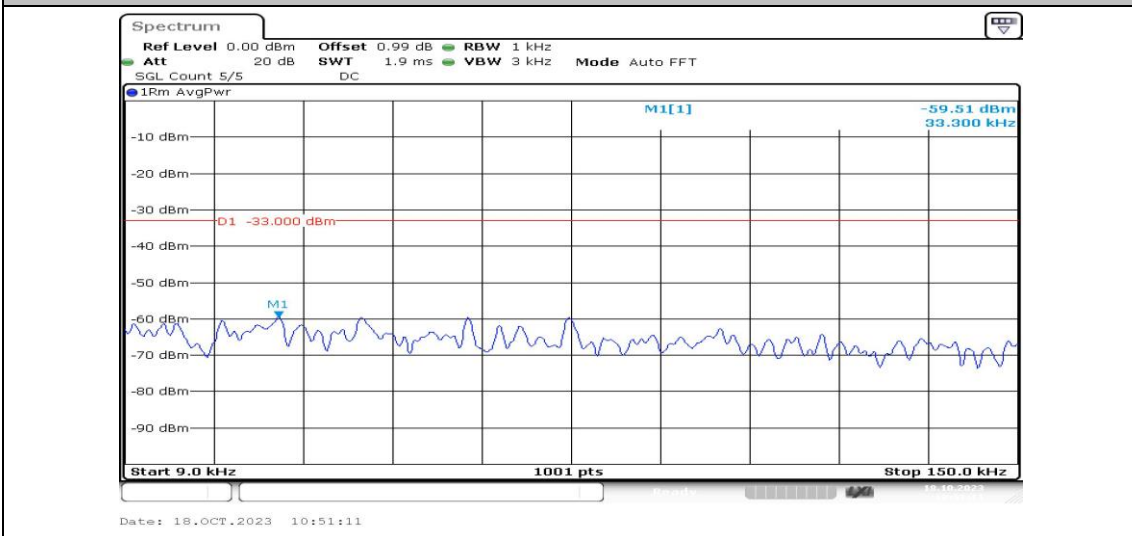

Band2-1.4MHz-QPSK-19193-1RB#0-Range1:0.009~0.15MHz-PASS