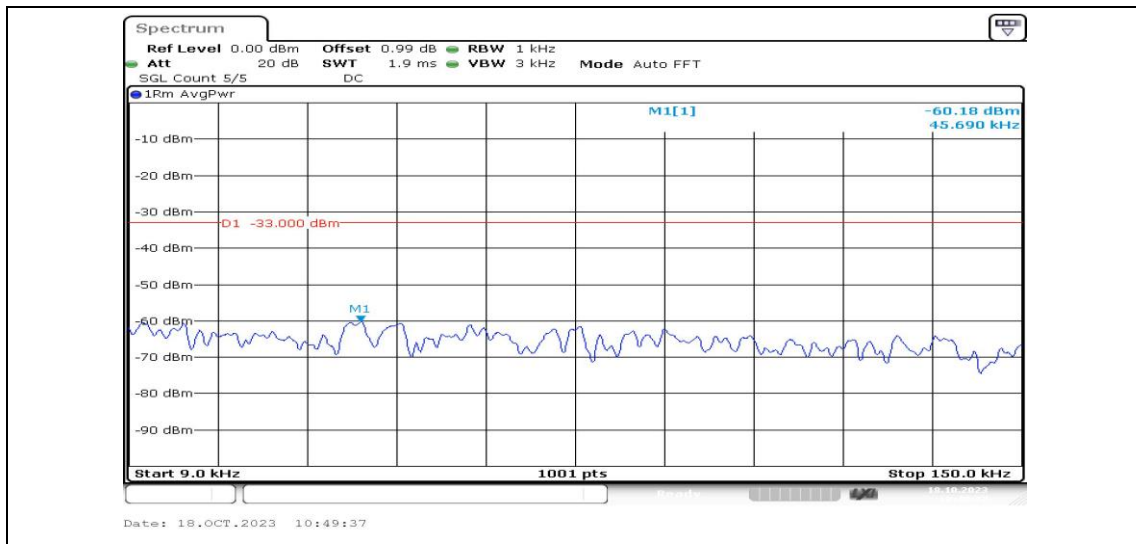

Band2-1.4MHz-QPSK-18900-1RB#0-Range1:0.009~0.15MHz-PASS