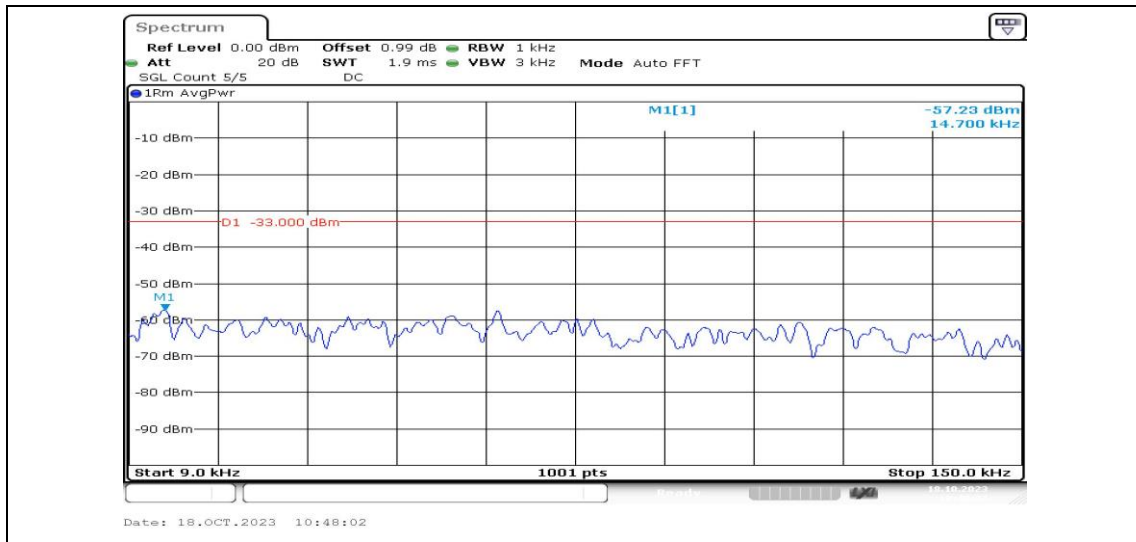

Band	20MHz	16QAM	19100	1RB#0	Range4:1000~20000MH	-49.5	PASS
	2				z	9	

Test Graphs

Band2-1.4MHz-QPSK-18607-1RB#0-Range1:0.009~0.15MHz-PASS