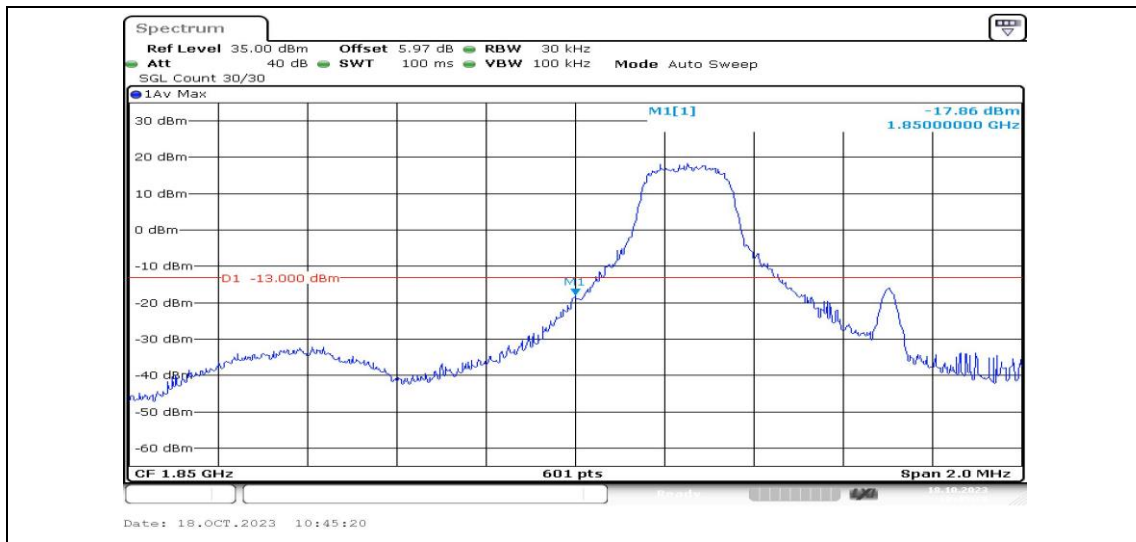

Test Graphs

Band2-1.4MHz-QPSK-18607-1RB#0-PASS