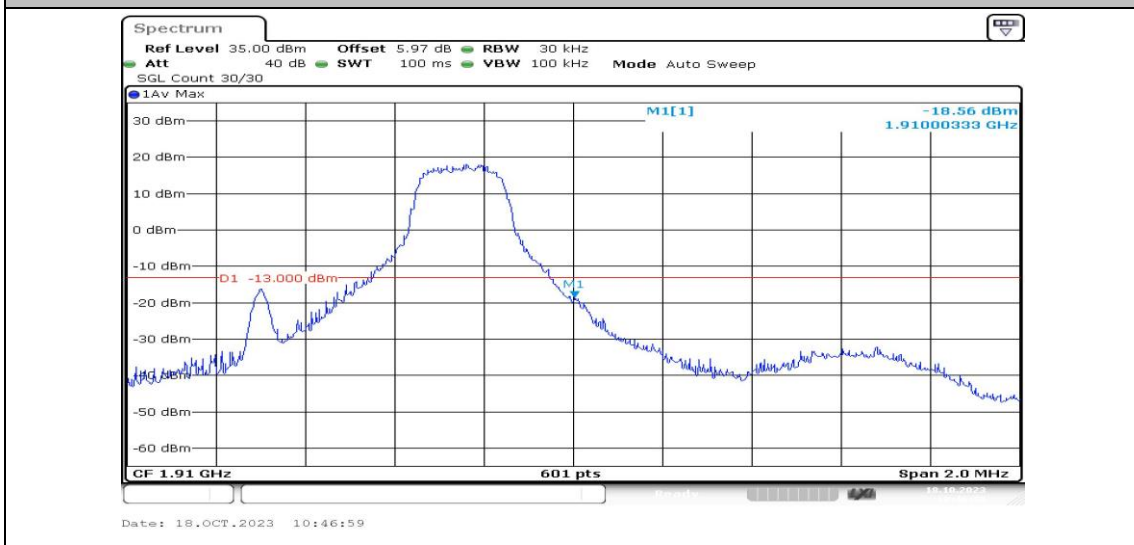

Band2-1.4MHz-QPSK-19193-1RB#5-PASS