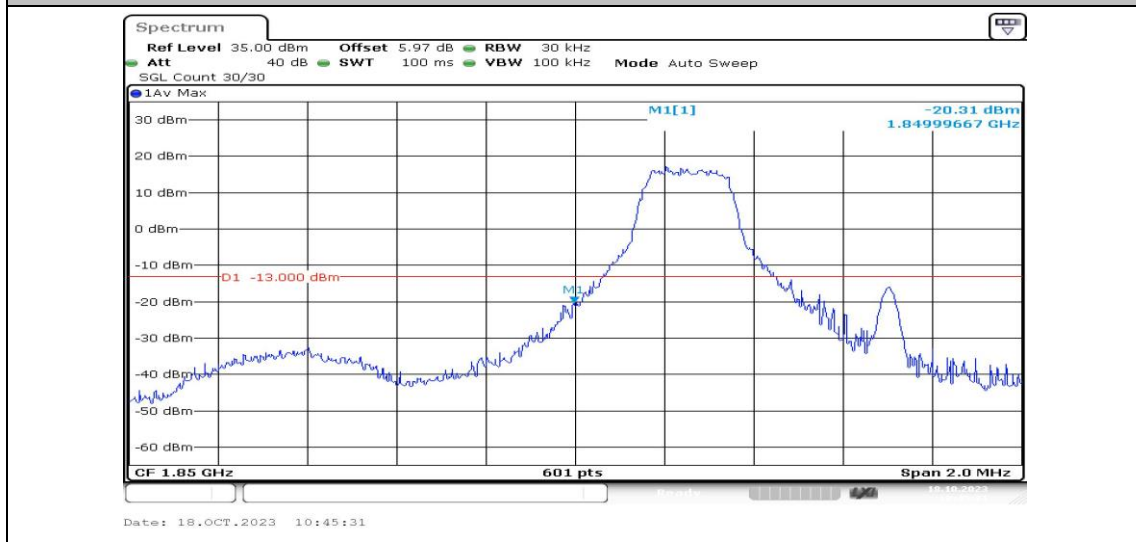

Band2-1.4MHz-16QAM-18607-1RB#0-PASS