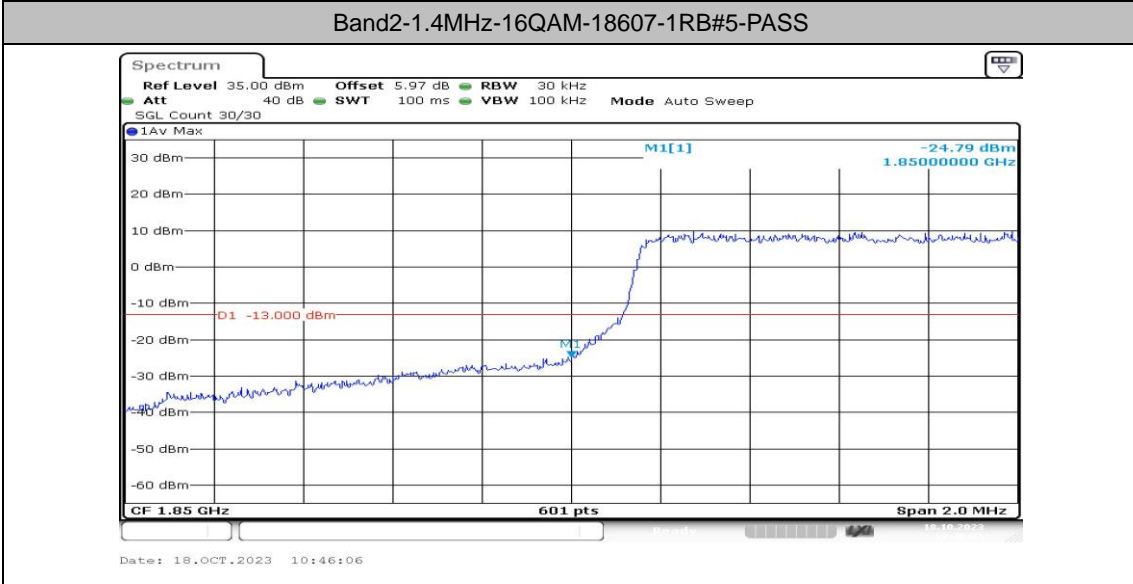

### Test Graphs

Band2-1.4MHz-QPSK-18607-1RB#0-PASS

Band2-1.4MHz-16QAM-18607-1RB#0-PASS