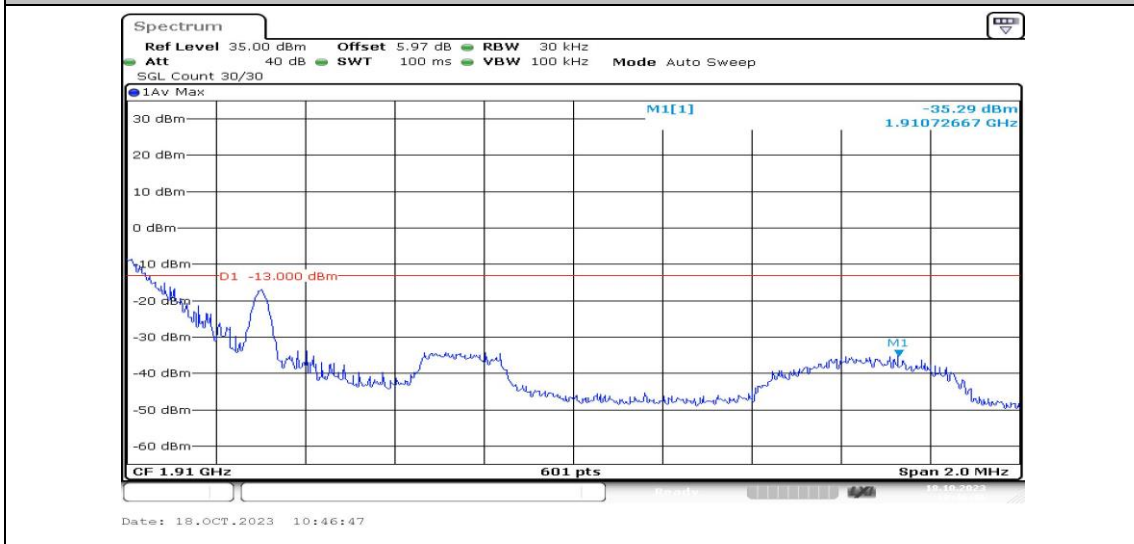

Band2-1.4MHz-16QAM-19193-1RB#0-PASS