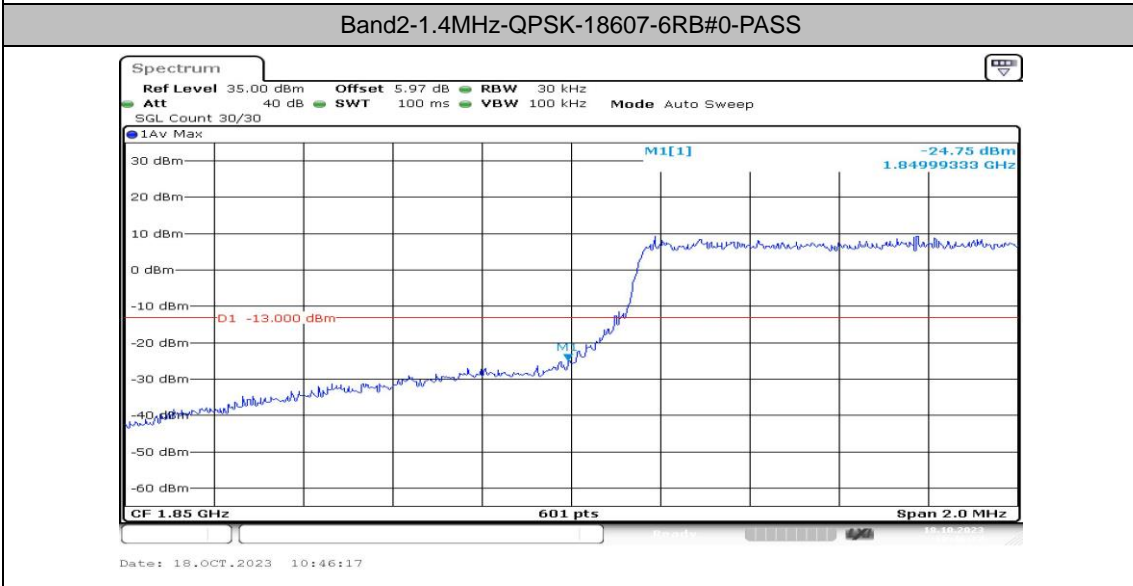

### Test Graphs

Band2-1.4MHz-QPSK-18607-1RB#0-PASS

Band2-1.4MHz-16QAM-18607-1RB#0-PASS