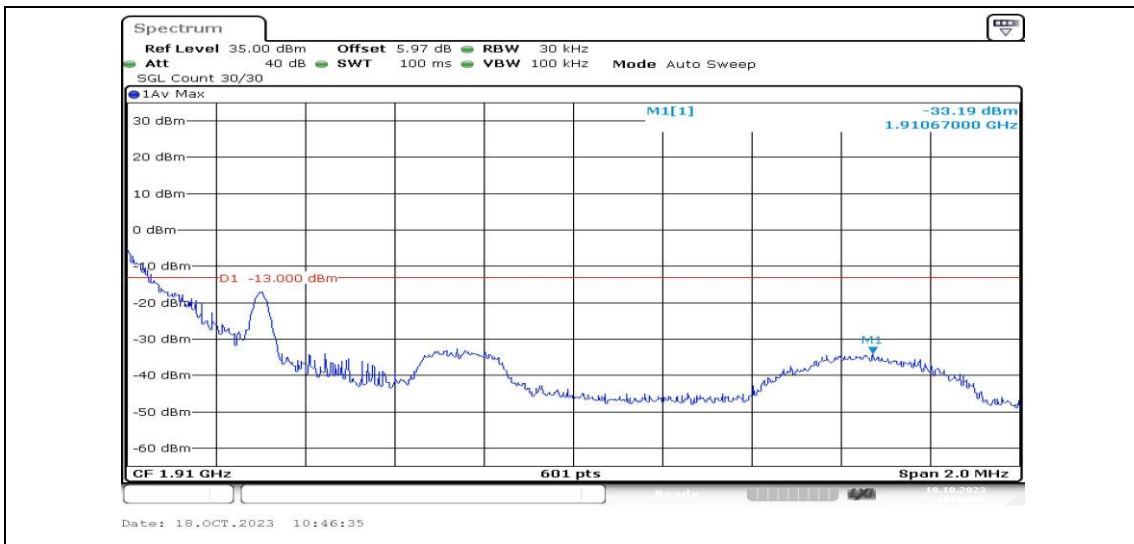

Band2-1.4MHz-QPSK-19193-1RB#0-PASS