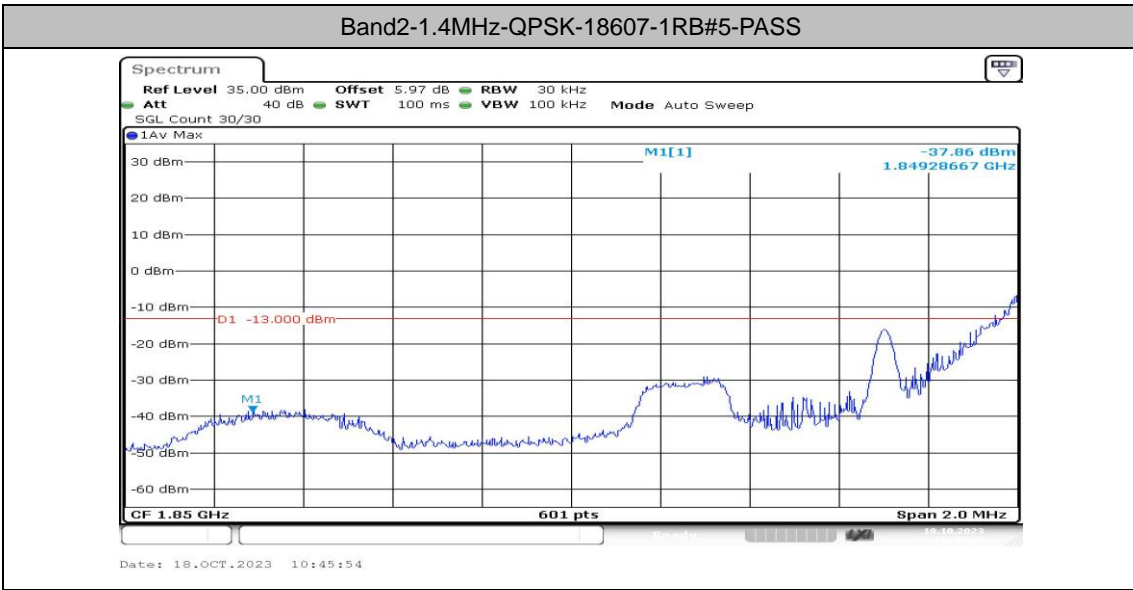

### Test Graphs

Band2-1.4MHz-QPSK-18607-1RB#0-PASS

Band2-1.4MHz-16QAM-18607-1RB#0-PASS