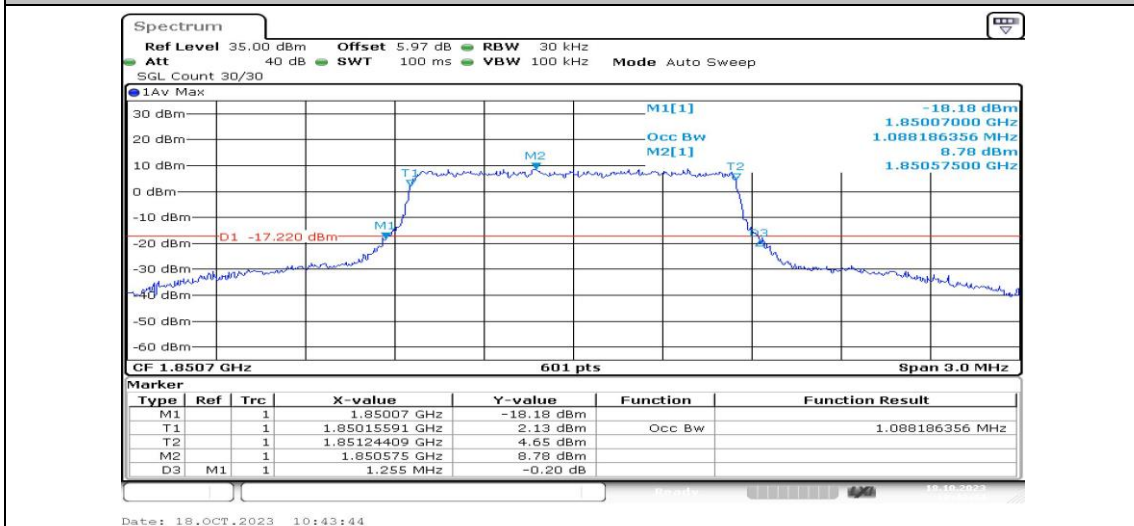

Band2-1.4MHz-16QAM-18607-6RB#0-PASS