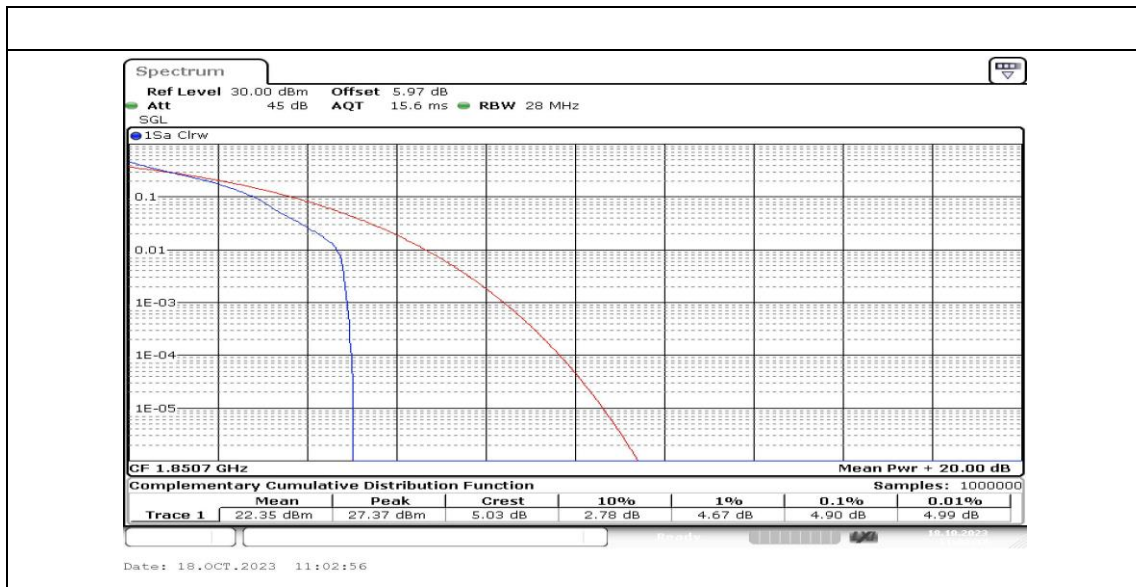

Test Graphs

Band2-1.4MHz-QPSK-18607-1RB#0-PASS