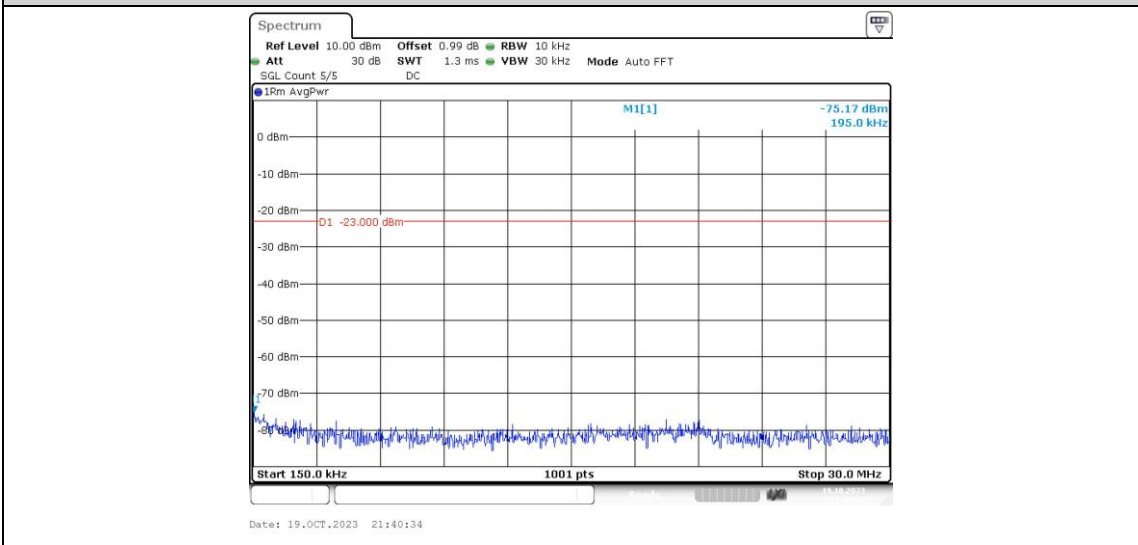

Band26-15MHz-16QAM-26865-1RB#0-Range2:0.15~30MHz