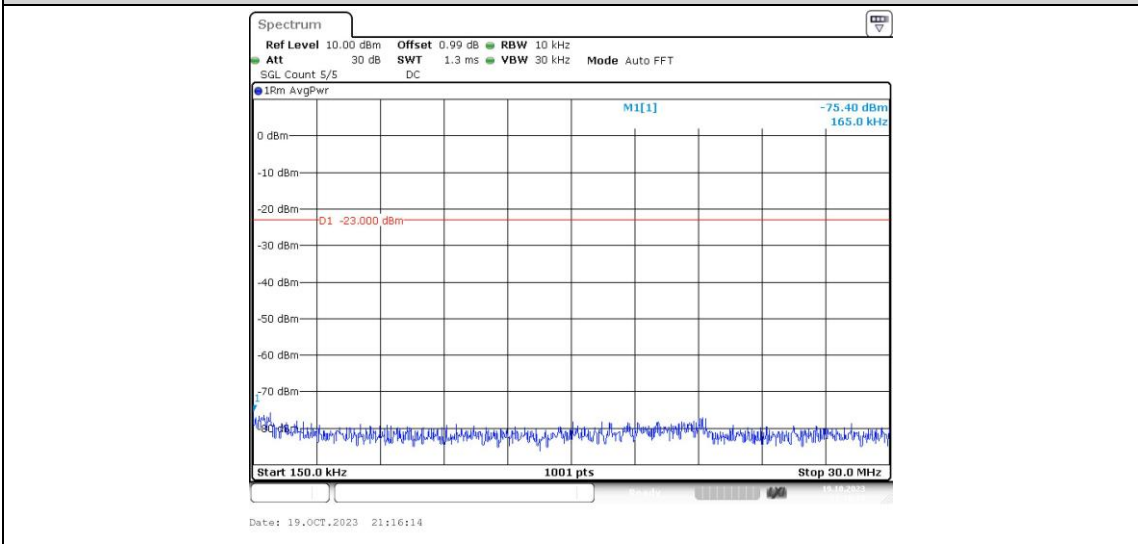

Band26-15MHz-QPSK-26915-1RB#0-Range3:30~1000MHz

Band26-15MHz-QPSK-26915-1RB#0-Range4:1000~10000MHz

Band26-15MHz-QPSK-26965-1RB#0-Range1:0.009~0.15MHz

Band26-15MHz-QPSK-26965-1RB#0-Range2:0.15~30MHz

Band26-15MHz-QPSK-26965-1RB#0-Range3:30~1000MHz