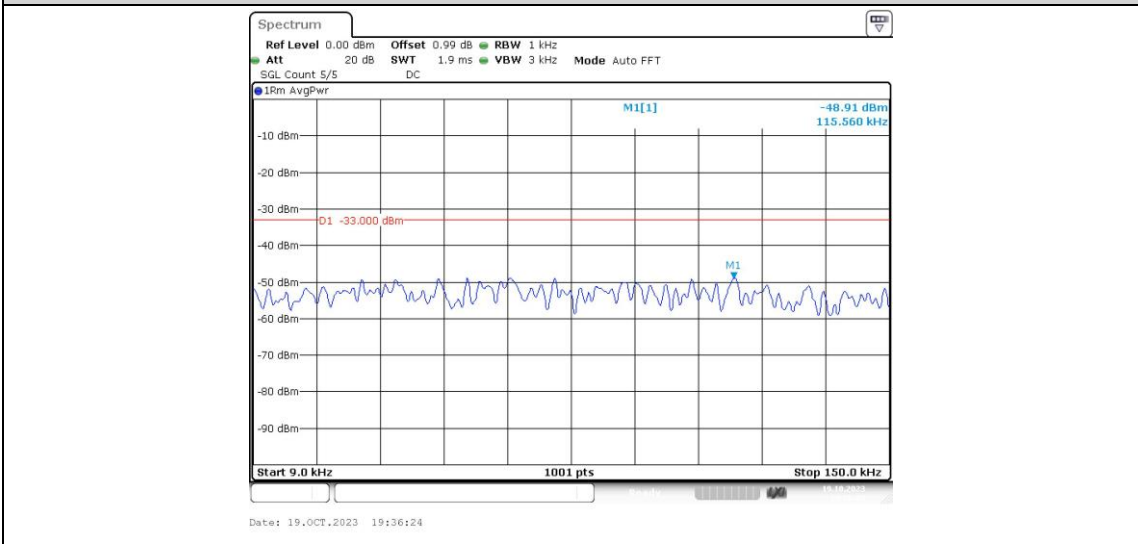

Band26-3MHz-QPSK-26805-1RB#0-Range1:0.009~0.15MHz