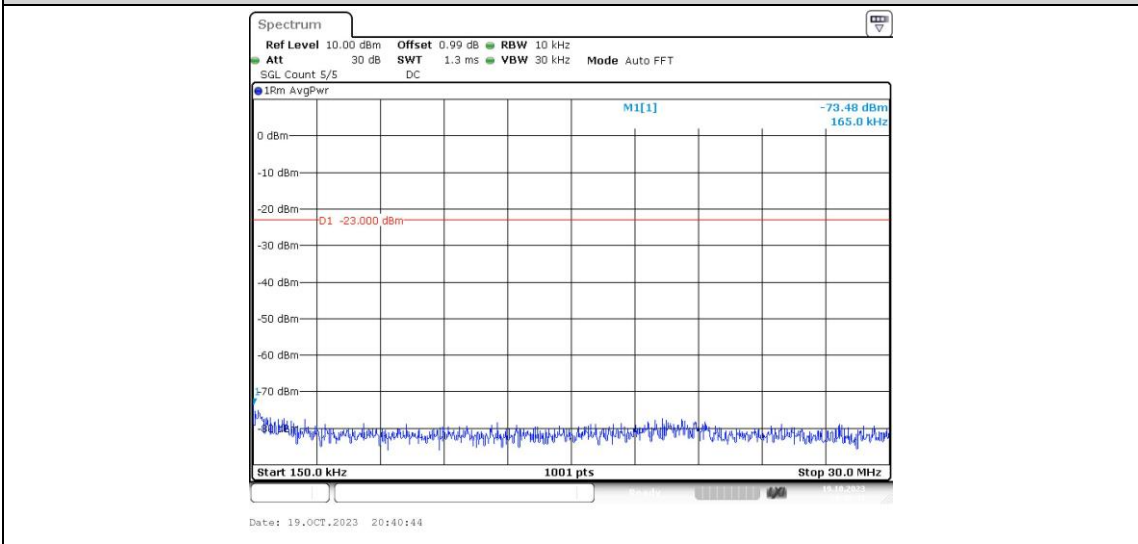

Band26-5MHz-16QAM-27015-1RB#0-Range2:0.15~30MHz