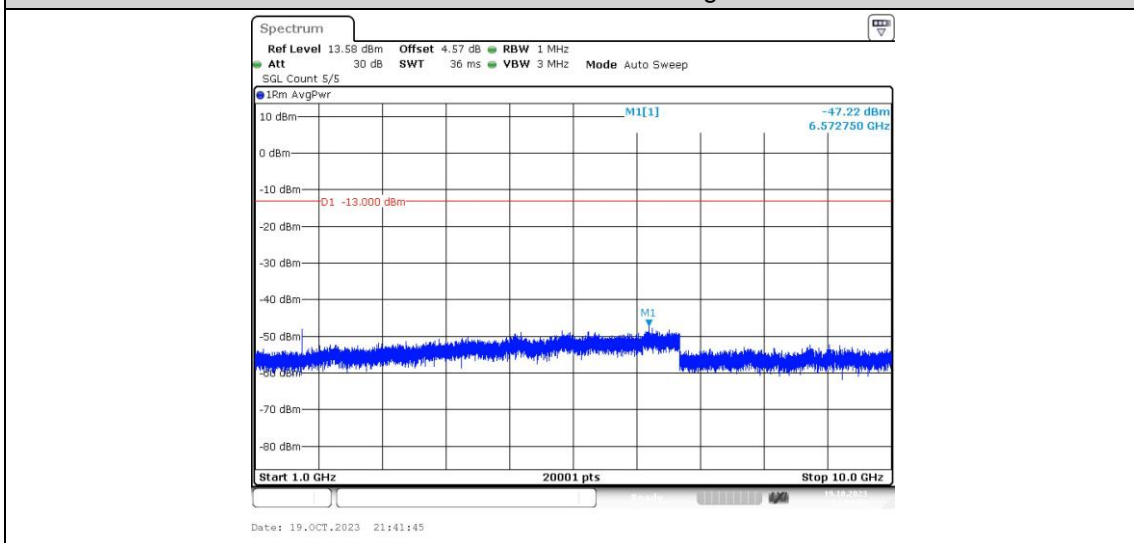

Band26-15MHz-16QAM-26915-1RB#0-Range1:0.009~0.15MHz

Band26-15MHz-16QAM-26915-1RB#0-Range2:0.15~30MHz

Band26-15MHz-16QAM-26915-1RB#0-Range3:30~1000MHz

Band26-15MHz-16QAM-26915-1RB#0-Range4:1000~10000MHz

Band26-15MHz-16QAM-26965-1RB#0-Range1:0.009~0.15MHz