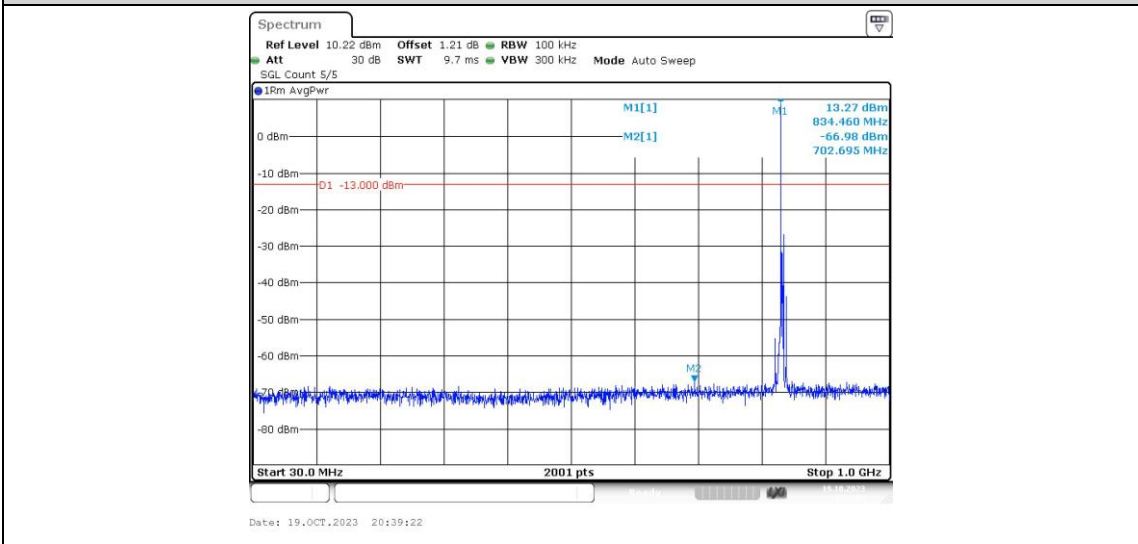

Band26-5MHz-16QAM-26815-1RB#0-Range3:30~1000MHz

Band26-5MHz-16QAM-26815-1RB#0-Range4:1000~10000MHz

Band26-5MHz-16QAM-26915-1RB#0-Range1:0.009~0.15MHz

Band26-5MHz-16QAM-26915-1RB#0-Range2:0.15~30MHz

Band26-5MHz-16QAM-26915-1RB#0-Range3:30~1000MHz