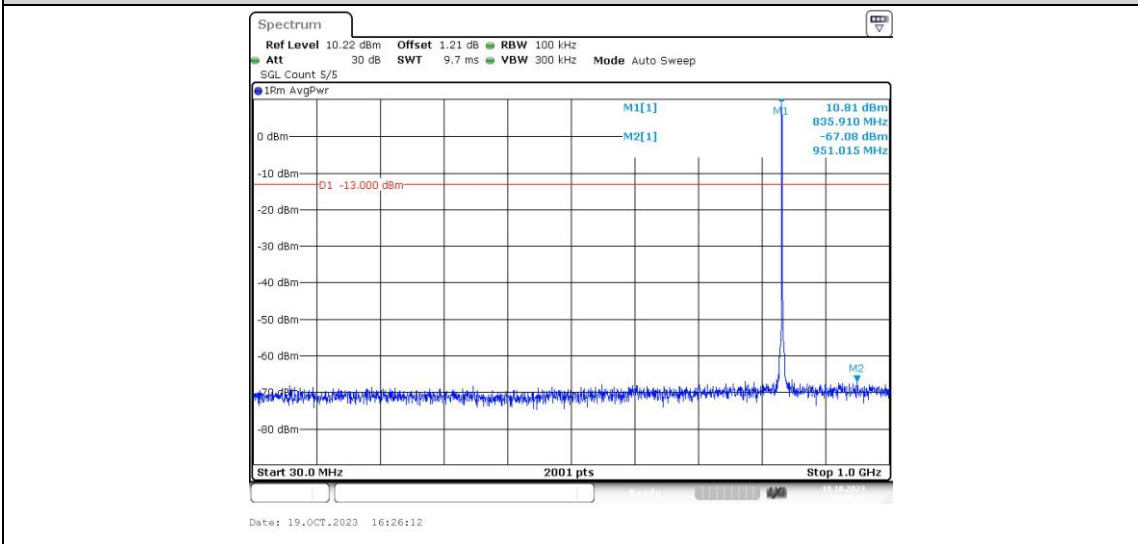

Band26-1.4MHz-16QAM-26915-1RB#0-Range3:30~1000MHz

Band26-1.4MHz-16QAM-26915-1RB#0-Range4:1000~10000MHz

Band26-1.4MHz-16QAM-27033-1RB#0-Range1:0.009~0.15MHz

Band26-1.4MHz-16QAM-27033-1RB#0-Range2:0.15~30MHz