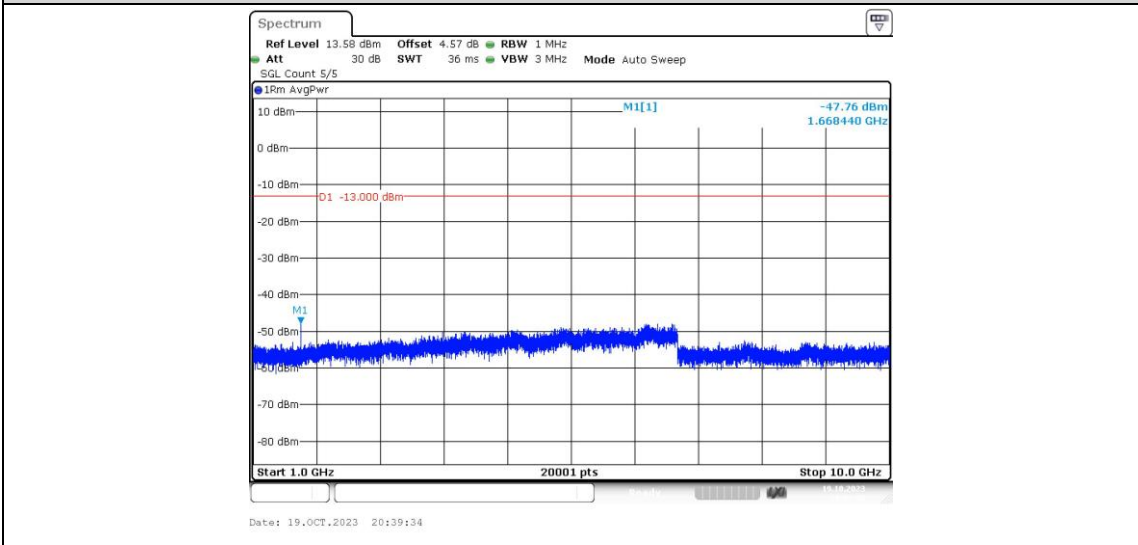

Band26-5MHz-16QAM-26915-1RB#0-Range4:1000~10000MHz