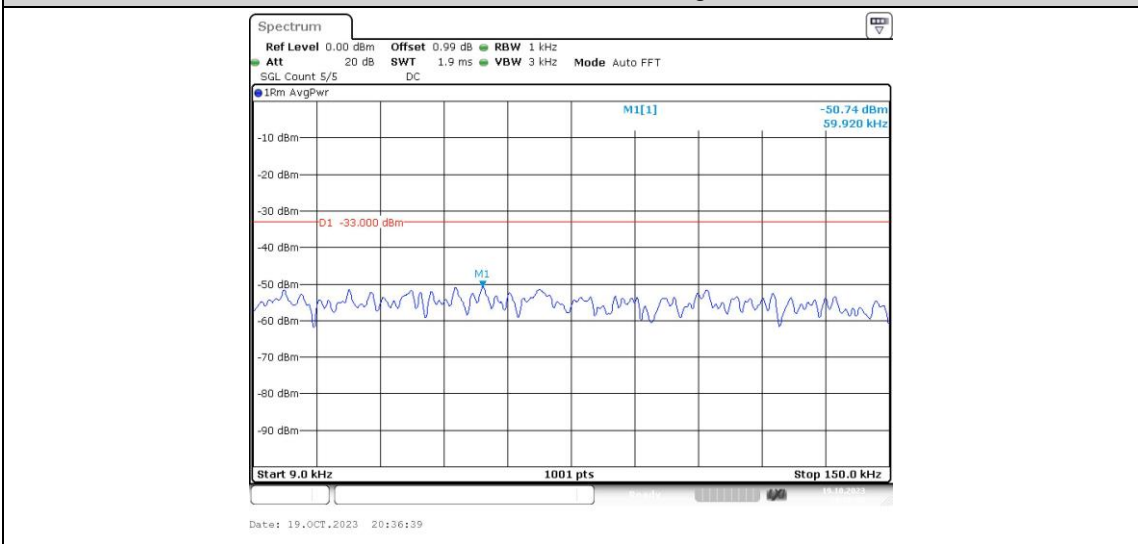

Band26-5MHz-QPSK-26815-1RB#0-Range1:0.009~0.15MHz