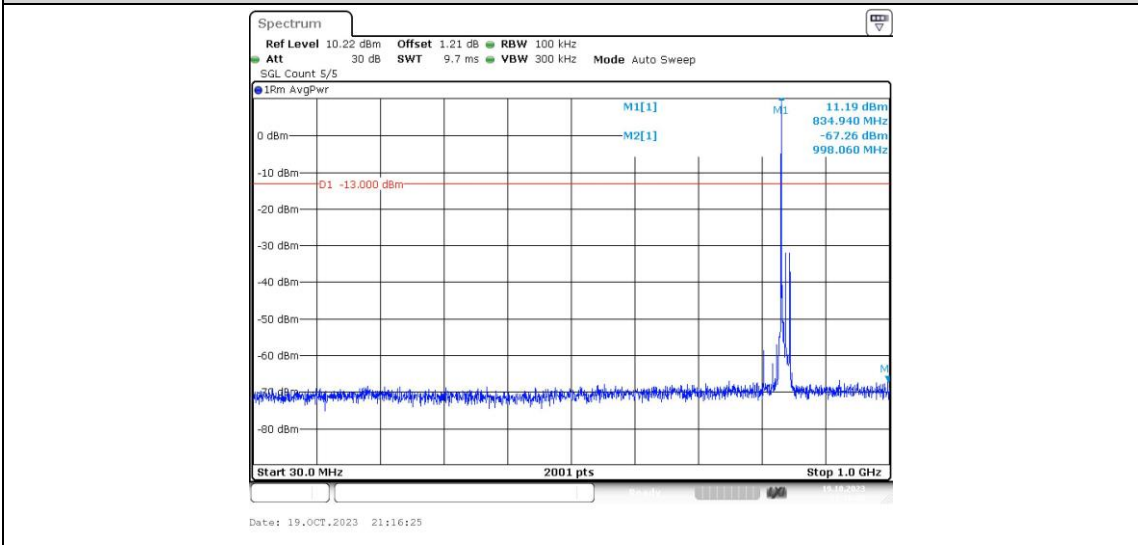

Band26-15MHz-QPSK-26915-1RB#0-Range3:30~1000MHz

Band26-15MHz-QPSK-26915-1RB#0-Range4:1000~10000MHz

Band26-15MHz-QPSK-26965-1RB#0-Range1:0.009~0.15MHz

Band26-15MHz-QPSK-26965-1RB#0-Range2:0.15~30MHz

Band26-15MHz-QPSK-26965-1RB#0-Range3:30~1000MHz