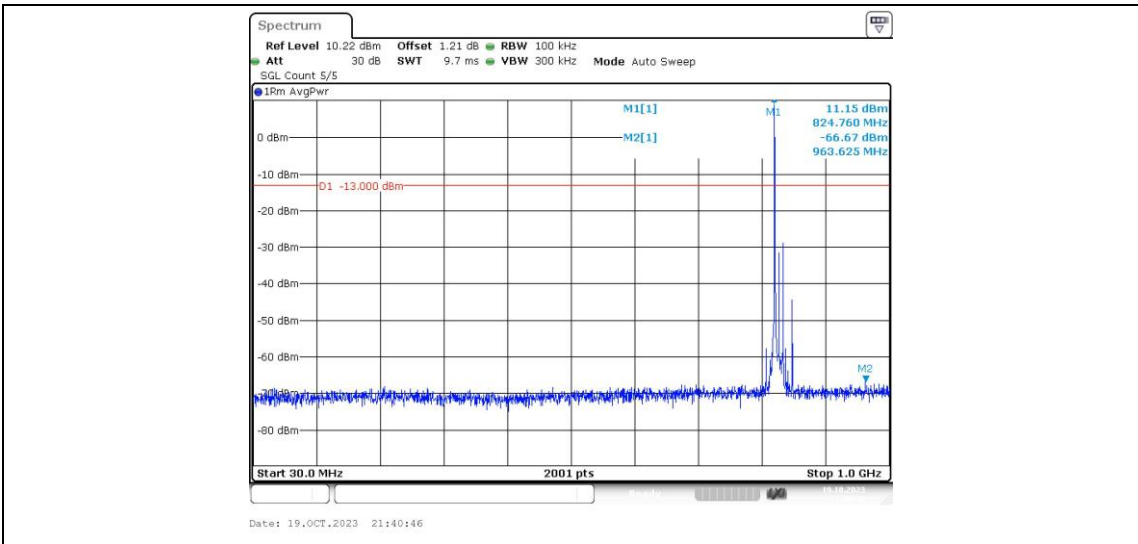

Band26-15MHz-QPSK-26965-1RB#0-Range4:1000~10000MHz

Band26-15MHz-16QAM-26865-1RB#0-Range1:0.009~0.15MHz

Band26-15MHz-16QAM-26865-1RB#0-Range2:0.15~30MHz

Band26-15MHz-16QAM-26865-1RB#0-Range3:30~1000MHz

Band26-15MHz-16QAM-26865-1RB#0-Range4:1000~10000MHz