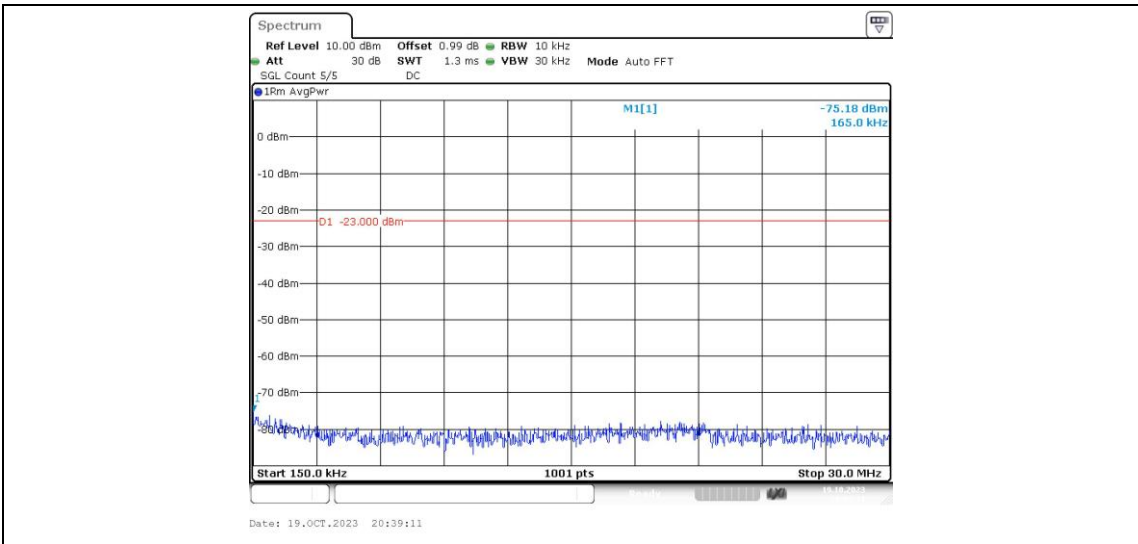

Band26-5MHz-16QAM-26815-1RB#0-Range3:30~1000MHz

Band26-5MHz-16QAM-26815-1RB#0-Range4:1000~10000MHz

Band26-5MHz-16QAM-26915-1RB#0-Range1:0.009~0.15MHz

Band26-5MHz-16QAM-26915-1RB#0-Range2:0.15~30MHz

Band26-5MHz-16QAM-26915-1RB#0-Range3:30~1000MHz