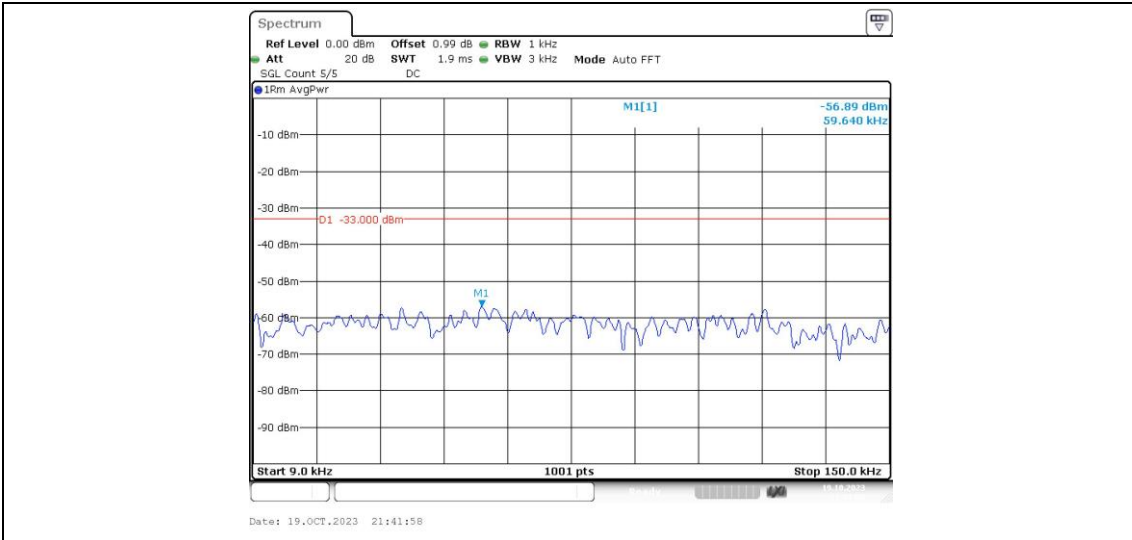

Band26-15MHz-16QAM-26915-1RB#0-Range1:0.009~0.15MHz

Band26-15MHz-16QAM-26915-1RB#0-Range2:0.15~30MHz

Band26-15MHz-16QAM-26915-1RB#0-Range3:30~1000MHz

Band26-15MHz-16QAM-26915-1RB#0-Range4:1000~10000MHz

Band26-15MHz-16QAM-26965-1RB#0-Range1:0.009~0.15MHz