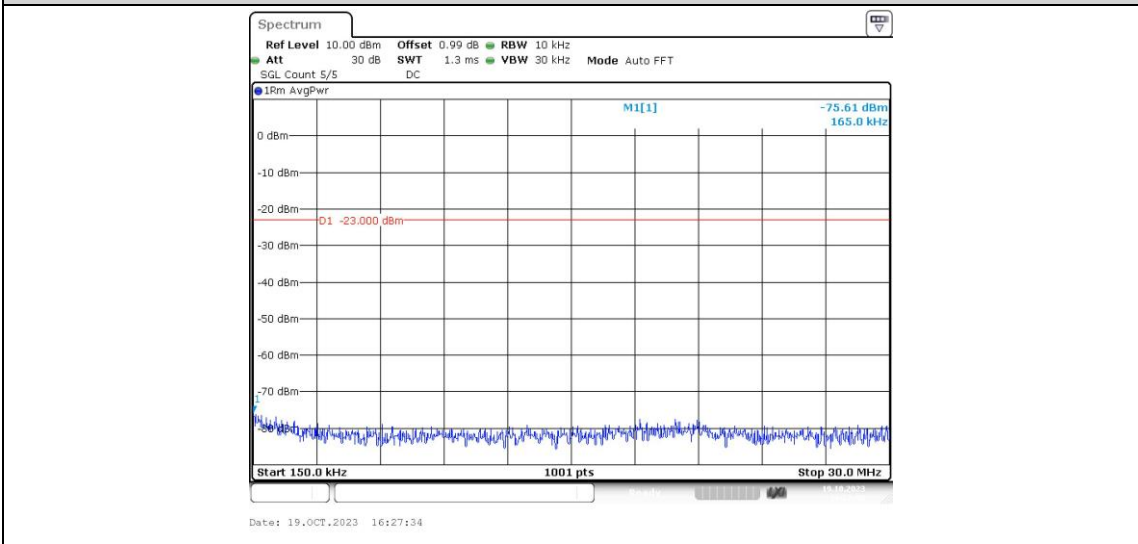

Band26-1.4MHz-16QAM-26915-1RB#0-Range3:30~1000MHz

Band26-1.4MHz-16QAM-26915-1RB#0-Range4:1000~10000MHz

Band26-1.4MHz-16QAM-27033-1RB#0-Range1:0.009~0.15MHz

Band26-1.4MHz-16QAM-27033-1RB#0-Range2:0.15~30MHz