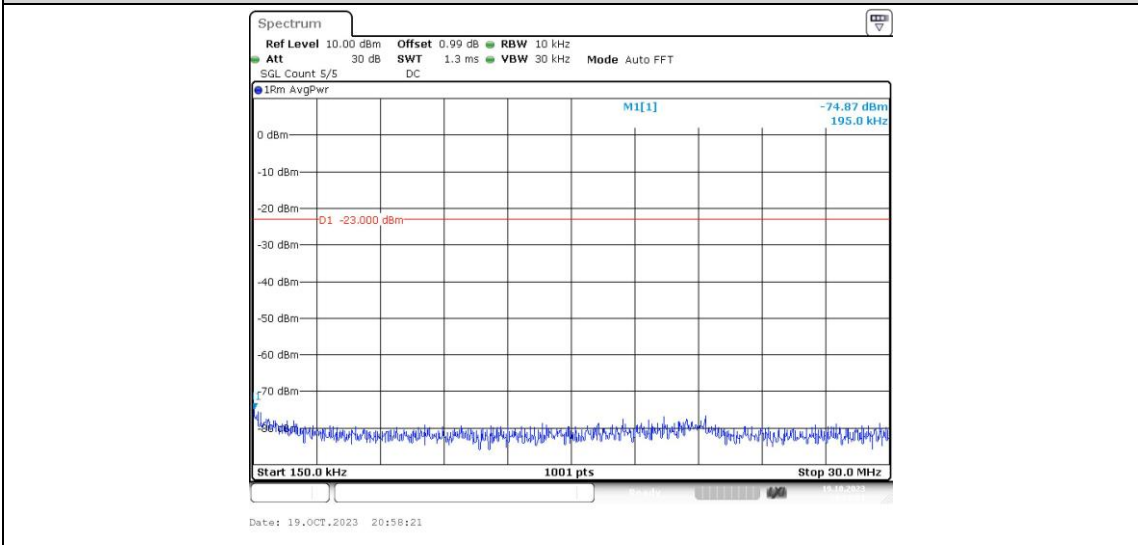

Band26-10MHz-QPSK-26840-1RB#0-Range2:0.15~30MHz

Band26-10MHz-QPSK-26840-1RB#0-Range3:30~1000MHz