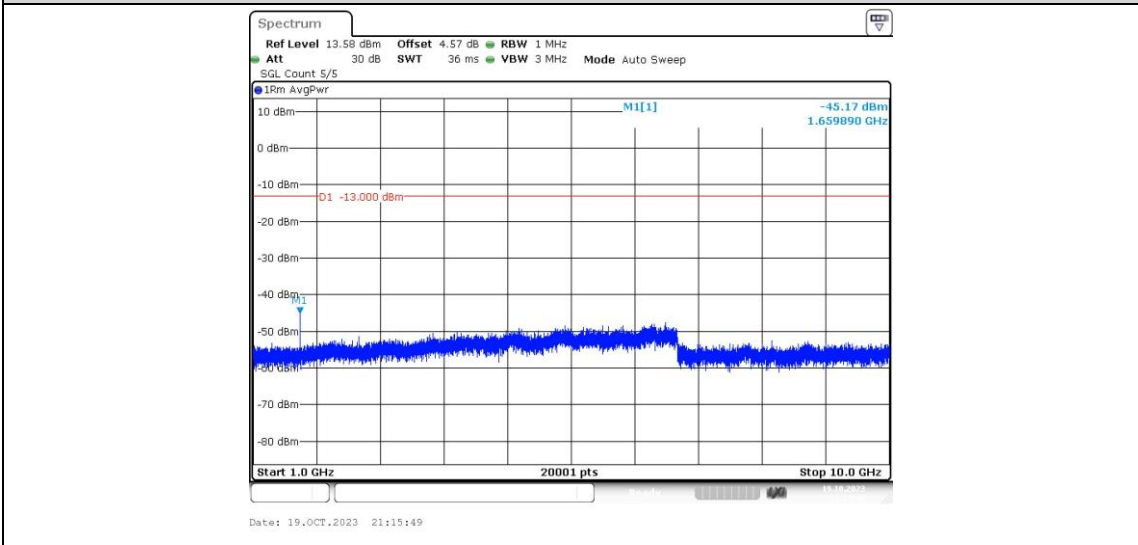

Band26-15MHz-QPSK-26915-1RB#0-Range4:1000~10000MHz