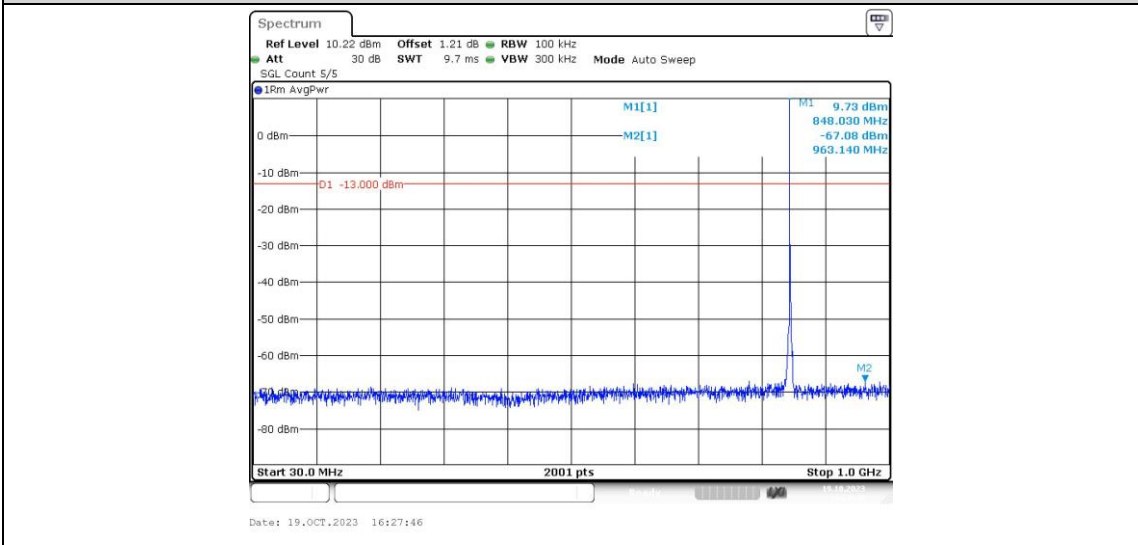

Band26-1.4MHz-16QAM-27033-1RB#0-Range3:30~1000MHz