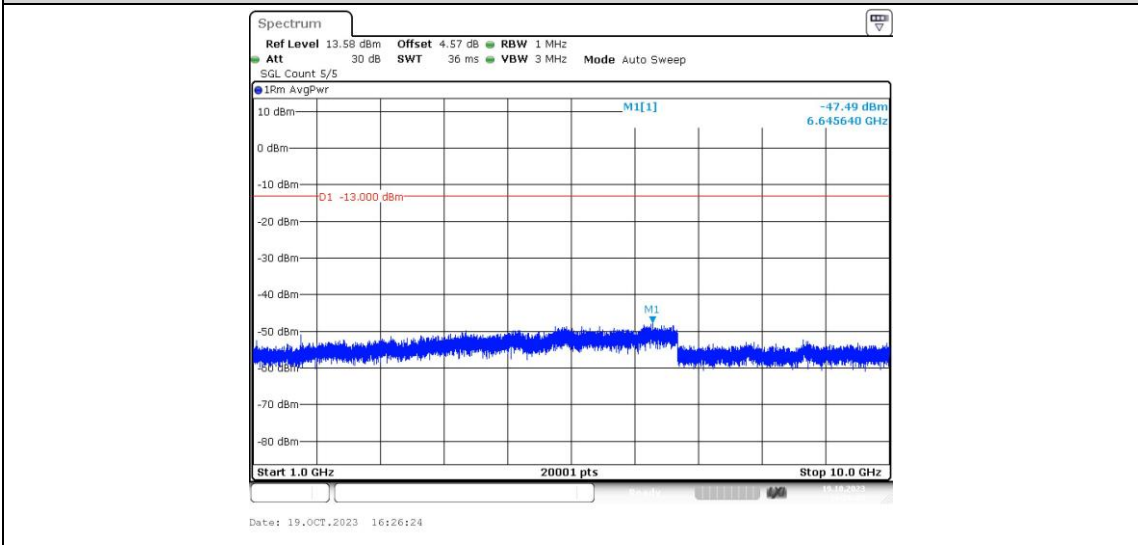

Band26-1.4MHz-16QAM-26915-1RB#0-Range3:30~1000MHz

Band26-1.4MHz-16QAM-26915-1RB#0-Range4:1000~10000MHz

Band26-1.4MHz-16QAM-27033-1RB#0-Range1:0.009~0.15MHz

Band26-1.4MHz-16QAM-27033-1RB#0-Range2:0.15~30MHz