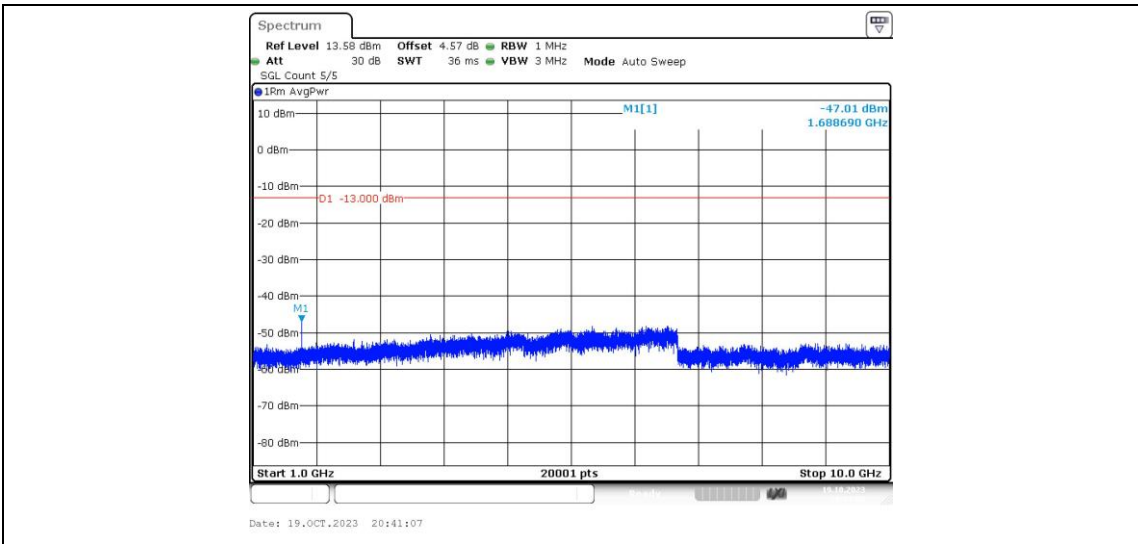

Band26-5MHz-16QAM-26915-1RB#0-Range4:1000~10000MHz

Band26-5MHz-16QAM-27015-1RB#0-Range1:0.009~0.15MHz

Band26-5MHz-16QAM-27015-1RB#0-Range2:0.15~30MHz

Band26-5MHz-16QAM-27015-1RB#0-Range3:30~1000MHz

Band26-5MHz-16QAM-27015-1RB#0-Range4:1000~10000MHz