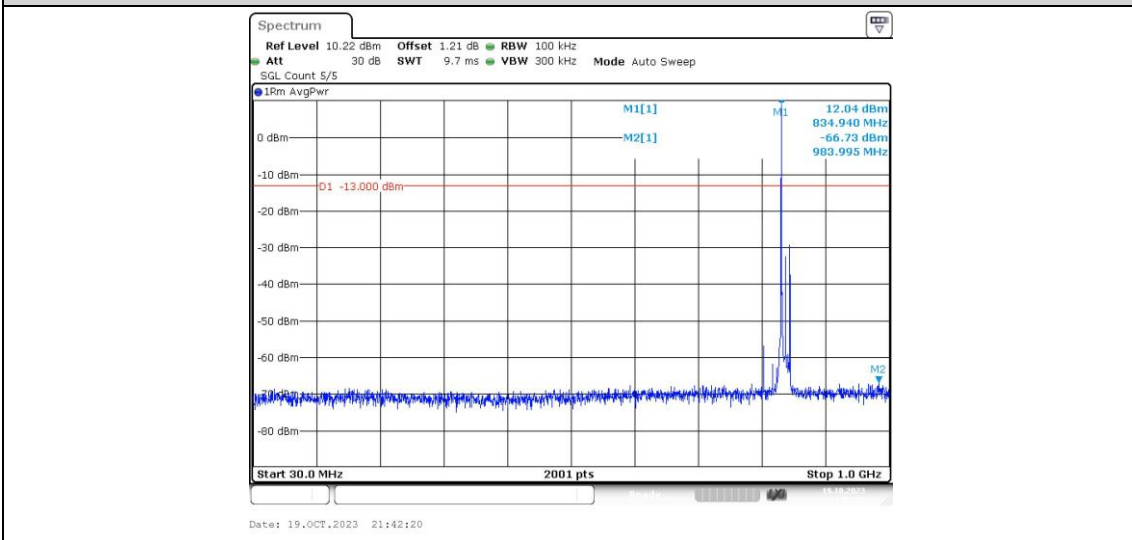

Band26-15MHz-16QAM-26965-1RB#0-Range3:30~1000MHz