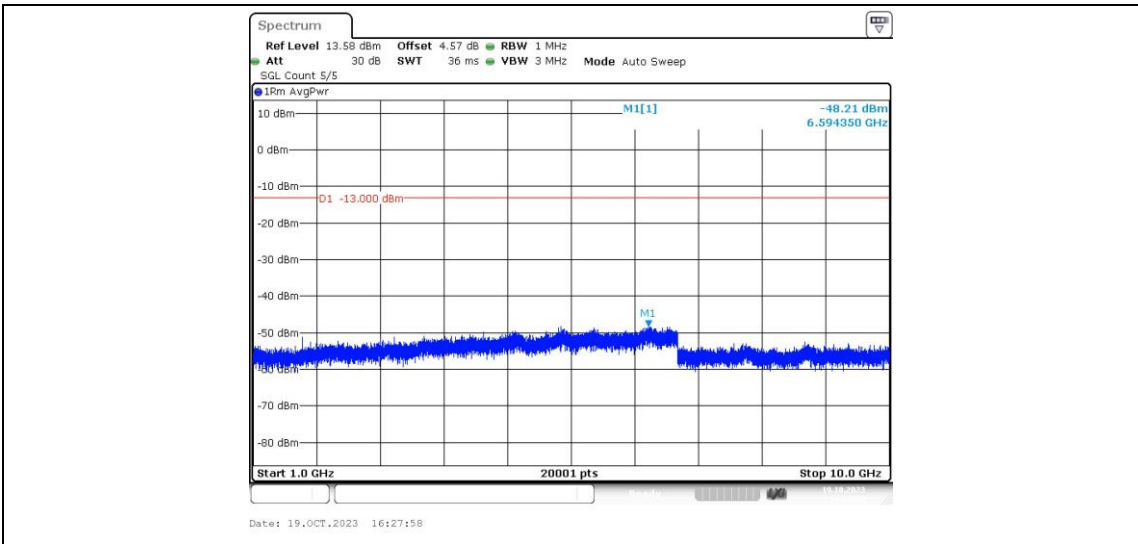

Band26-1.4MHz-16QAM-27033-1RB#0-Range4:1000~10000MHz