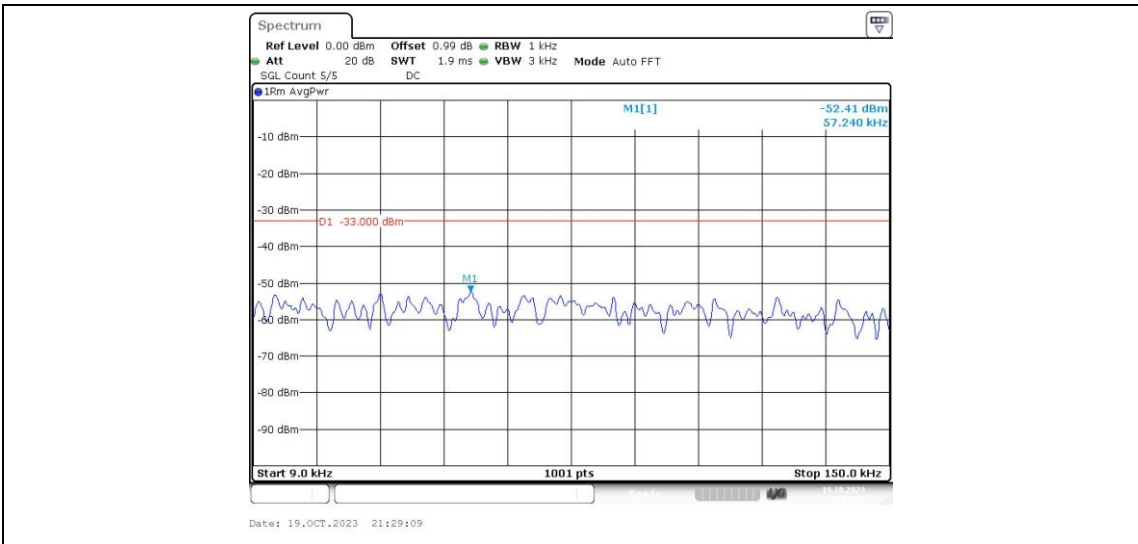

Band26-10MHz-16QAM-26990-1RB#0-Range1:0.009~0.15MHz