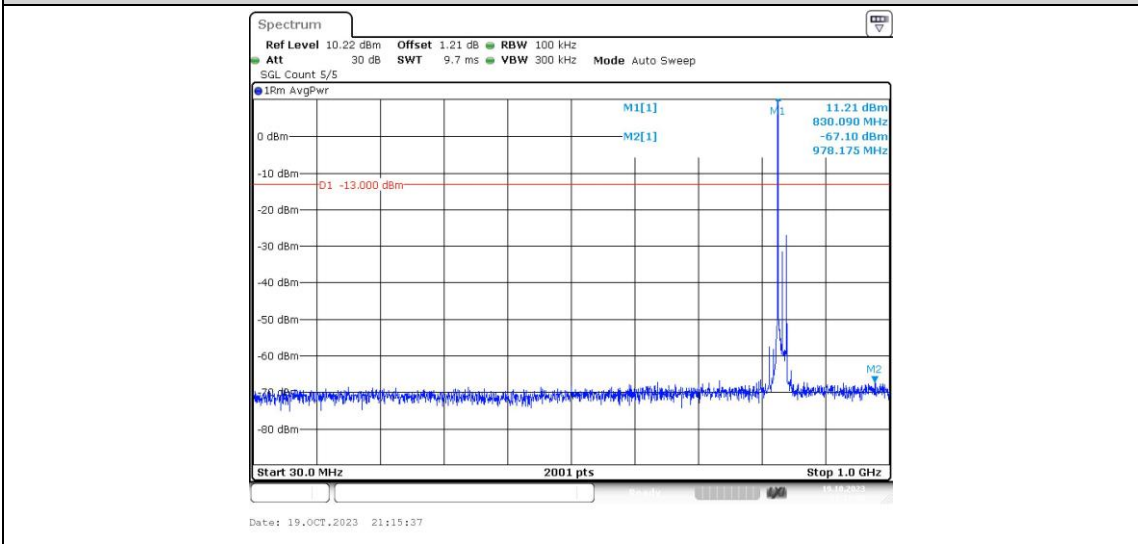

Band26-15MHz-QPSK-26915-1RB#0-Range3:30~1000MHz