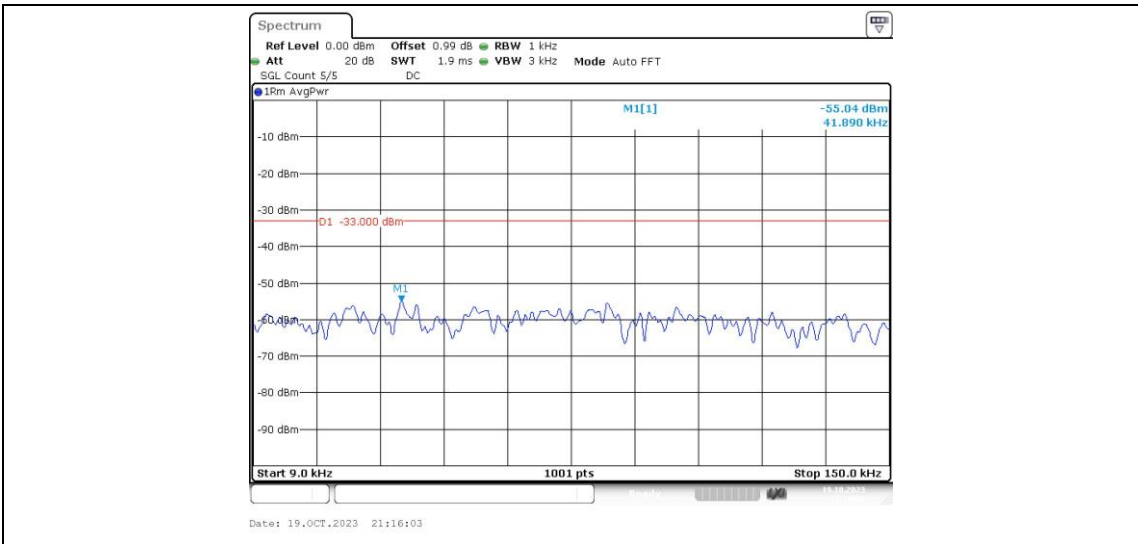

Band26-15MHz-QPSK-26965-1RB#0-Range1:0.009~0.15MHz