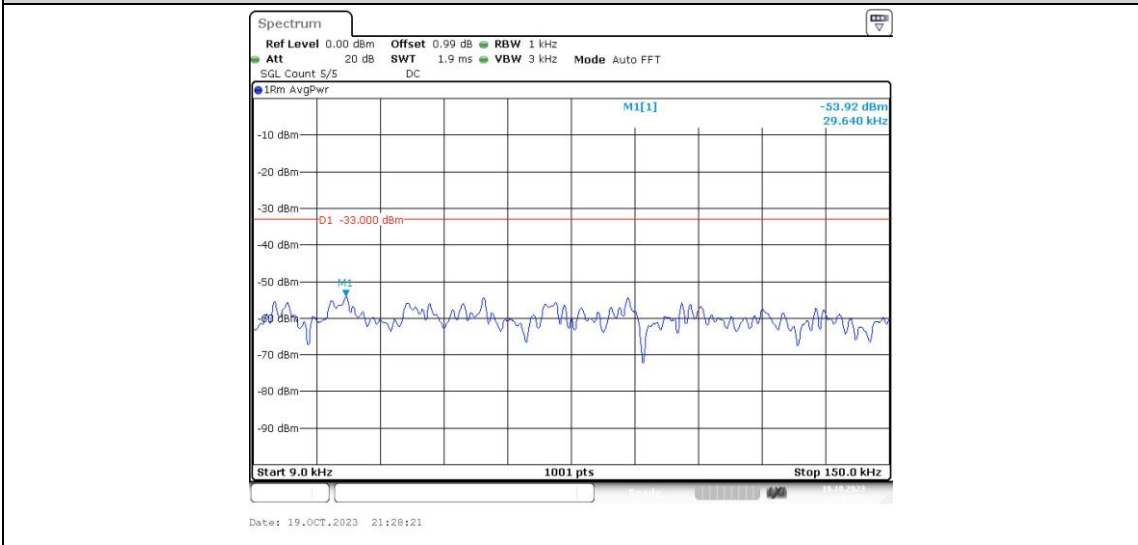

Band26-10MHz-16QAM-26915-1RB#0-Range1:0.009~0.15MHz