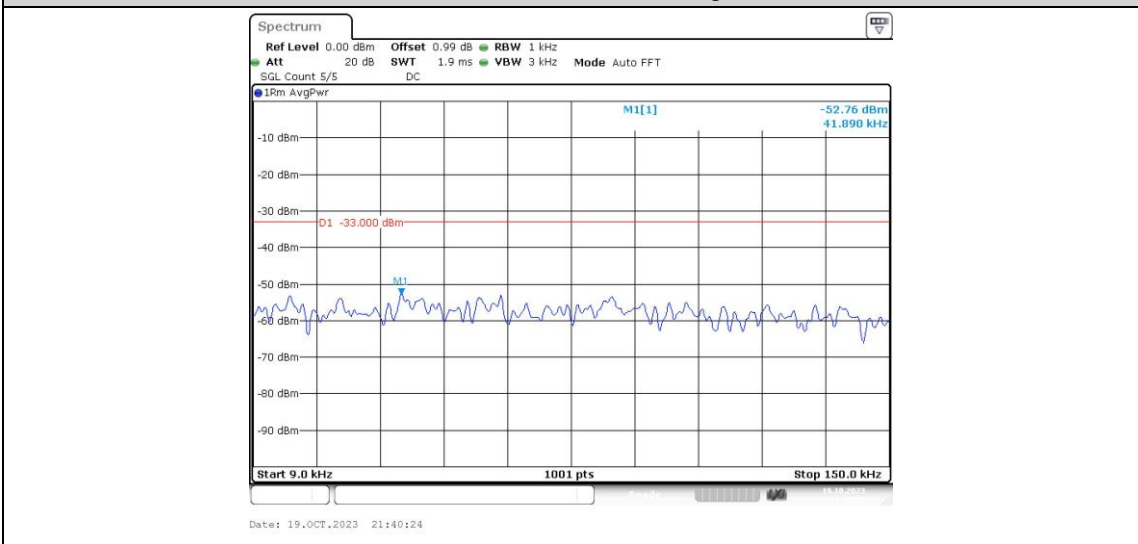

Band26-15MHz-16QAM-26865-1RB#0-Range1:0.009~0.15MHz