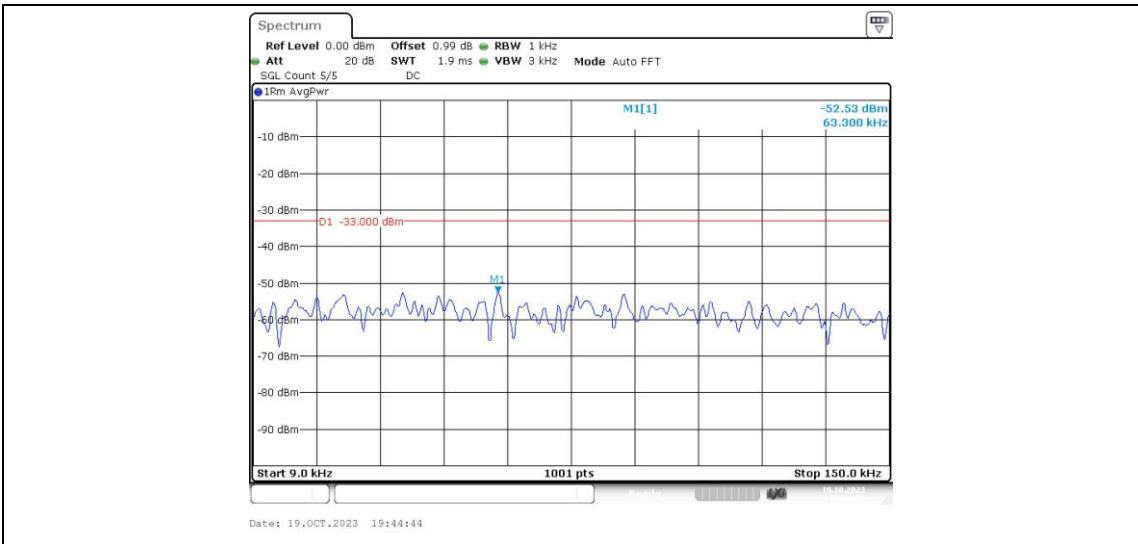

Band26-3MHz-16QAM-27025-1RB#0-Range1:0.009~0.15MHz