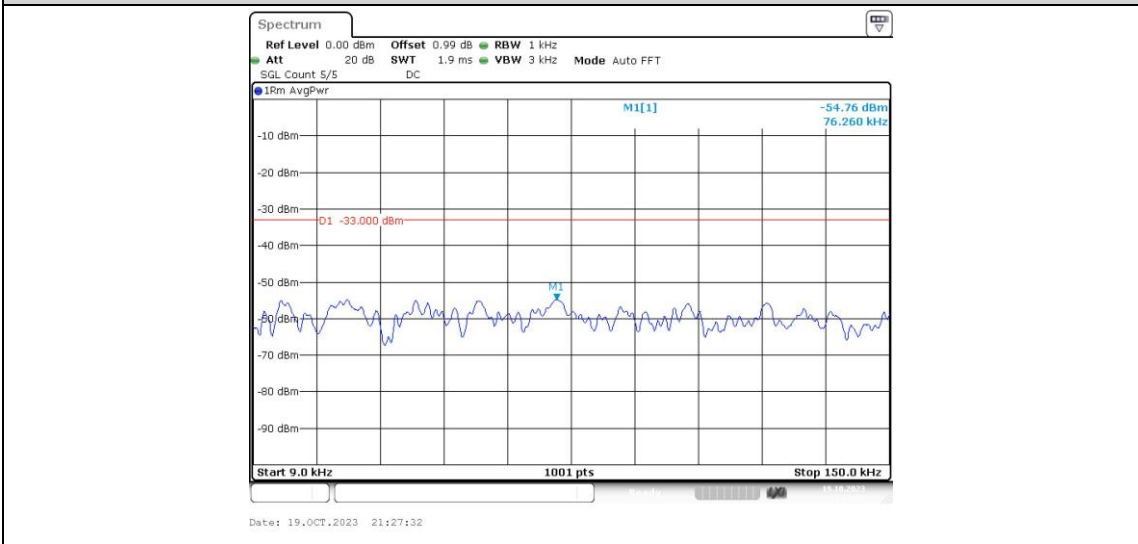

Band26-10MHz-16QAM-26840-1RB#0-Range1:0.009~0.15MHz