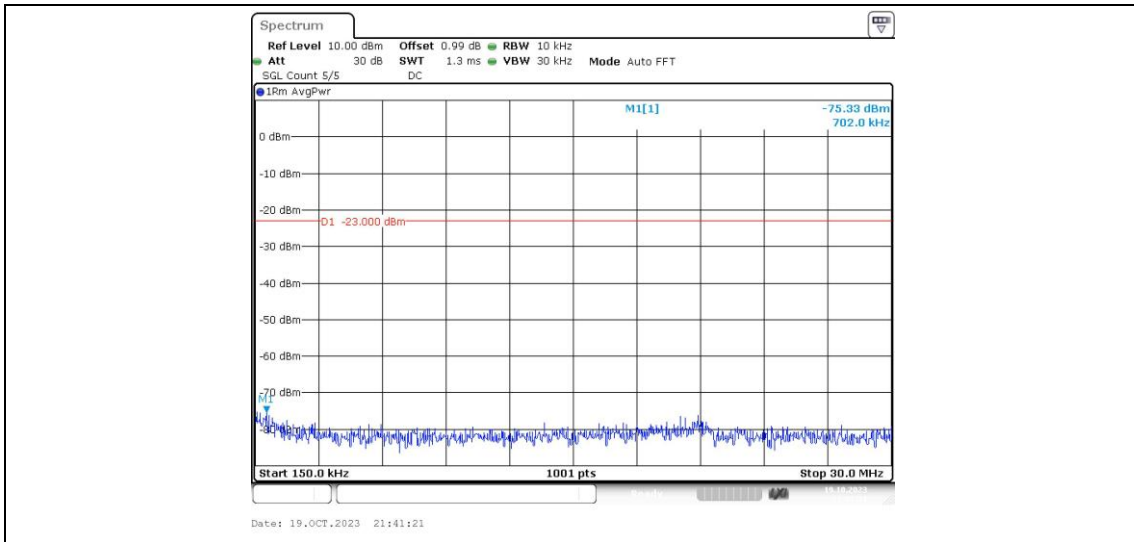

Band26-15MHz-16QAM-26915-1RB#0-Range2:0.15~30MHz