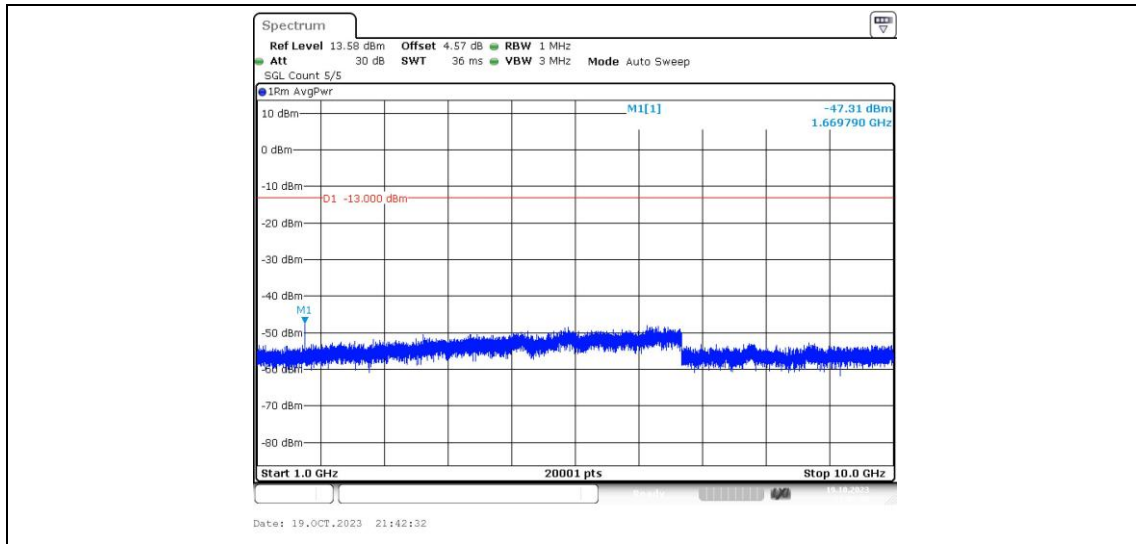

Band26-15MHz-16QAM-26965-1RB#0-Range4:1000~10000MHz