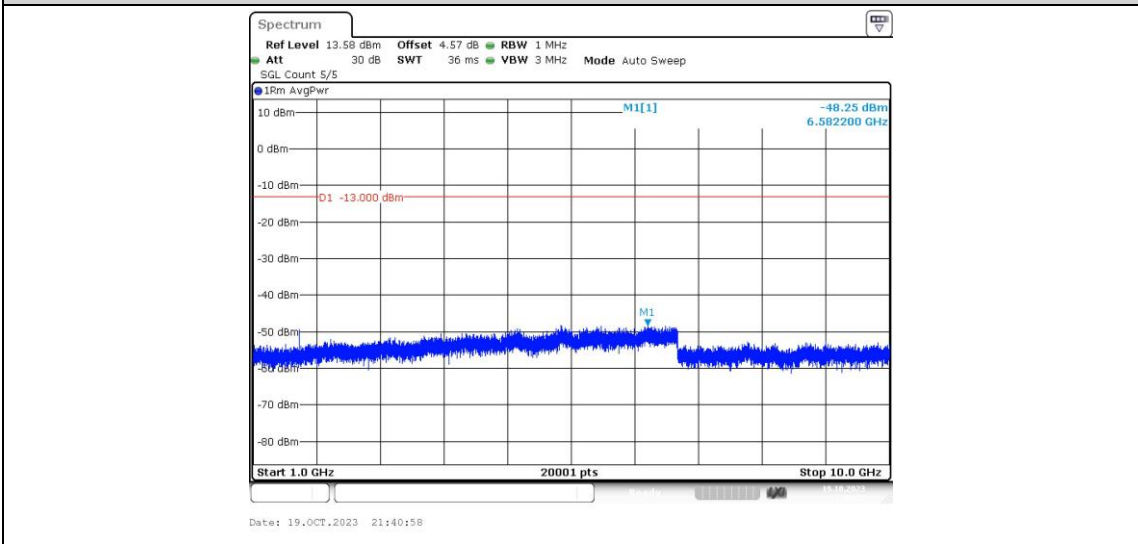

Band26-15MHz-QPSK-26965-1RB#0-Range4:1000~10000MHz

Band26-15MHz-16QAM-26865-1RB#0-Range1:0.009~0.15MHz

Band26-15MHz-16QAM-26865-1RB#0-Range2:0.15~30MHz

Band26-15MHz-16QAM-26865-1RB#0-Range3:30~1000MHz

Band26-15MHz-16QAM-26865-1RB#0-Range4:1000~10000MHz