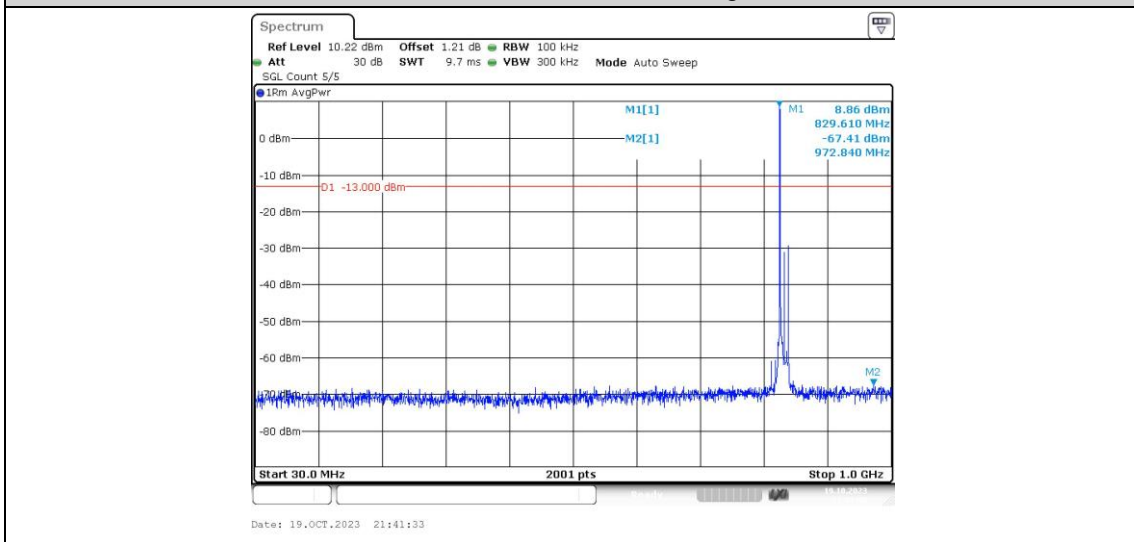

Band26-15MHz-16QAM-26915-1RB#0-Range1:0.009~0.15MHz

Band26-15MHz-16QAM-26915-1RB#0-Range2:0.15~30MHz

Band26-15MHz-16QAM-26915-1RB#0-Range3:30~1000MHz

Band26-15MHz-16QAM-26915-1RB#0-Range4:1000~10000MHz

Band26-15MHz-16QAM-26965-1RB#0-Range1:0.009~0.15MHz