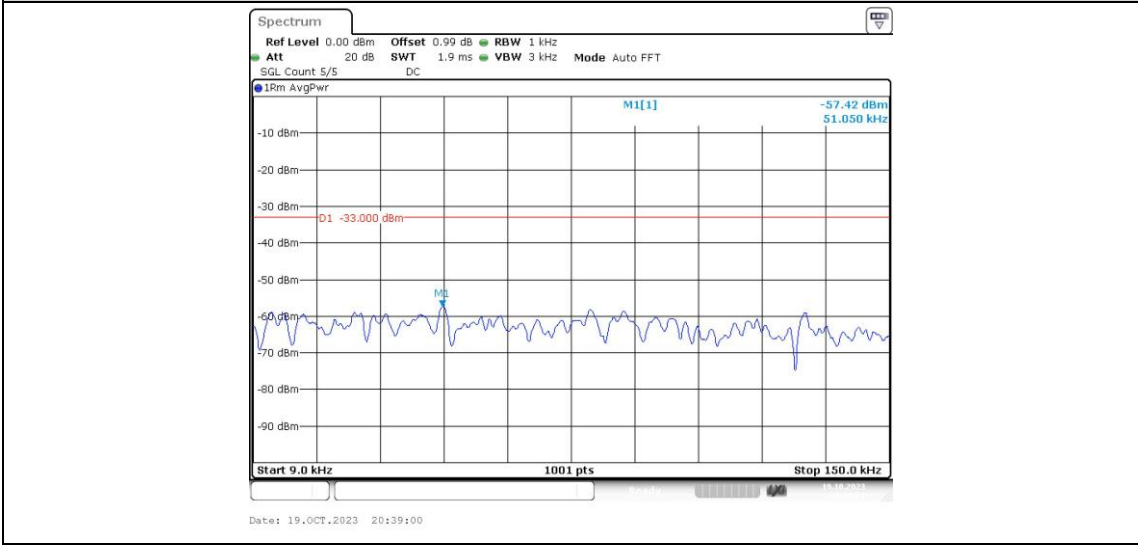

Band26-5MHz-16QAM-26915-1RB#0-Range1:0.009~0.15MHz