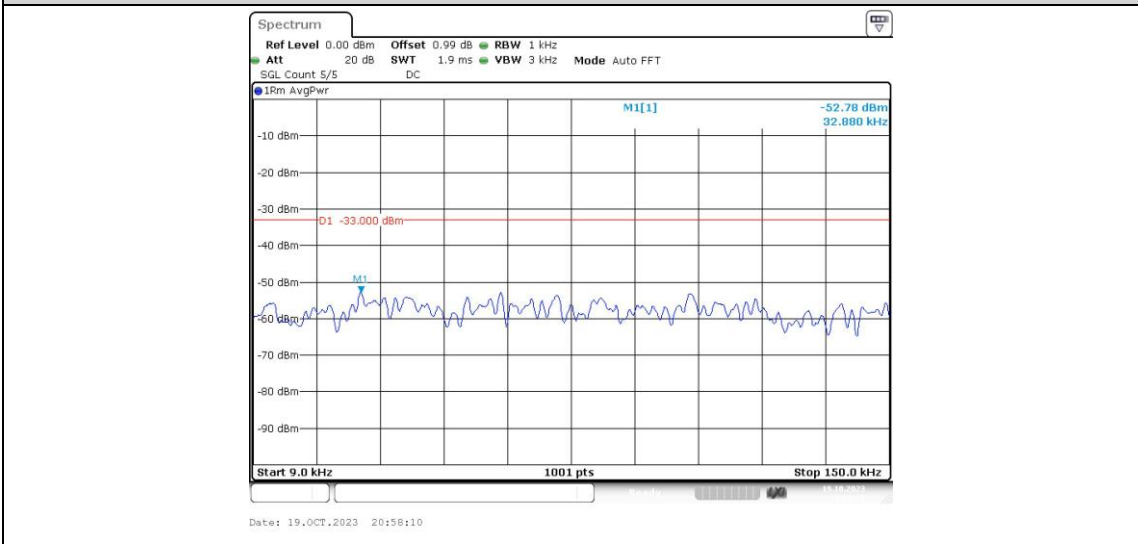

Band26-10MHz-QPSK-26840-1RB#0-Range1:0.009~0.15MHz