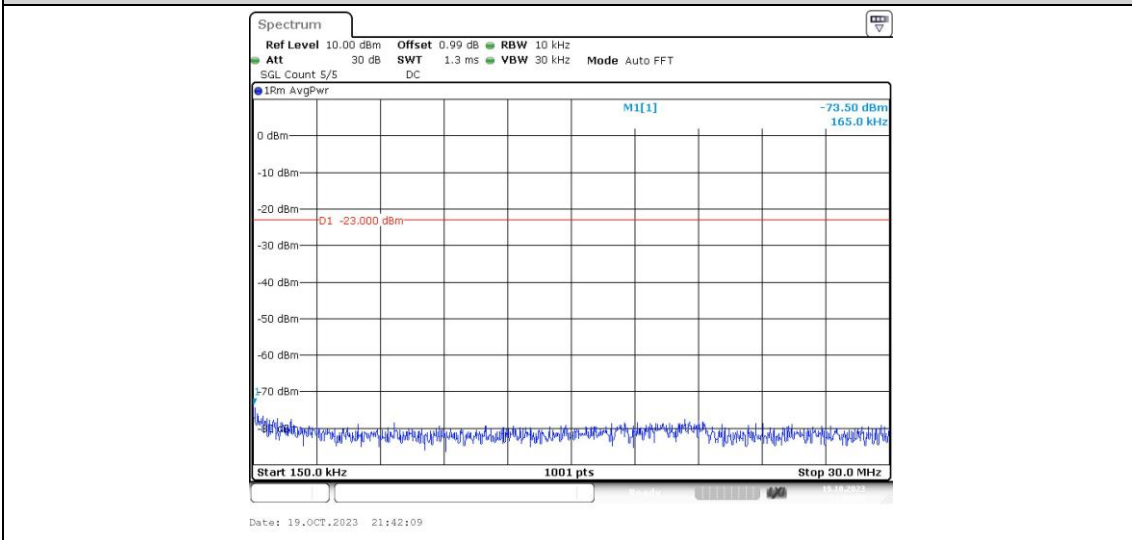

Band26-15MHz-16QAM-26965-1RB#0-Range2:0.15~30MHz