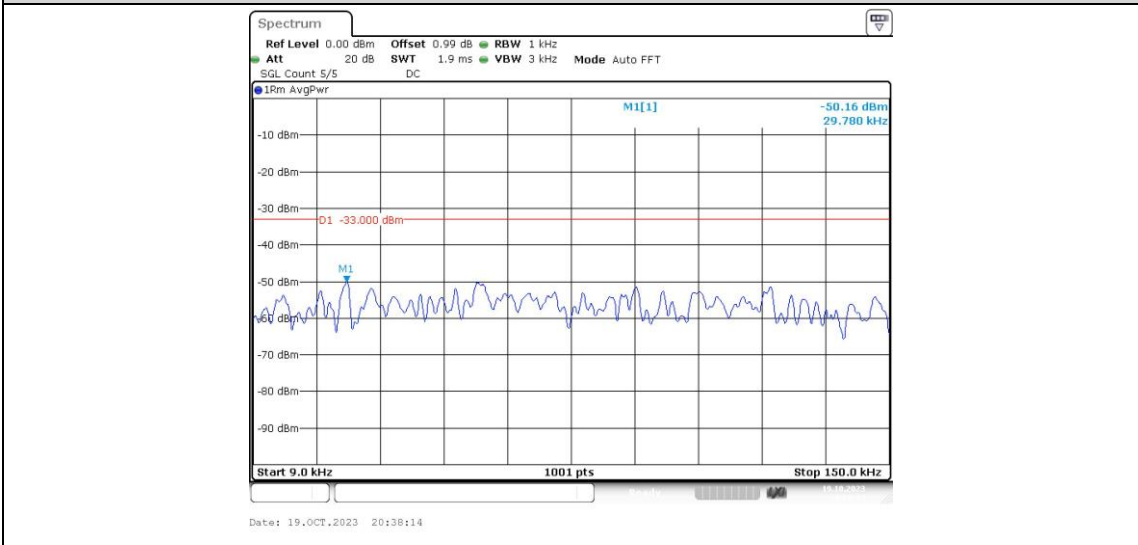

Band26-5MHz-QPSK-26915-1RB#0-Range1:0.009~0.15MHz