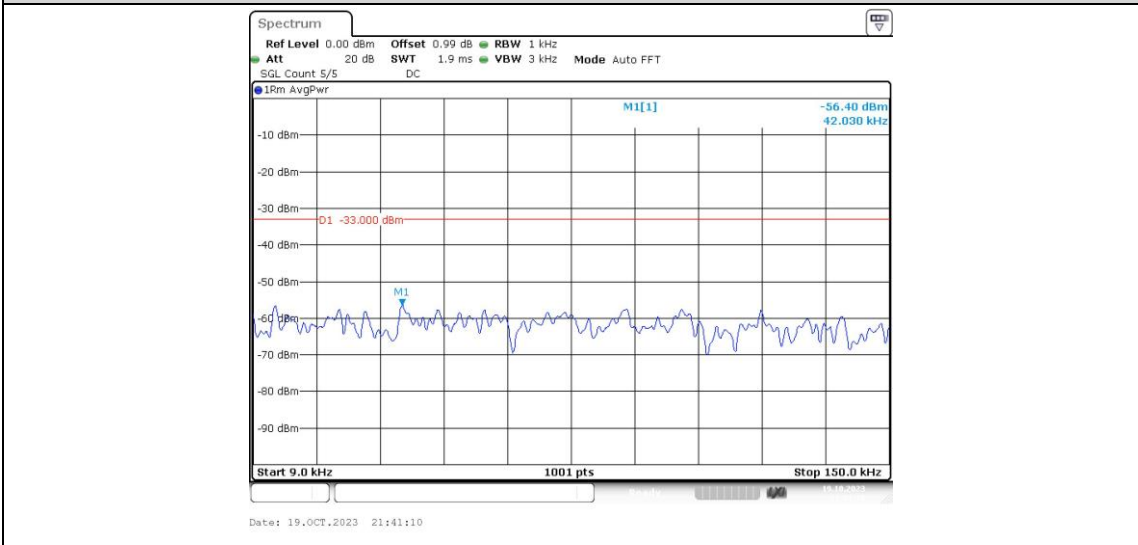

Band26-15MHz-16QAM-26915-1RB#0-Range1:0.009~0.15MHz