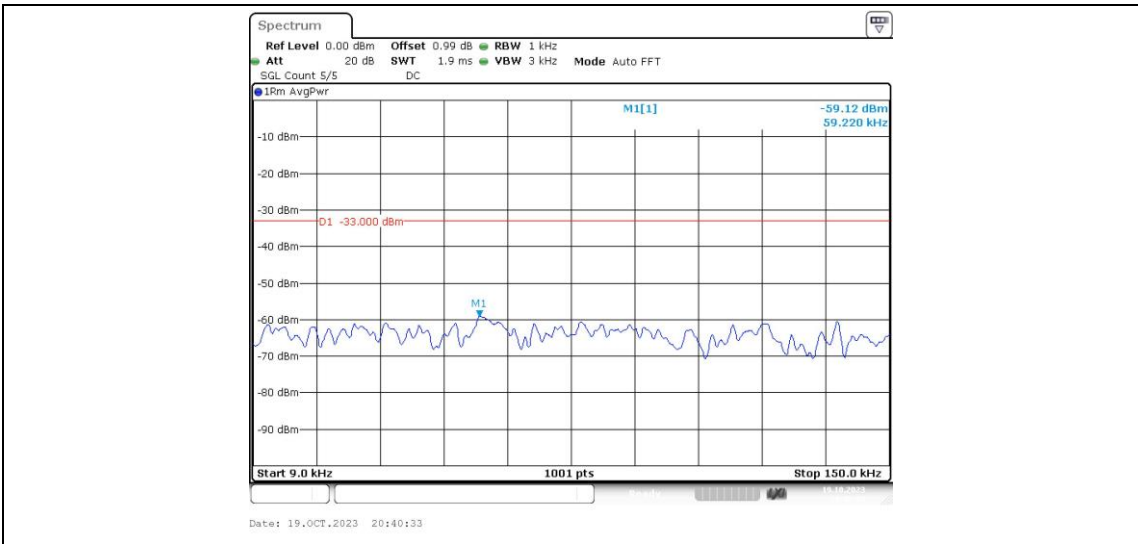

Band26-5MHz-16QAM-27015-1RB#0-Range1:0.009~0.15MHz