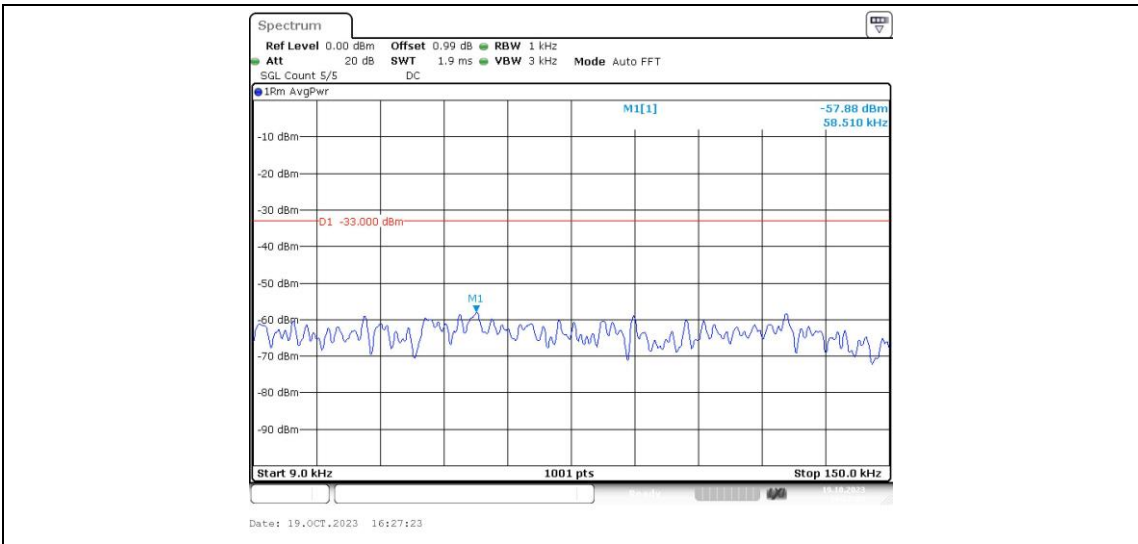

Band26-1.4MHz-16QAM-26915-1RB#0-Range3:30~1000MHz

Band26-1.4MHz-16QAM-26915-1RB#0-Range4:1000~10000MHz

Band26-1.4MHz-16QAM-27033-1RB#0-Range1:0.009~0.15MHz

Band26-1.4MHz-16QAM-27033-1RB#0-Range2:0.15~30MHz