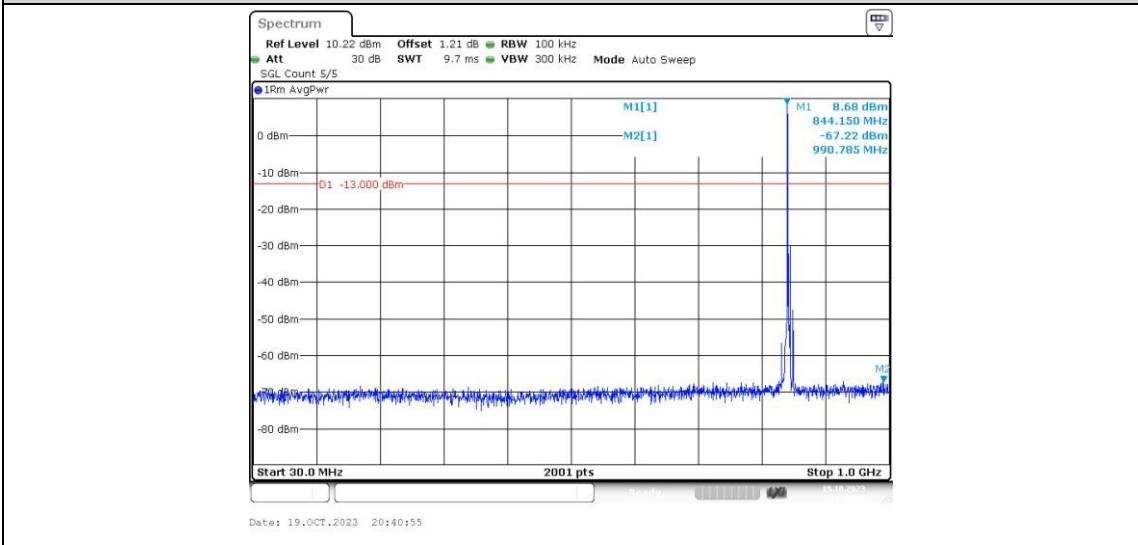

Band26-5MHz-16QAM-26915-1RB#0-Range4:1000~10000MHz

Band26-5MHz-16QAM-27015-1RB#0-Range1:0.009~0.15MHz

Band26-5MHz-16QAM-27015-1RB#0-Range2:0.15~30MHz

Band26-5MHz-16QAM-27015-1RB#0-Range3:30~1000MHz

Band26-5MHz-16QAM-27015-1RB#0-Range4:1000~10000MHz