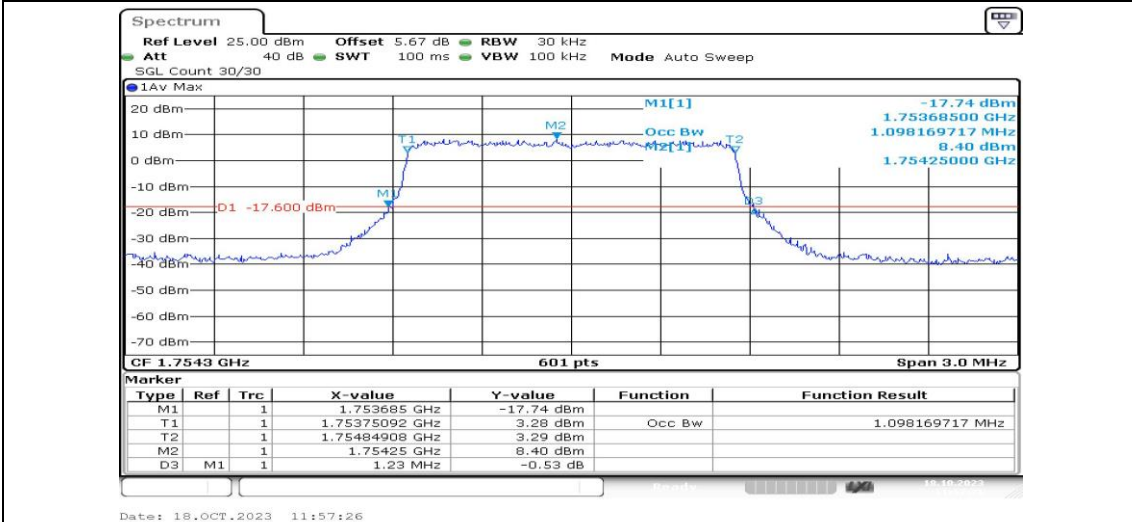

Band4	10MHz	QPSK	20000	50RB#0	8.985	9.53	PASS
Band4	10MHz	QPSK	20175	50RB#0	8.952	9.53	PASS
Band4	10MHz	QPSK	20350	50RB#0	8.952	9.53	PASS
Band4	15MHz	QPSK	20025	75RB#0	13.428	14.30	PASS
Band4	15MHz	QPSK	20175	75RB#0	13.428	14.30	PASS
Band4	15MHz	QPSK	20325	75RB#0	13.428	14.30	PASS
Band4	20MHz	QPSK	20050	100RB#0	17.903	19.27	PASS
Band4	20MHz	QPSK	20175	100RB#0	17.97	19.27	PASS
Band4	20MHz	QPSK	20300	100RB#0	17.97	19.27	PASS
Band4	10MHz	16QAM	20000	25RB#0	4.559	5.03	PASS
Band4	10MHz	16QAM	20175	25RB#0	4.559	5.03	PASS
Band4	10MHz	16QAM	20350	25RB#0	4.559	5.03	PASS
Band4	15MHz	16QAM	20025	25RB#0	4.692	7.30	PASS
Band4	15MHz	16QAM	20175	25RB#0	4.692	7.25	PASS
Band4	15MHz	16QAM	20325	25RB#0	4.692	7.30	PASS
Band4	20MHz	16QAM	20050	25RB#0	4.925	5.80	PASS
Band4	20MHz	16QAM	20175	25RB#0	4.925	5.80	PASS
Band4	20MHz	16QAM	20300	25RB#0	4.925	5.80	PASS

Test Graphs

Band4-1.4MHz-QPSK-19957-6RB#0-PASS

Band4-1.4MHz-16QAM-19957-6RB#0-PASS

Band4-1.4MHz-QPSK-20175-6RB#0-PASS

Band4-1.4MHz-16QAM-20175-6RB#0-PASS

Band4-1.4MHz-QPSK-20393-6RB#0-PASS

Band4-1.4MHz-16QAM-20393-6RB#0-PASS