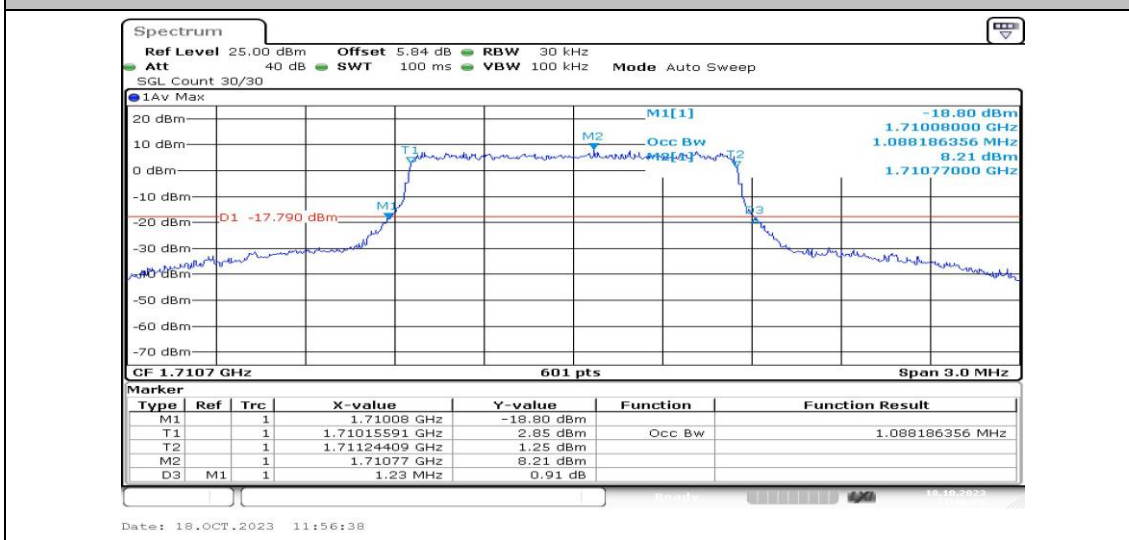

Band4-1.4MHz-QPSK-19957-6RB#0-PASS