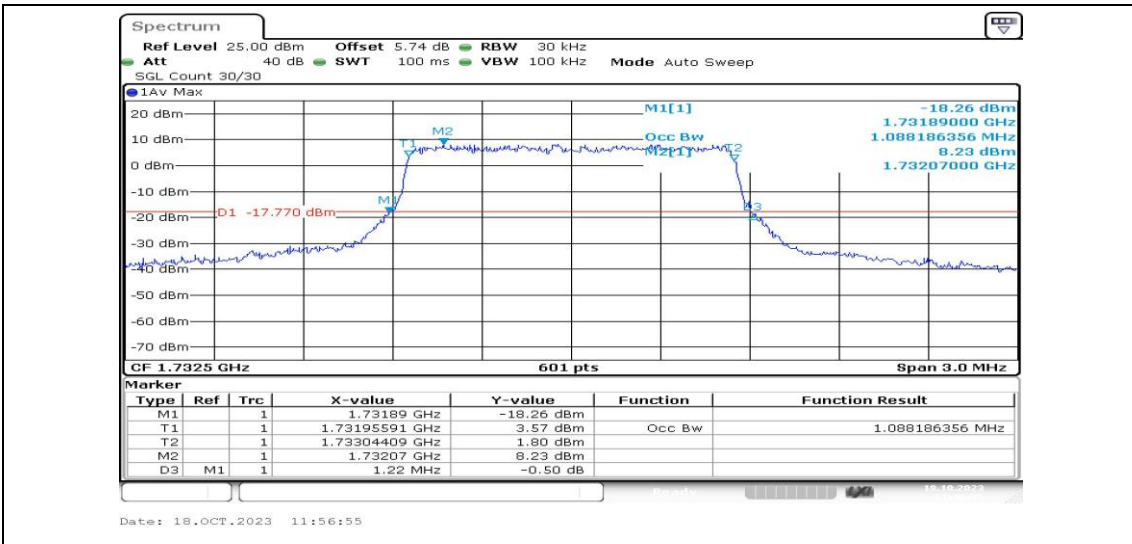

Band4-1.4MHz-16QAM-19957-6RB#0-PASS

Band4-1.4MHz-QPSK-20175-6RB#0-PASS