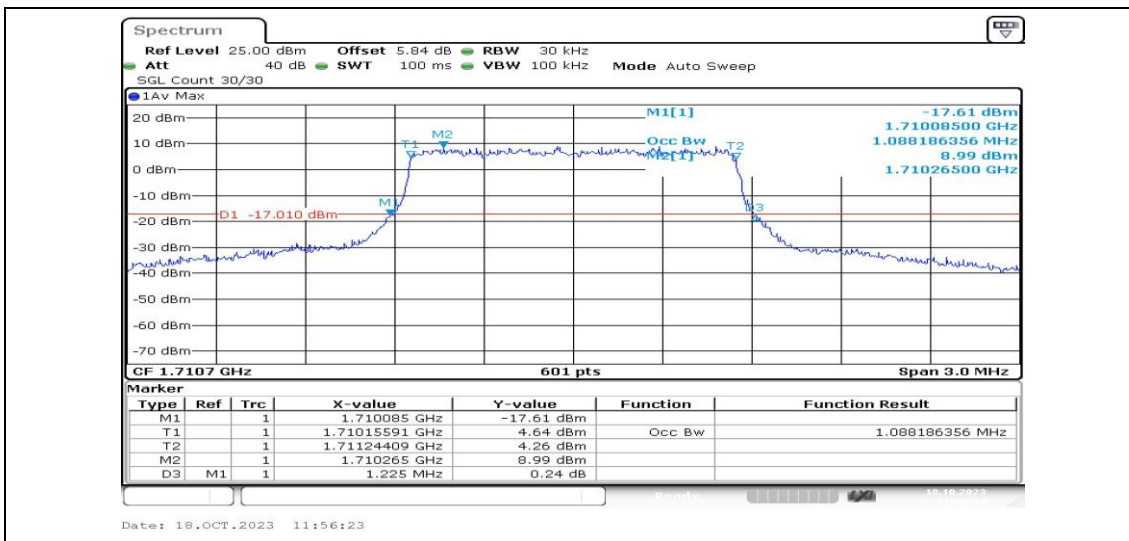

Test Graphs