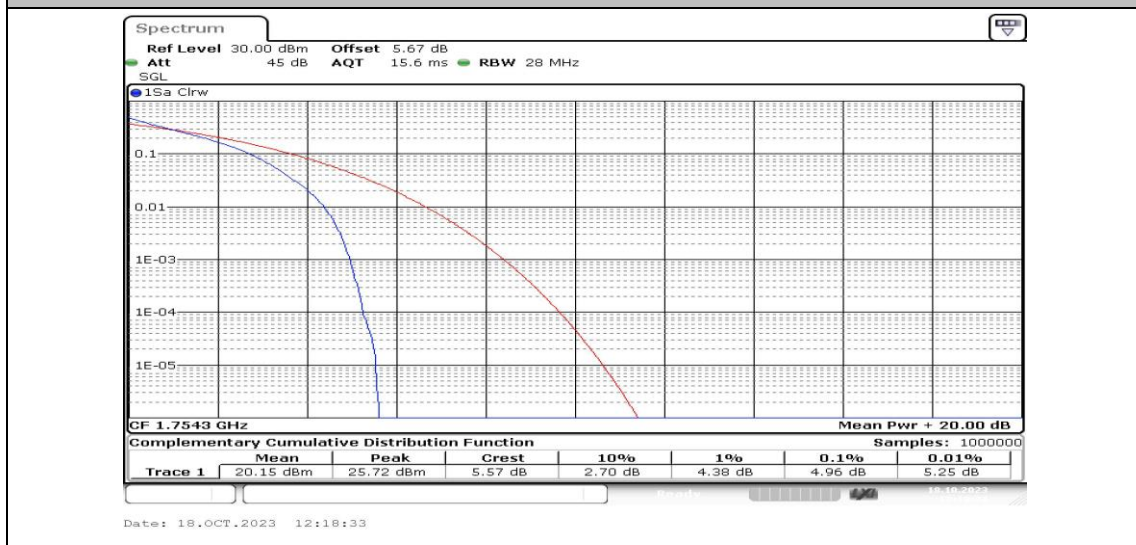

Band4-1.4MHz-QPSK-20175-6RB#0-PASS

Band4-1.4MHz-16QAM-20175-6RB#0-PASS

Band4-1.4MHz-QPSK-20393-1RB#0-PASS

Band4-1.4MHz-16QAM-20393-1RB#0-PASS

Band4-1.4MHz-QPSK-20393-6RB#0-PASS

Band4-1.4MHz-16QAM-20393-6RB#0-PASS