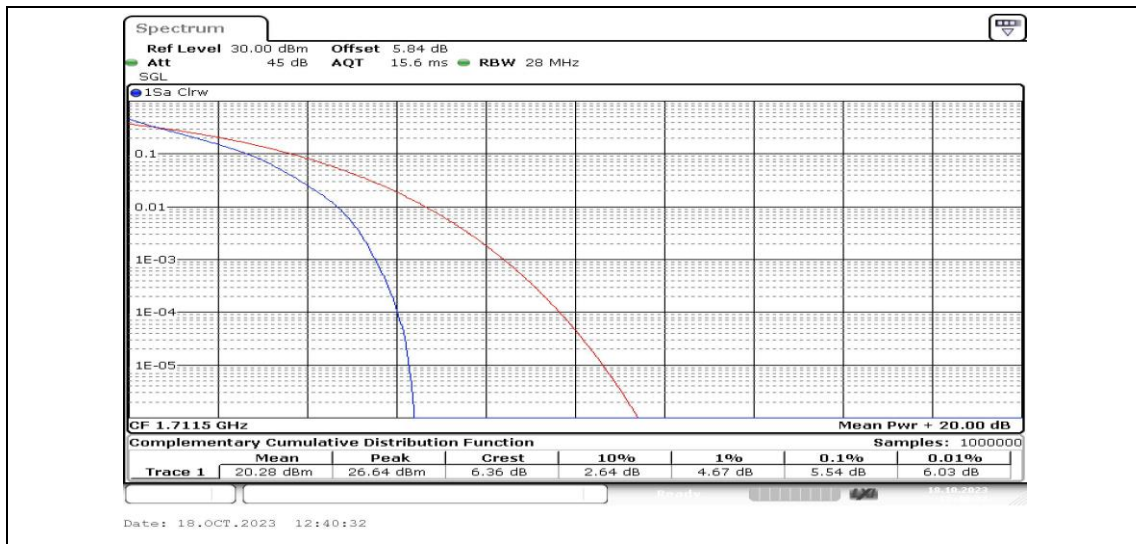

Band4-3MHz-QPSK-19965-15RB#0-PASS