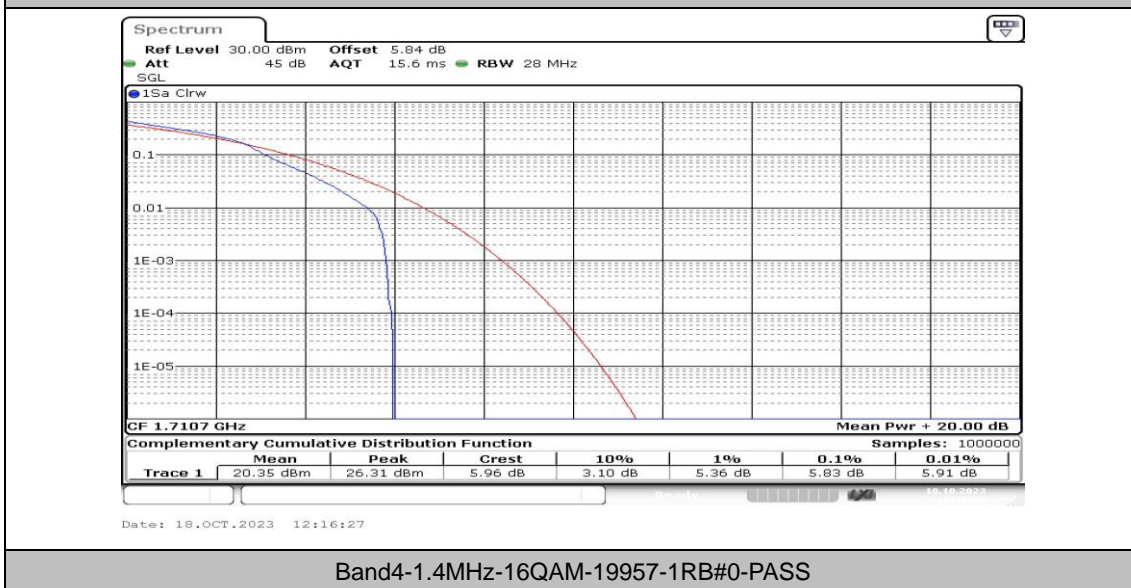

Band4-1.4MHz-16QAM-19957-1RB#0-PASS