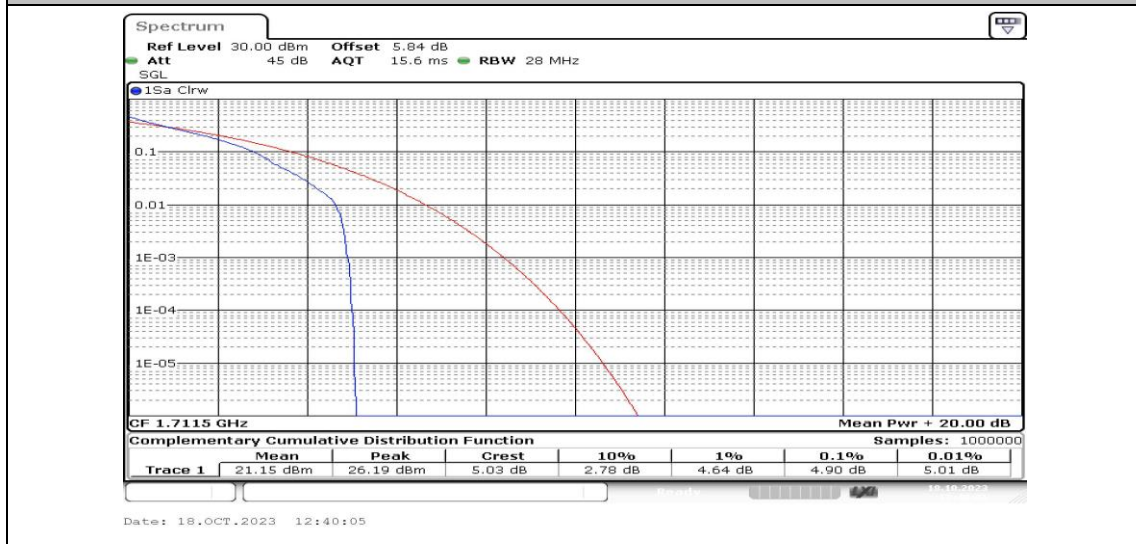

Band4-1.4MHz-QPSK-20175-6RB#0-PASS

Band4-1.4MHz-16QAM-20175-6RB#0-PASS

Band4-1.4MHz-QPSK-20393-1RB#0-PASS

Band4-1.4MHz-16QAM-20393-1RB#0-PASS

Band4-1.4MHz-QPSK-20393-6RB#0-PASS

Band4-1.4MHz-16QAM-20393-6RB#0-PASS