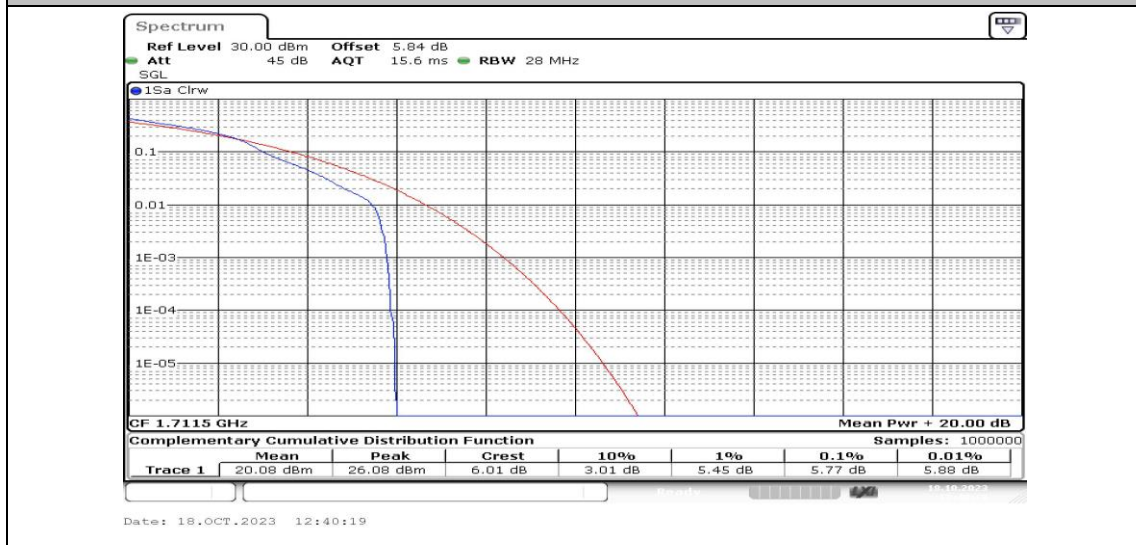

Band4-3MHz-16QAM-19965-1RB#0-PASS