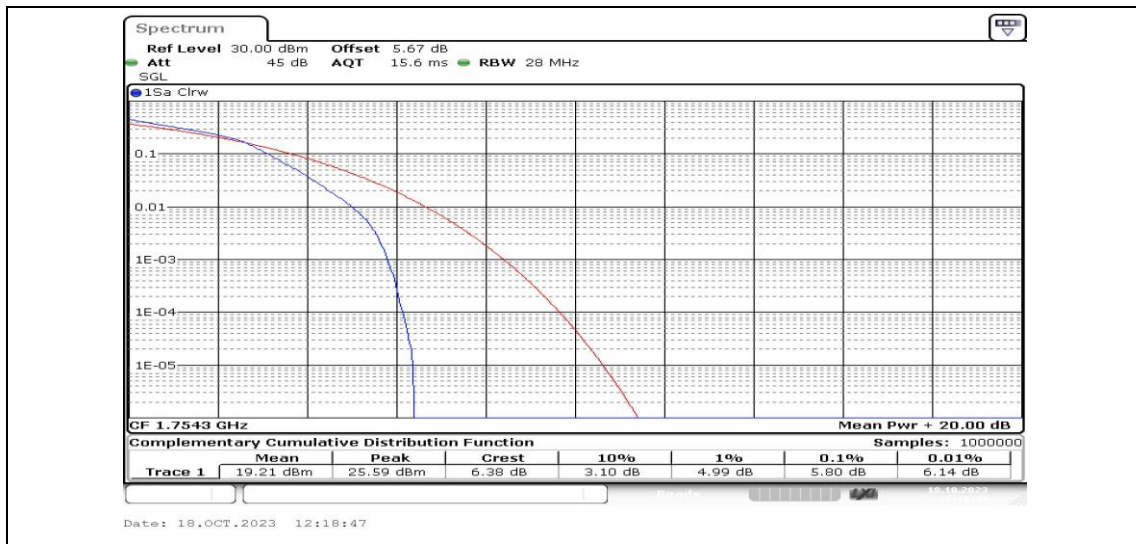

Band4-1.4MHz-QPSK-20175-6RB#0-PASS

Band4-1.4MHz-16QAM-20175-6RB#0-PASS

Band4-1.4MHz-QPSK-20393-1RB#0-PASS

Band4-1.4MHz-16QAM-20393-1RB#0-PASS

Band4-1.4MHz-QPSK-20393-6RB#0-PASS

Band4-1.4MHz-16QAM-20393-6RB#0-PASS