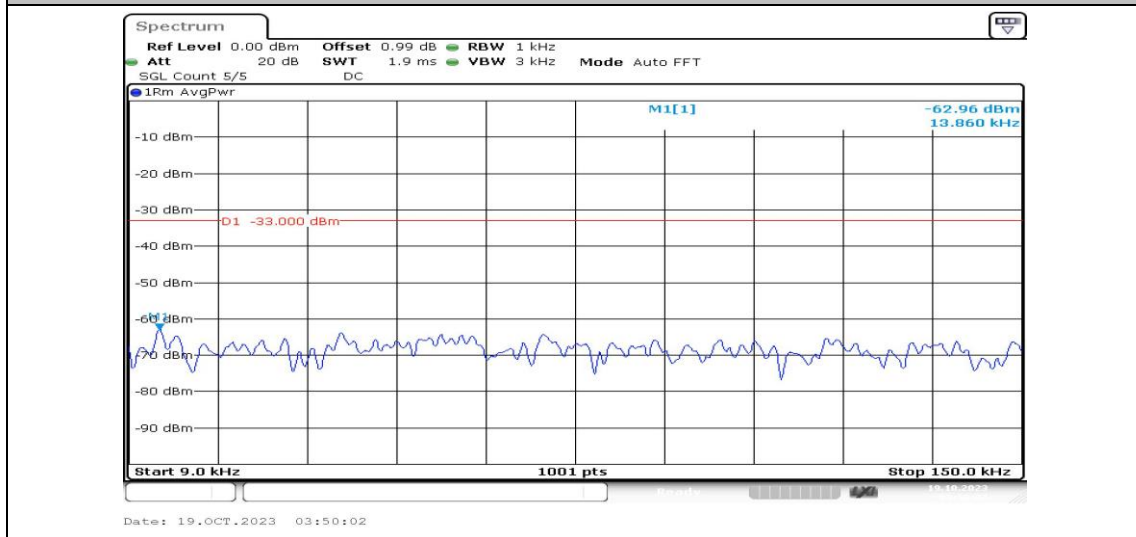

Band13-10MHz-16QAM-23230-1RB#0-Range1:0.009~0.15MHz-PASS