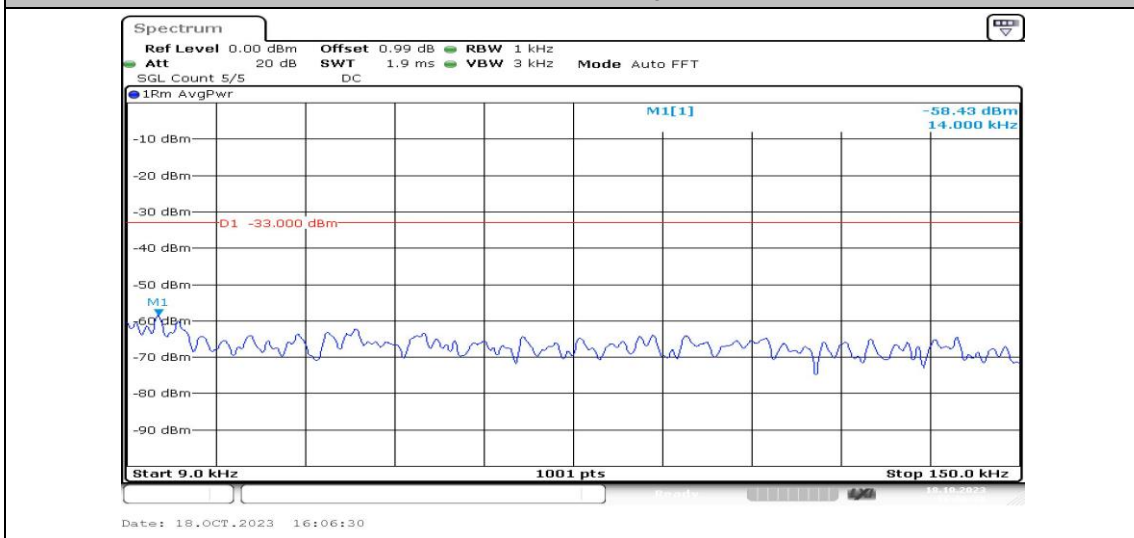

Band25-1.4MHz-16QAM-26047-1RB#0-Range1:0.009~0.15MHz-PASS