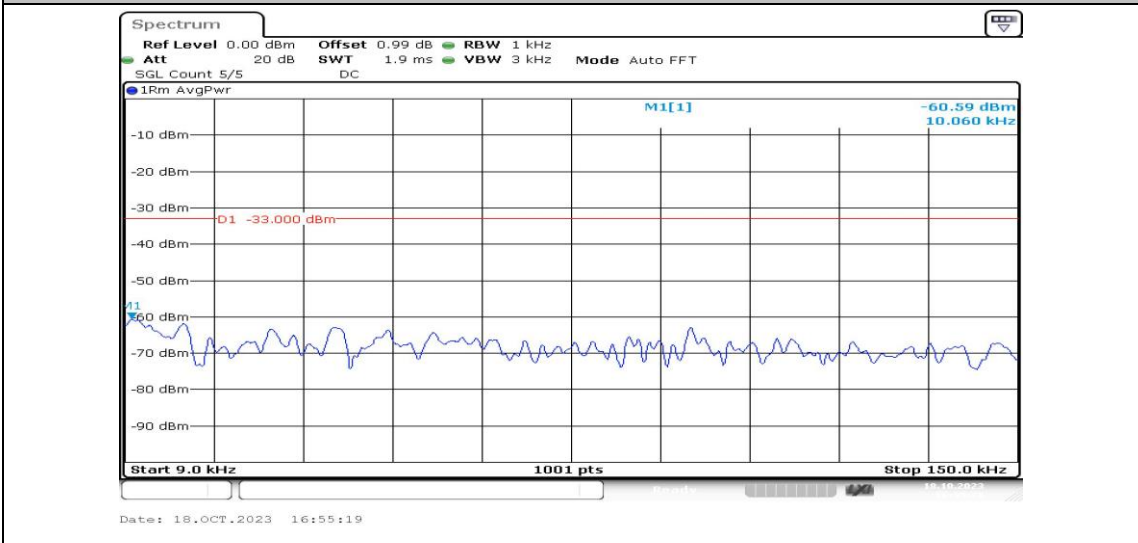

Band25-5MHz-16QAM-26065-1RB#0-Range1:0.009~0.15MHz-PASS