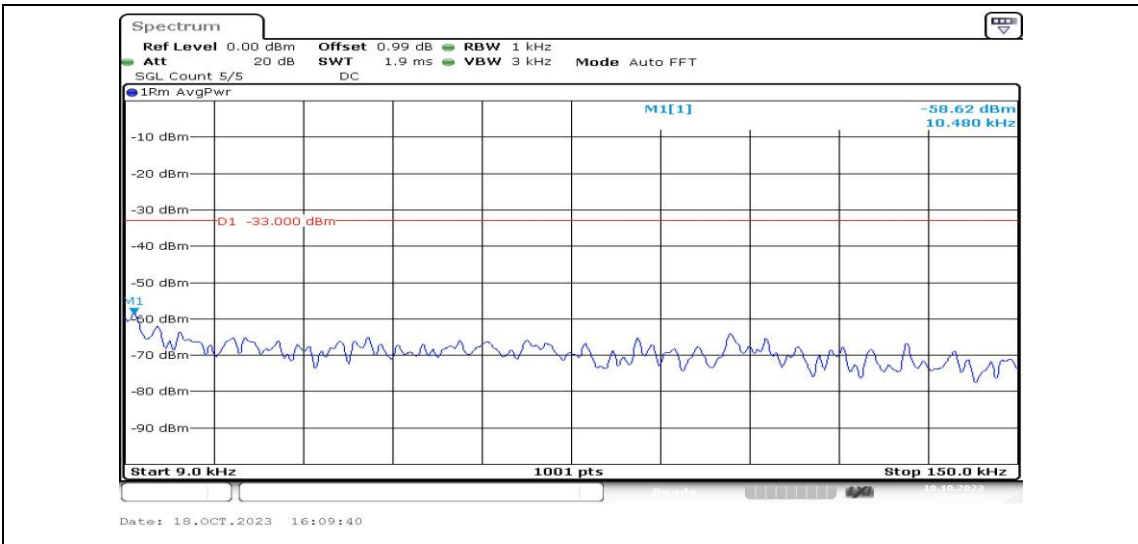

Band25-1.4MHz-16QAM-26683-1RB#0-Range1:0.009~0.15MHz-PASS