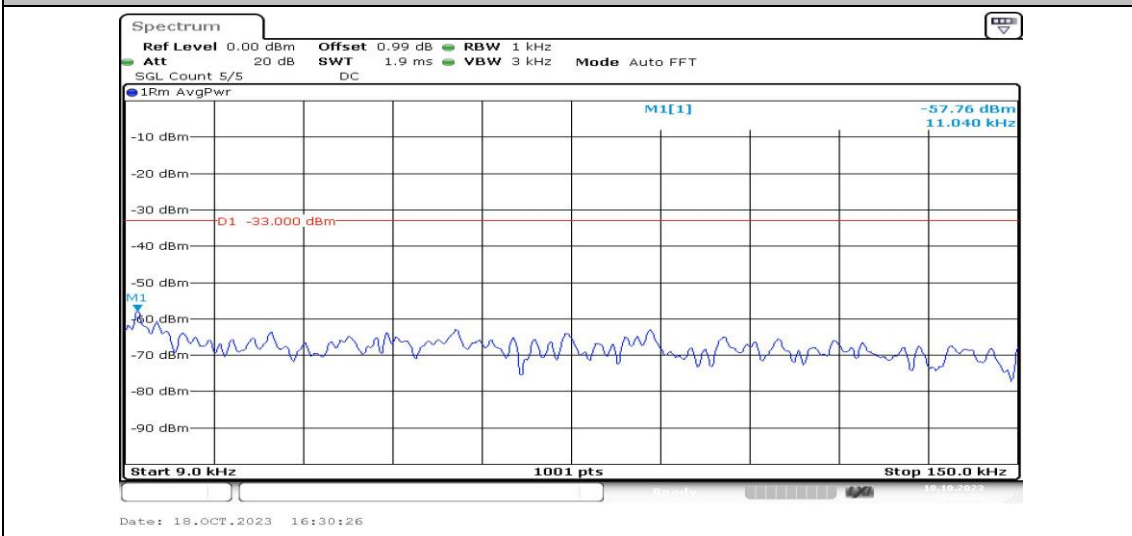

Band25-3MHz-16QAM-26055-1RB#0-Range1:0.009~0.15MHz-PASS