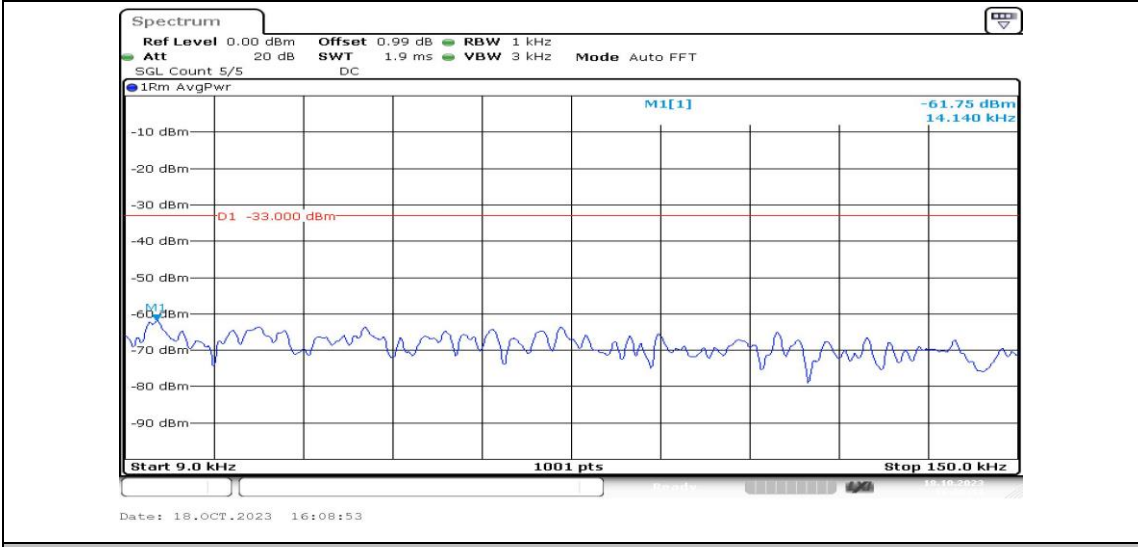

Band25-1.4MHz-QPSK-26683-1RB#0-Range1:0.009~0.15MHz-PASS