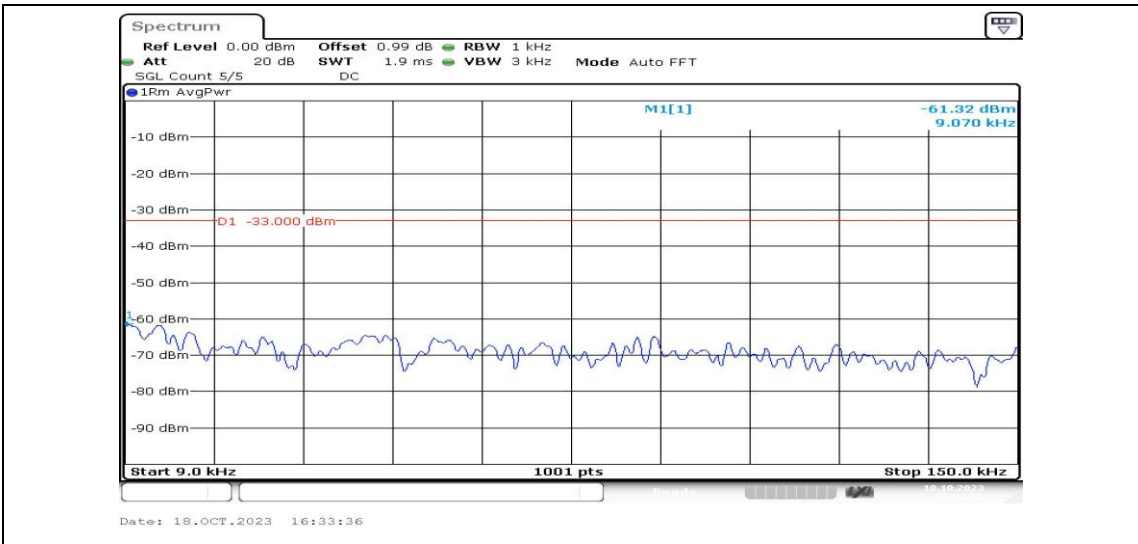

Band25-3MHz-16QAM-26675-1RB#0-Range1:0.009~0.15MHz-PASS