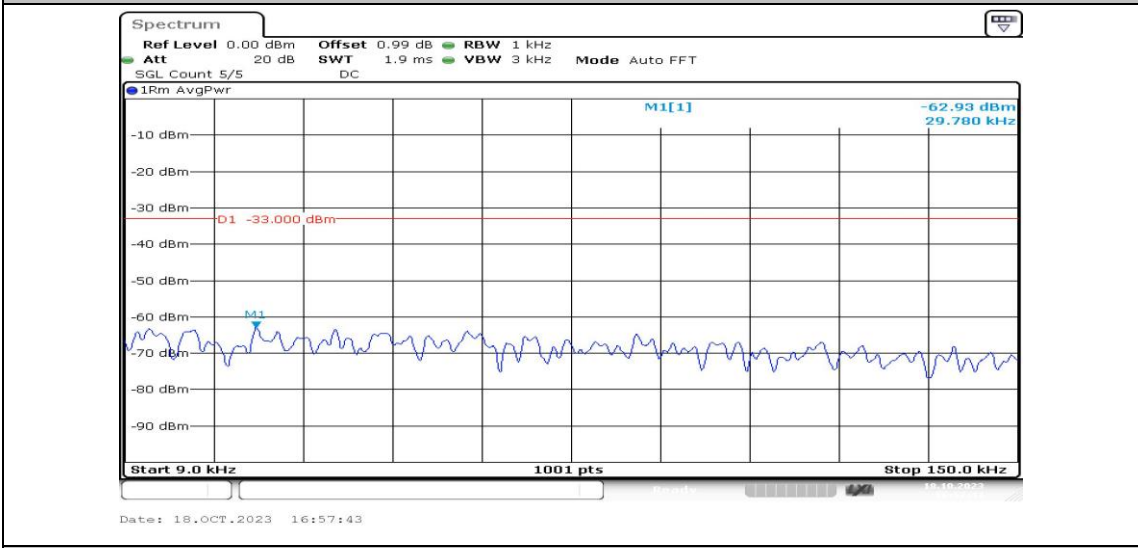

Band25-5MHz-QPSK-26665-1RB#0-Range1:0.009~0.15MHz-PASS