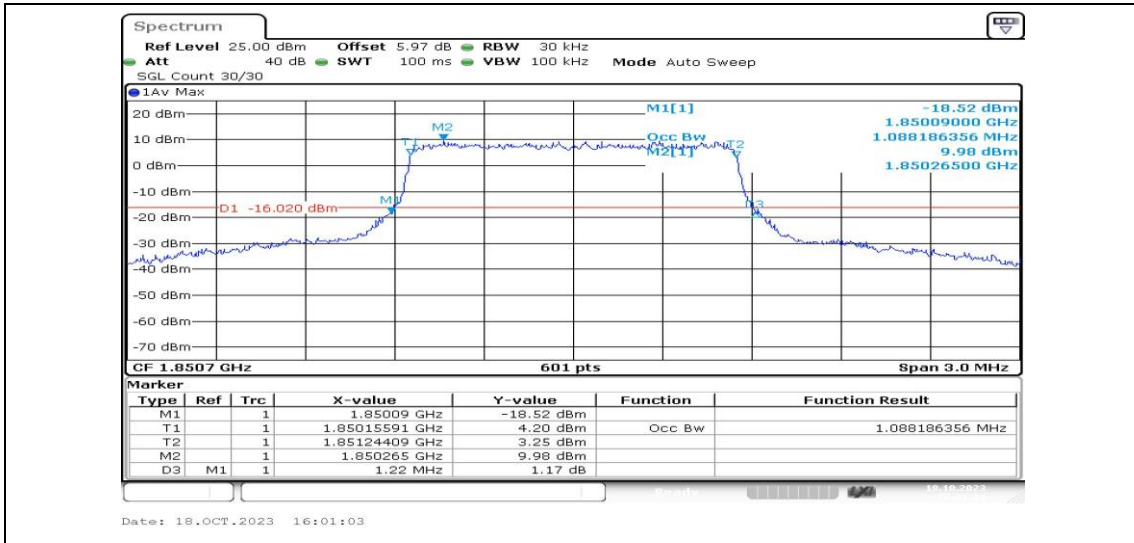

Test Graphs