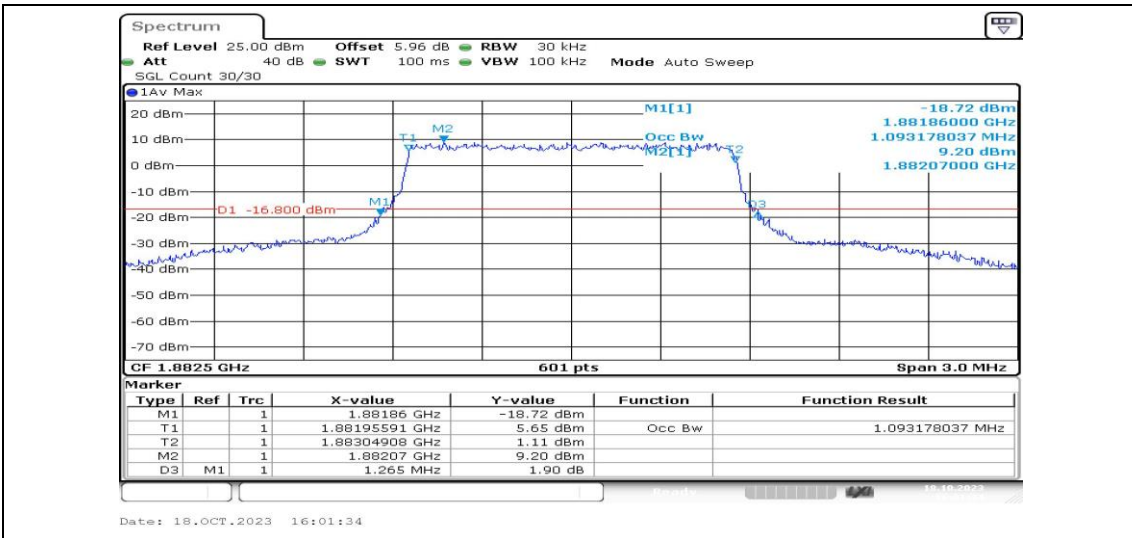

Band25-1.4MHz-16QAM-26047-6RB#0-PASS