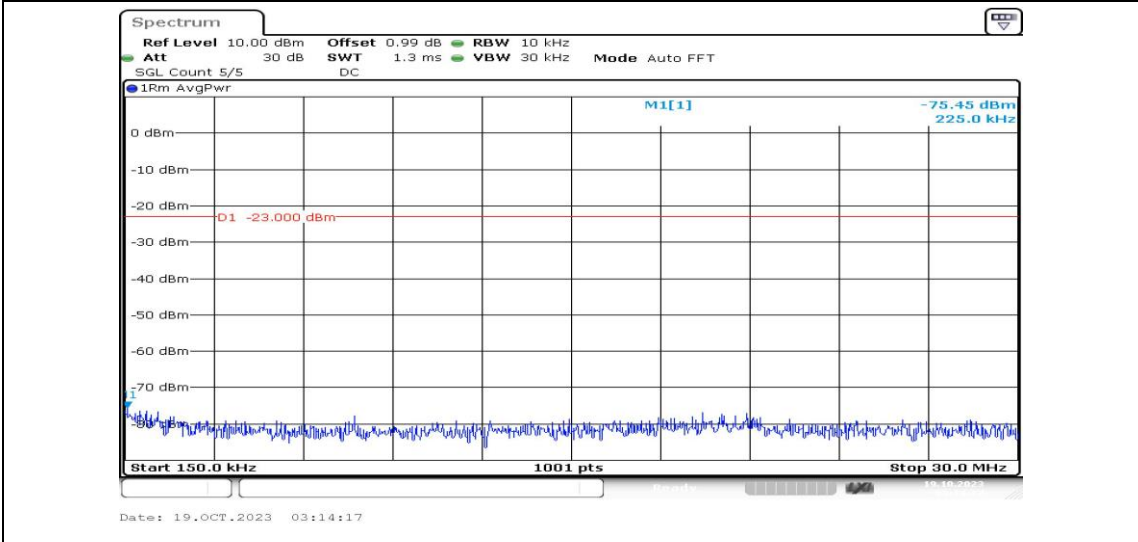

Band12-10MHz-16QAM-23130-1RB#0-Range1:0.009~0.15MHz-PASS