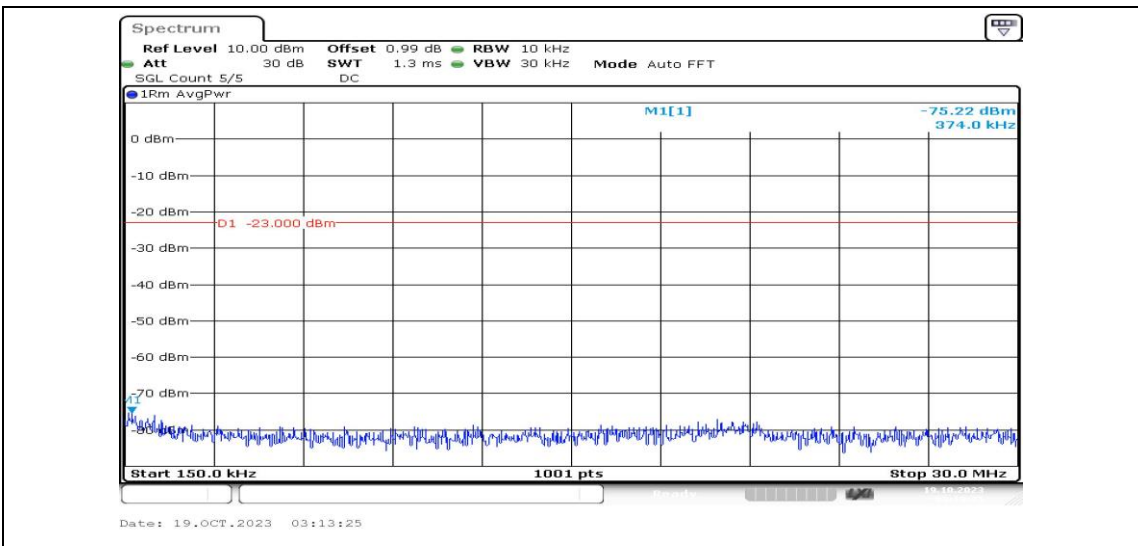

Band12-10MHz-16QAM-23095-1RB#0-Range1:0.009~0.15MHz-PASS