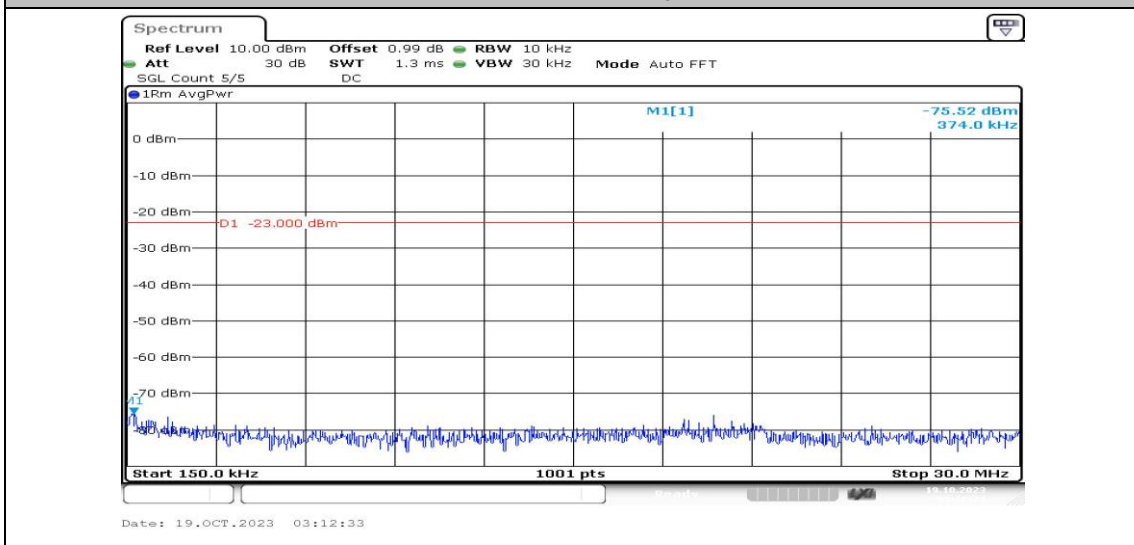

Band12-10MHz-16QAM-23060-1RB#0-Range1:0.009~0.15MHz-PASS