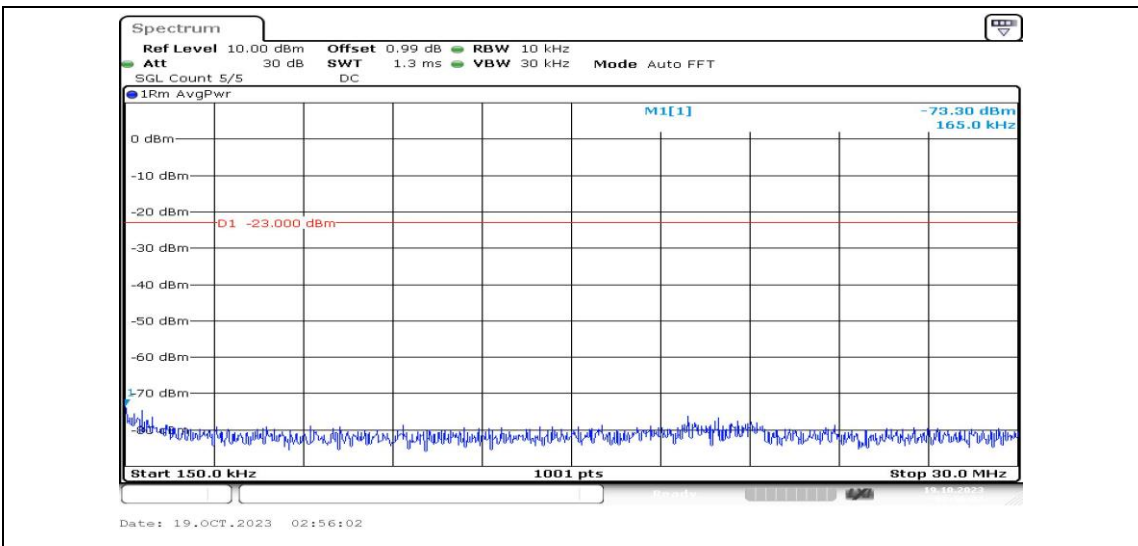

Band12-10MHz-QPSK-23095-1RB#0-Range1:0.009~0.15MHz-PASS