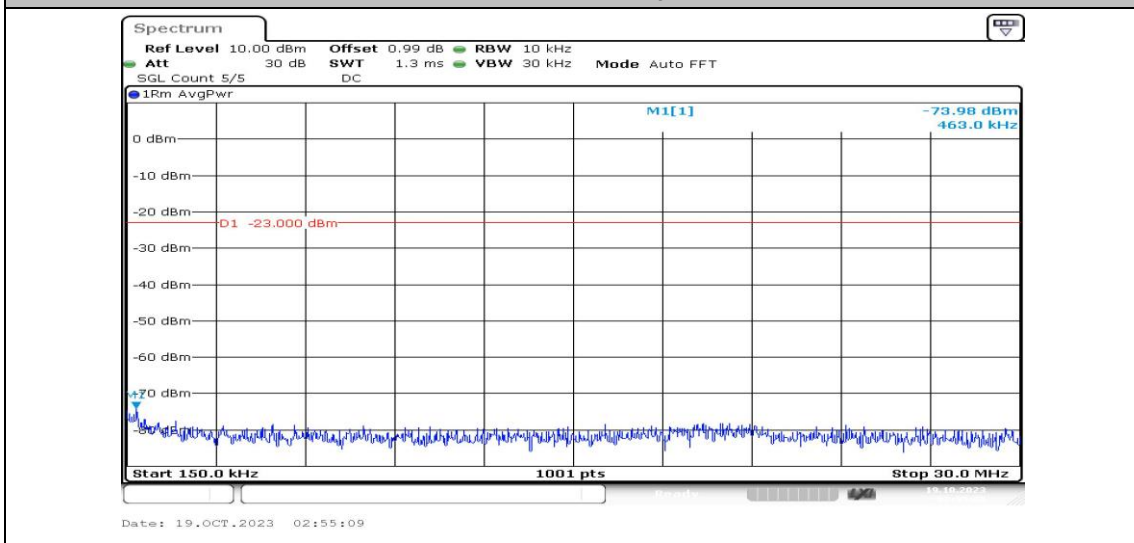

Band12-10MHz-QPSK-23060-1RB#0-Range1:0.009~0.15MHz-PASS