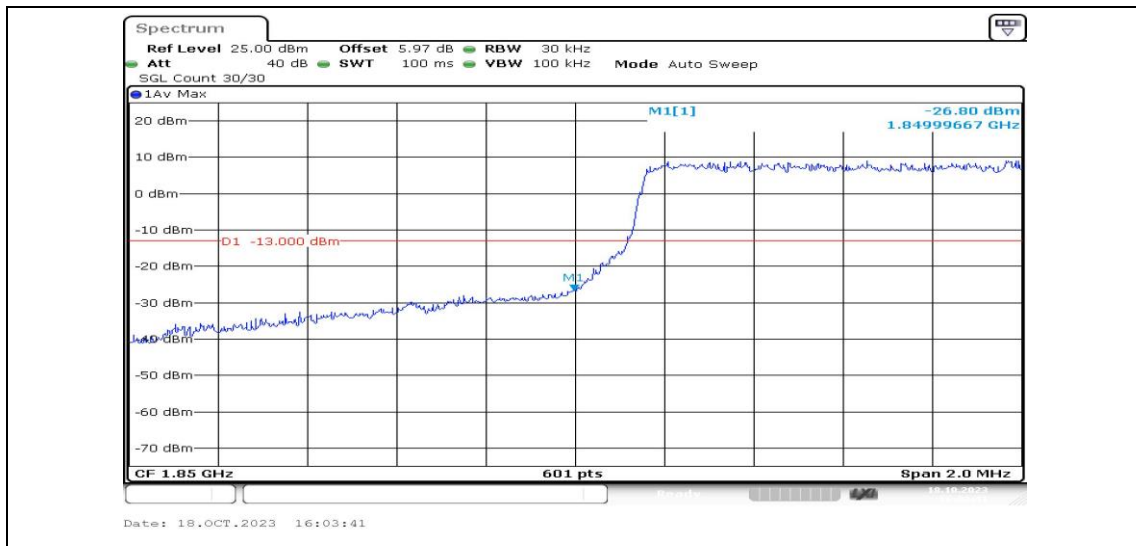

Band25-1.4MHz-16QAM-26047-1RB#5-PASS