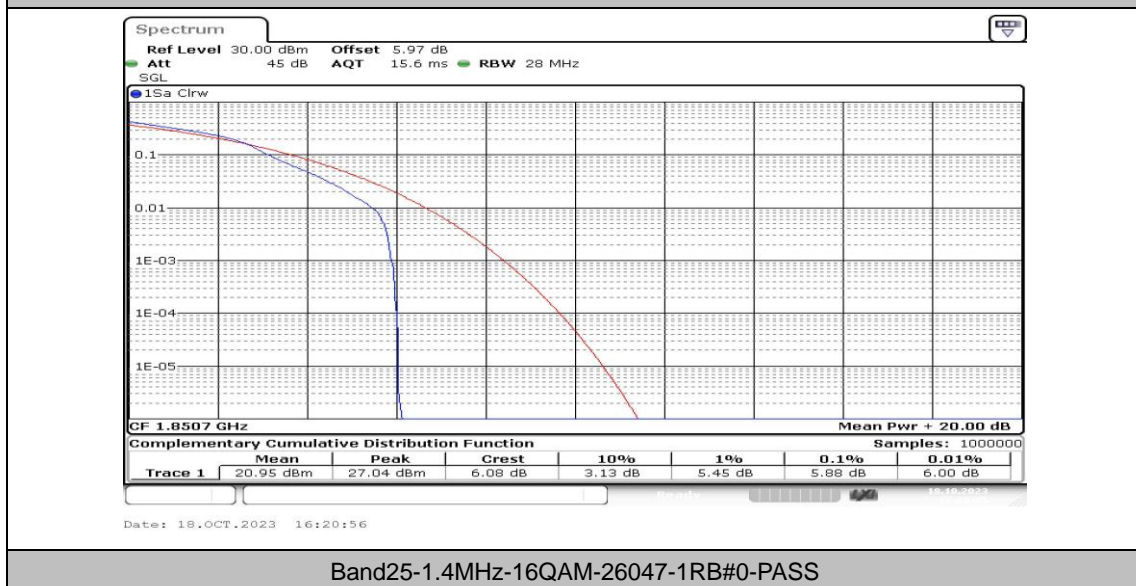

Band25-1.4MHz-16QAM-26047-1RB#0-PASS