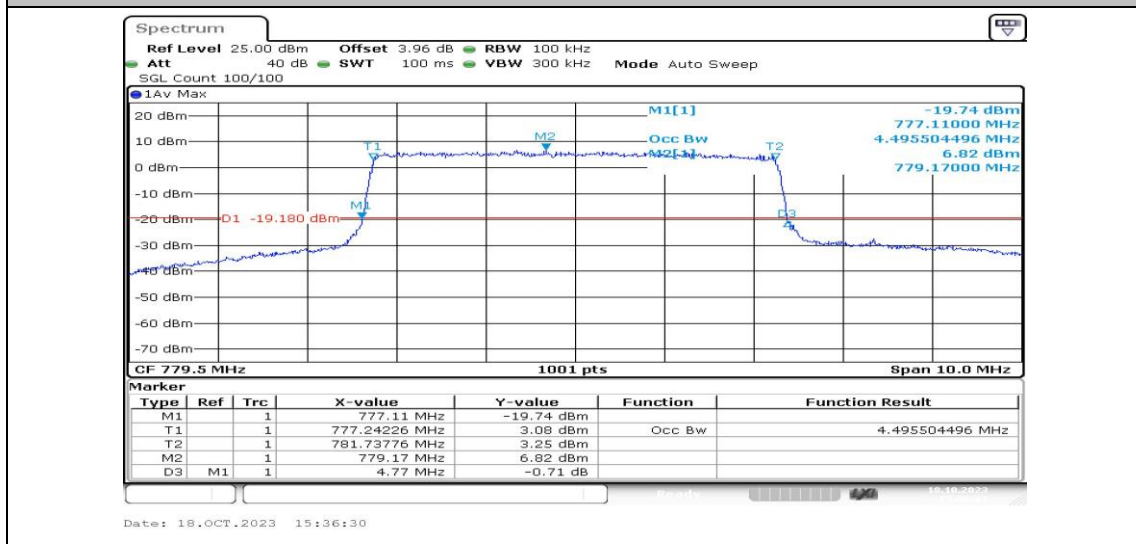

Band13-5MHz-16QAM-23205-25RB#0-PASS