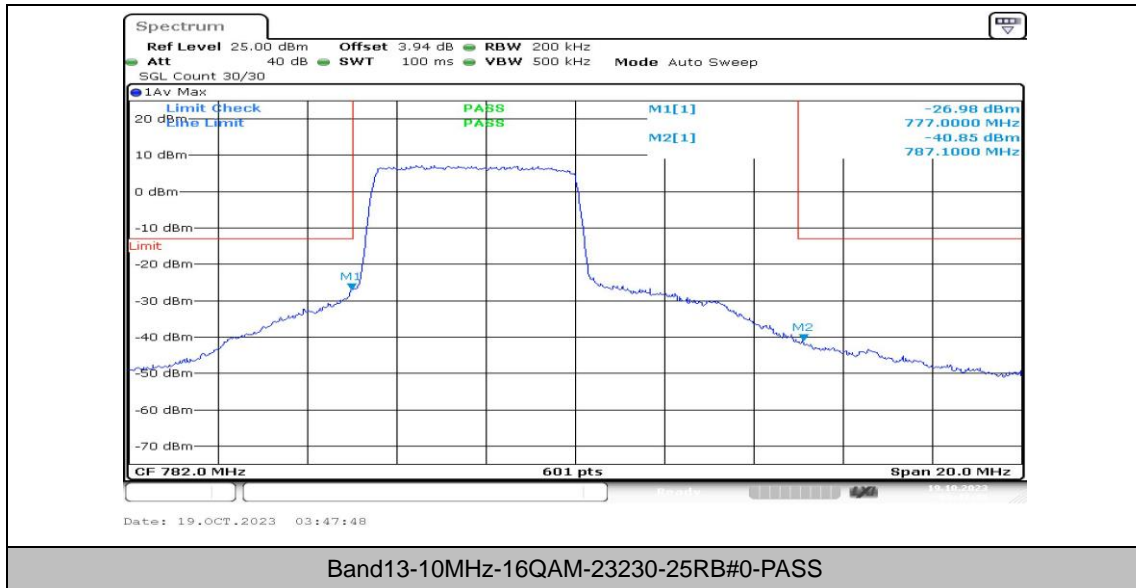

Band13-10MHz-QPSK-23230-1RB#0-PASS

Band13-10MHz-QPSK-23230-1RB#49-PASS

Band13-10MHz-QPSK-23230-50RB#0-PASS

Band13-10MHz-16QAM-23230-1RB#0-PASS

Band13-10MHz-16QAM-23230-1RB#49-PASS

Appendix E: Conducted Spurious Emission