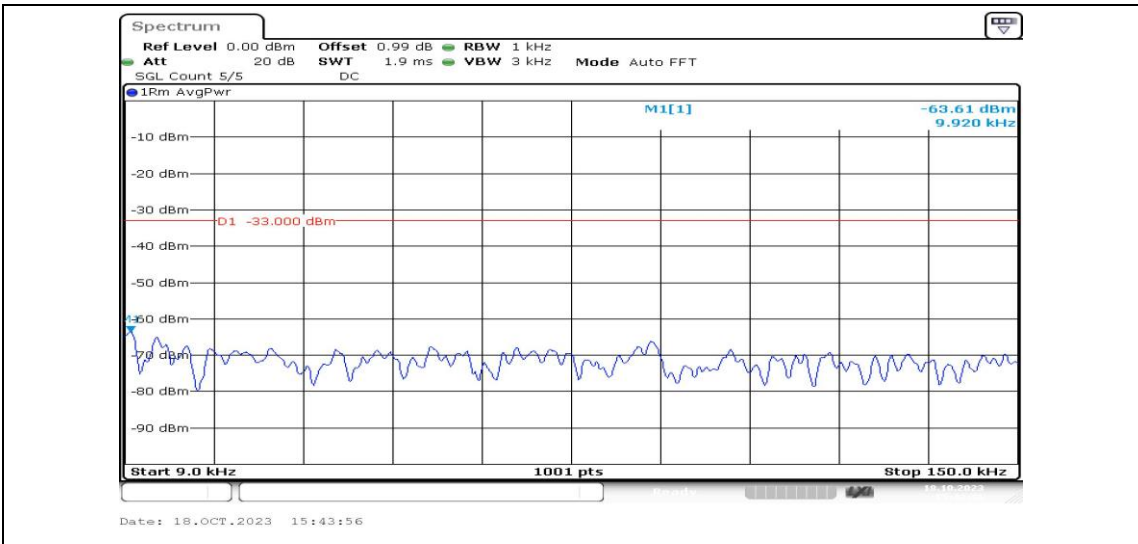

Band13-5MHz-16QAM-23230-1RB#0-Range1:0.009~0.15MHz-PASS