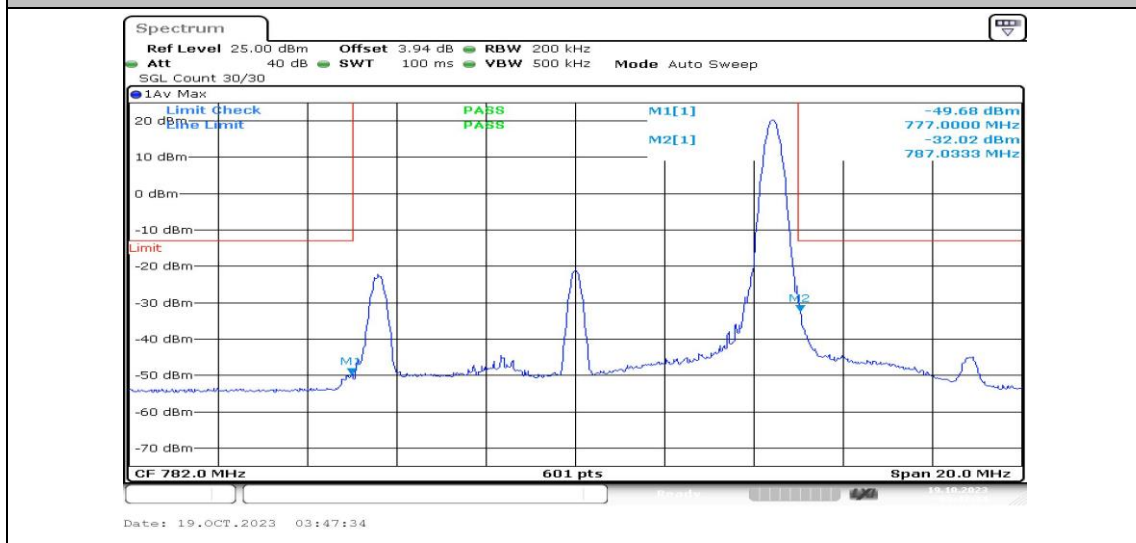

Band13-10MHz-QPSK-23230-1RB#0-PASS

Band13-10MHz-QPSK-23230-1RB#49-PASS

Band13-10MHz-QPSK-23230-50RB#0-PASS

Band13-10MHz-16QAM-23230-1RB#0-PASS

Band13-10MHz-16QAM-23230-1RB#49-PASS

Appendix E: Conducted Spurious Emission