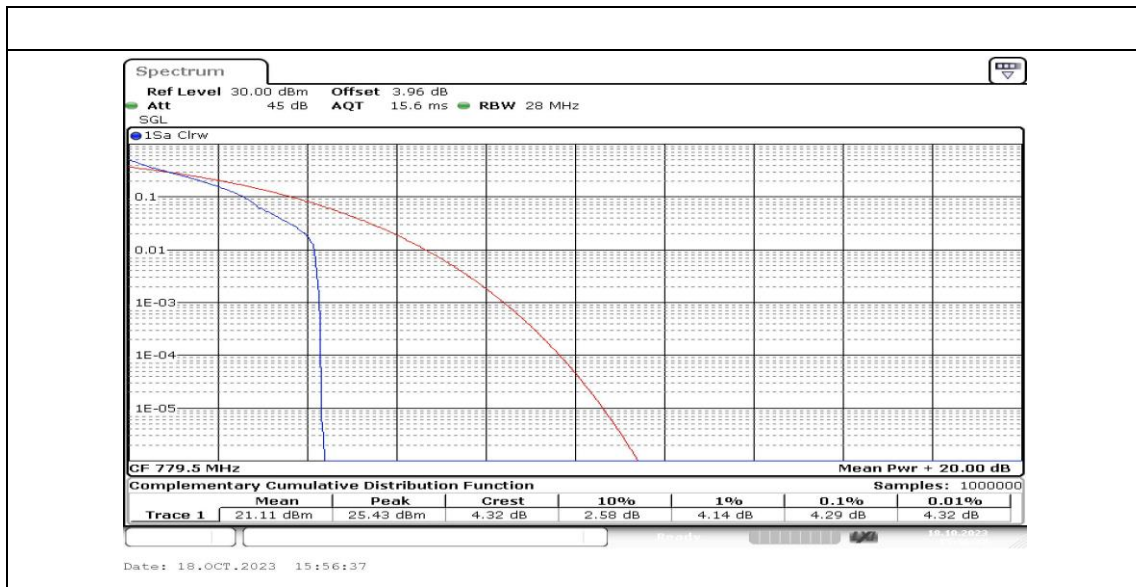

Test Graphs

Band13-5MHz-QPSK-23205-1RB#0-PASS