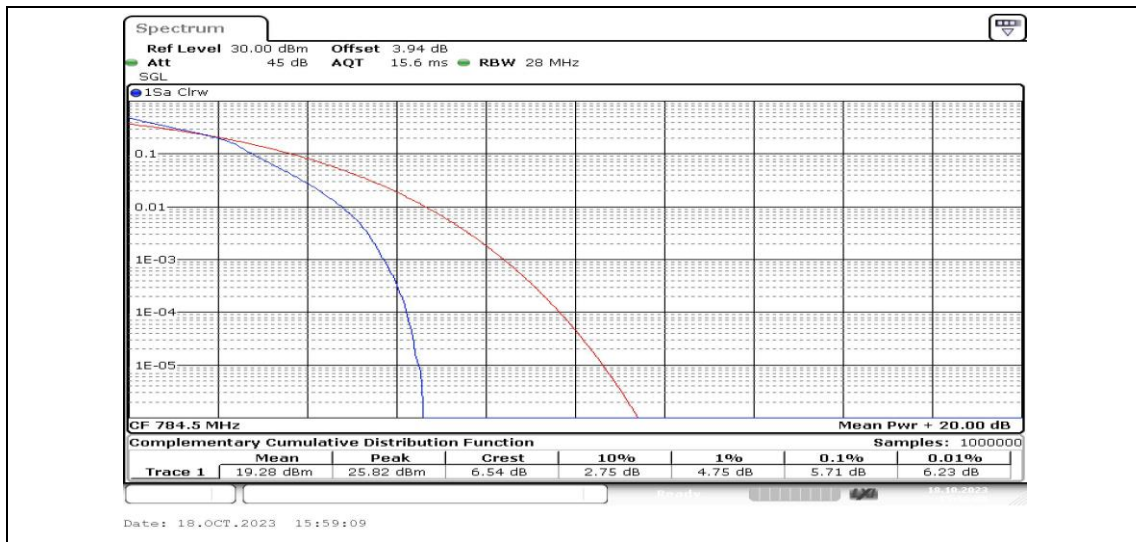

Band13-5MHz-16QAM-23255-25RB#0-PASS