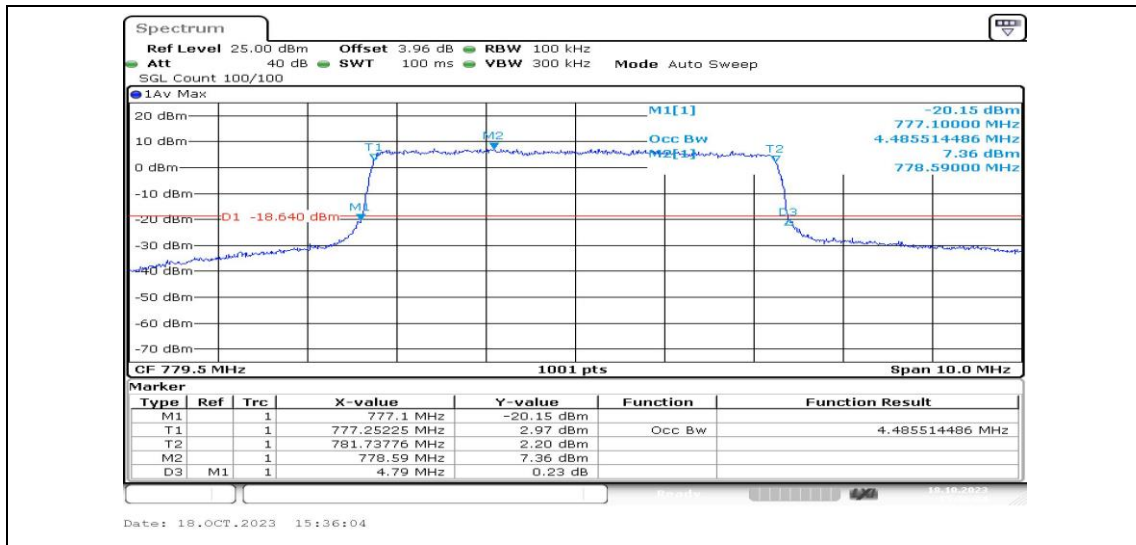

Test Graphs

Band13-5MHz-QPSK-23205-25RB#0-PASS