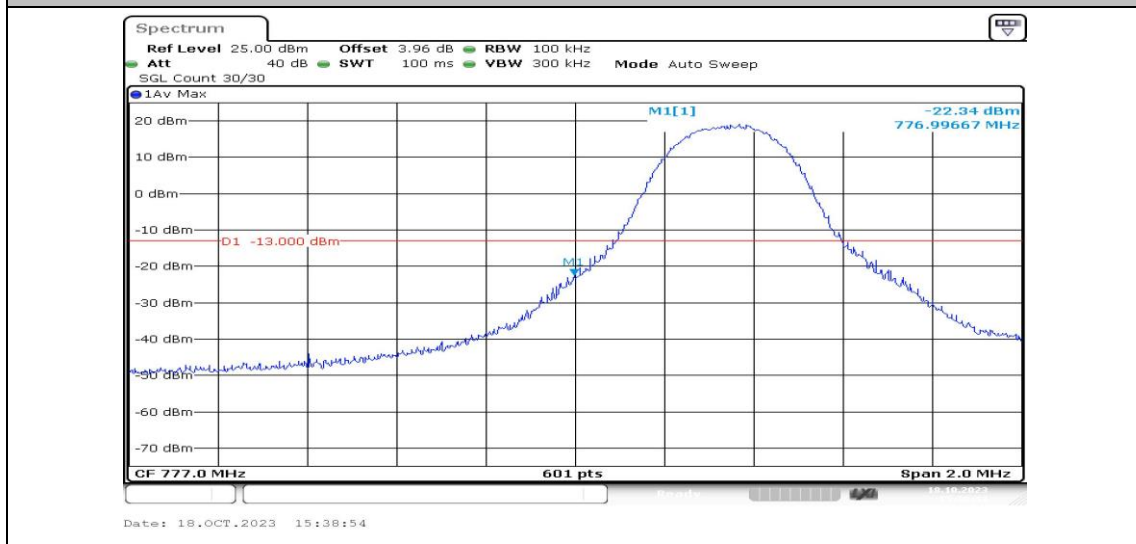

Band13-5MHz-16QAM-23205-1RB#0-PASS