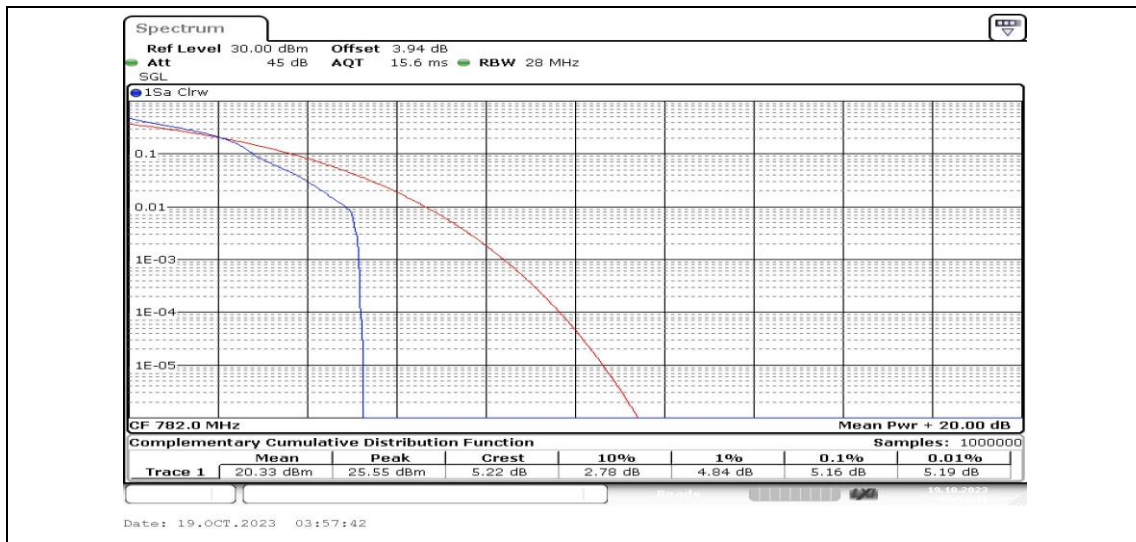

Band13-10MHz-QPSK-23230-1RB#0-PASS

Band13-10MHz-QPSK-23230-50RB#0-PASS

Band13-10MHz-16QAM-23230-1RB#0-PASS

Band13-10MHz-16QAM-23230-25RB#0-PASS

Appendix C: 26dB Bandwidth and Occupied Bandwidth

Test Result