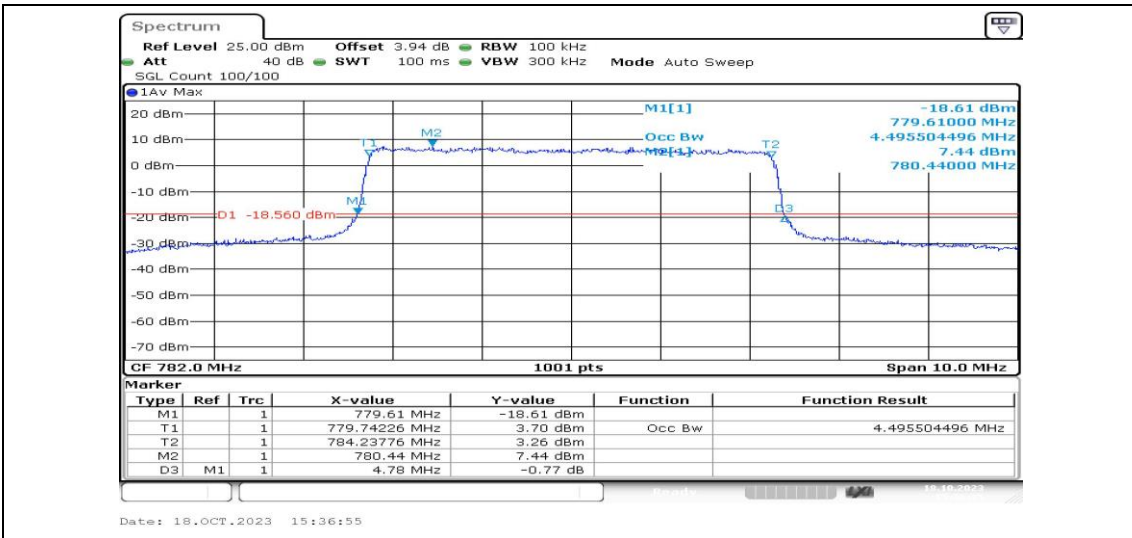

Band13-5MHz-QPSK-23230-25RB#0-PASS