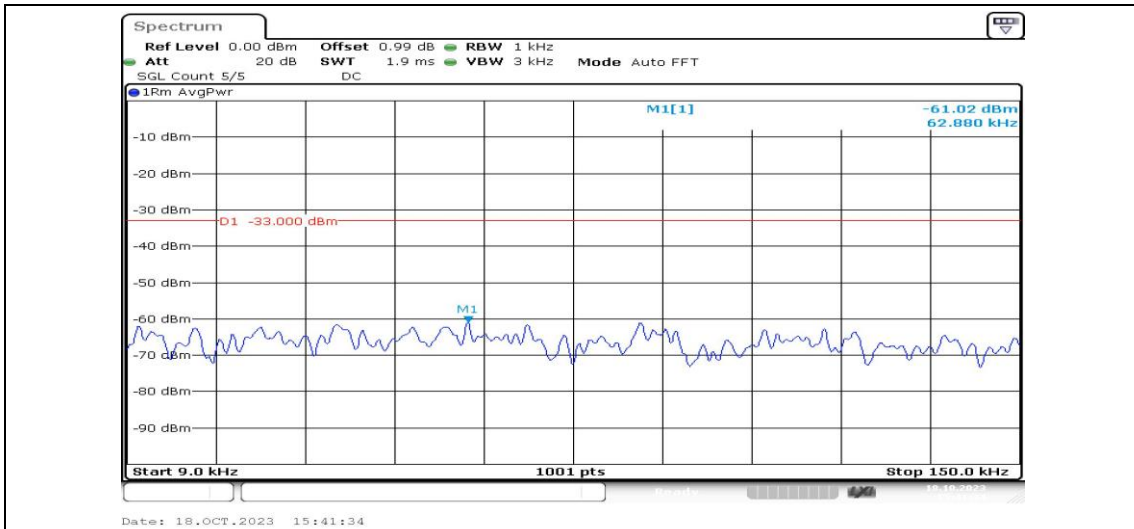

Test Graphs

Band13-5MHz-QPSK-23205-1RB#0-Range1:0.009~0.15MHz-PASS