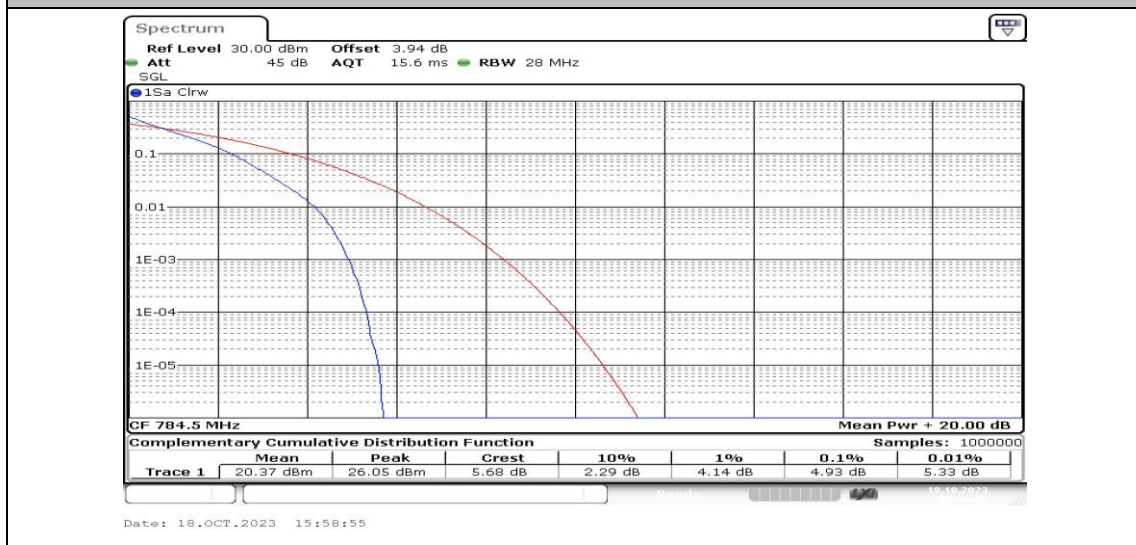

Band13-5MHz-QPSK-23255-25RB#0-PASS