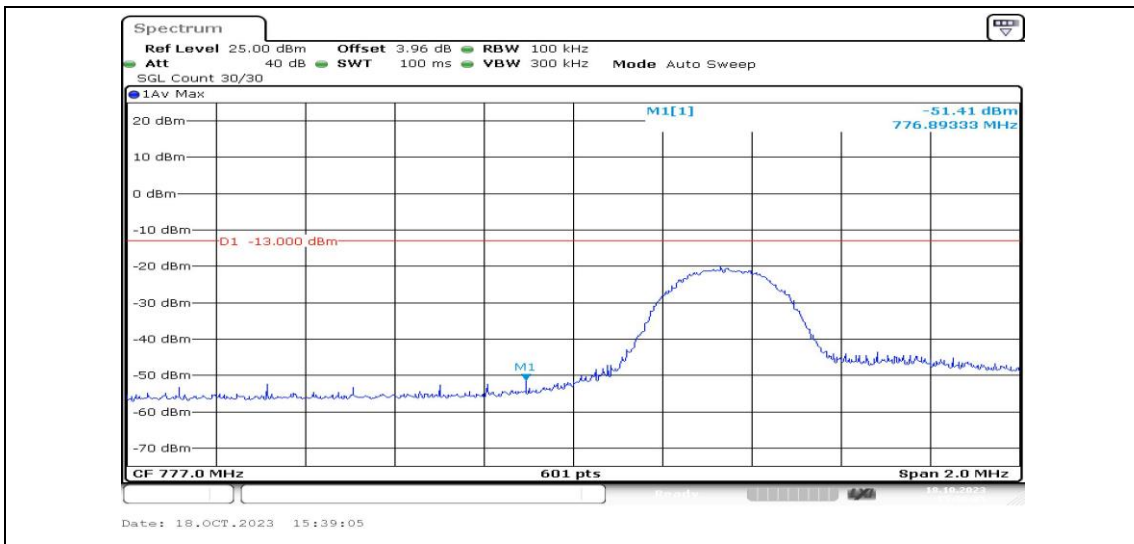

Band13-5MHz-QPSK-23205-1RB#24-PASS