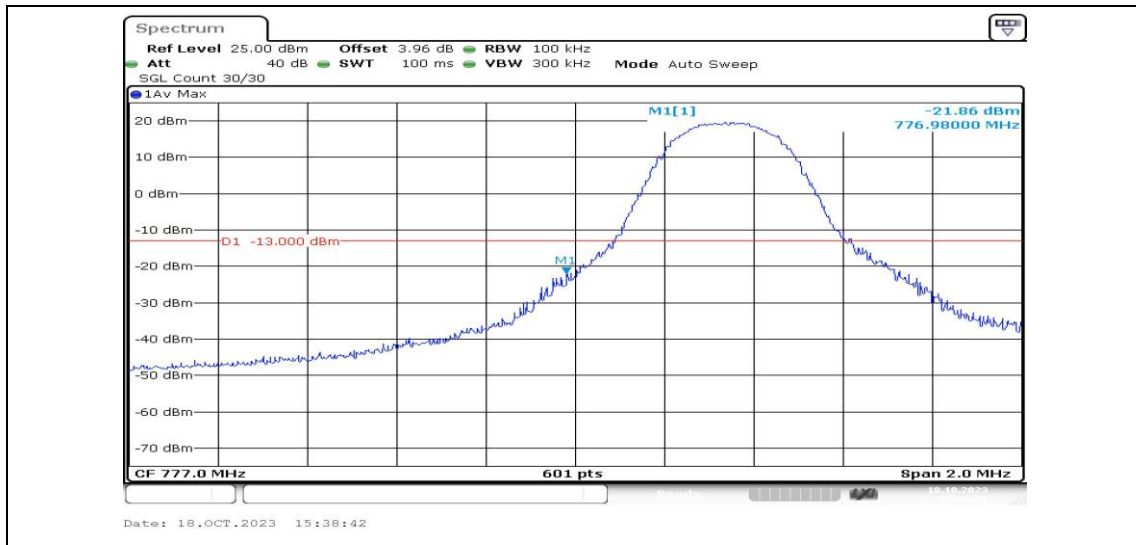

Test Graphs

Band13-5MHz-QPSK-23205-1RB#0-PASS