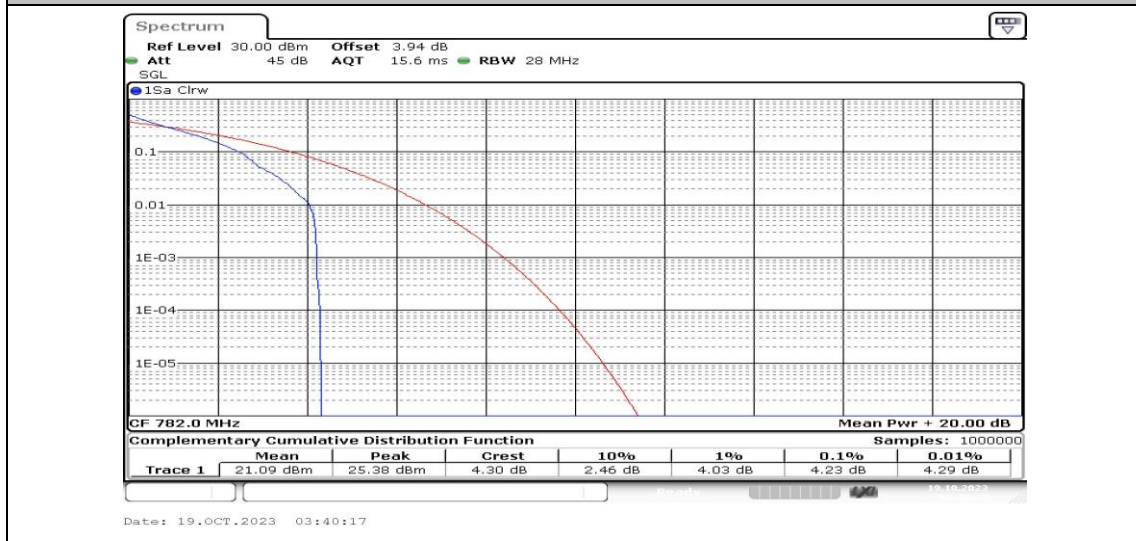

Band13-10MHz-QPSK-23230-1RB#0-PASS

Band13-10MHz-QPSK-23230-50RB#0-PASS

Band13-10MHz-16QAM-23230-1RB#0-PASS

Band13-10MHz-16QAM-23230-25RB#0-PASS

Appendix C: 26dB Bandwidth and Occupied Bandwidth

Test Result