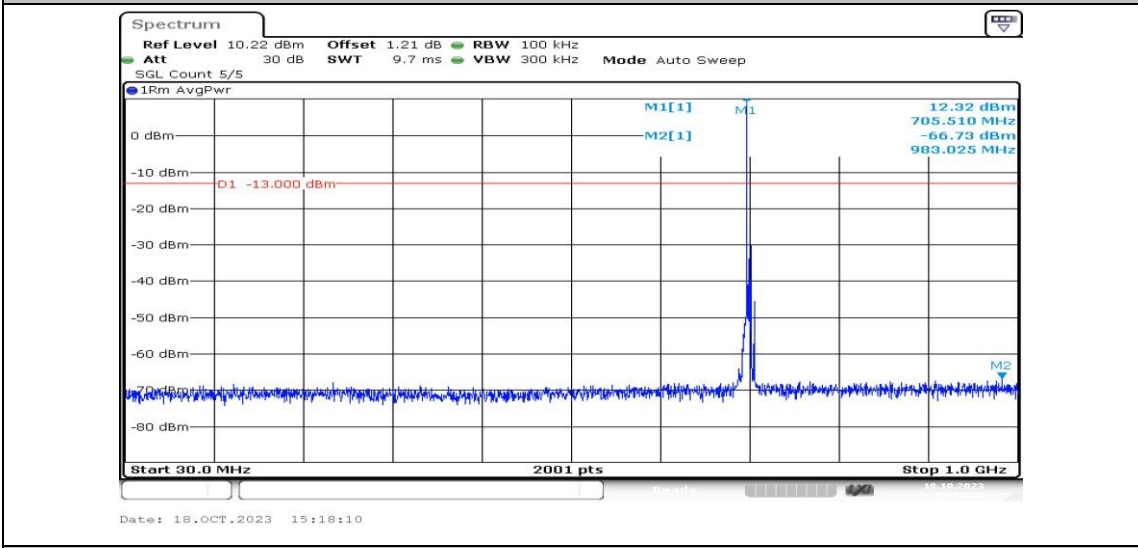

Band12-5MHz-QPSK-23095-1RB#0-Range3:30~1000MHz-PASS