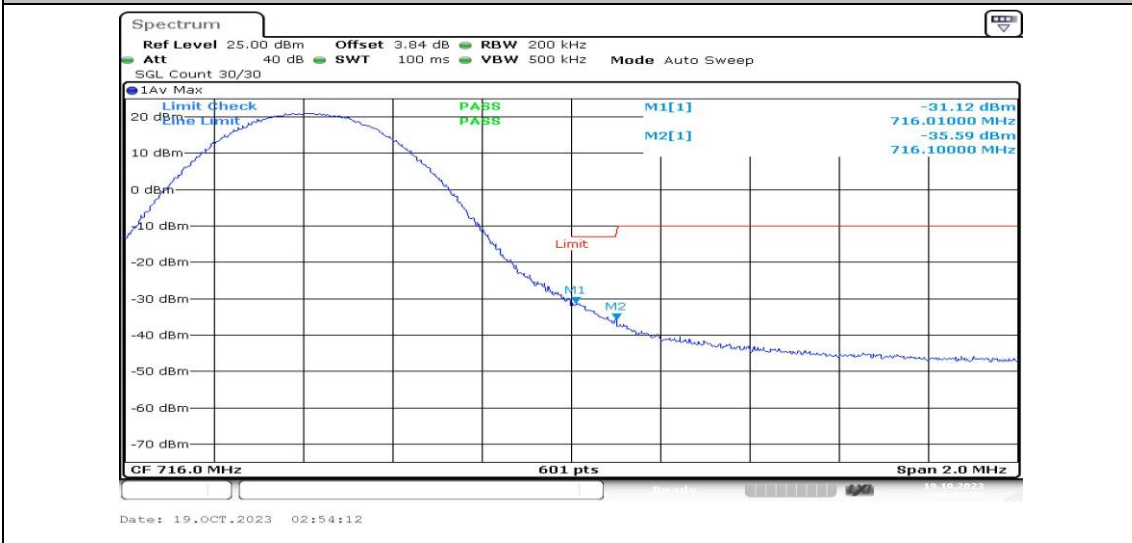

Band12-10MHz-QPSK-23130-1RB#49-PASS