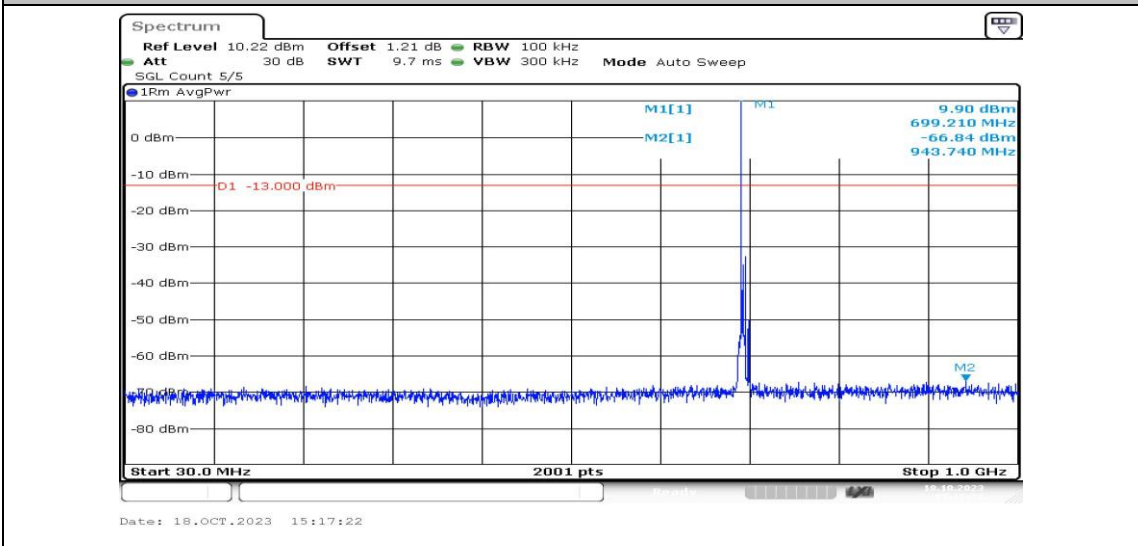

Band12-5MHz-16QAM-23035-1RB#0-Range3:30~1000MHz-PASS