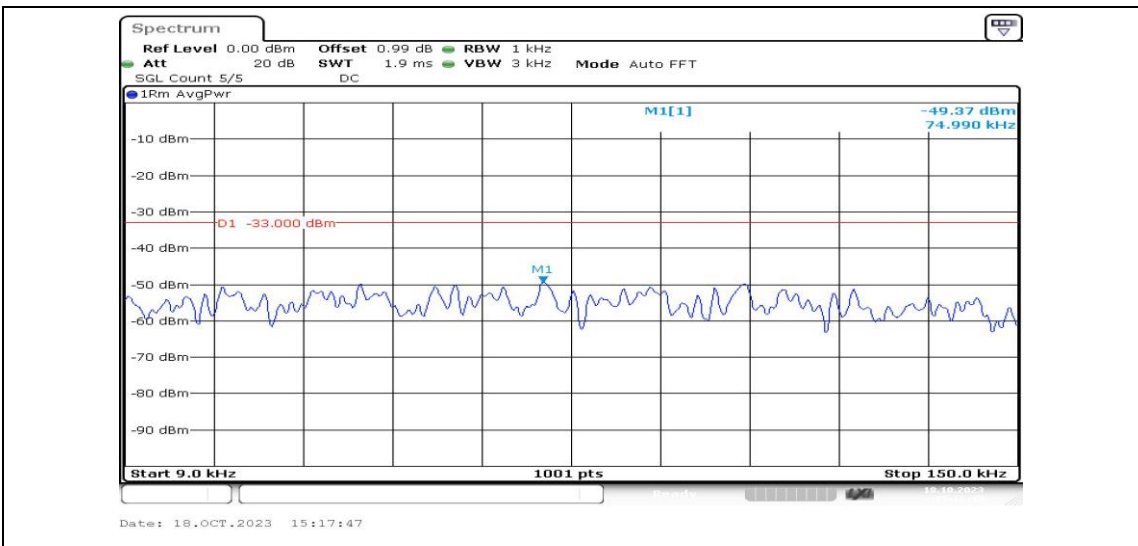

Band12-5MHz-16QAM-23035-1RB#0-Range1:0.009~0.15MHz-PASS

Band12-5MHz-16QAM-23035-1RB#0-Range2:0.15~30MHz-PASS

Band12-5MHz-16QAM-23035-1RB#0-Range3:30~1000MHz-PASS

Band12-5MHz-16QAM-23035-1RB#0-Range4:1000~10000MHz-PASS