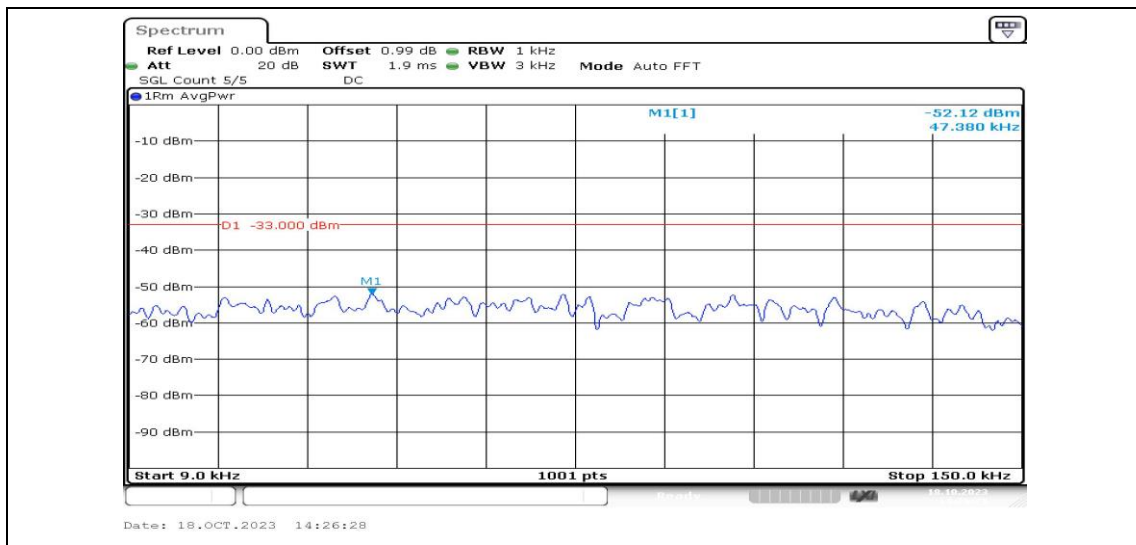

Test Graphs

Band12-1.4MHz-QPSK-23017-1RB#0-Range1:0.009~0.15MHz-PASS