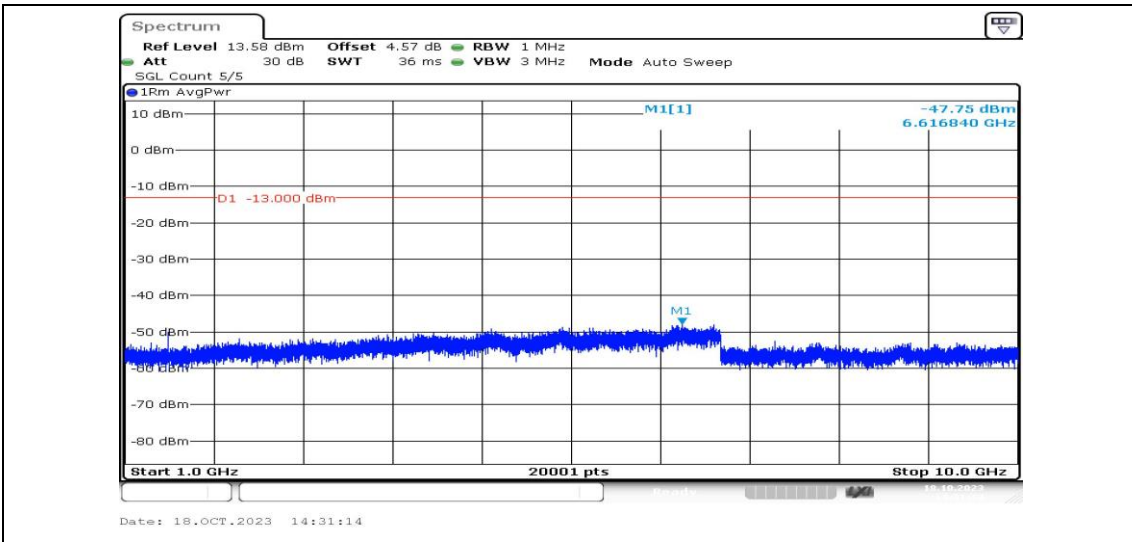

Band12-1.4MHz-16QAM-23173-1RB#0-Range4:1000~10000MHz-PASS