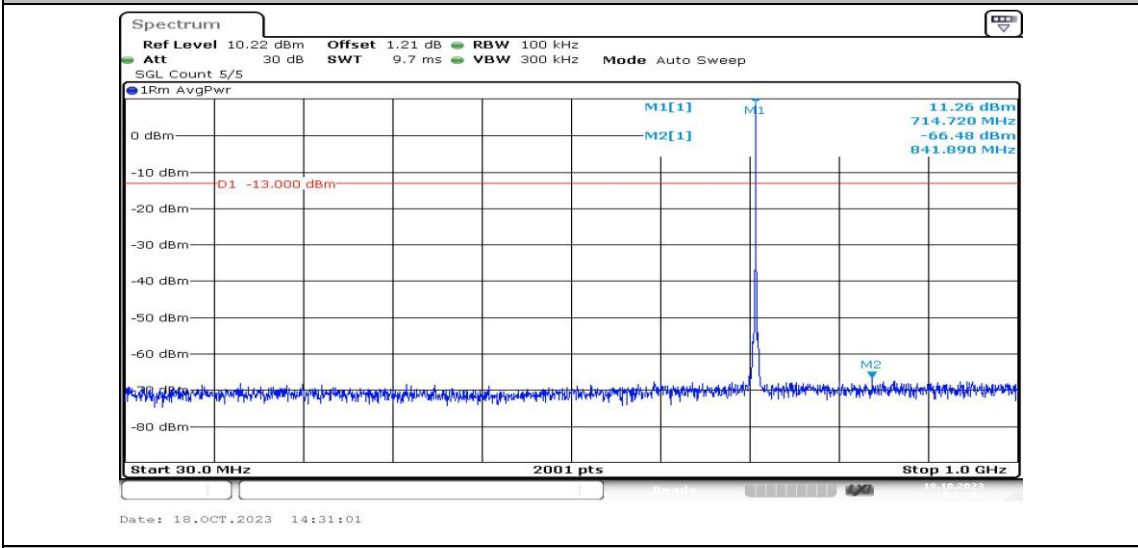

Band12-1.4MHz-16QAM-23173-1RB#0-Range3:30~1000MHz-PASS