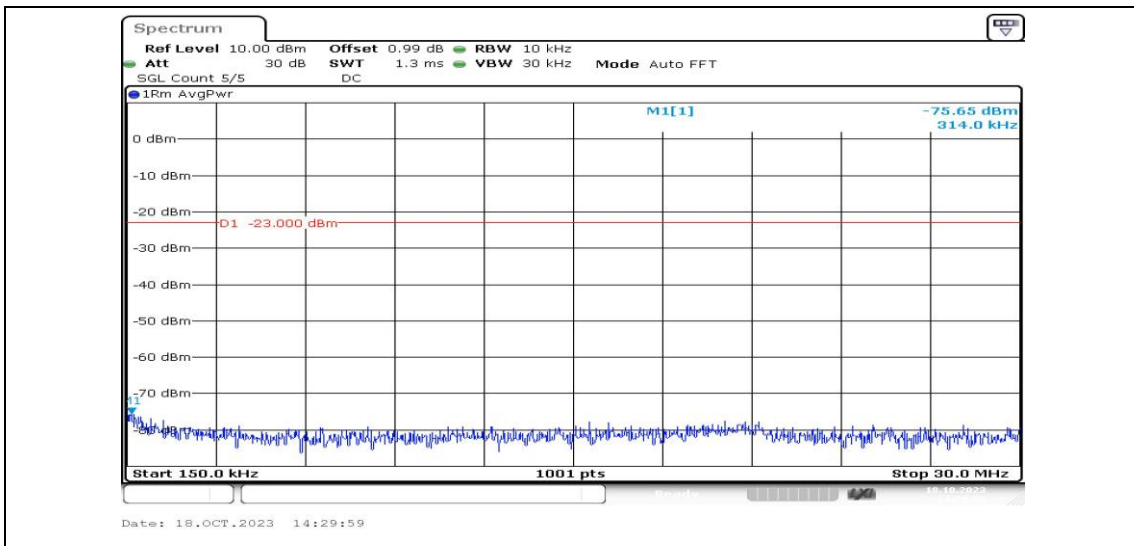

Band12-1.4MHz-QPSK-23173-1RB#0-Range2:0.15~30MHz-PASS