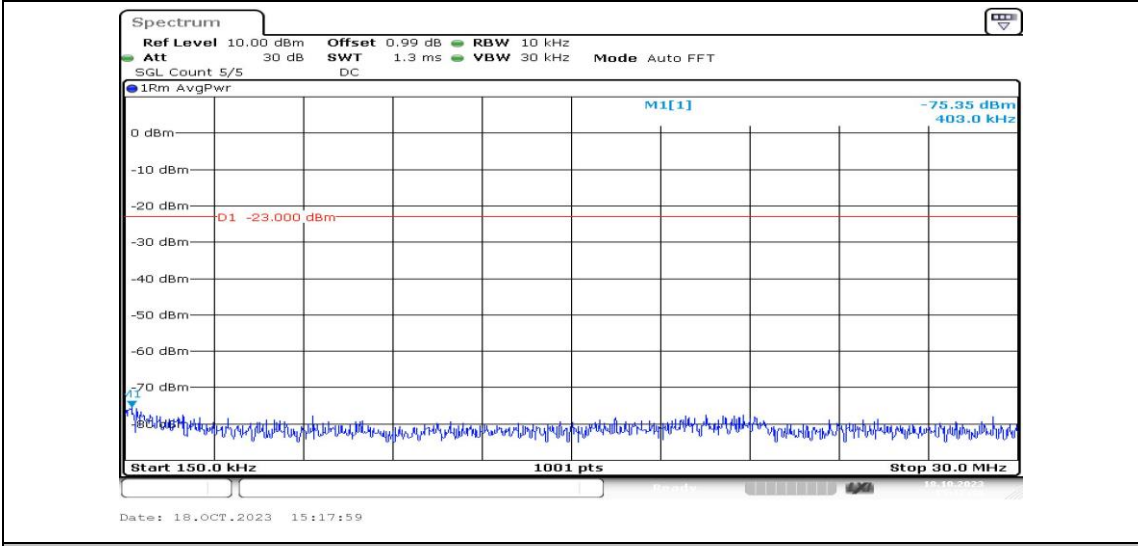

Band12-5MHz-QPSK-23095-1RB#0-Range2:0.15~30MHz-PASS