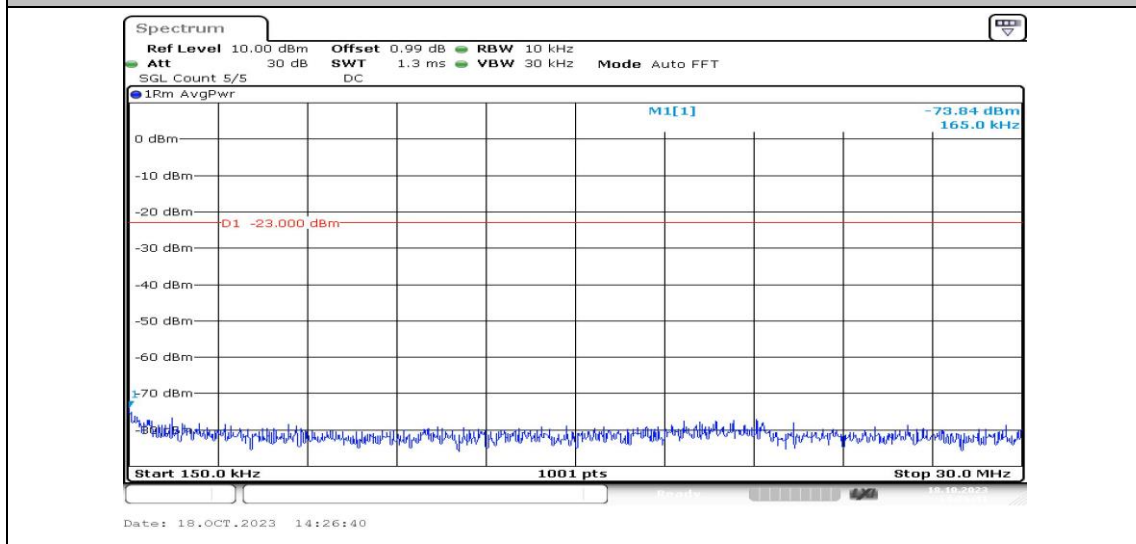

Band12-1.4MHz-QPSK-23017-1RB#0-Range2:0.15~30MHz-PASS