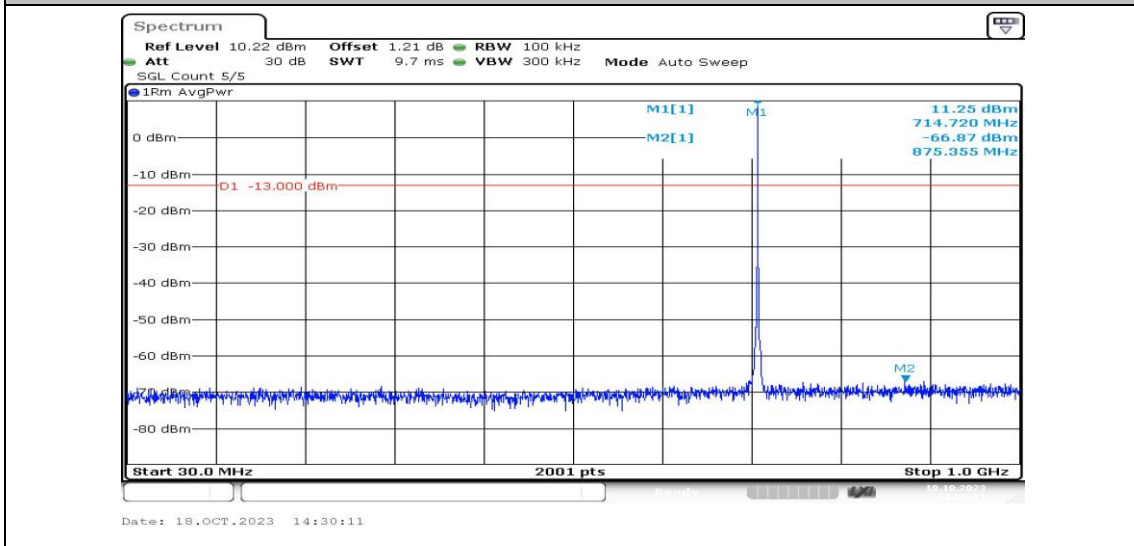

Band12-1.4MHz-QPSK-23173-1RB#0-Range3:30~1000MHz-PASS