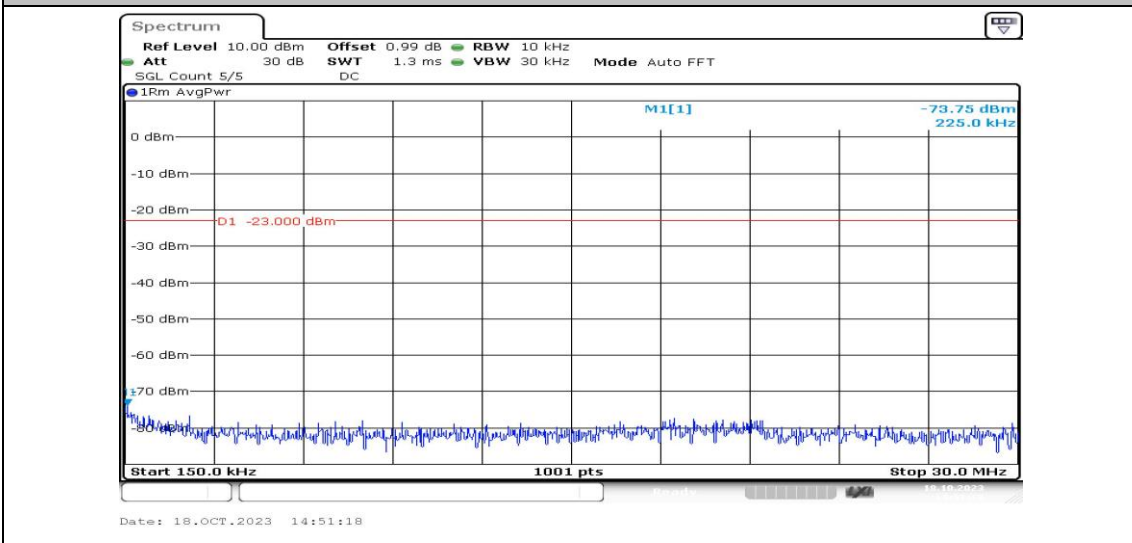

Band12-3MHz-QPSK-23025-1RB#0-Range2:0.15~30MHz-PASS