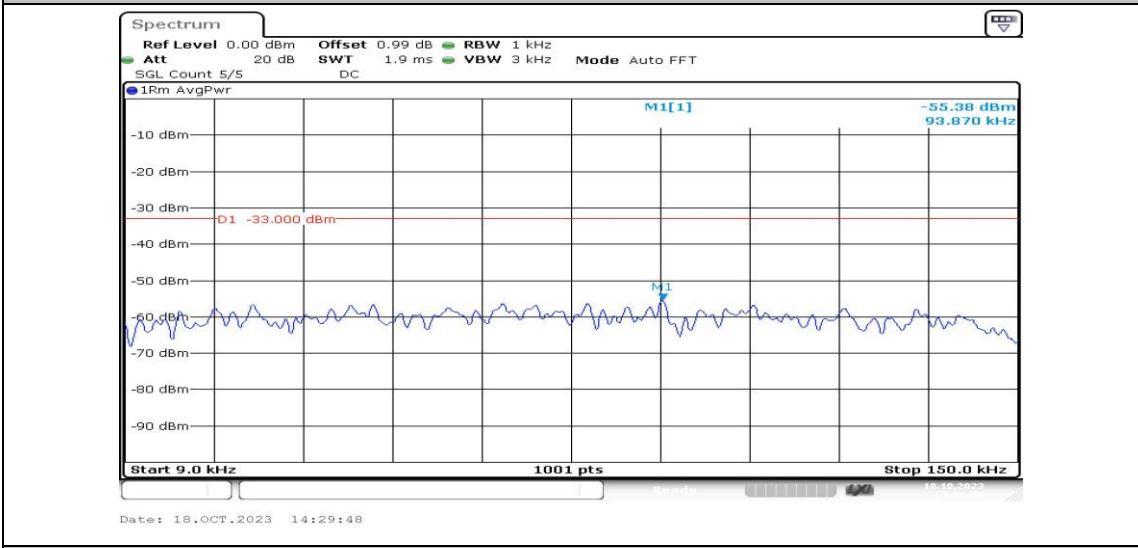

Band12-1.4MHz-16QAM-23095-1RB#0-Range1:0.009~0.15MHz-PASS

Band12-1.4MHz-16QAM-23095-1RB#0-Range2:0.15~30MHz-PASS

Band12-1.4MHz-16QAM-23095-1RB#0-Range3:30~1000MHz-PASS

Band12-1.4MHz-16QAM-23095-1RB#0-Range4:1000~10000MHz-PASS