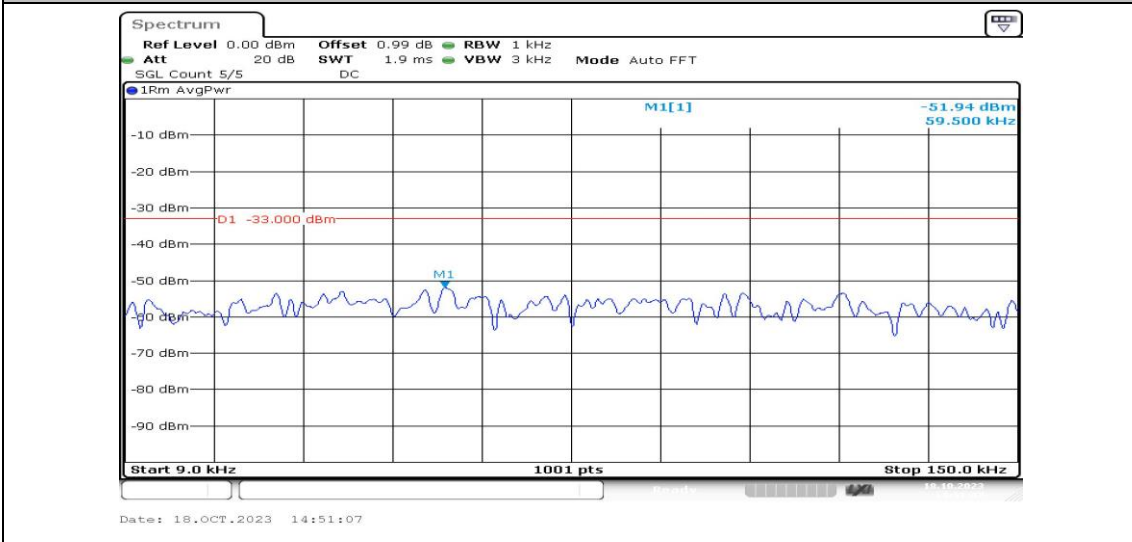

Band12-1.4MHz-16QAM-23173-1RB#0-Range1:0.009~0.15MHz-PASS

Band12-1.4MHz-16QAM-23173-1RB#0-Range2:0.15~30MHz-PASS

Band12-1.4MHz-16QAM-23173-1RB#0-Range3:30~1000MHz-PASS

Band12-1.4MHz-16QAM-23173-1RB#0-Range4:1000~10000MHz-PASS