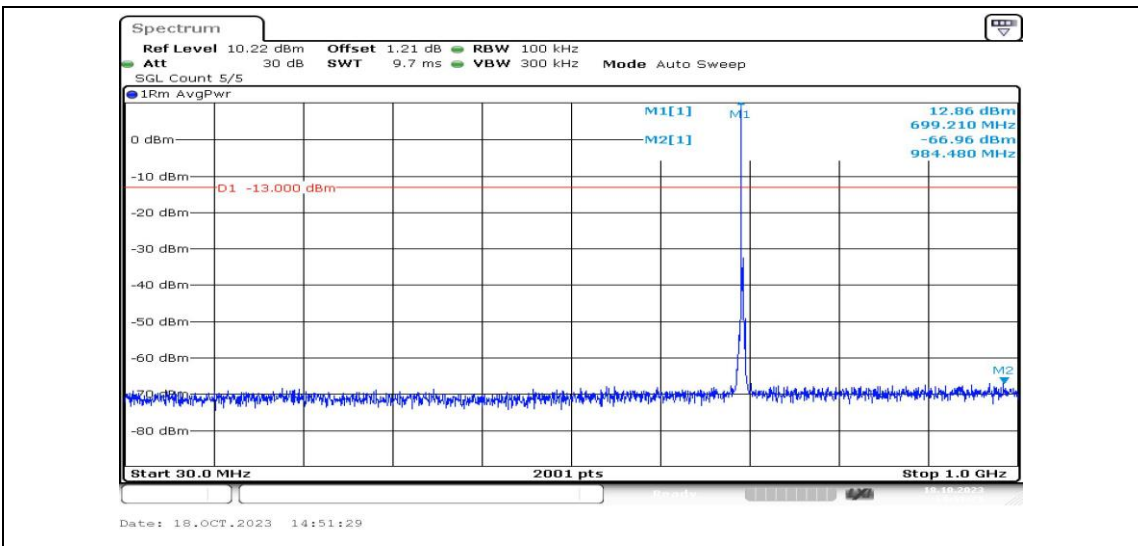

Band12-3MHz-QPSK-23025-1RB#0-Range3:30~1000MHz-PASS