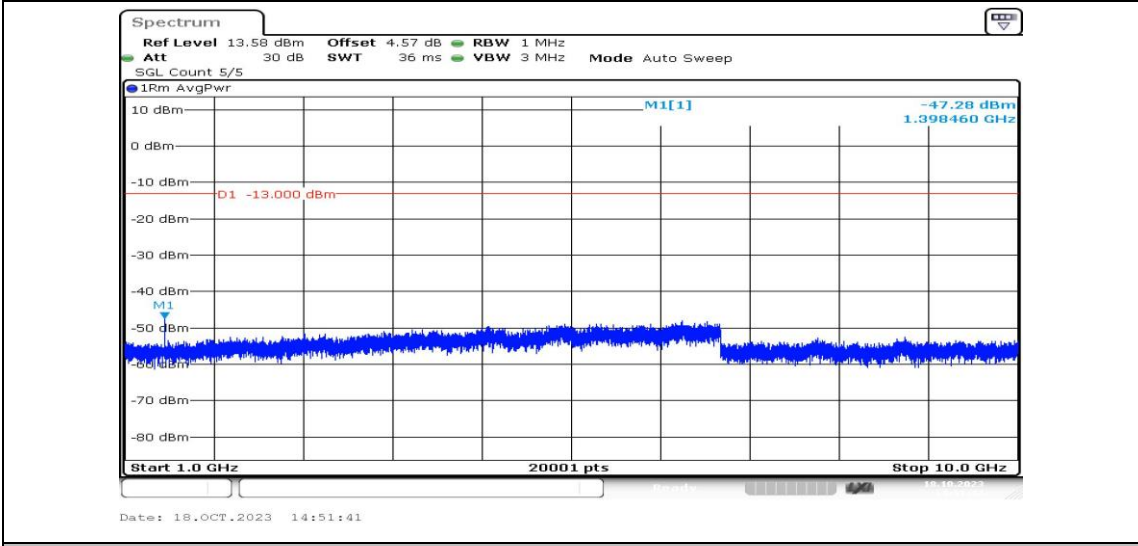

Band12-3MHz-QPSK-23025-1RB#0-Range4:1000~10000MHz-PASS