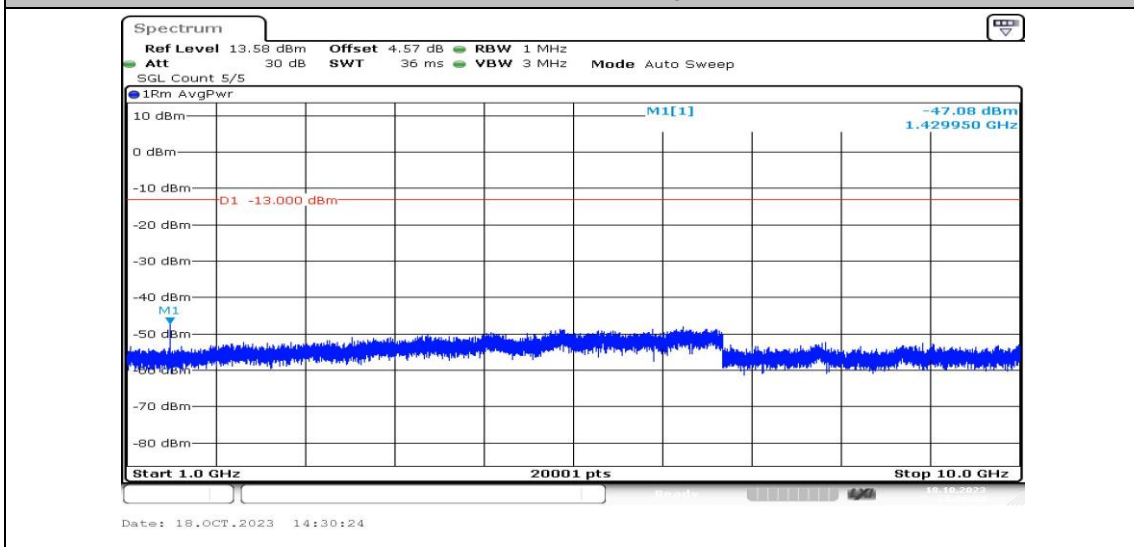

Band12-1.4MHz-QPSK-23173-1RB#0-Range4:1000~10000MHz-PASS