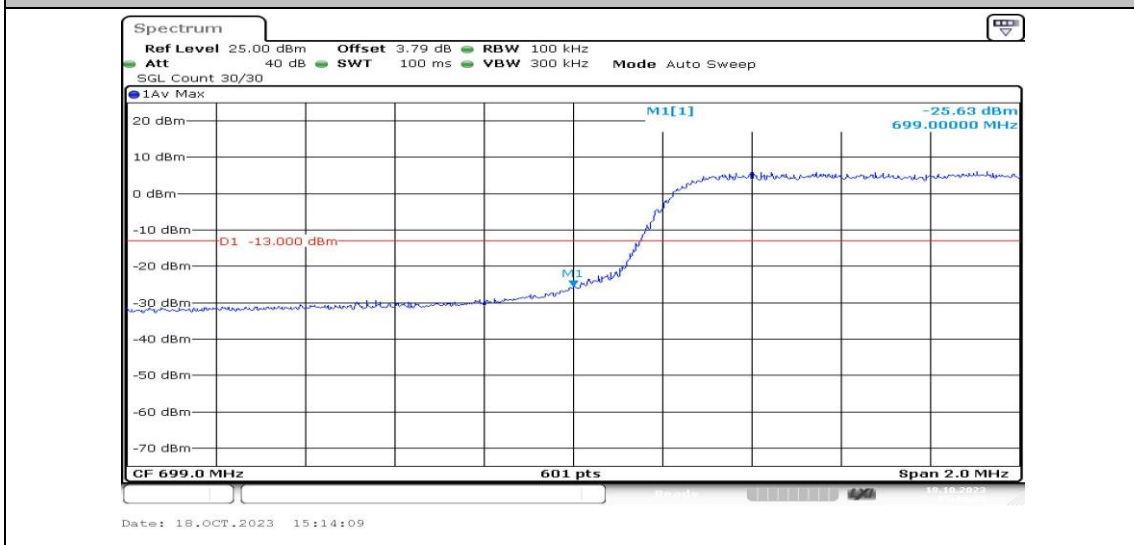

Band12-5MHz-QPSK-23035-1RB#0-PASS

Band12-5MHz-16QAM-23035-1RB#0-PASS

Band12-5MHz-QPSK-23035-1RB#24-PASS

Band12-5MHz-16QAM-23035-1RB#24-PASS

Band12-5MHz-QPSK-23035-25RB#0-PASS

Band12-5MHz-16QAM-23035-25RB#0-PASS