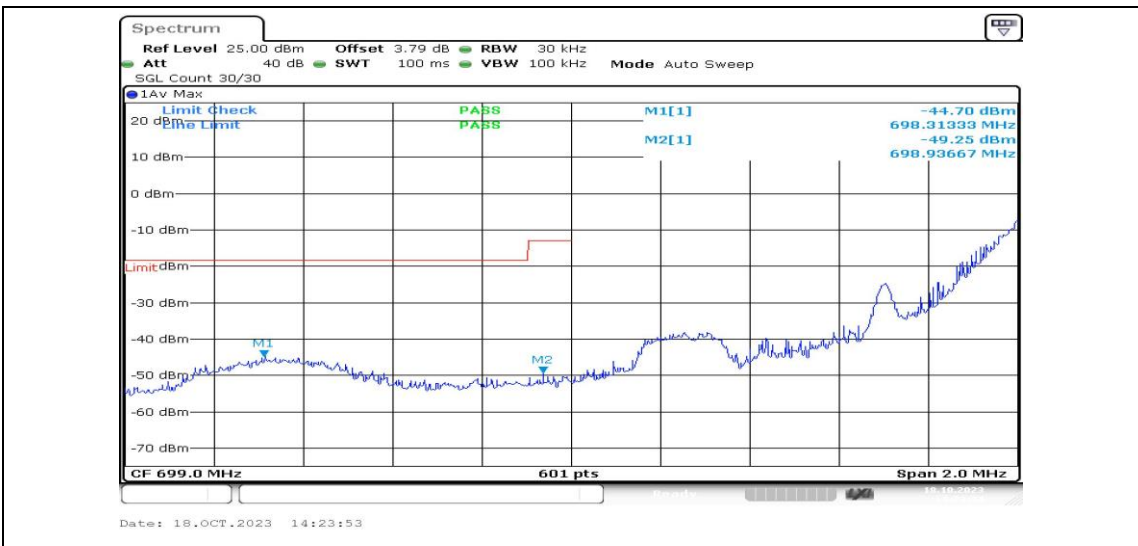

Band12-1.4MHz-QPSK-23017-1RB#5-PASS