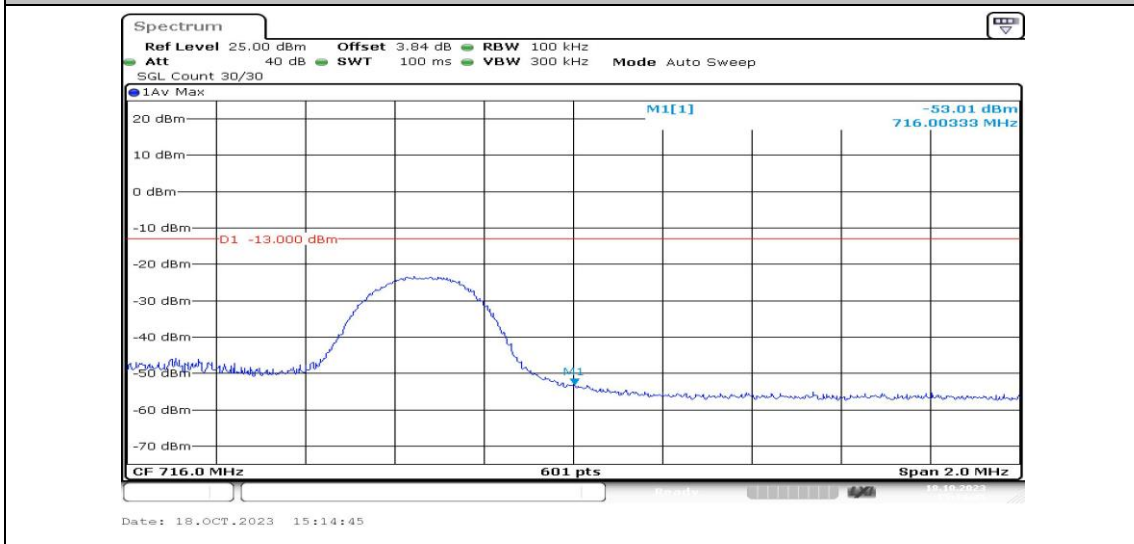

Band12-5MHz-QPSK-23035-1RB#0-PASS

Band12-5MHz-16QAM-23035-1RB#0-PASS

Band12-5MHz-QPSK-23035-1RB#24-PASS

Band12-5MHz-16QAM-23035-1RB#24-PASS

Band12-5MHz-QPSK-23035-25RB#0-PASS

Band12-5MHz-16QAM-23035-25RB#0-PASS