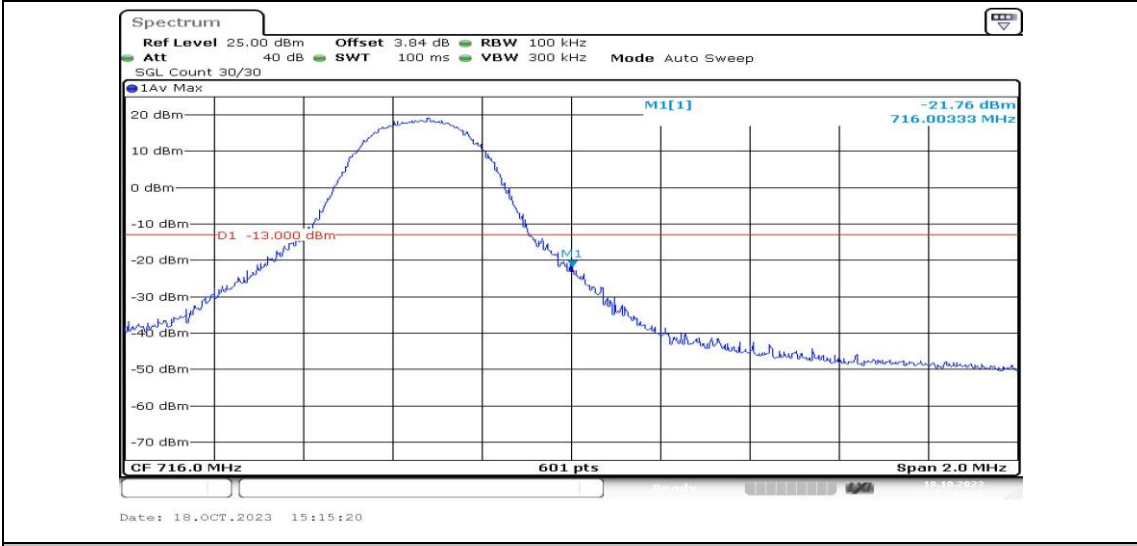

Band12-5MHz-16QAM-23155-1RB#24-PASS