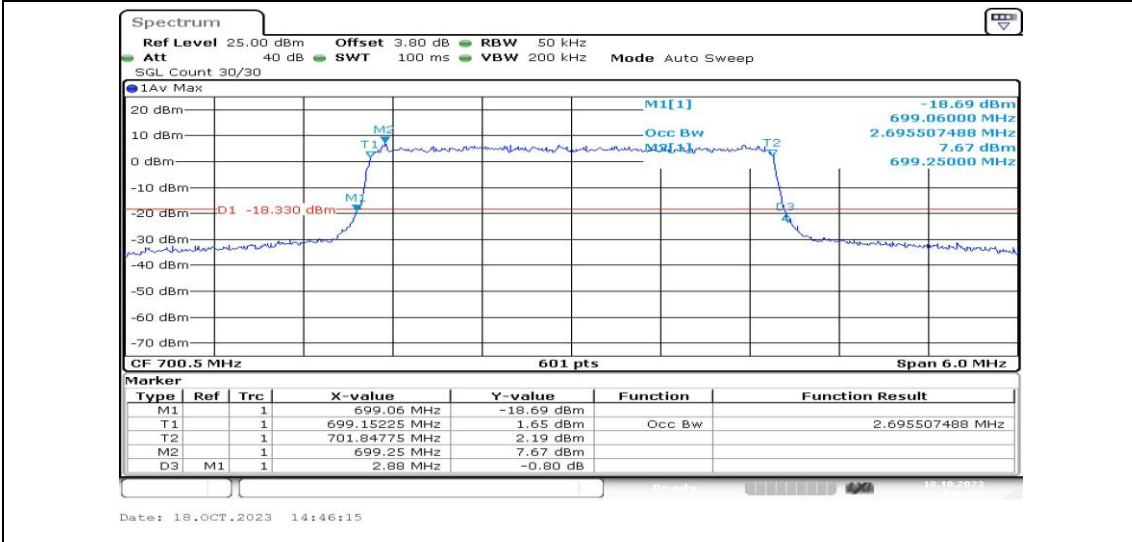

Test Graphs

Band12-1.4MHz-QPSK-23017-6RB#0-PASS

Band12-1.4MHz-16QAM-23017-6RB#0-PASS

Band12-1.4MHz-QPSK-23095-6RB#0-PASS

Band12-1.4MHz-16QAM-23095-6RB#0-PASS

Band12-1.4MHz-QPSK-23173-6RB#0-PASS

Band12-1.4MHz-16QAM-23173-6RB#0-PASS