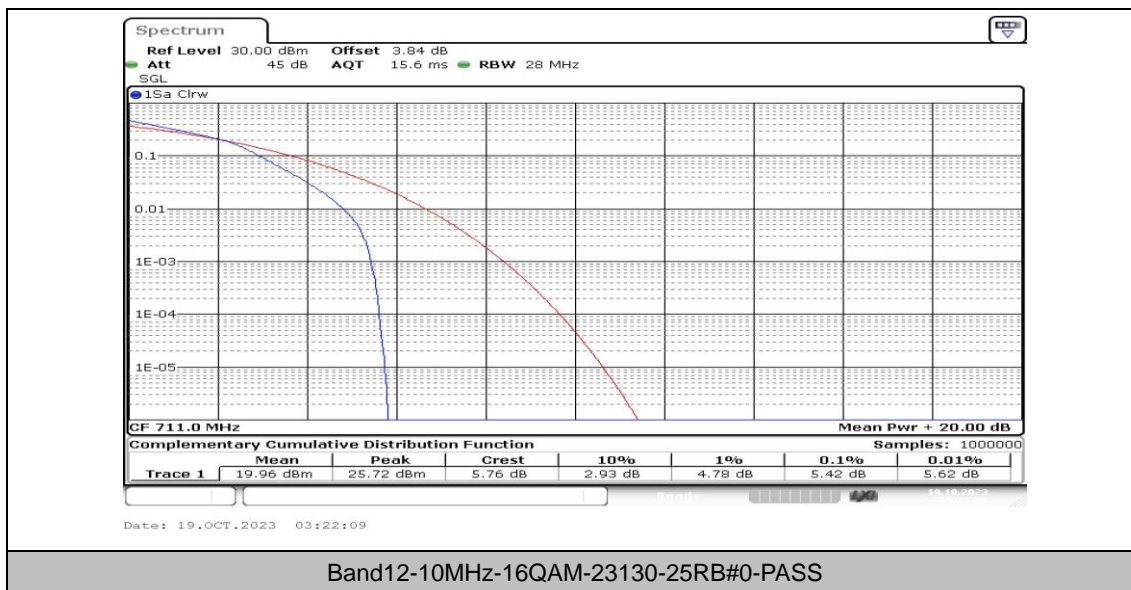

Band12-10MHz-16QAM-23095-1RB#0-PASS

Band12-10MHz-16QAM-23095-25RB#0-PASS

Band12-10MHz-16QAM-23130-1RB#0-PASS

Band12-10MHz-16QAM-23130-25RB#0-PASS

Appendix C: 26dB Bandwidth and Occupied Bandwidth

Test Result