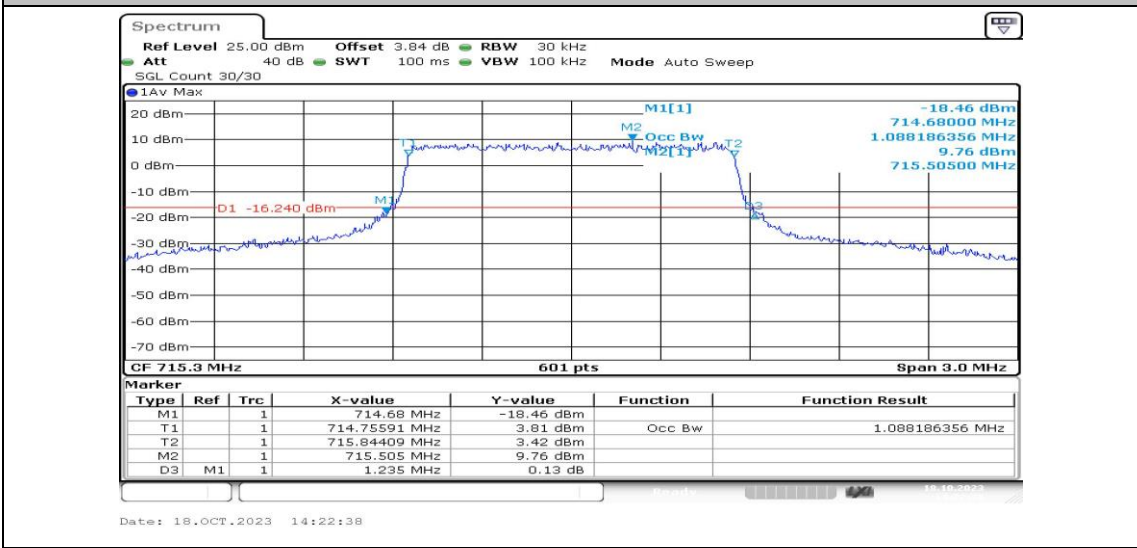

Test Graphs

Band12-1.4MHz-QPSK-23017-6RB#0-PASS

Band12-1.4MHz-16QAM-23017-6RB#0-PASS

Band12-1.4MHz-QPSK-23095-6RB#0-PASS

Band12-1.4MHz-16QAM-23095-6RB#0-PASS

Band12-1.4MHz-QPSK-23173-6RB#0-PASS

Band12-1.4MHz-16QAM-23173-6RB#0-PASS