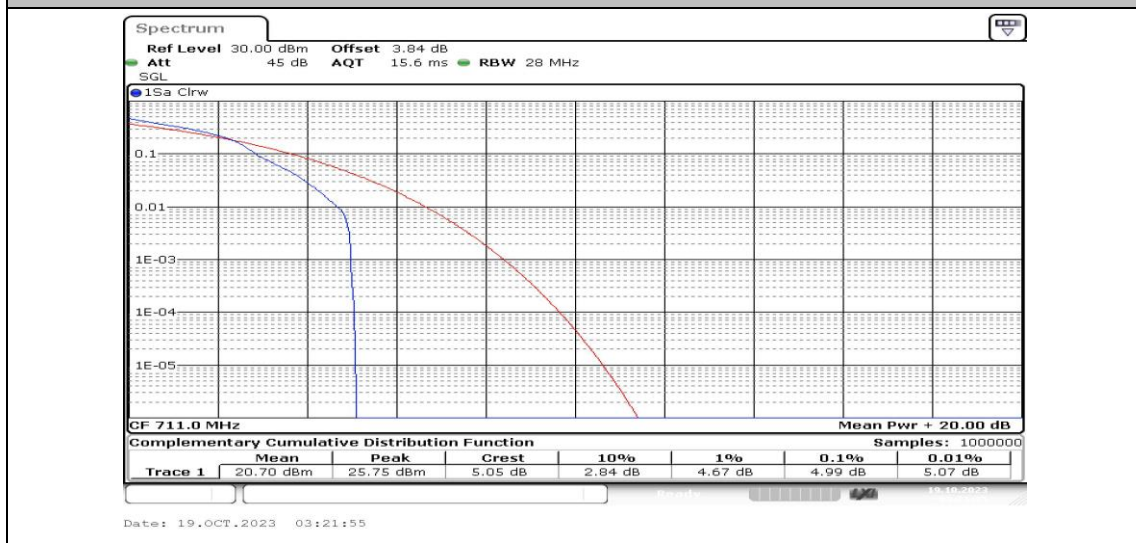

Band12-10MHz-16QAM-23095-1RB#0-PASS

Band12-10MHz-16QAM-23095-25RB#0-PASS

Band12-10MHz-16QAM-23130-1RB#0-PASS

Band12-10MHz-16QAM-23130-25RB#0-PASS

Appendix C: 26dB Bandwidth and Occupied Bandwidth

Test Result