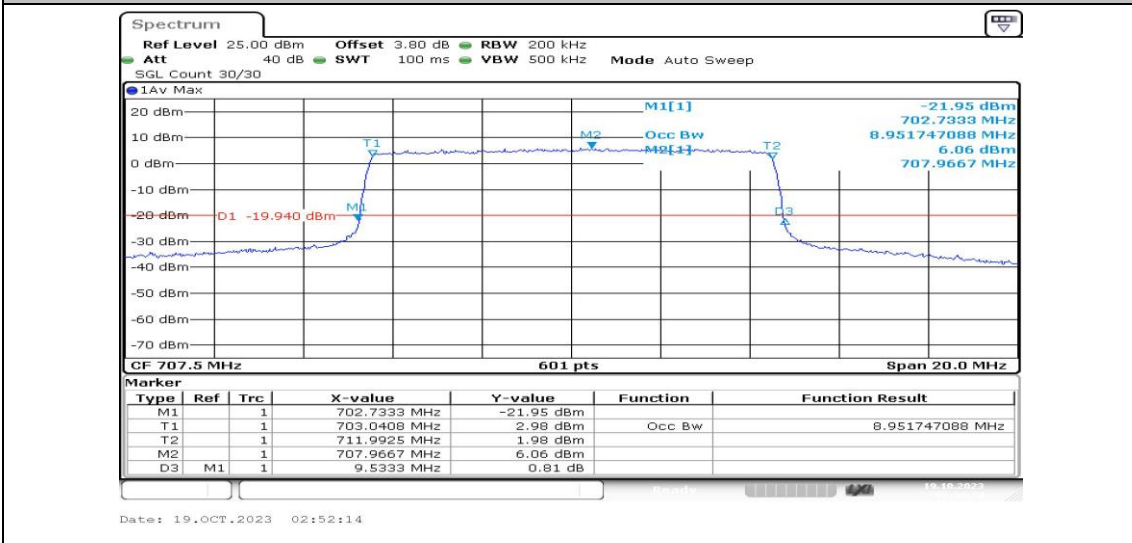

Band12-10MHz-QPSK-23095-50RB#0-PASS