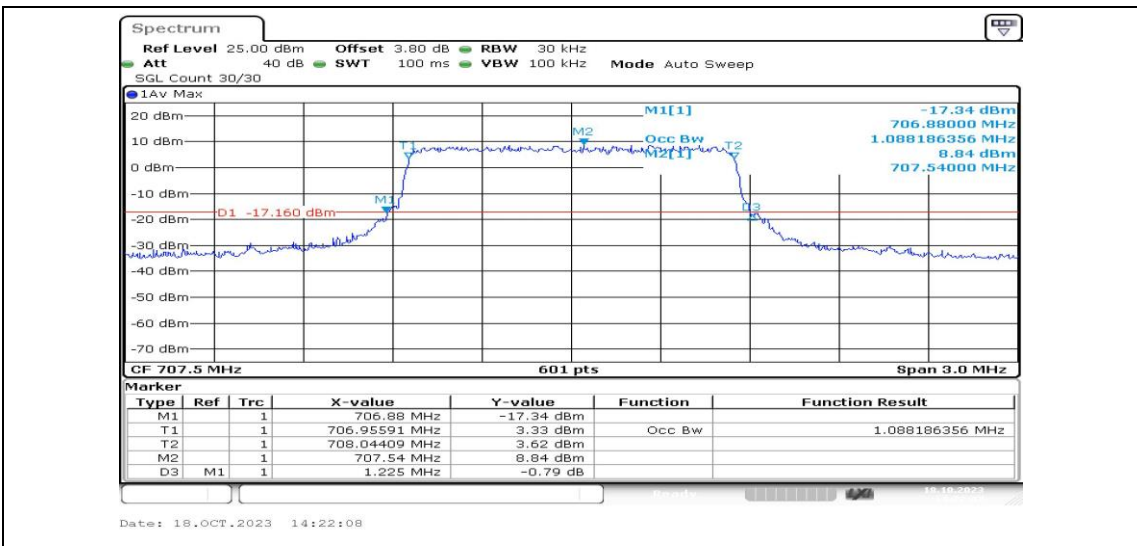

Band12-1.4MHz-QPSK-23095-6RB#0-PASS