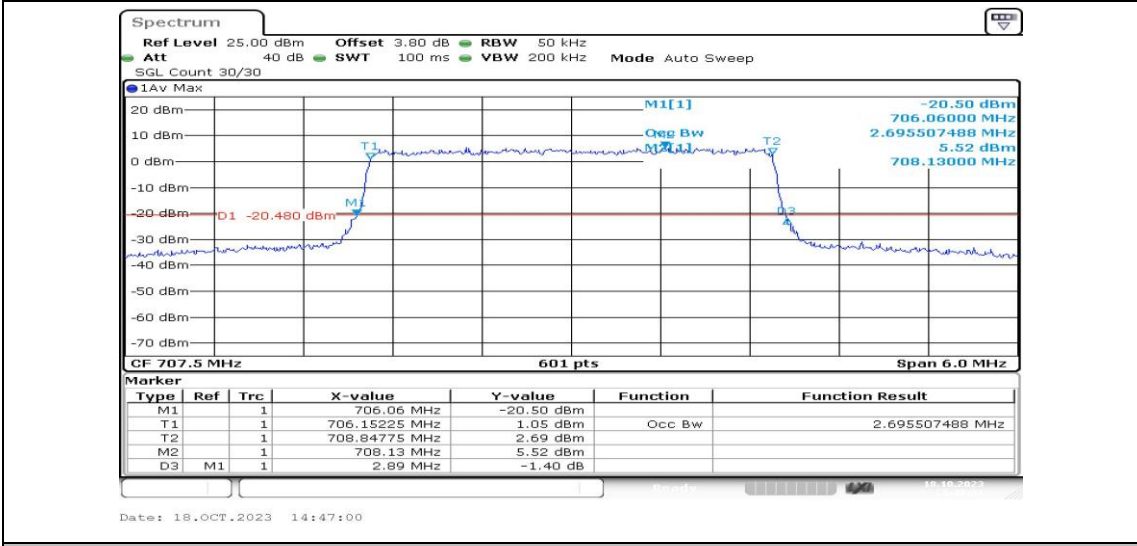

Band12-3MHz-16QAM-23095-15RB#0-PASS