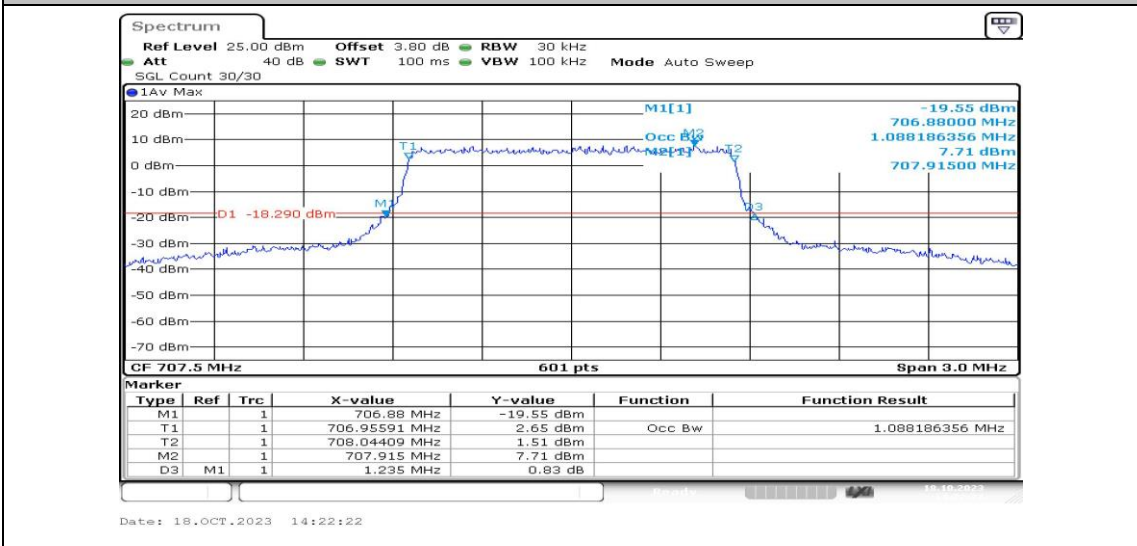

Test Graphs

Band12-1.4MHz-QPSK-23017-6RB#0-PASS

Band12-1.4MHz-16QAM-23017-6RB#0-PASS

Band12-1.4MHz-QPSK-23095-6RB#0-PASS

Band12-1.4MHz-16QAM-23095-6RB#0-PASS

Band12-1.4MHz-QPSK-23173-6RB#0-PASS

Band12-1.4MHz-16QAM-23173-6RB#0-PASS