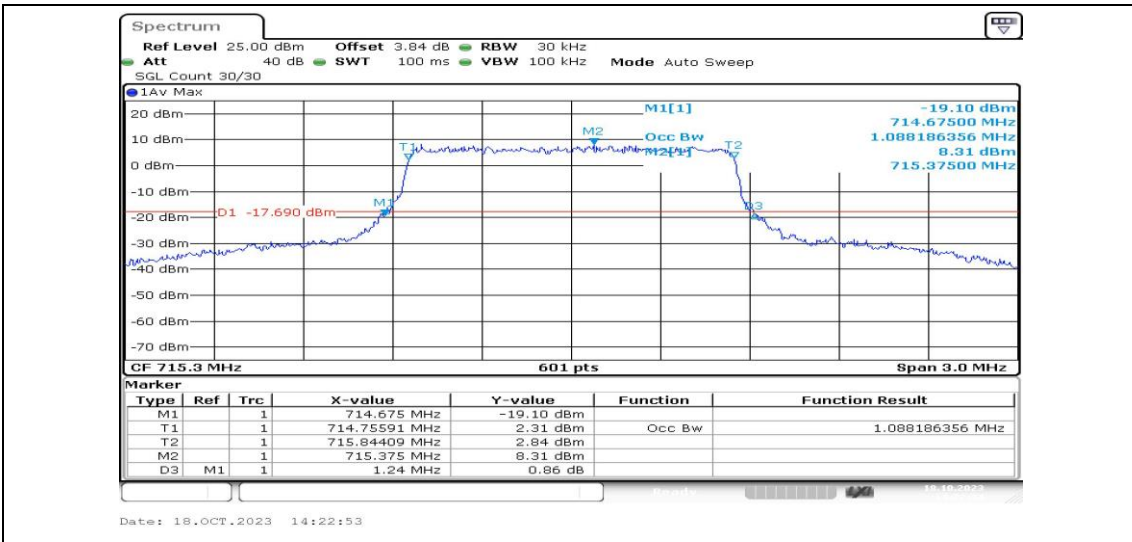

Test Graphs

Band12-1.4MHz-QPSK-23017-6RB#0-PASS

Band12-1.4MHz-16QAM-23017-6RB#0-PASS

Band12-1.4MHz-QPSK-23095-6RB#0-PASS

Band12-1.4MHz-16QAM-23095-6RB#0-PASS

Band12-1.4MHz-QPSK-23173-6RB#0-PASS

Band12-1.4MHz-16QAM-23173-6RB#0-PASS