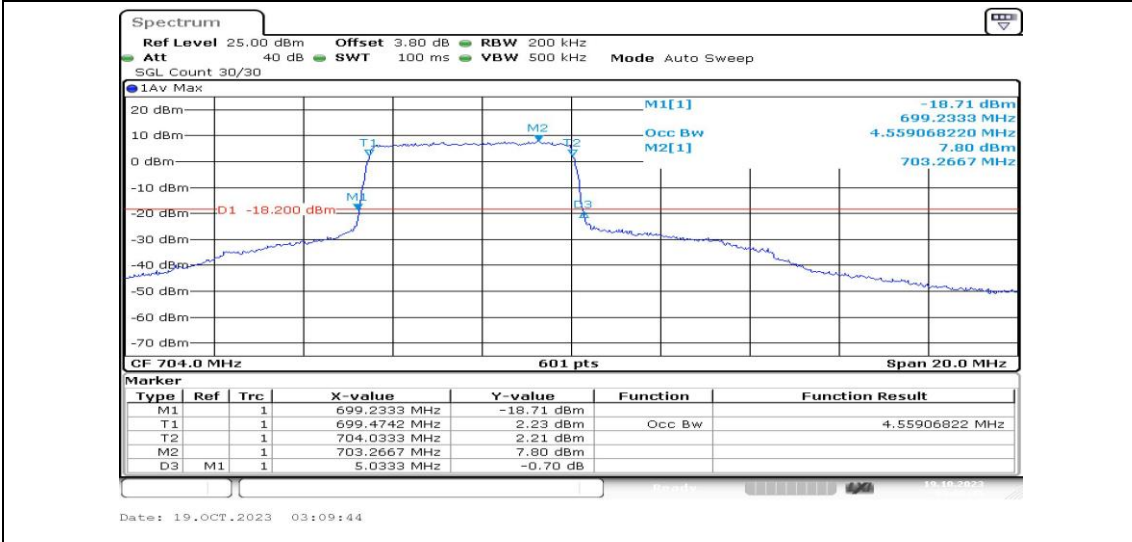

Band12-10MHz-QPSK-23130-50RB#0-PASS