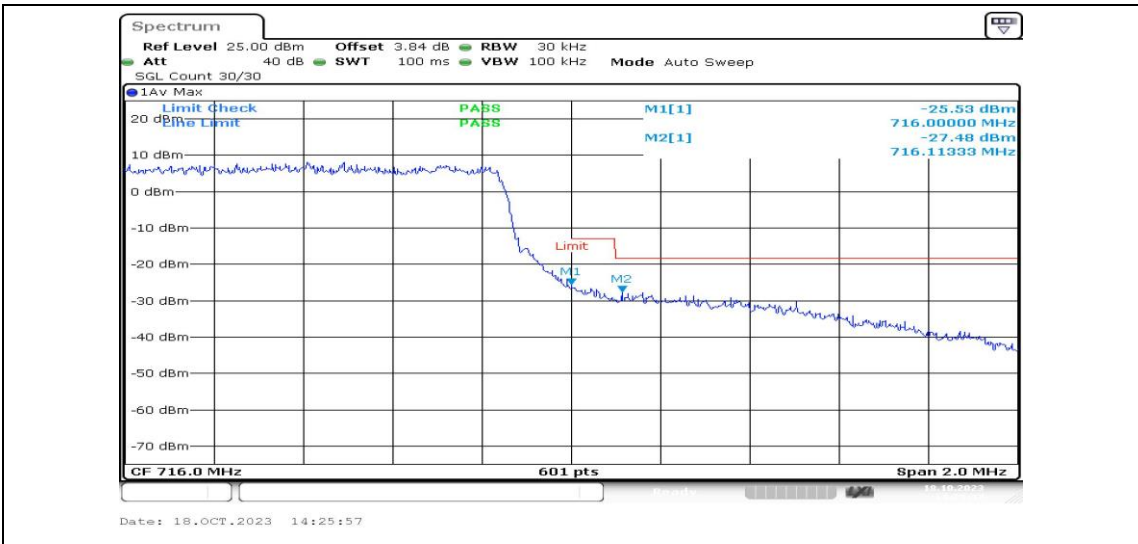

Band12-1.4MHz-QPSK-23173-1RB#0-PASS

Band12-1.4MHz-16QAM-23173-1RB#0-PASS

Band12-1.4MHz-QPSK-23173-1RB#5-PASS

Band12-1.4MHz-16QAM-23173-1RB#5-PASS

Band12-1.4MHz-QPSK-23173-6RB#0-PASS

Band12-1.4MHz-16QAM-23173-6RB#0-PASS