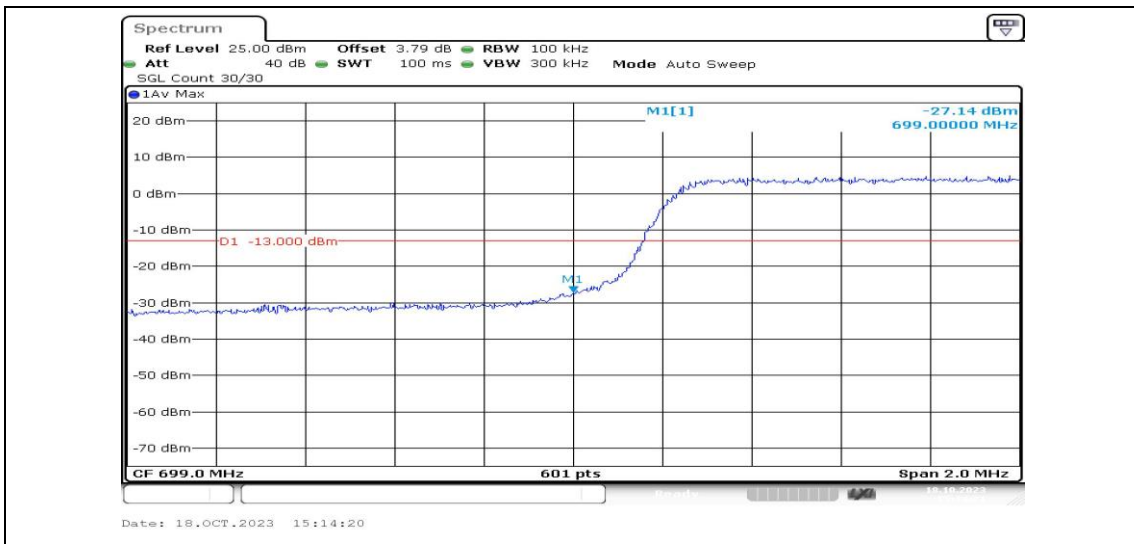

Band12-5MHz-QPSK-23035-1RB#0-PASS

Band12-5MHz-16QAM-23035-1RB#0-PASS

Band12-5MHz-QPSK-23035-1RB#24-PASS

Band12-5MHz-16QAM-23035-1RB#24-PASS

Band12-5MHz-QPSK-23035-25RB#0-PASS

Band12-5MHz-16QAM-23035-25RB#0-PASS