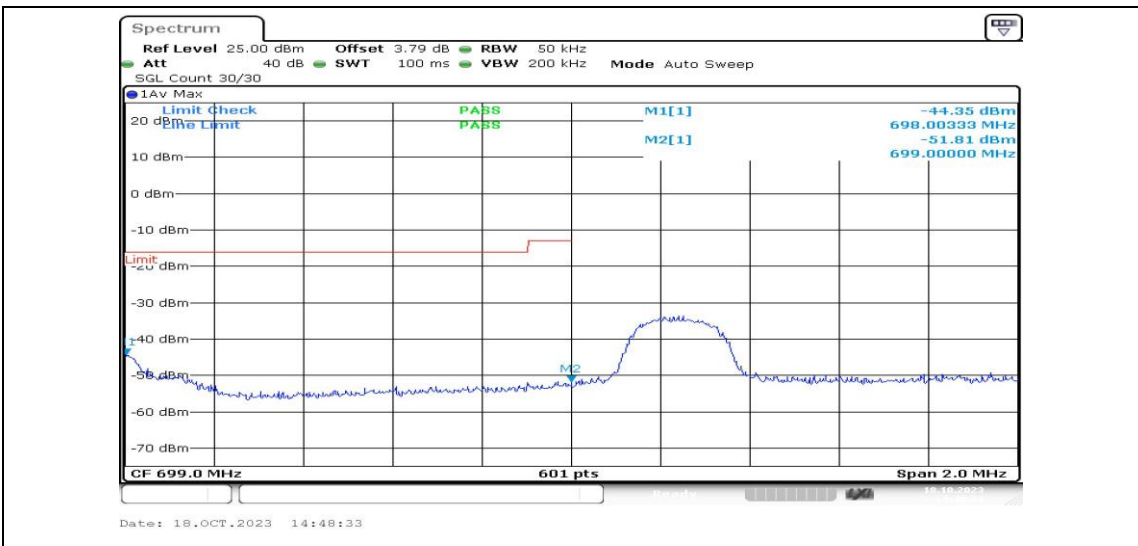

Band12-3MHz-QPSK-23025-1RB#14-PASS