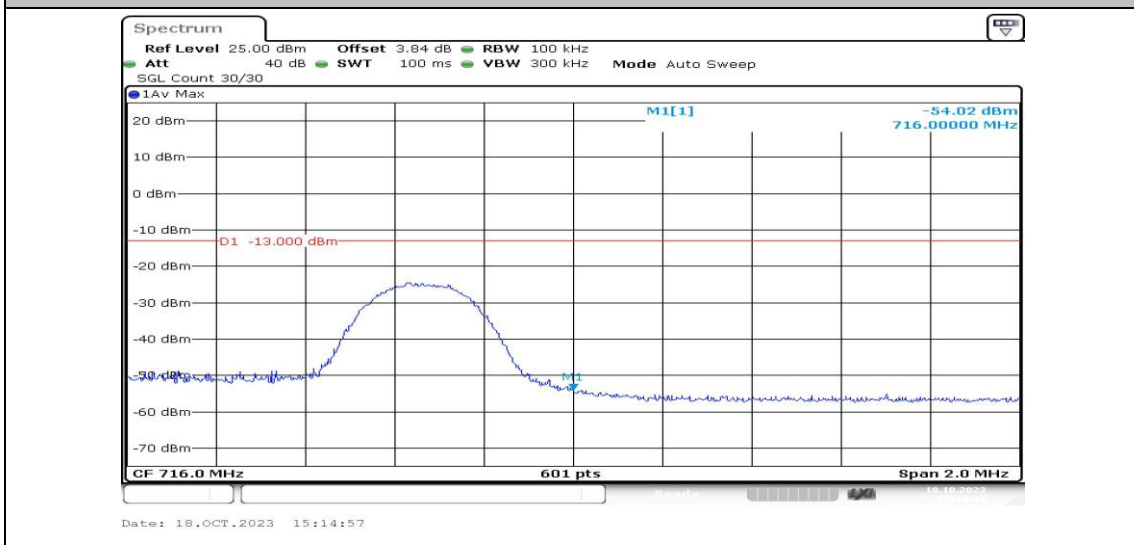

Band12-5MHz-16QAM-23155-1RB#0-PASS