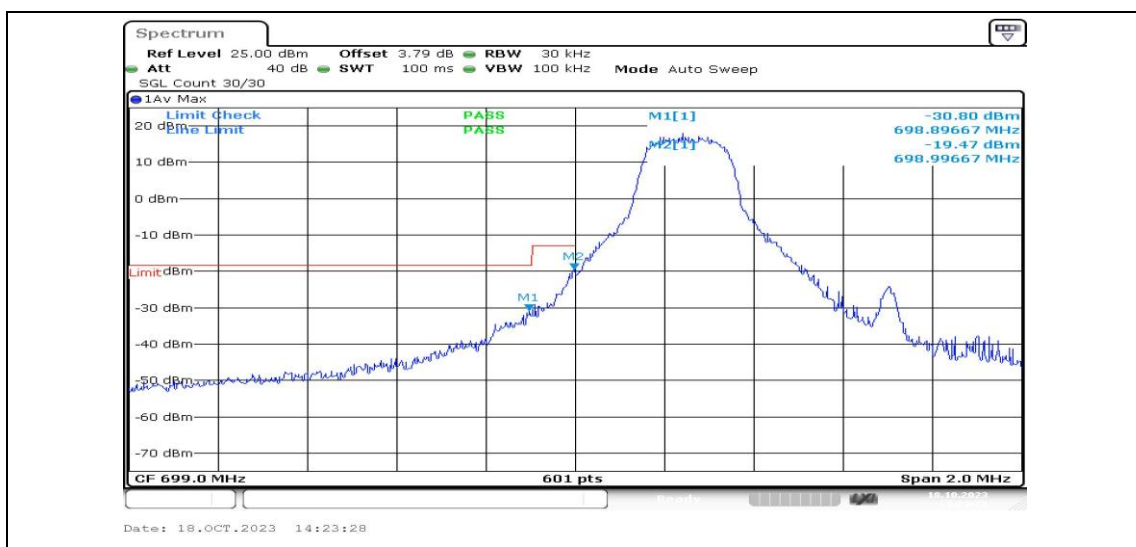

Band12	10MHz	QPSK	23060	1RB#0	-34.52,-30.87	PASS
Band12	10MHz	QPSK	23060	1RB#49	-51.59,-50.59	PASS
Band12	10MHz	QPSK	23060	50RB#0	-28.51,-27.47	PASS
Band12	10MHz	QPSK	23130	1RB#0	-50.62,-50.90	PASS
Band12	10MHz	QPSK	23130	1RB#49	-31.12,-35.59	PASS
Band12	10MHz	QPSK	23130	50RB#0	-28.74,-29.38	PASS
Band12	10MHz	16QAM	23060	1RB#0	-35.12,-30.59	PASS
Band12	10MHz	16QAM	23060	1RB#49	-51.17,-49.45	PASS
Band12	10MHz	16QAM	23130	1RB#0	-50.75,-51.49	PASS
Band12	10MHz	16QAM	23130	1RB#49	-29.68,-35.50	PASS

Test Graphs

Band12-1.4MHz-QPSK-23017-1RB#0-PASS