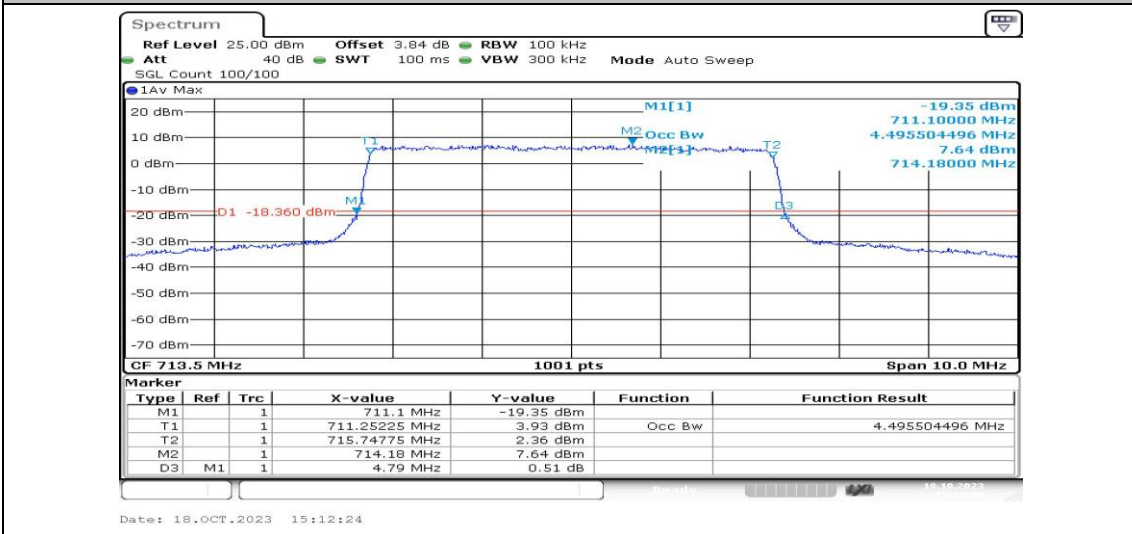

Band12-5MHz-QPSK-23035-25RB#0-PASS

Band12-5MHz-16QAM-23035-25RB#0-PASS

Band12-5MHz-QPSK-23095-25RB#0-PASS

Band12-5MHz-16QAM-23095-25RB#0-PASS

Band12-5MHz-QPSK-23155-25RB#0-PASS

Band12-5MHz-16QAM-23155-25RB#0-PASS