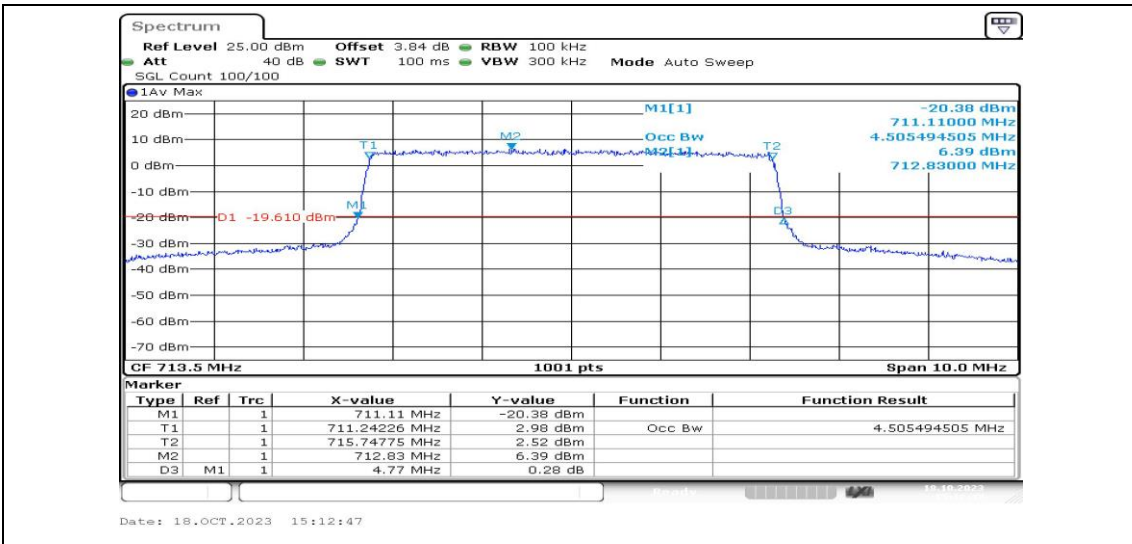

Band12-5MHz-QPSK-23035-25RB#0-PASS

Band12-5MHz-16QAM-23035-25RB#0-PASS

Band12-5MHz-QPSK-23095-25RB#0-PASS

Band12-5MHz-16QAM-23095-25RB#0-PASS

Band12-5MHz-QPSK-23155-25RB#0-PASS

Band12-5MHz-16QAM-23155-25RB#0-PASS