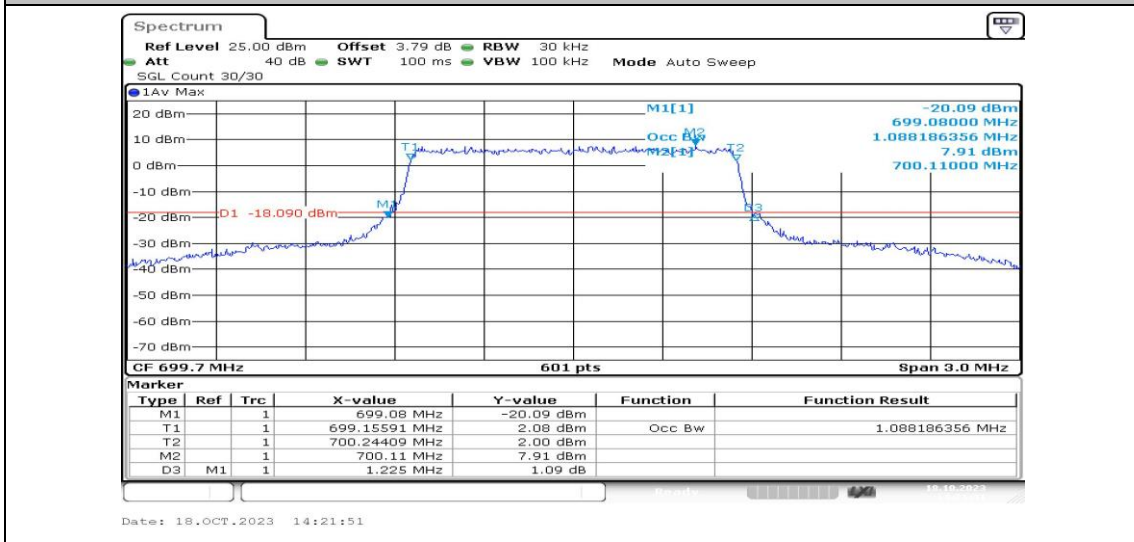

Band12-1.4MHz-16QAM-23017-6RB#0-PASS