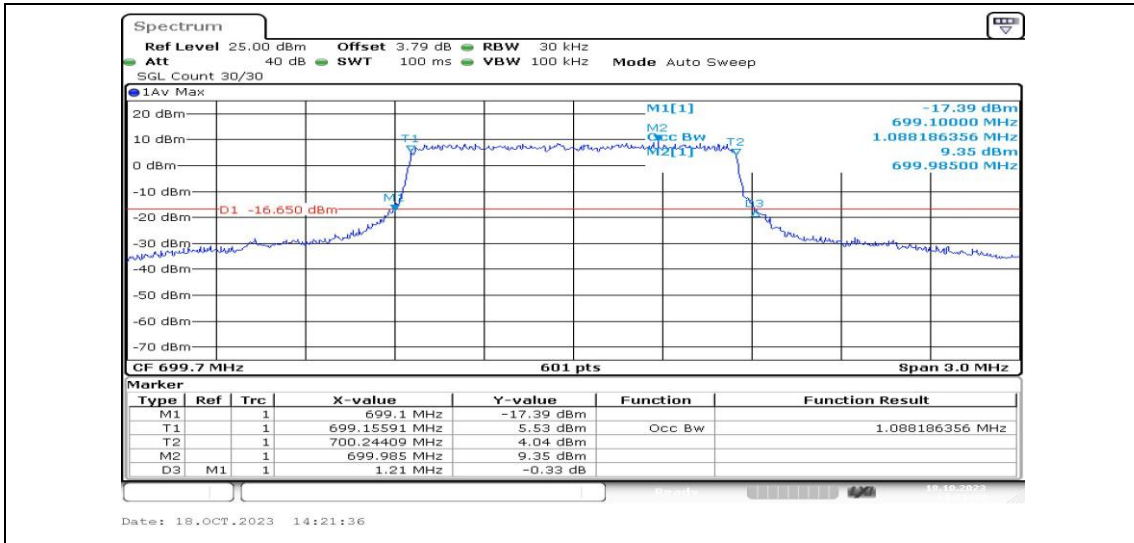

Test Graphs

Band12-1.4MHz-QPSK-23017-6RB#0-PASS