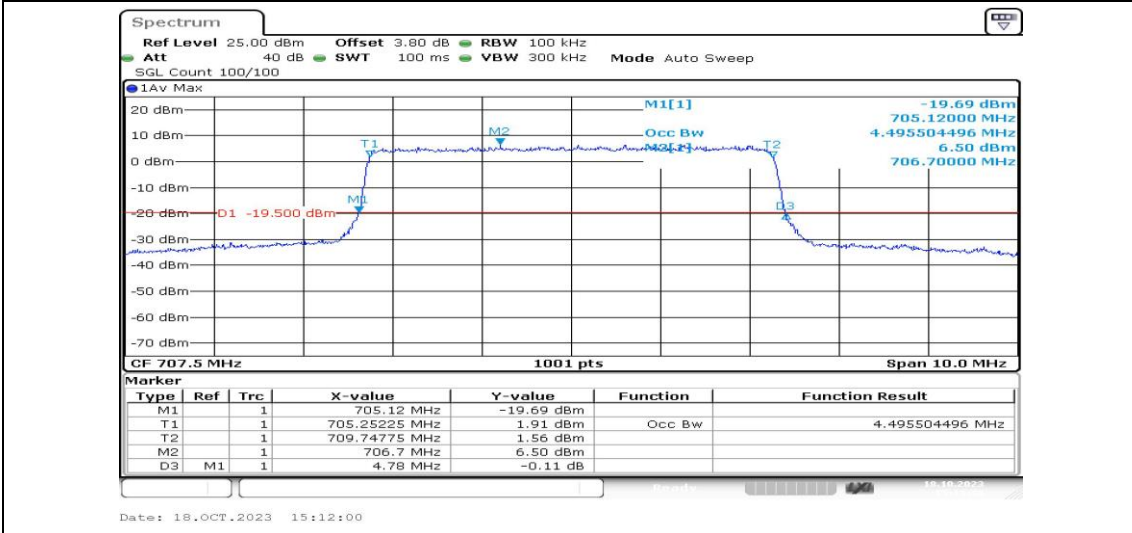

Band12-5MHz-16QAM-23095-25RB#0-PASS