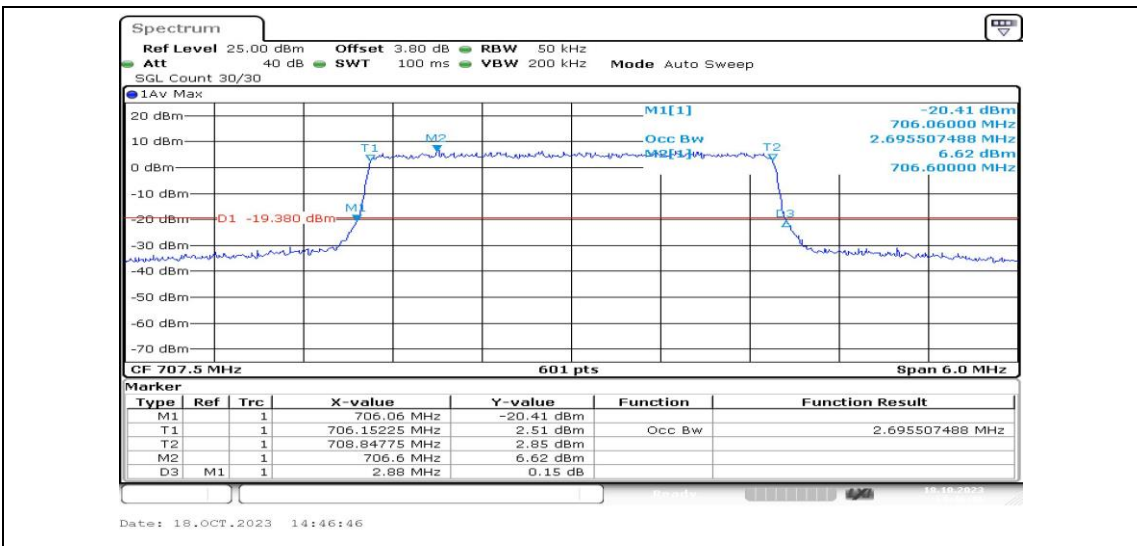

Band12-3MHz-QPSK-23095-15RB#0-PASS