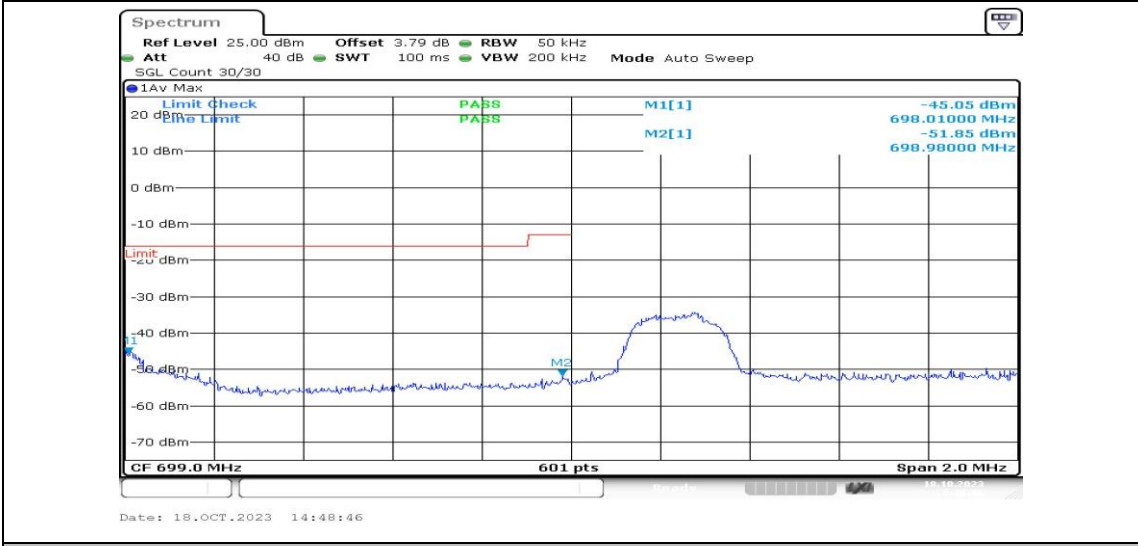

Band12-3MHz-16QAM-23025-1RB#14-PASS