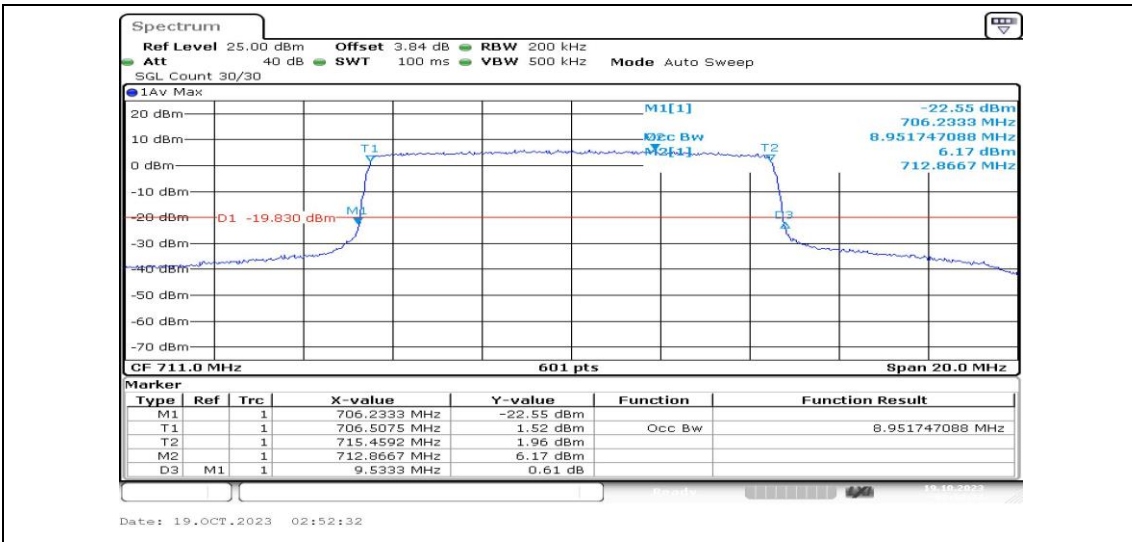

Band12-10MHz-QPSK-23130-50RB#0-PASS

Band12-10MHz-16QAM-23060-25RB#0-PASS

Band12-10MHz-16QAM-23095-25RB#0-PASS