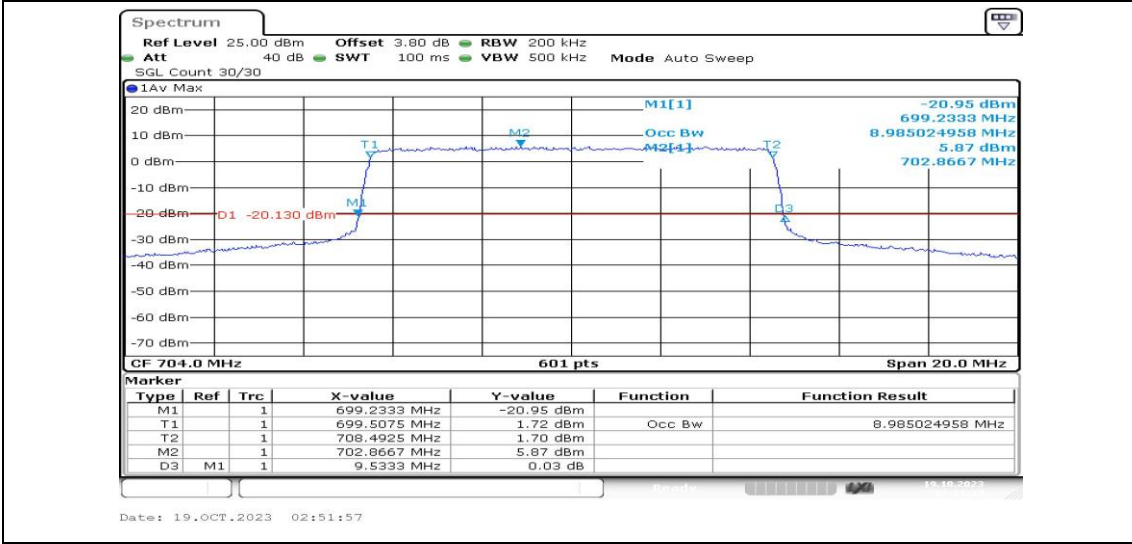

Band12-5MHz-QPSK-23035-25RB#0-PASS

Band12-5MHz-16QAM-23035-25RB#0-PASS

Band12-5MHz-QPSK-23095-25RB#0-PASS

Band12-5MHz-16QAM-23095-25RB#0-PASS

Band12-5MHz-QPSK-23155-25RB#0-PASS

Band12-5MHz-16QAM-23155-25RB#0-PASS