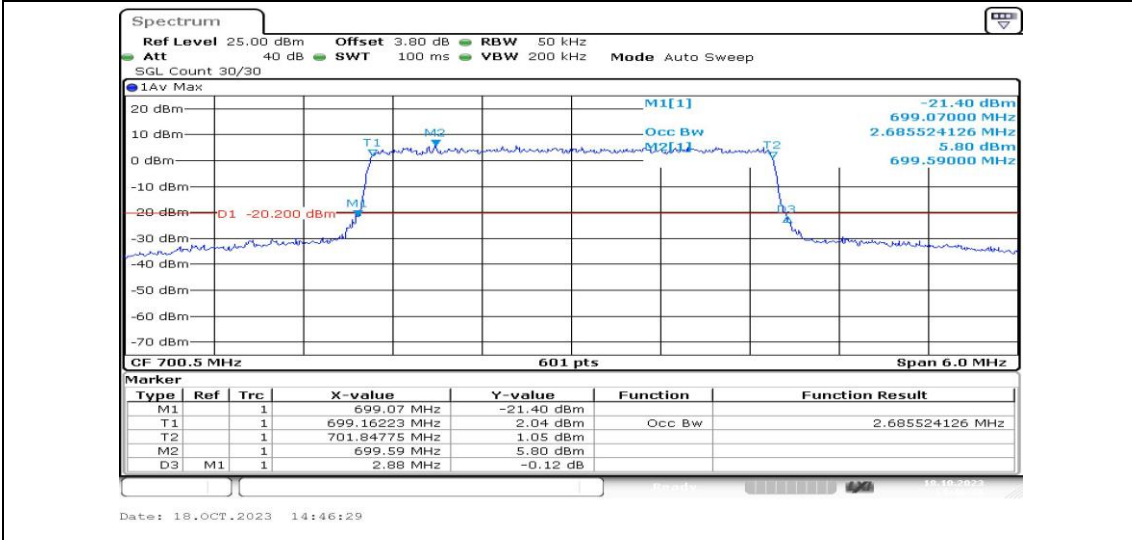

Band12-3MHz-QPSK-23025-15RB#0-PASS

Band12-3MHz-16QAM-23025-15RB#0-PASS