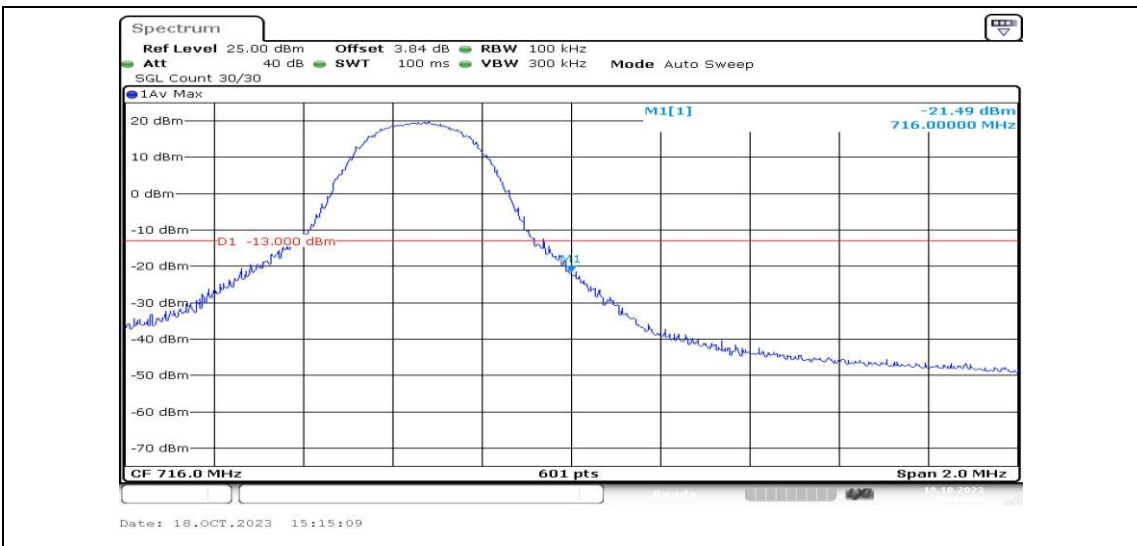

Band12-5MHz-QPSK-23155-1RB#24-PASS