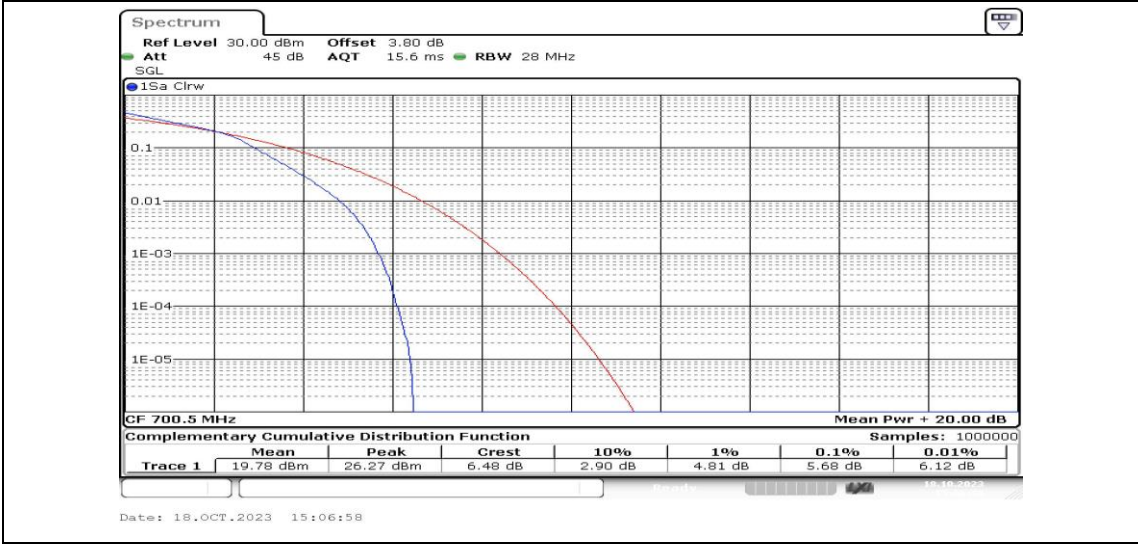

Band12-3MHz-16QAM-23025-15RB#0-PASS