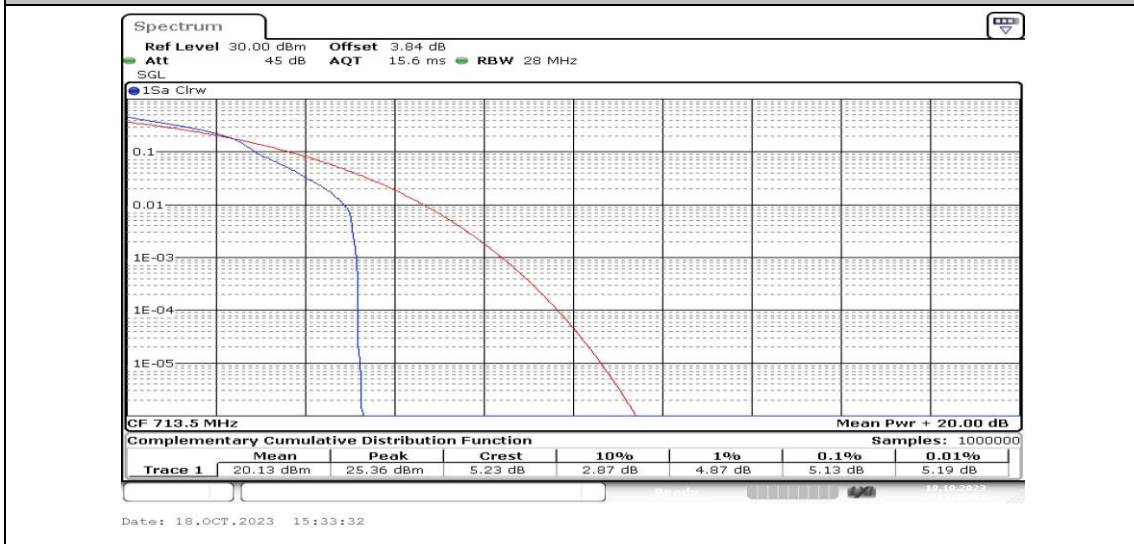

Band12-5MHz-16QAM-23155-1RB#0-PASS