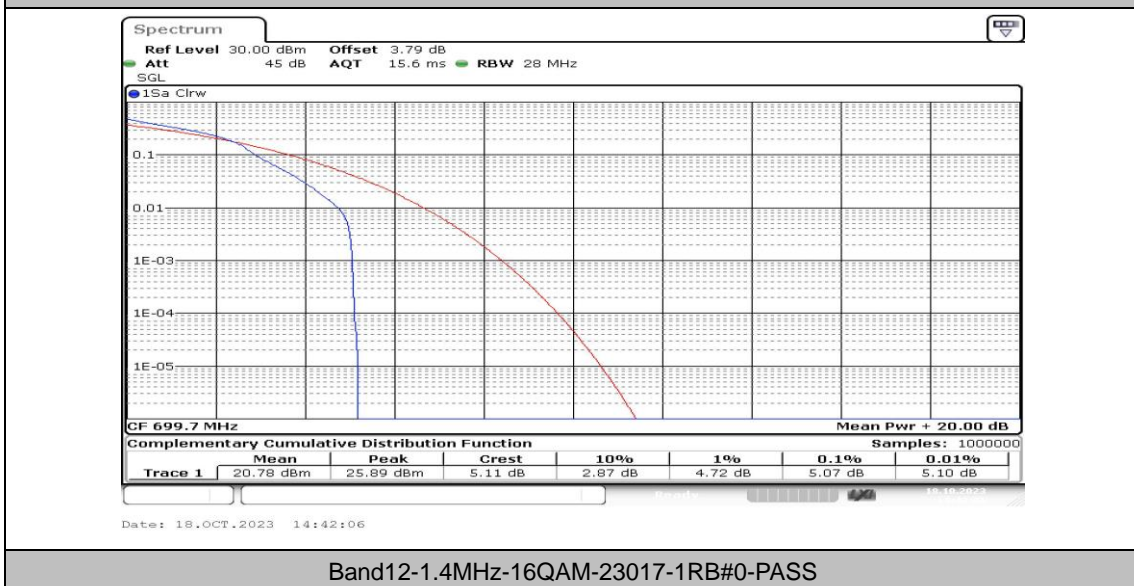

Band12-1.4MHz-16QAM-23017-1RB#0-PASS