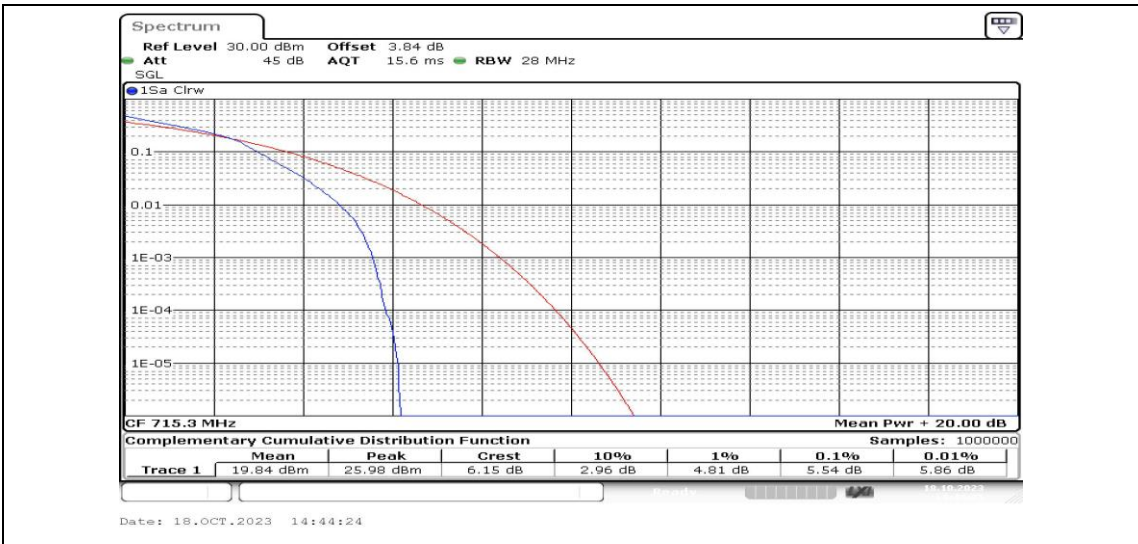

Band12-1.4MHz-QPSK-23095-6RB#0-PASS

Band12-1.4MHz-16QAM-23095-6RB#0-PASS

Band12-1.4MHz-QPSK-23173-1RB#0-PASS

Band12-1.4MHz-16QAM-23173-1RB#0-PASS

Band12-1.4MHz-QPSK-23173-6RB#0-PASS

Band12-1.4MHz-16QAM-23173-6RB#0-PASS