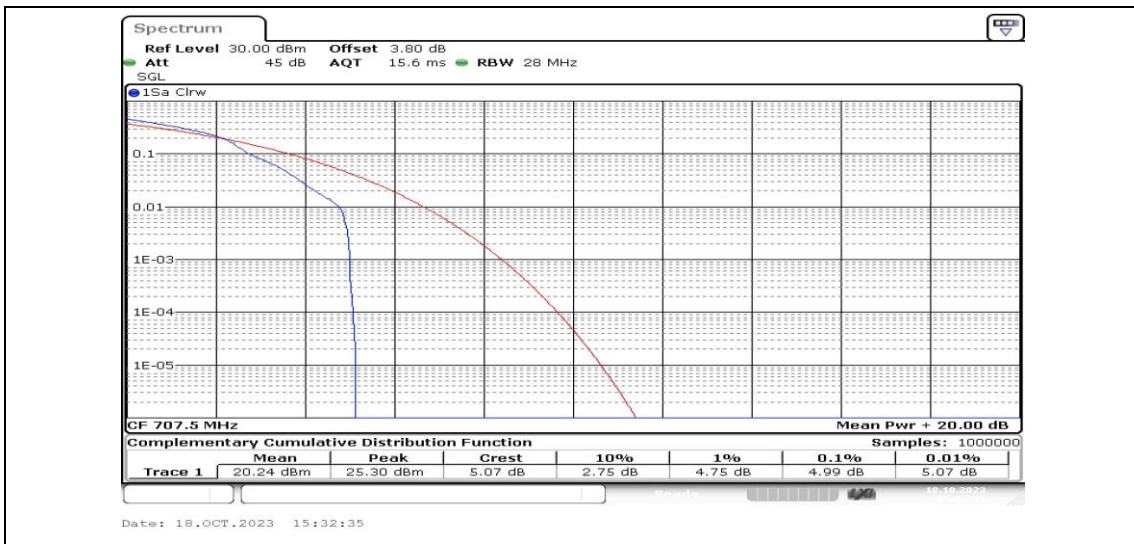

Band12-5MHz-QPSK-23035-1RB#0-PASS

Band12-5MHz-16QAM-23035-1RB#0-PASS

Band12-5MHz-QPSK-23035-25RB#0-PASS

Band12-5MHz-16QAM-23035-25RB#0-PASS

Band12-5MHz-QPSK-23095-1RB#0-PASS

Band12-5MHz-16QAM-23095-1RB#0-PASS