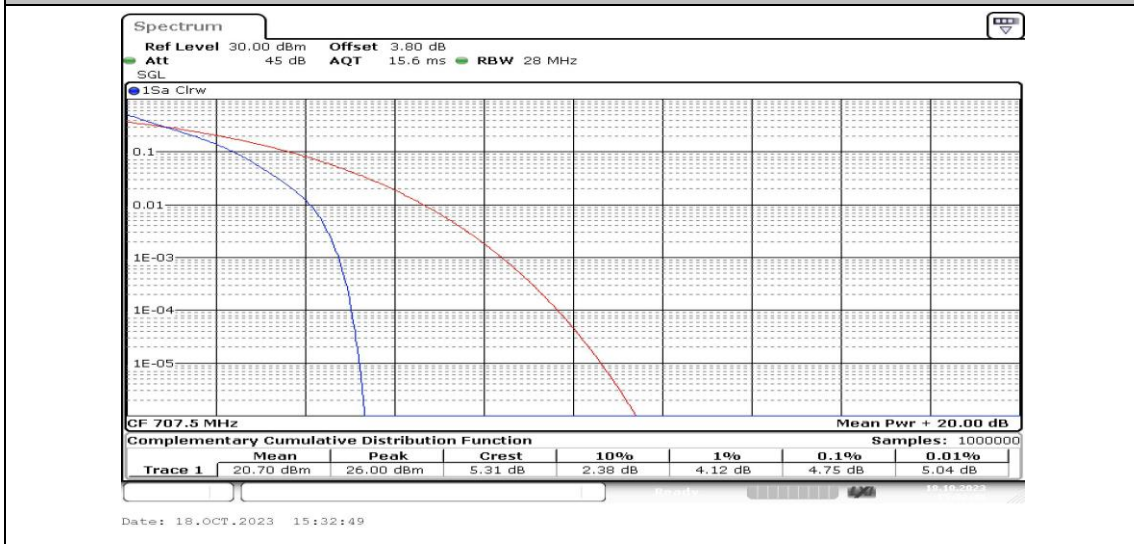

Band12-5MHz-QPSK-23035-1RB#0-PASS

Band12-5MHz-16QAM-23035-1RB#0-PASS

Band12-5MHz-QPSK-23035-25RB#0-PASS

Band12-5MHz-16QAM-23035-25RB#0-PASS

Band12-5MHz-QPSK-23095-1RB#0-PASS

Band12-5MHz-16QAM-23095-1RB#0-PASS