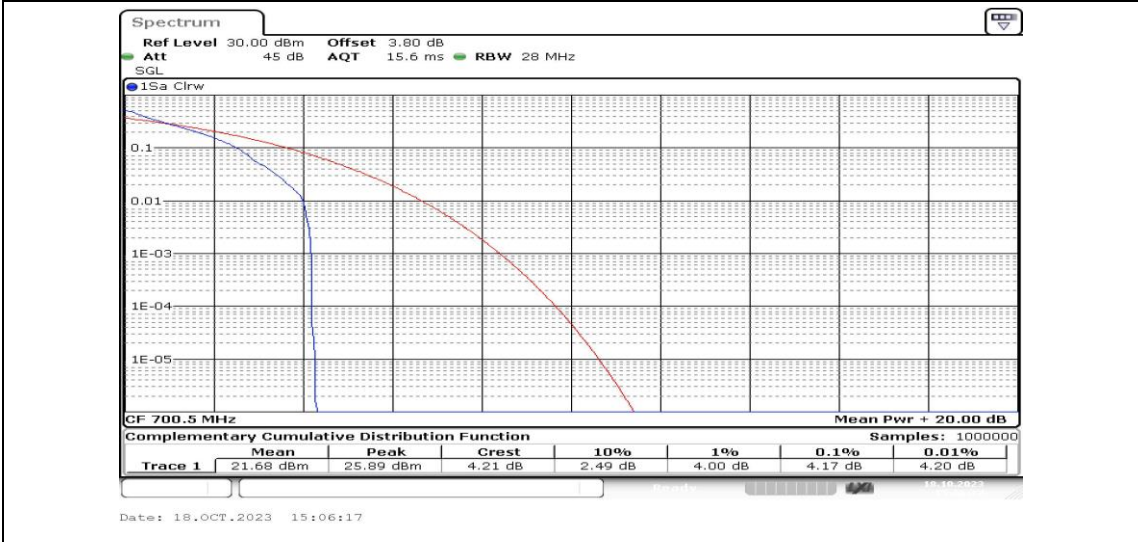

Band12-1.4MHz-QPSK-23095-6RB#0-PASS

Band12-1.4MHz-16QAM-23095-6RB#0-PASS

Band12-1.4MHz-QPSK-23173-1RB#0-PASS

Band12-1.4MHz-16QAM-23173-1RB#0-PASS

Band12-1.4MHz-QPSK-23173-6RB#0-PASS

Band12-1.4MHz-16QAM-23173-6RB#0-PASS