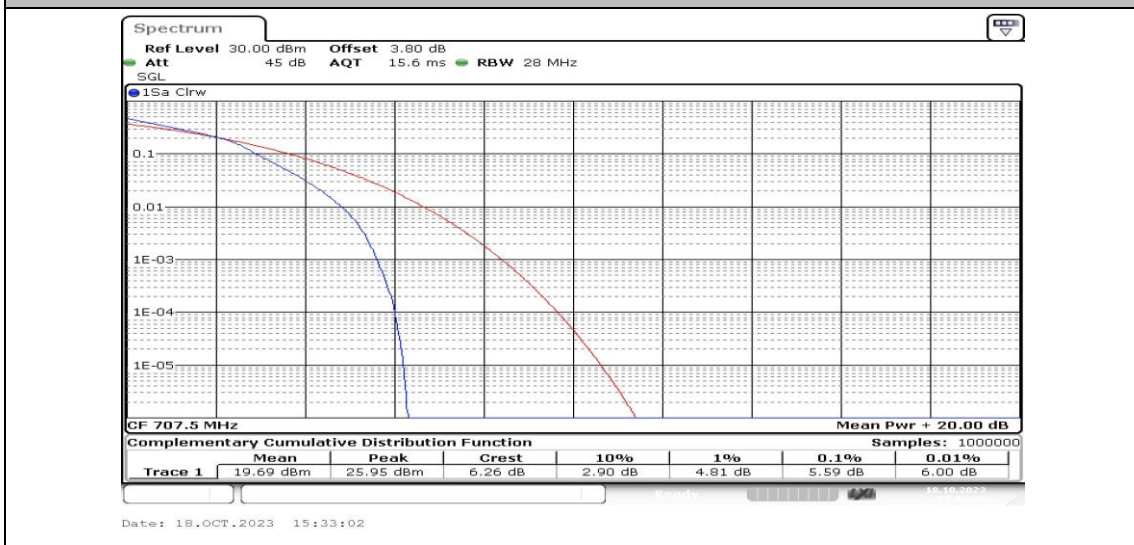

Band12-5MHz-16QAM-23095-25RB#0-PASS