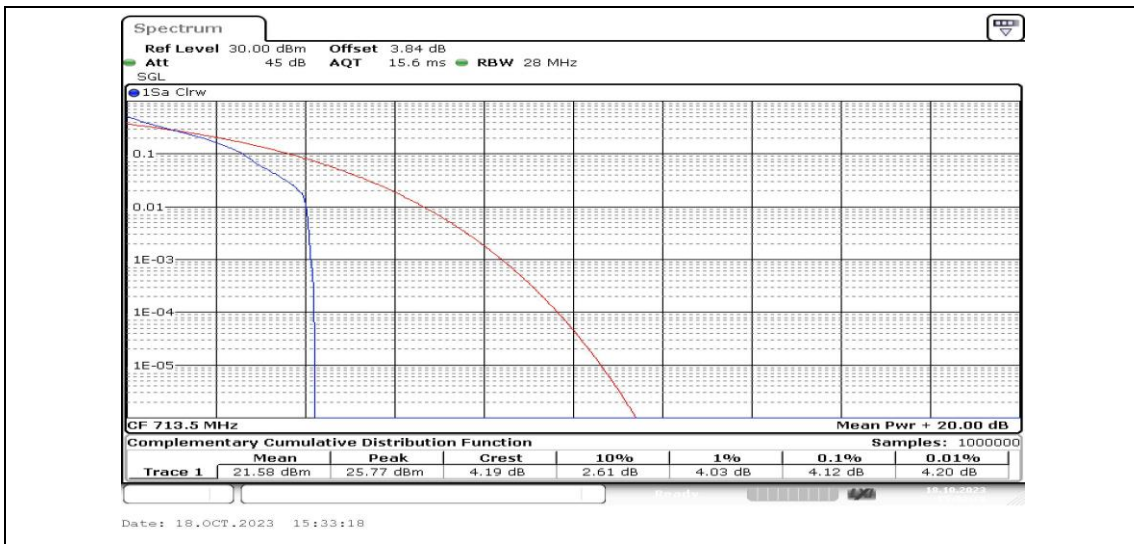

Band12-5MHz-QPSK-23155-1RB#0-PASS