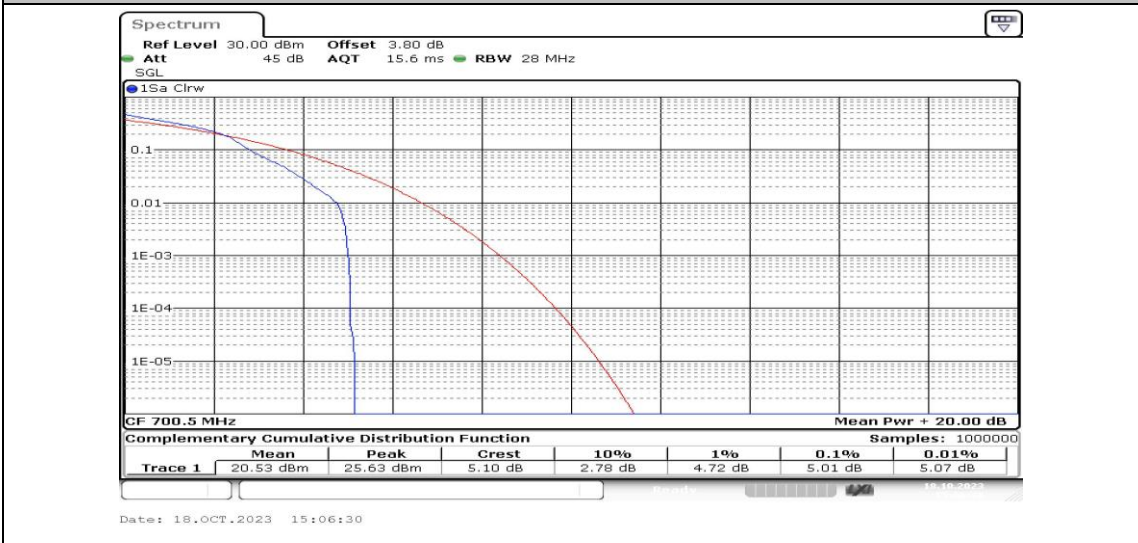

Band12-3MHz-16QAM-23025-1RB#0-PASS