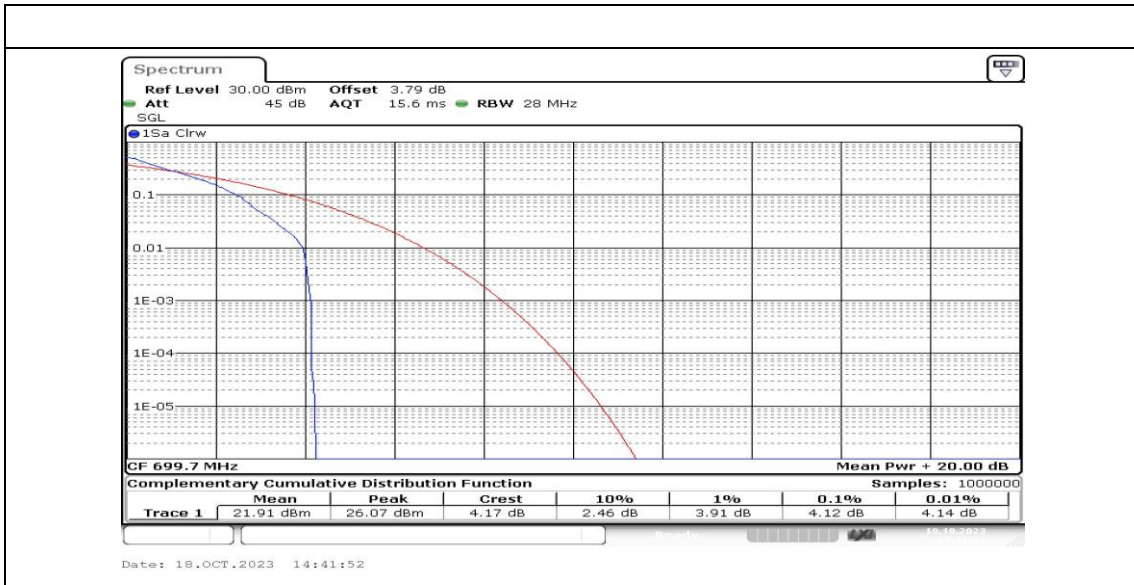

Test Graphs

Band12-1.4MHz-QPSK-23017-1RB#0-PASS