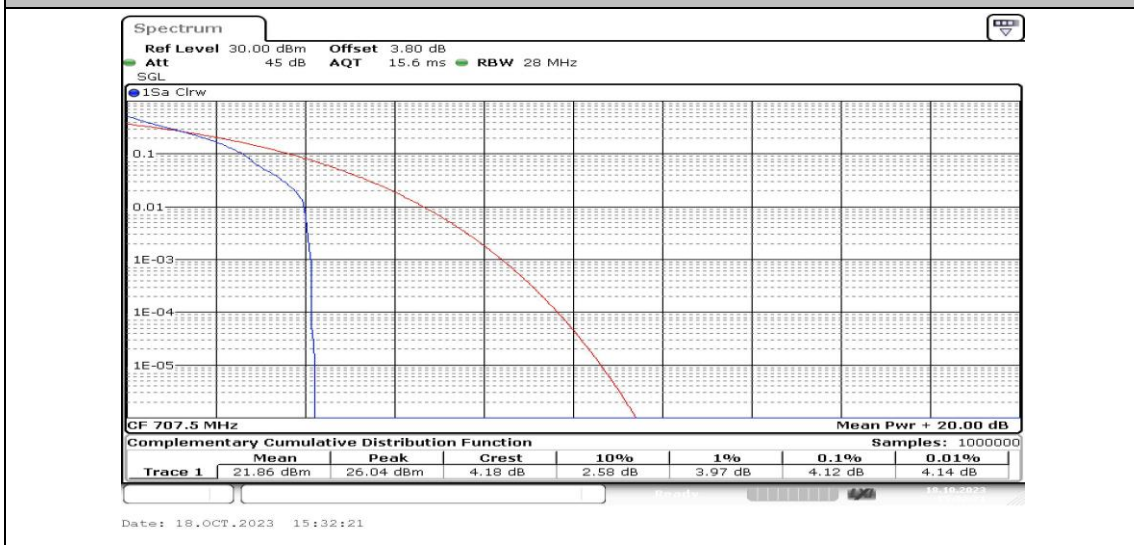

Band12-5MHz-QPSK-23035-1RB#0-PASS

Band12-5MHz-16QAM-23035-1RB#0-PASS

Band12-5MHz-QPSK-23035-25RB#0-PASS

Band12-5MHz-16QAM-23035-25RB#0-PASS

Band12-5MHz-QPSK-23095-1RB#0-PASS

Band12-5MHz-16QAM-23095-1RB#0-PASS