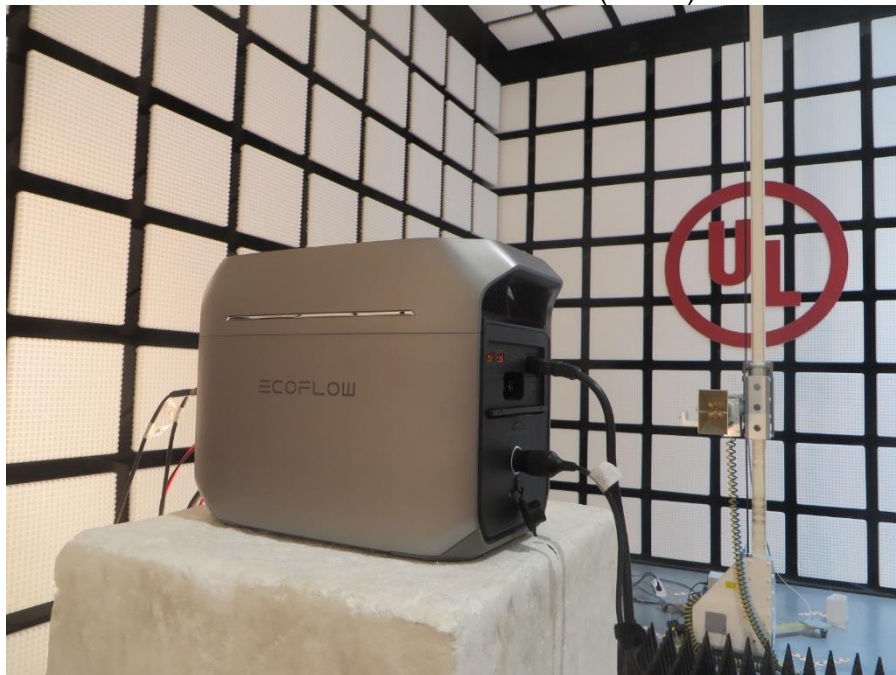

Appendix II

Setup Photographs

**RADIATED RF MEASUREMENT SETUP (ABOVE 1 GHz)
MEASUREMENT POSITION**

MEASUREMENT POSITION (X axis)

MEASUREMENT POSITION (Y axis)

MEASUREMENT POSITION (Z axis)

RADIATED RF MEASUREMENT SETUP (30MHz~1GHz)

RADIATED RF MEASUREMENT SETUP (Below 30MHz)

POWERLINE CONDUCTED EMISSIONS MEASUREMENT SETUP