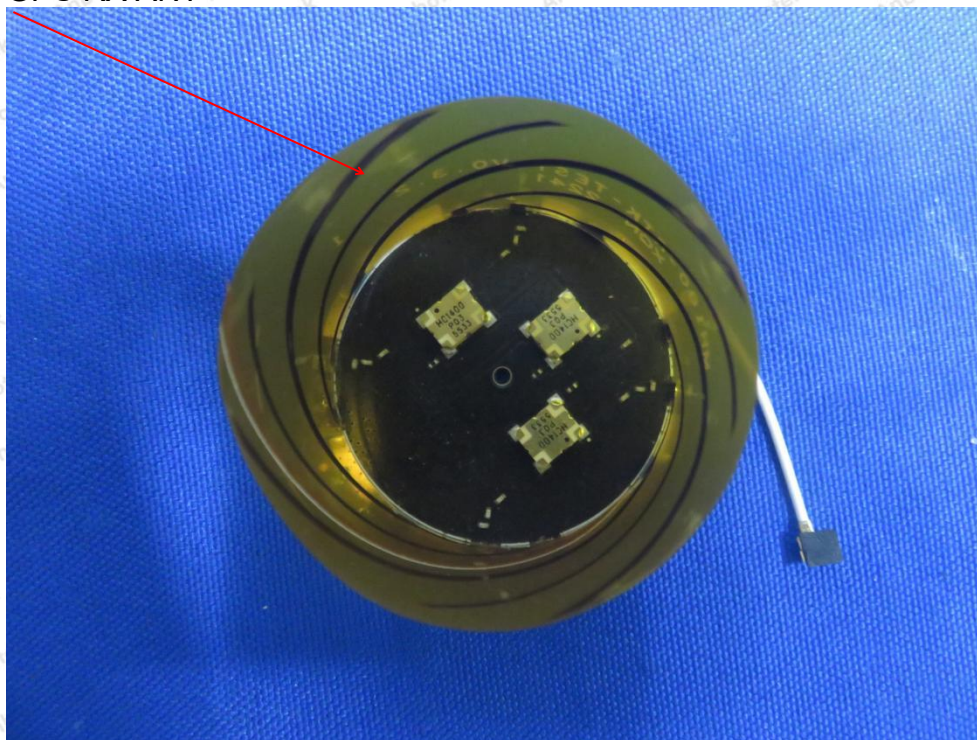

 Hotline  
400-003-0500  
[www.anbotek.com](http://www.anbotek.com)

GPS RX ANT

Lora ANT

**Shenzhen Anbotek Compliance Laboratory Limited**

Address: 1/F., Building D, Sogood Science and Technology Park, Sanwei Community, Hangcheng Street, Bao'an District, Shenzhen, Guangdong, China.  
Tel: (86) 755-26066440 Fax: (86) 755-26014772 Email: service@anbotek.com