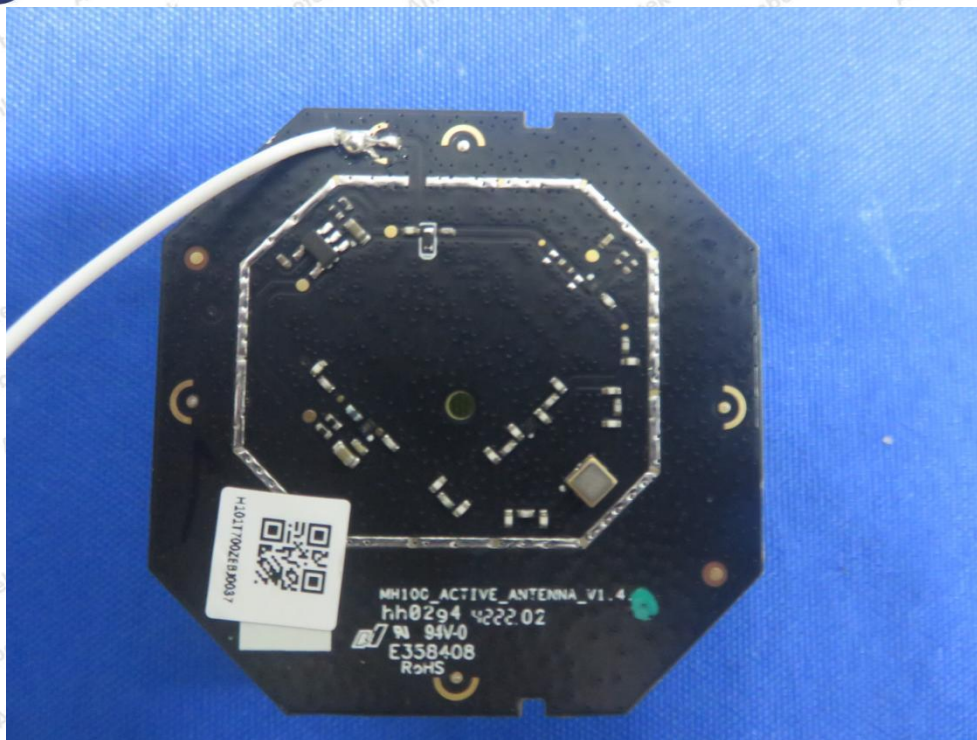

 Hotline  
400-003-0500  
[www.anbotek.com](http://www.anbotek.com)

GPS RX ANT

Lora ANT

**Shenzhen Anbotek Compliance Laboratory Limited**

Address: 1/F., Building D, Sogood Science and Technology Park, Sanwei Community, Hangcheng Street, Bao'an District, Shenzhen, Guangdong, China.  
Tel: (86) 755-26066440 Fax: (86) 755-26014772 Email: service@anbotek.com