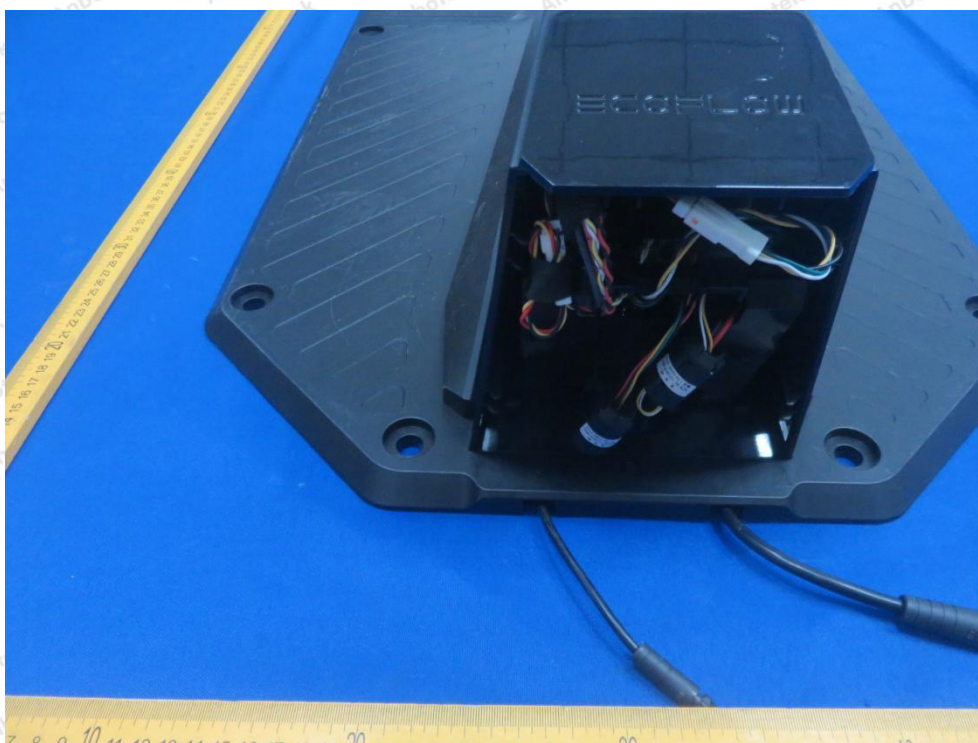

Shenzhen Anbotek Compliance Laboratory Limited

Address: 1/F., Building D, Sogood Science and Technology Park, Sanwei Community, Hangcheng Street, Bao'an District, Shenzhen, Guangdong, China.

Tel: (86) 755-26066440 Fax: (86) 755-26014772 Email: service@anbotek.com

Hotline
400-003-0500
www.anbotek.com