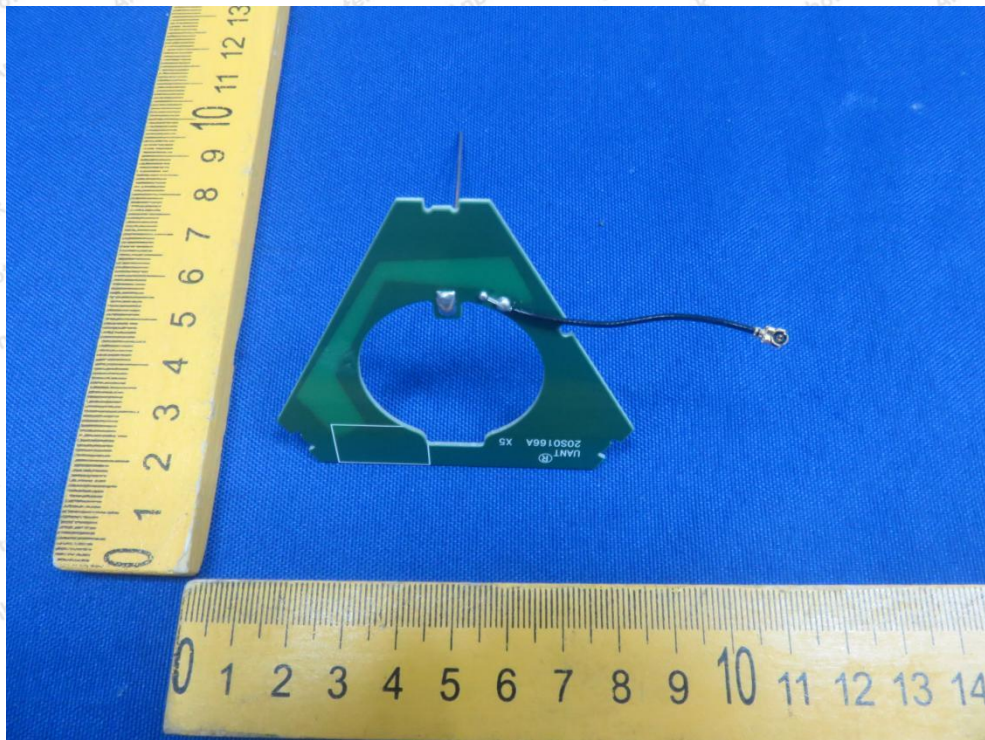

 Hotline  
400-003-0500  
[www.anbotek.com](http://www.anbotek.com)

GPS RX ANT

Lora ANT

**Shenzhen Anbotek Compliance Laboratory Limited**

Address: 1/F., Building D, Sogood Science and Technology Park, Sanwei Community, Hangcheng Street, Bao'an District, Shenzhen, Guangdong, China.  
Tel: (86) 755-26066440 Fax: (86) 755-26014772 Email: service@anbotek.com