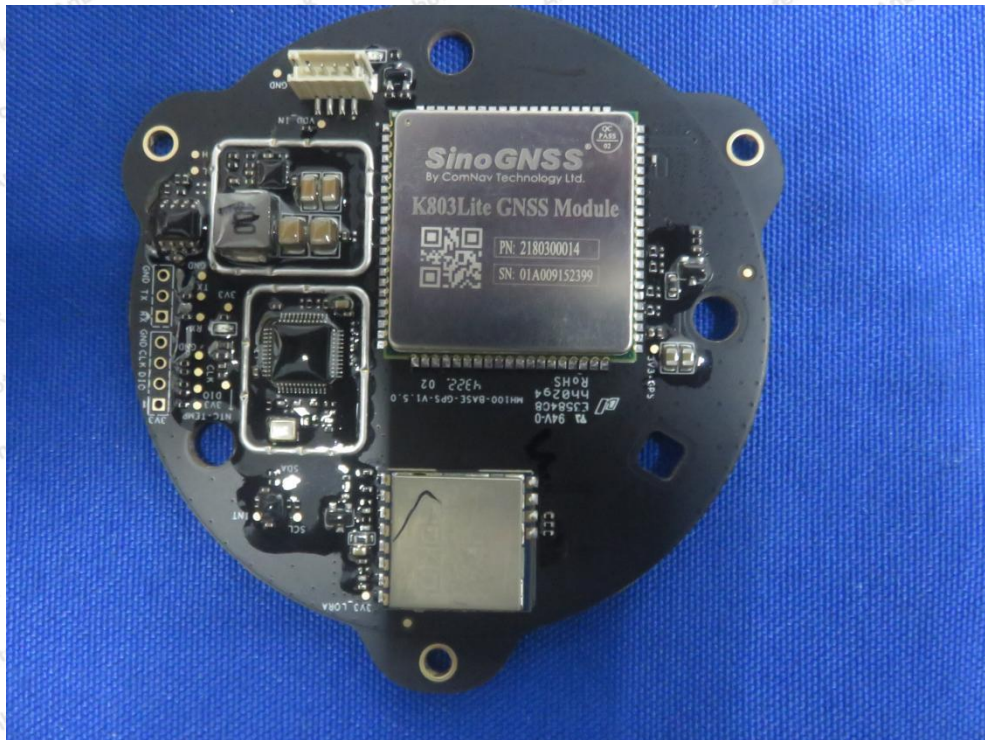

Shenzhen Anbotek Compliance Laboratory Limited

Address: 1/F., Building D, Sogood Science and Technology Park, Sanwei Community, Hangcheng Street, Bao'an District, Shenzhen, Guangdong, China.

Tel: (86) 755-26066440 Fax: (86) 755-26014772 Email: service@anbotek.com

Hotline
400-003-0500
www.anbotek.com