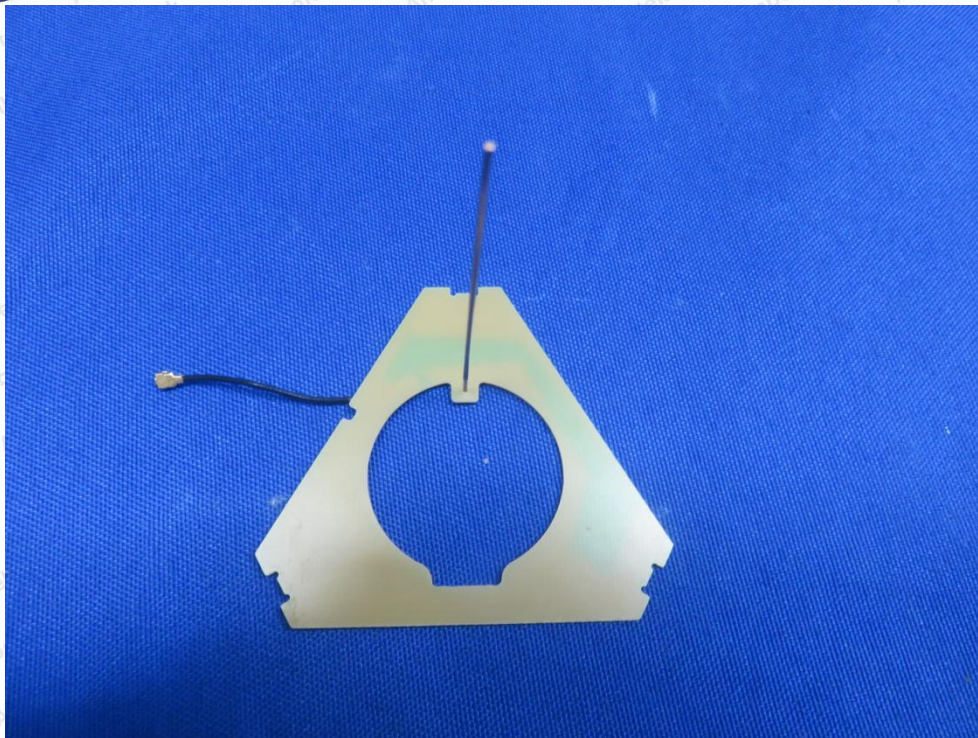

Shenzhen Anbotek Compliance Laboratory Limited

Address: 1/F., Building D, Sogood Science and Technology Park, Sanwei Community, Hangcheng Street, Bao'an District, Shenzhen, Guangdong, China.

Tel: (86) 755-26066440 Fax: (86) 755-26014772 Email: service@anbotek.com

Hotline
400-003-0500
www.anbotek.com