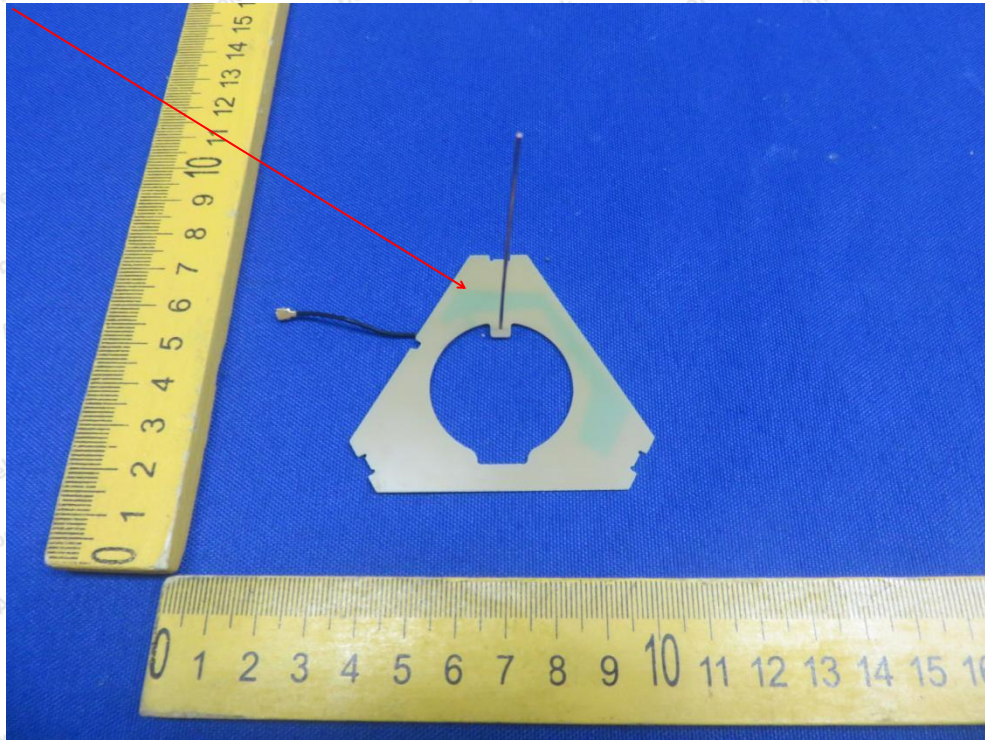

 Hotline  
400-003-0500  
[www.anbotek.com](http://www.anbotek.com)

GPS RX ANT

Lora ANT

**Shenzhen Anbotek Compliance Laboratory Limited**

Address: 1/F., Building D, Sogood Science and Technology Park, Sanwei Community, Hangcheng Street, Bao'an District, Shenzhen, Guangdong, China.  
Tel: (86) 755-26066440 Fax: (86) 755-26014772 Email: service@anbotek.com