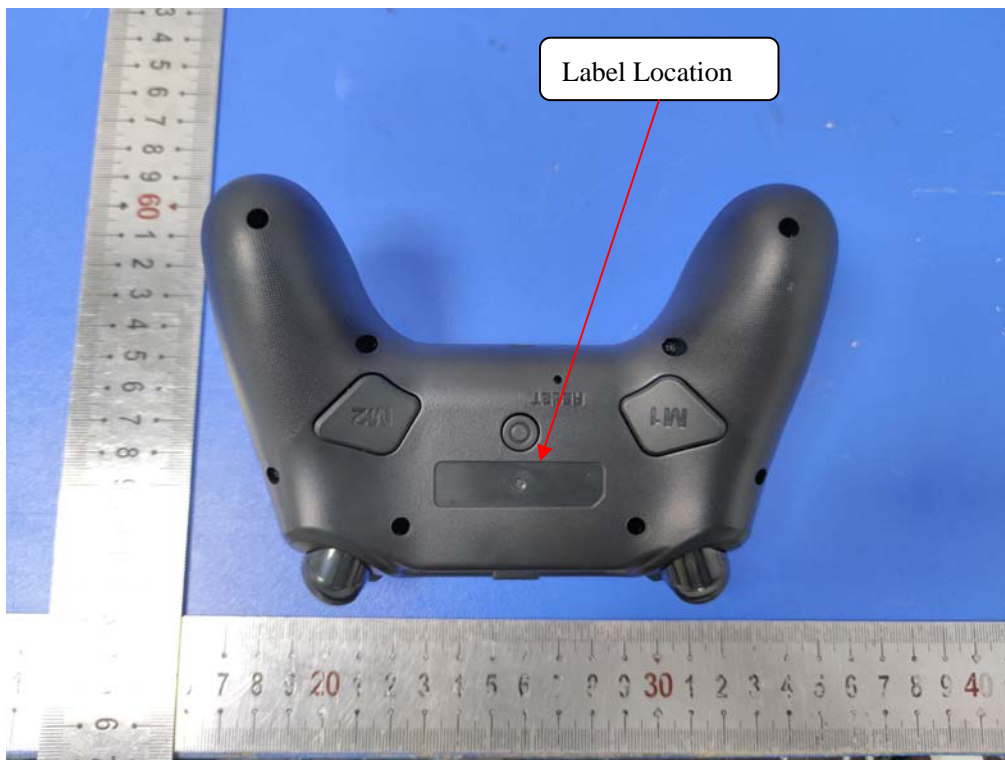

LABEL AND LOCATION

PS4 Game Controller
Model No.: HS-PS4252
FCC ID: 2A2OL-PS4252

(Size: L4.0cm x 2.0cm)

Material: Tagboard
Glue: adhesive sticker
Font color: Blue
Label color: White