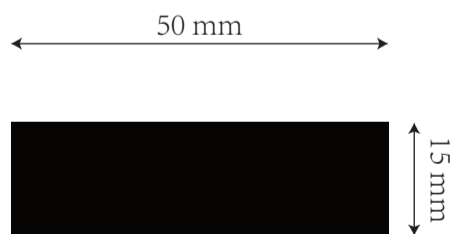

Product Color: Bamboo+ Black

LED Color: White LED

Bamboo Wireless Charger

Model(s): **W14.30L**

Product size: **100*86.6*10.5 mm**

LED size:

LED Panel size

LED LOGO dimension