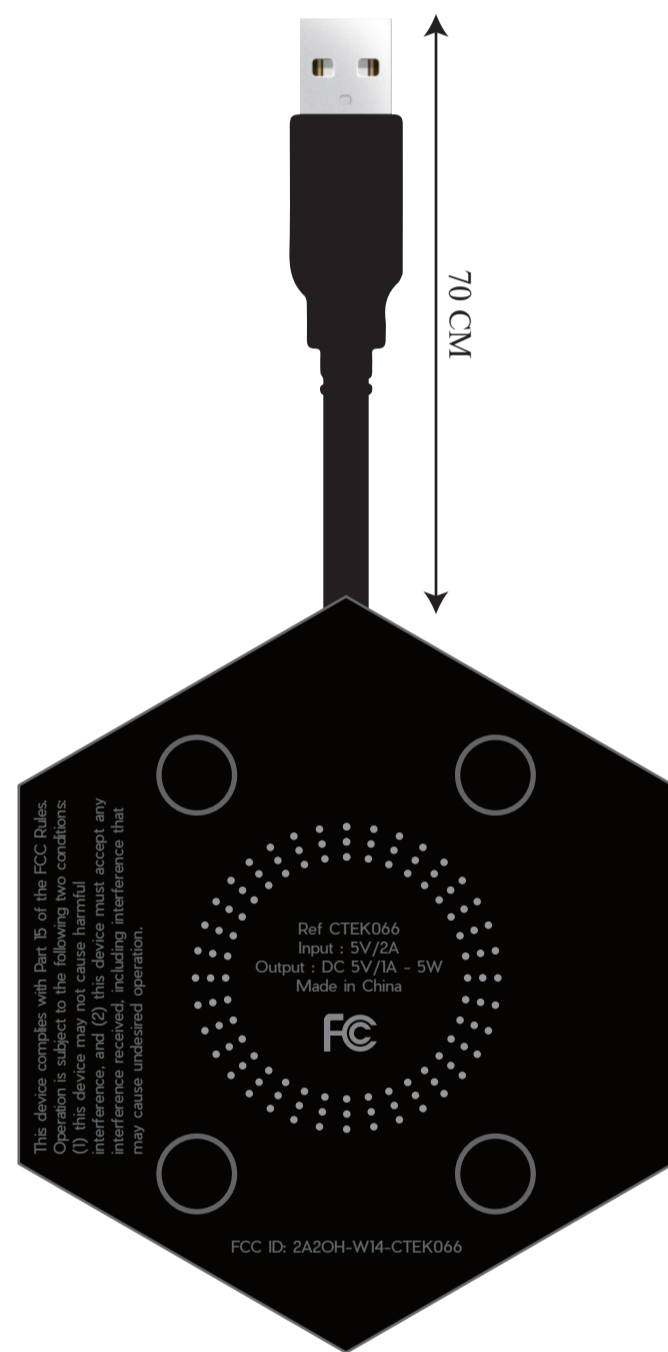

Product Color: Bamboo+ Black

LED Color: White LED

Bamboo Wireless Charger

Model(s): **W14.30L**

Product size: **100*86.6*10.5 mm**

LED size:

LED Panel size

LED LOGO dimension