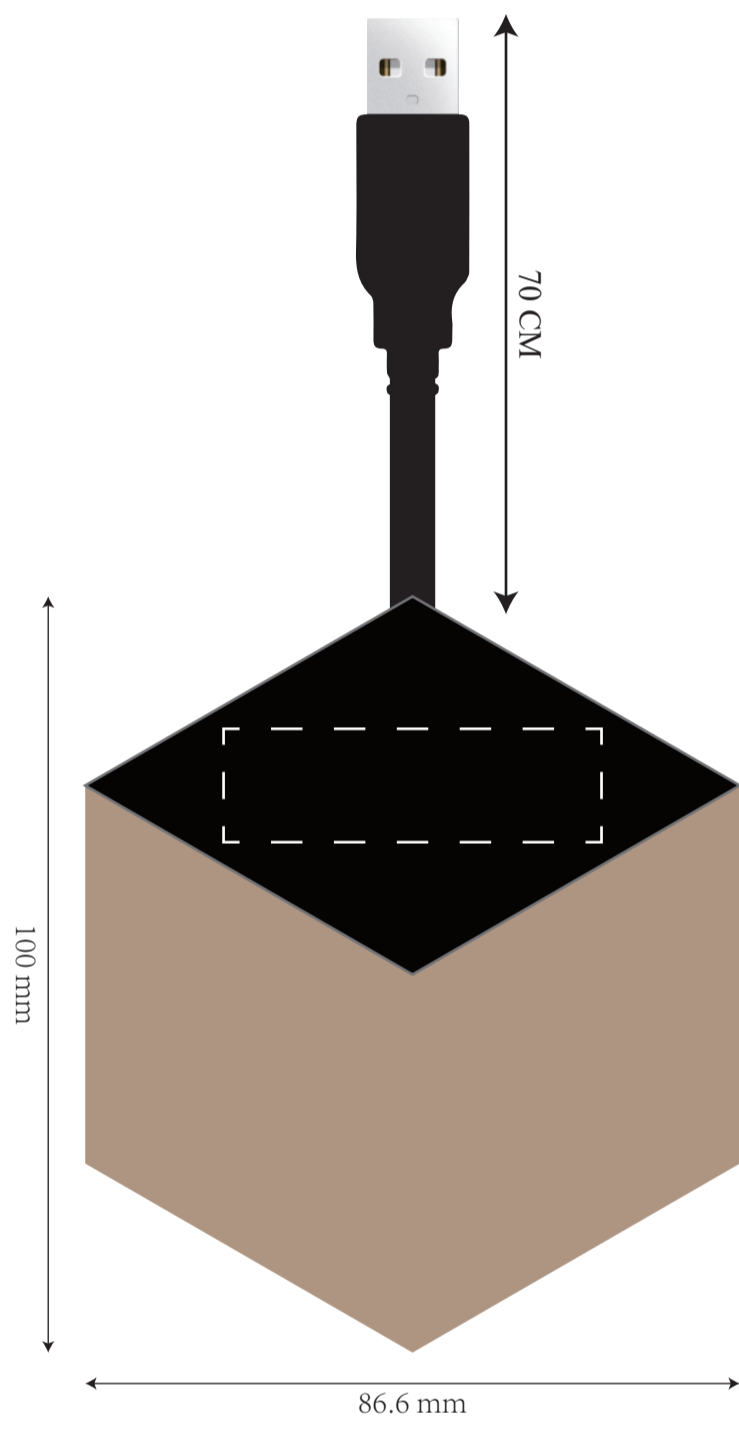

Product Color: Bamboo+ Black

LED Color: White LED

Bamboo Wireless Charger

Model(s): **W14.30L**

Product size: **100*86.6*10.5 mm**

LED size:

LED Panel size

LED LOGO dimension