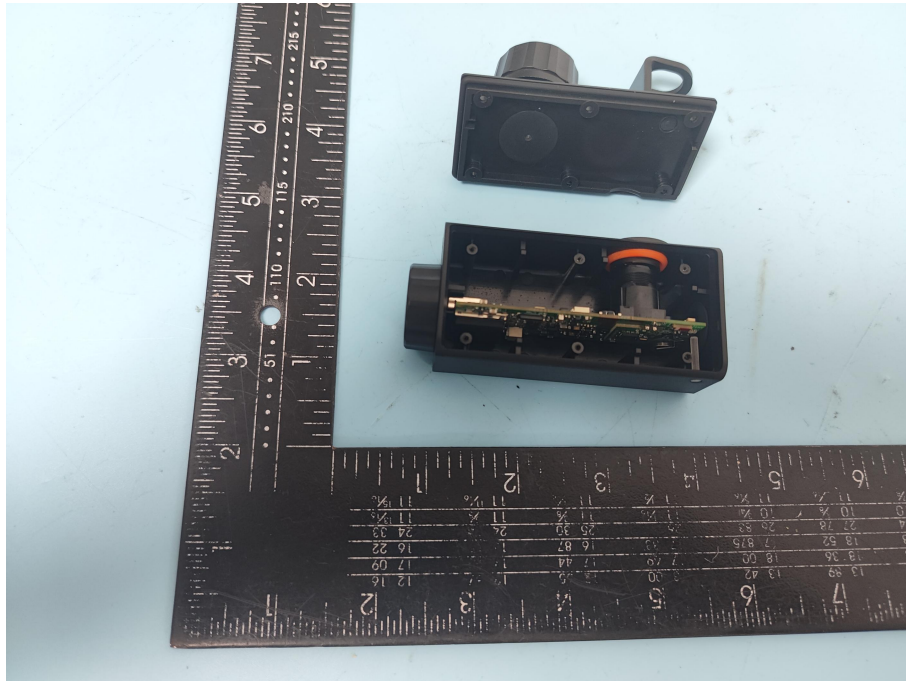

INTERNAL PHOTO OF SAMPLE

INTERNAL PHOTO OF SAMPLE PCB

Model No.: T6

WIFI antenna

INTERNAL PHOTO OF SAMPLE PCB

INTERNAL PHOTO OF SAMPLE PCB

INTERNAL PHOTO OF SAMPLE PCB