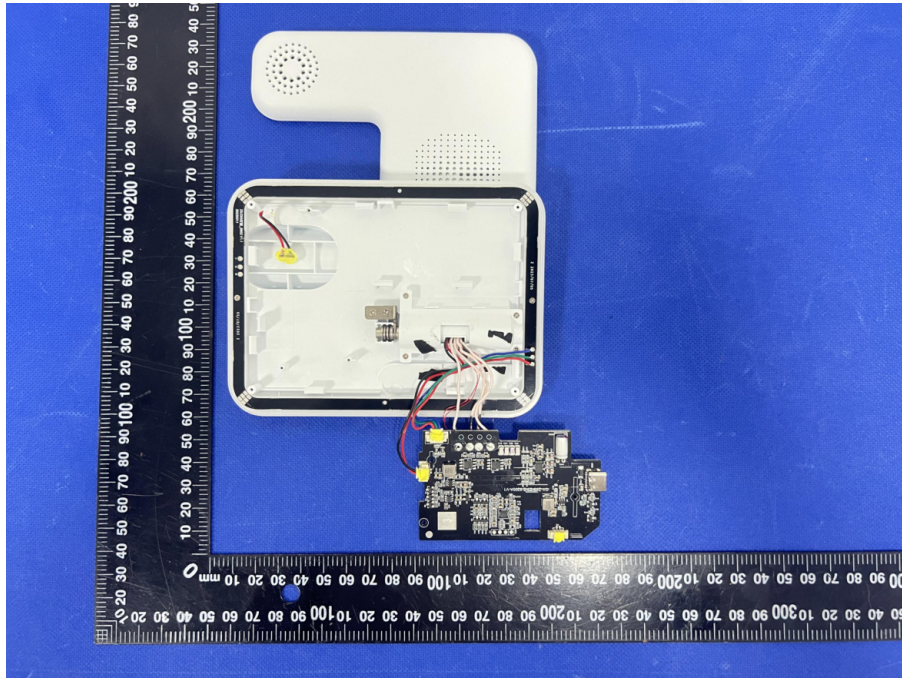

EUT PHOTO(Internal Photos)

Test Mode: Z5S

***** END OF REPORT *****