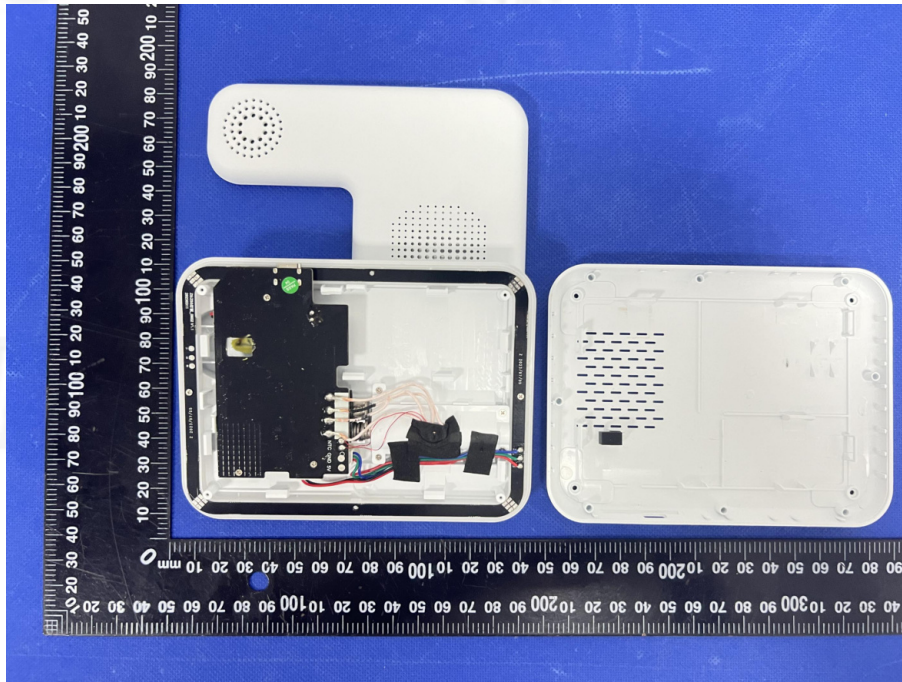

EUT PHOTO(Internal Photos)

Test Mode: Z5S

***** END OF REPORT *****