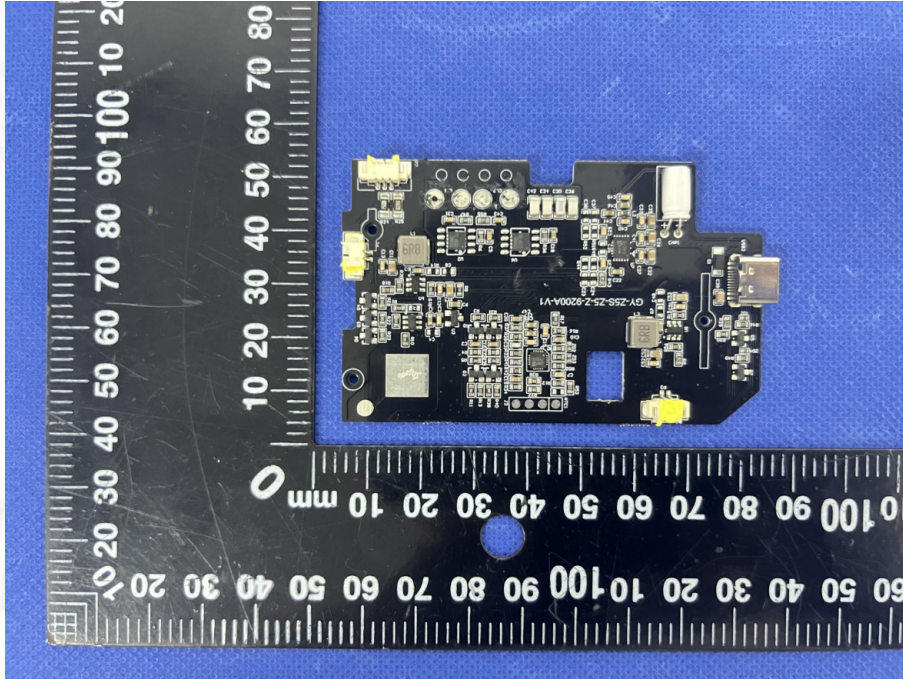

EUT PHOTO(Internal Photos)

Test Mode: Z5S

***** END OF REPORT *****