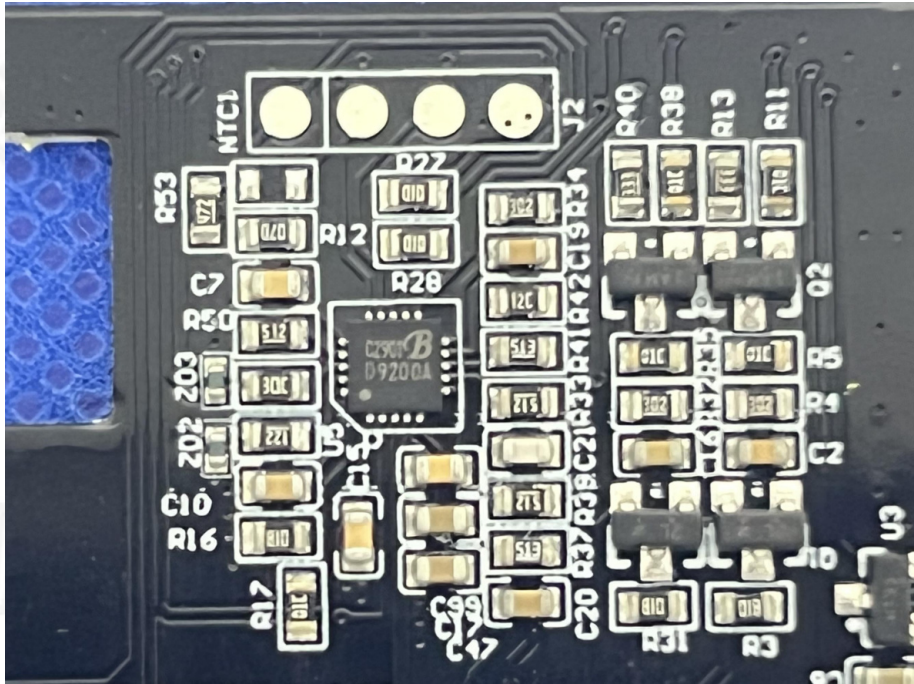

EUT PHOTO(Internal Photos)

Test Mode: Z5S

***** END OF REPORT *****