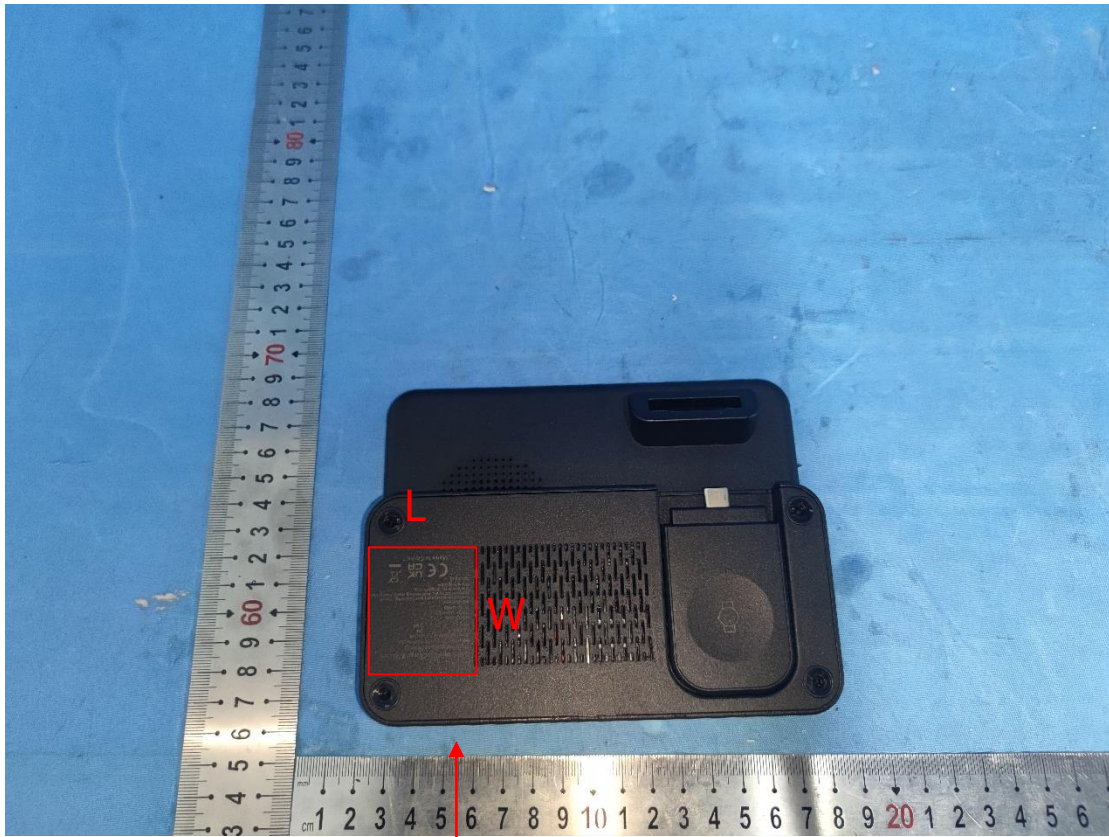

## Label

Wireless charger

Model Name: Q10-Z

FCC ID: 2A2NS-Q10-Z

Size: L35mm \* W45mm

1. The label is silk-screen on the sample