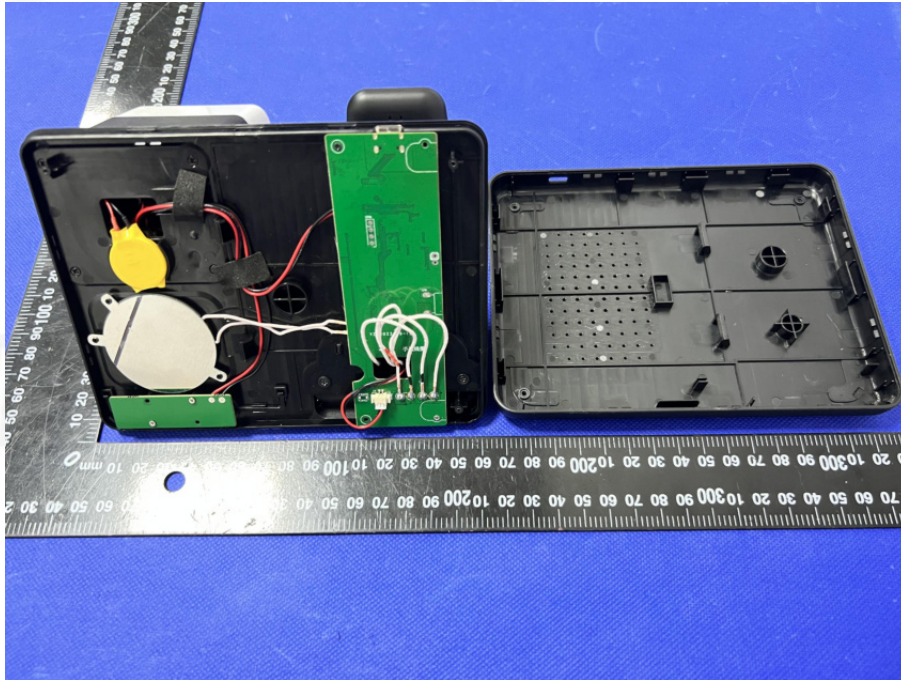

EUT PHOTO(Internal Photos)

Test Mode: GY-Z18

***** END OF REPORT *****