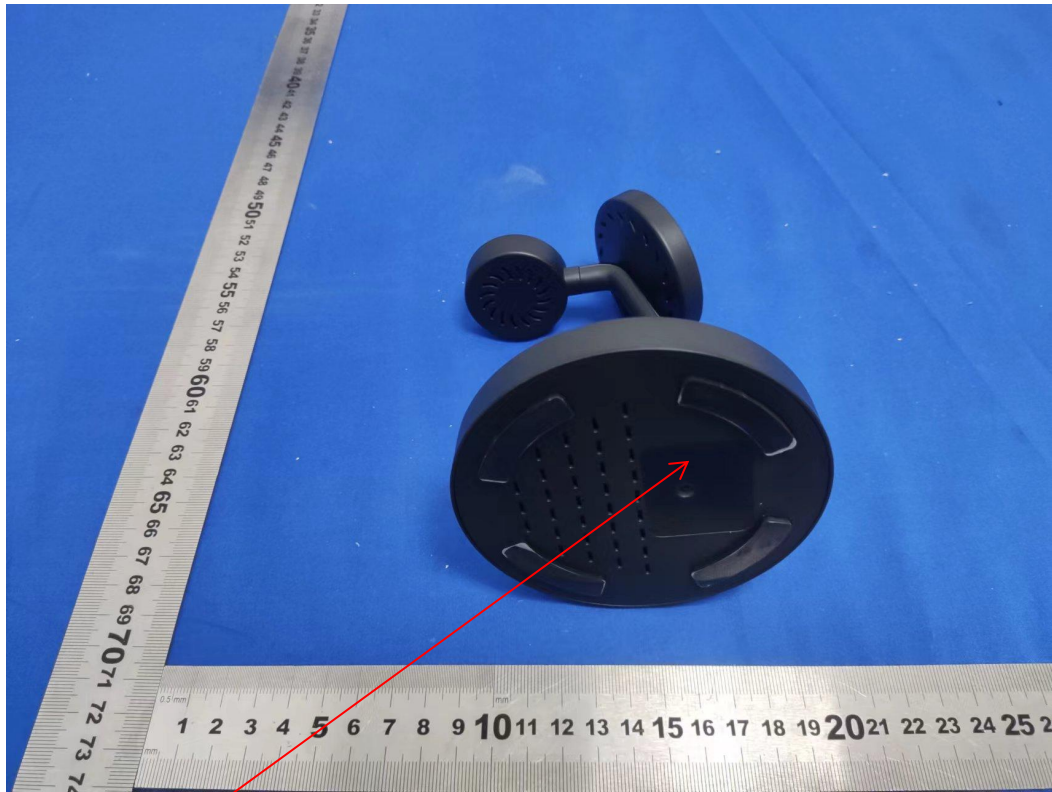

Label and Label Location

FCC ID: 2A2NS-GY-Z16

L*W: 10mm*5mm

label and White font