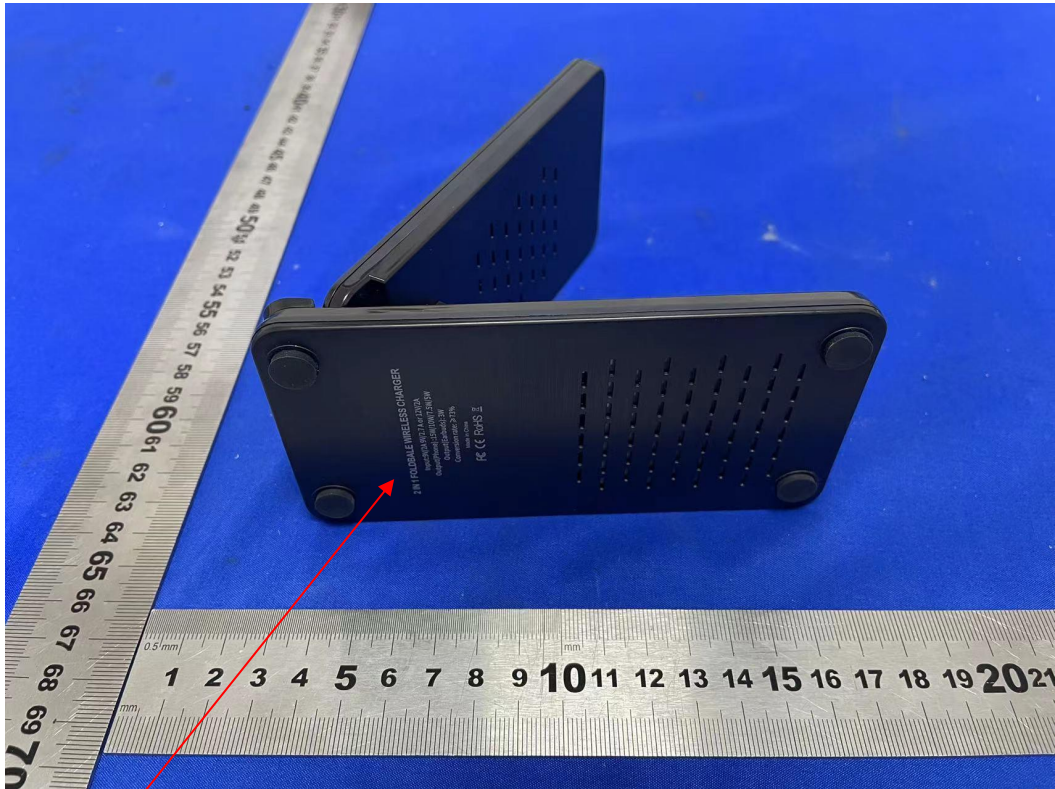

Label and Label Location

FCC ID: 2A2NS-GY-Z15

L*W: 20mm*17mm

white font on a Black label