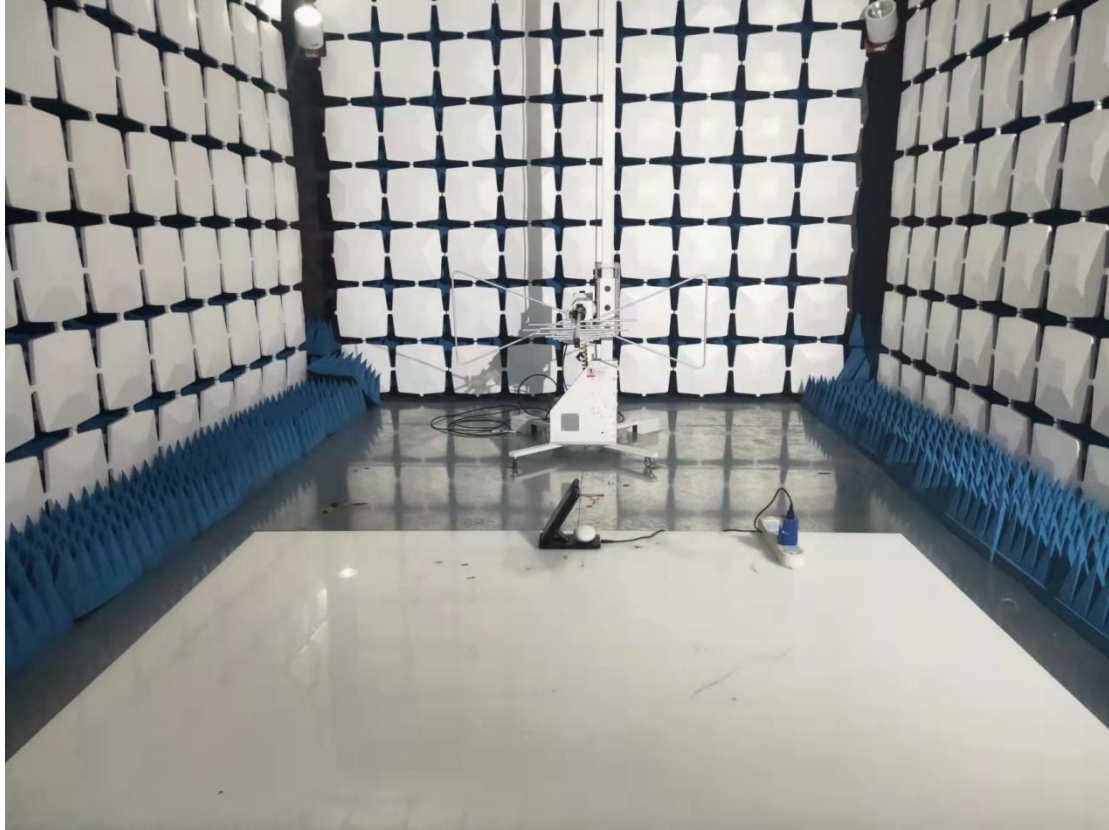

Blow 1GHz for radiated emission test setup

Conducted emission test setup