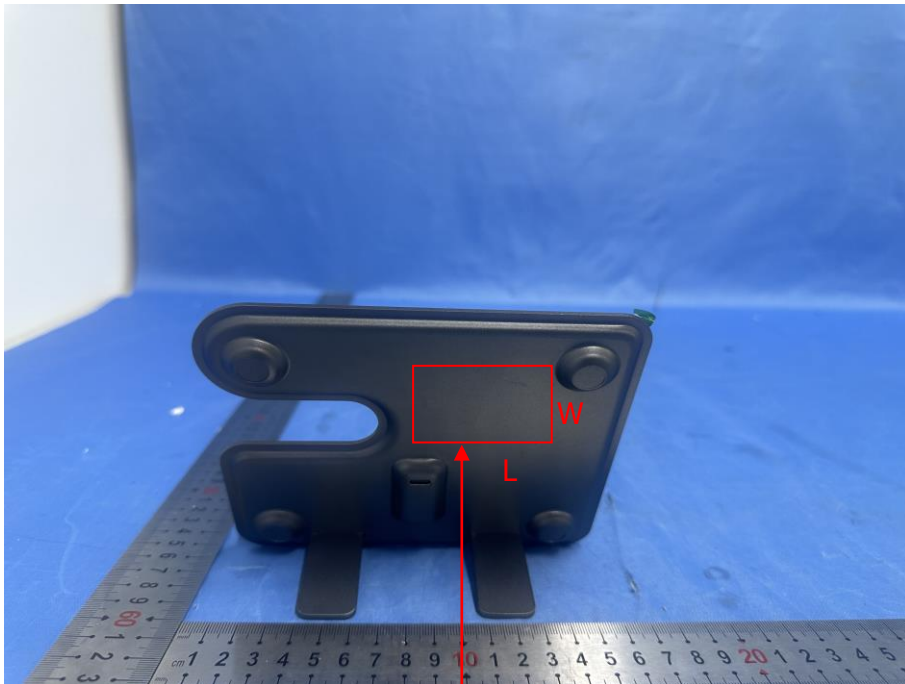

## Label

Wireless Charger

Model Name: GY-Q10C

FCC ID: 2A2NS-GY-Q10C

Size: L30mm \* W15mm

1. The label is silk-screen on the sample