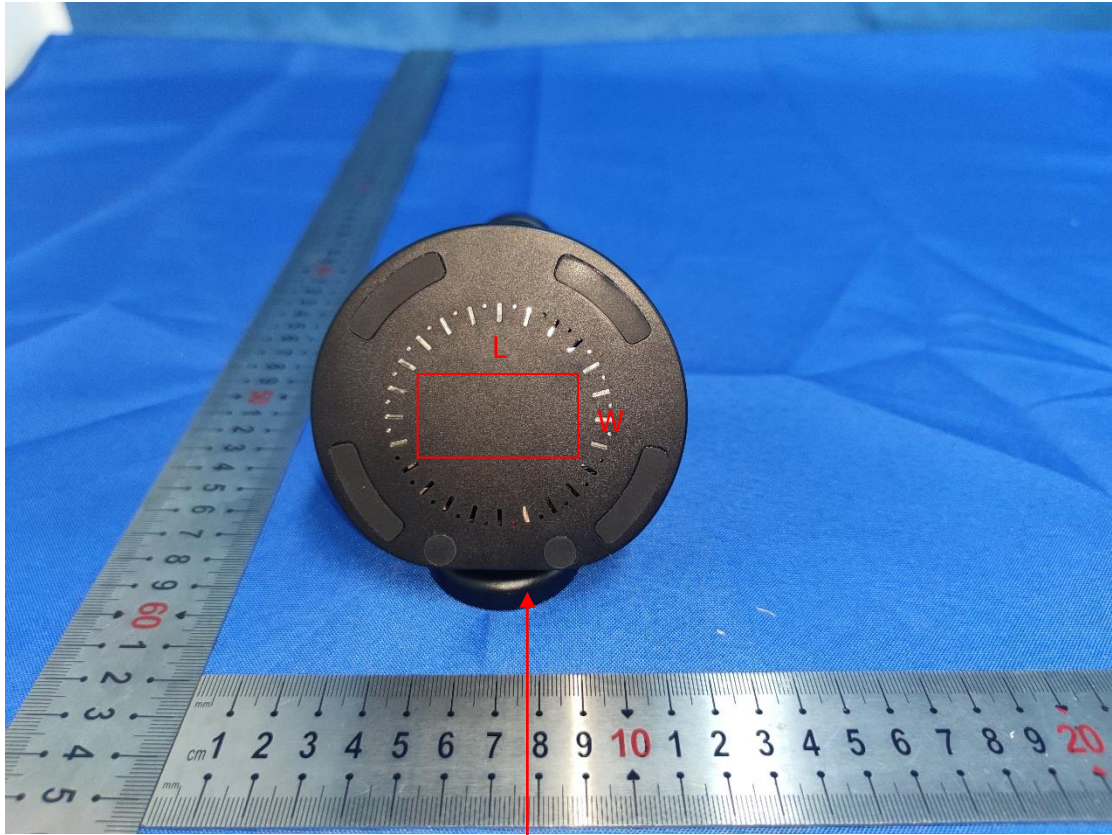

Label

Foldable wireless charging station 3 in 1

Model Name: GY-L9

FCC ID: 2A2NS-GY-L9

Size: L40mm * W20mm

1. The label is silk-screen on the sample