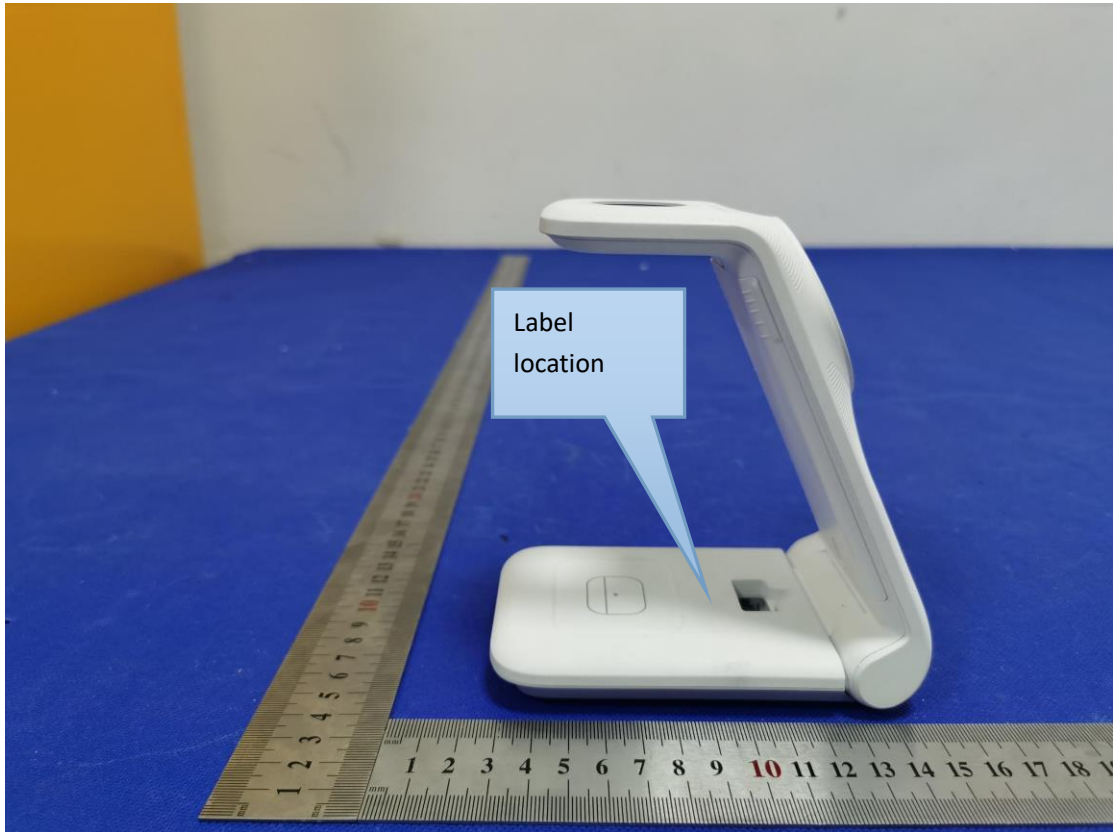

Label & label location

20mm*10mm

FCC ID:2A2NS-G336