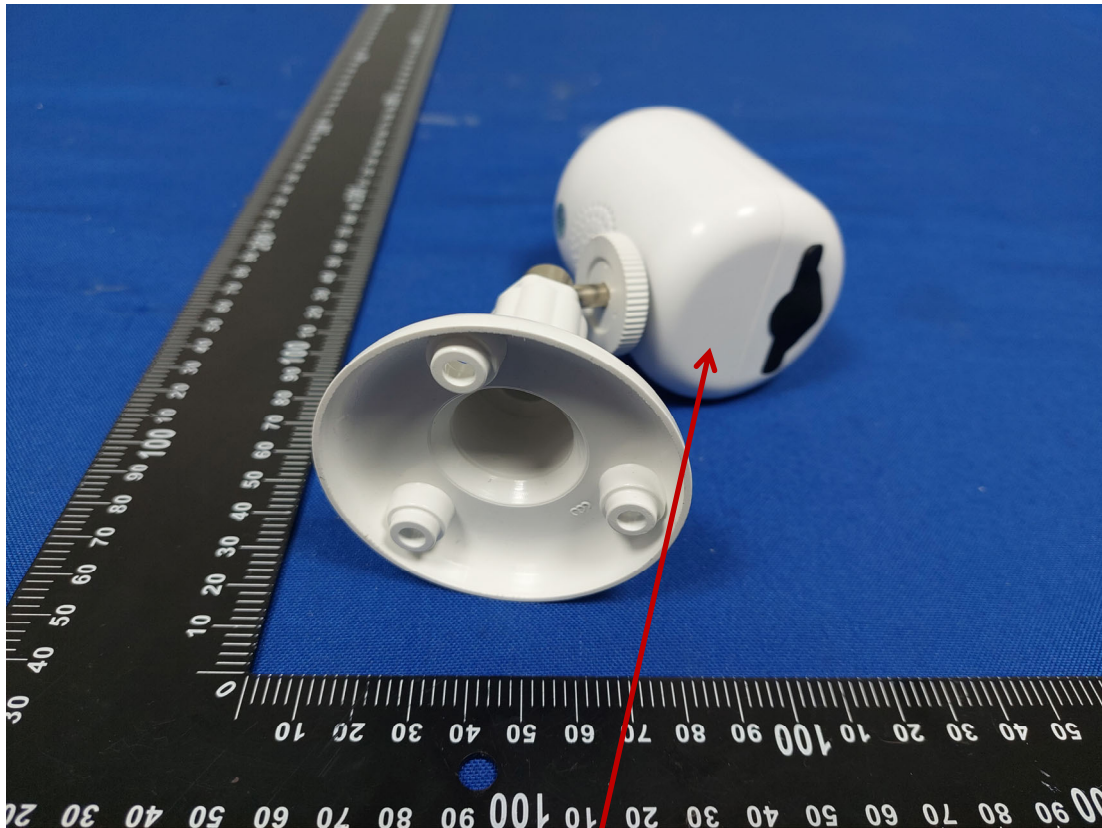

Lable:

Low-power cameras

Model: L30

FCC ID: 2A2NI-L30