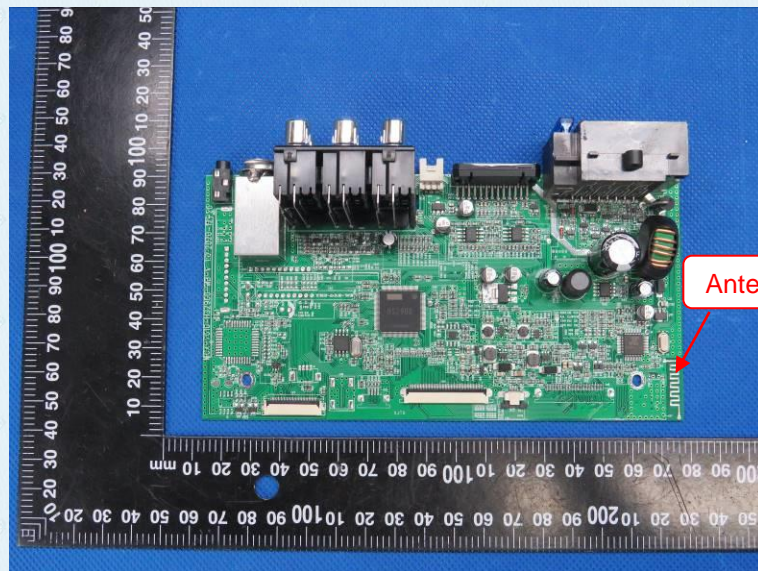

Product Name: Car stereo

Test Model No.: N.1700

EUT Constructional Details

Internal Photo

-----End-----