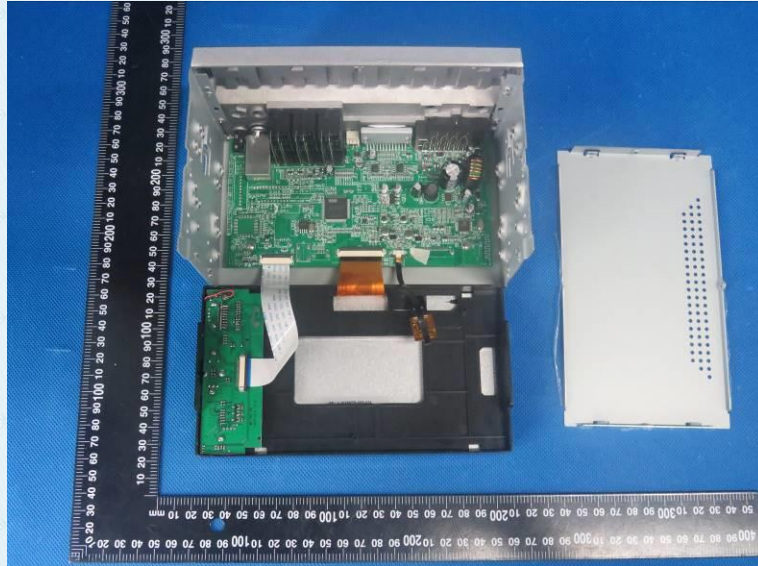

Product Name: Car stereo

Test Model No.: N.1700

EUT Constructional Details

Internal Photo

-----End-----