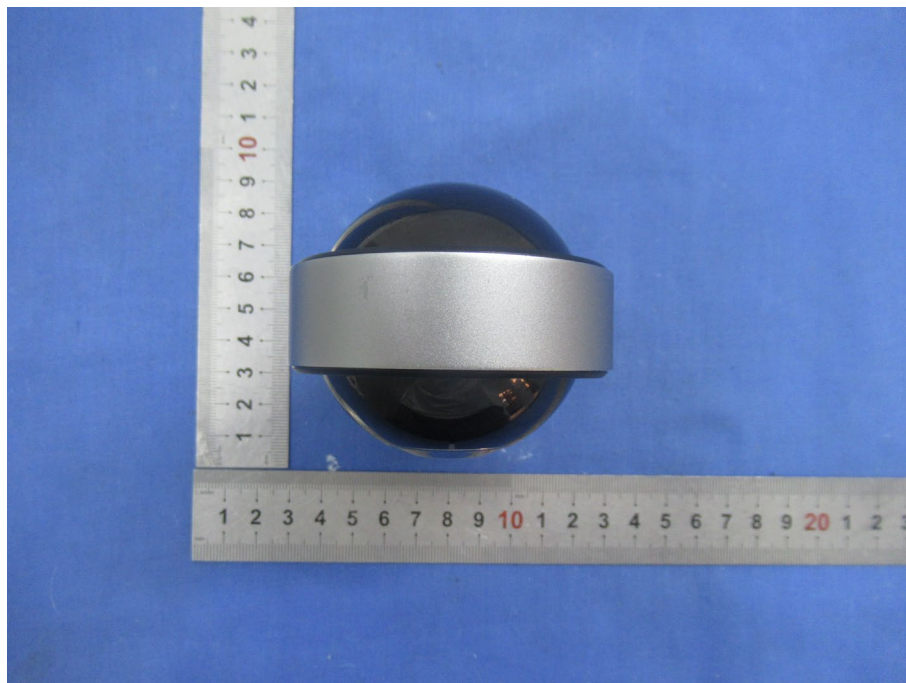

EXHIBIT A - EUT EXTERNAL PHOTOGRAPHS

GPO Charger
Model No.: GTA92-0501000US
Input: 100-240V ~ 50/60Hz, 0.3A
Output: USB-A 5.0V = 1.0A, 5.0W
Made in China

E484480