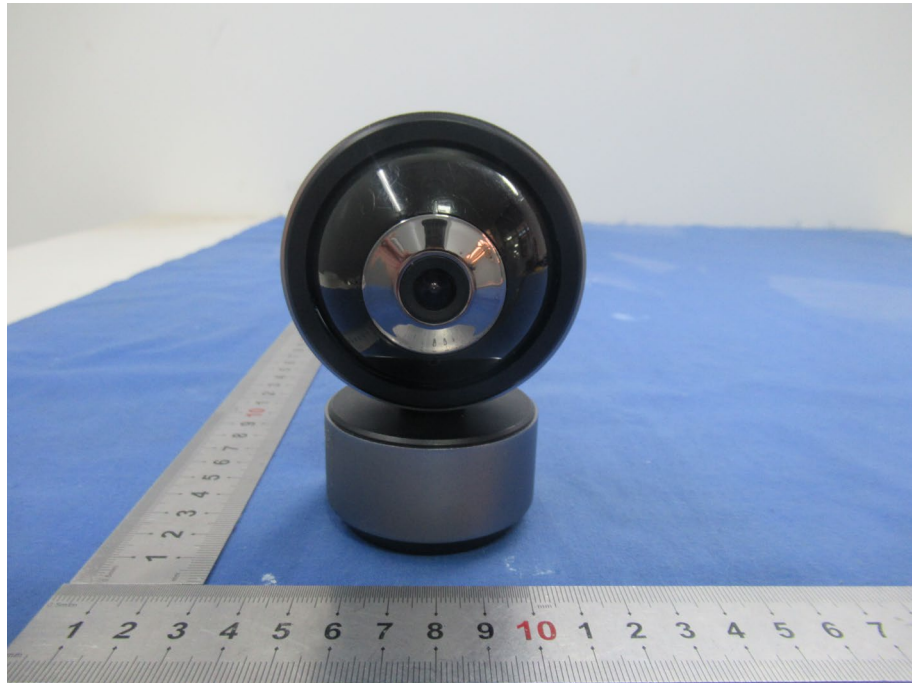

EXHIBIT A - EUT EXTERNAL PHOTOGRAPHS

GPO Charger
Model No.: GTA92-0501000US
Input: 100-240V ~ 50/60Hz, 0.3A
Output: USB-A 5.0V = 1.0A, 5.0W
Made in China

E484480