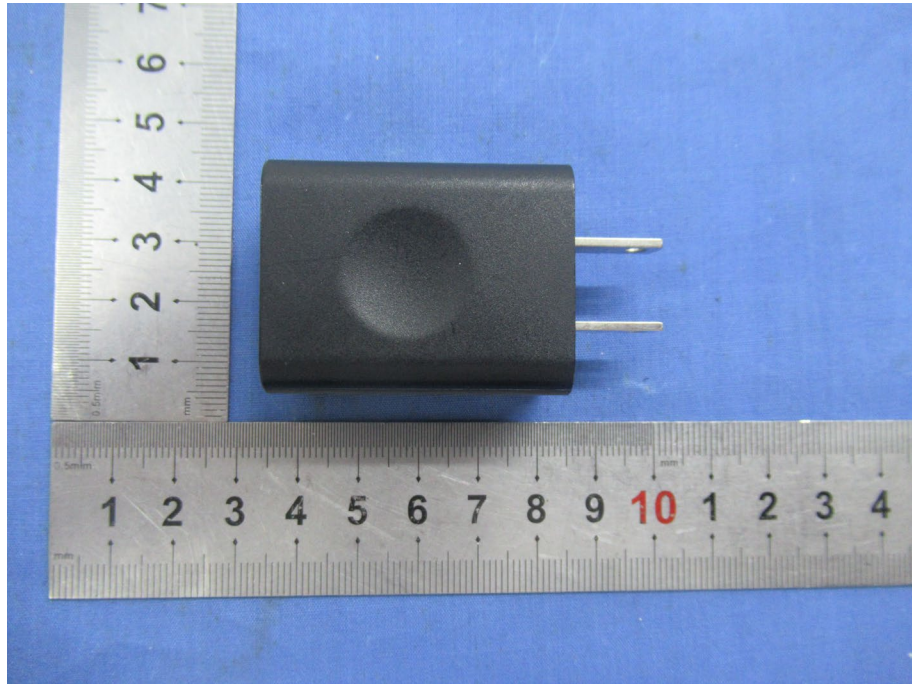

EXHIBIT A - EUT EXTERNAL PHOTOGRAPHS

GPO Charger
Model No.: GTA92-0501000US
Input: 100-240V ~ 50/60Hz, 0.3A
Output: USB-A 5.0V = 1.0A, 5.0W
Made in China

E484480