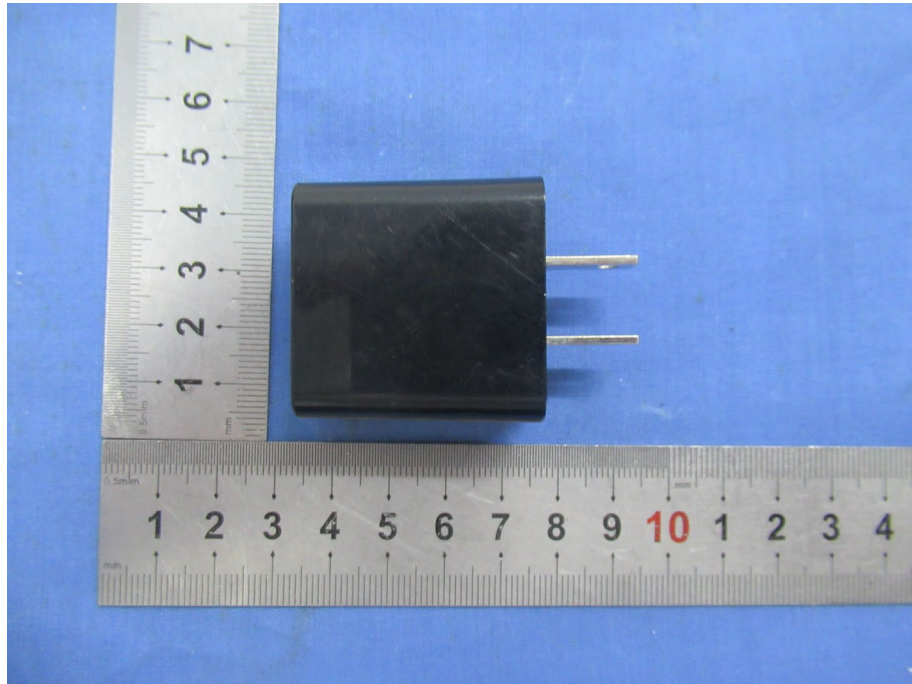

EXHIBIT A - EUT EXTERNAL PHOTOGRAPHS

GPO Charger
Model No.: GTA92-0501000US
Input: 100-240V ~ 50/60Hz, 0.3A
Output: USB-A 5.0V = 1.0A, 5.0W
Made in China

E484480