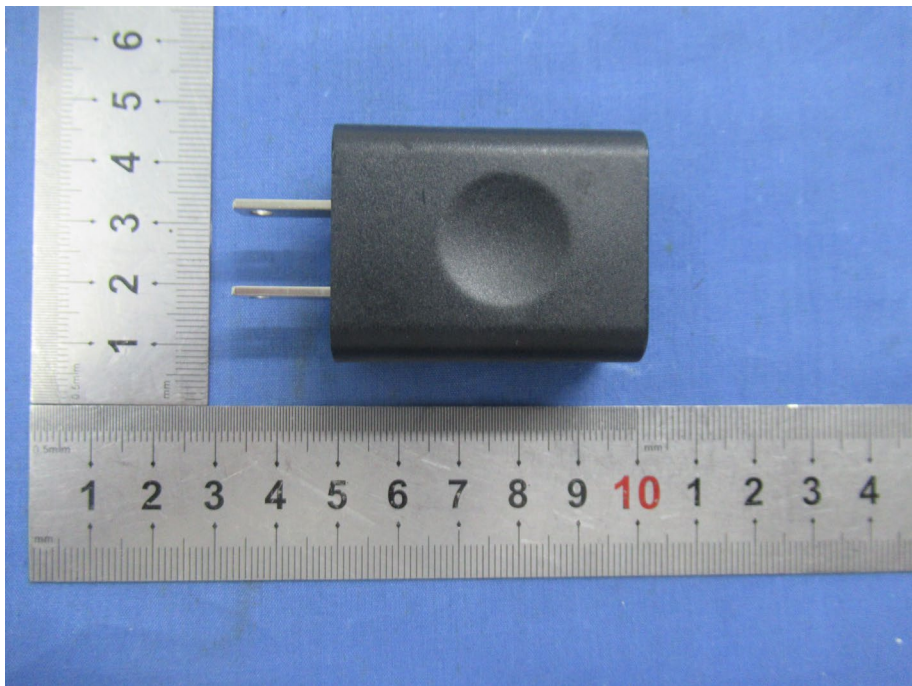

EXHIBIT A - EUT EXTERNAL PHOTOGRAPHS

GPO Charger
Model No.: GTA92-0501000US
Input: 100-240V ~ 50/60Hz, 0.3A
Output: USB-A 5.0V = 1.0A, 5.0W
Made in China

E484480