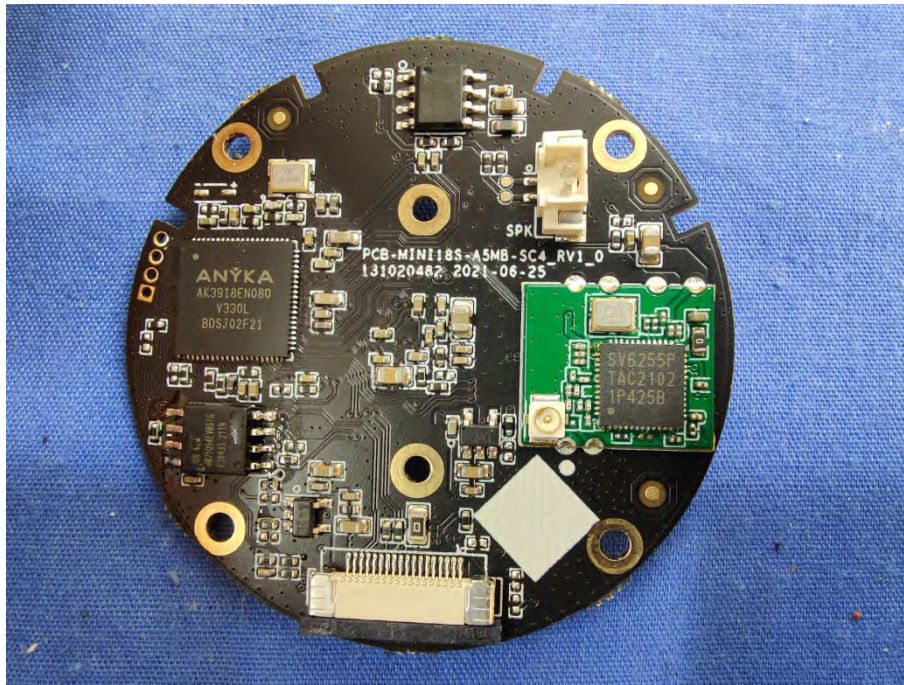

EXHIBIT B - EUT INTERNAL PHOTOGRAPHS

Version: (MCU model:AK330L)

Version: (MCU model:AK300)