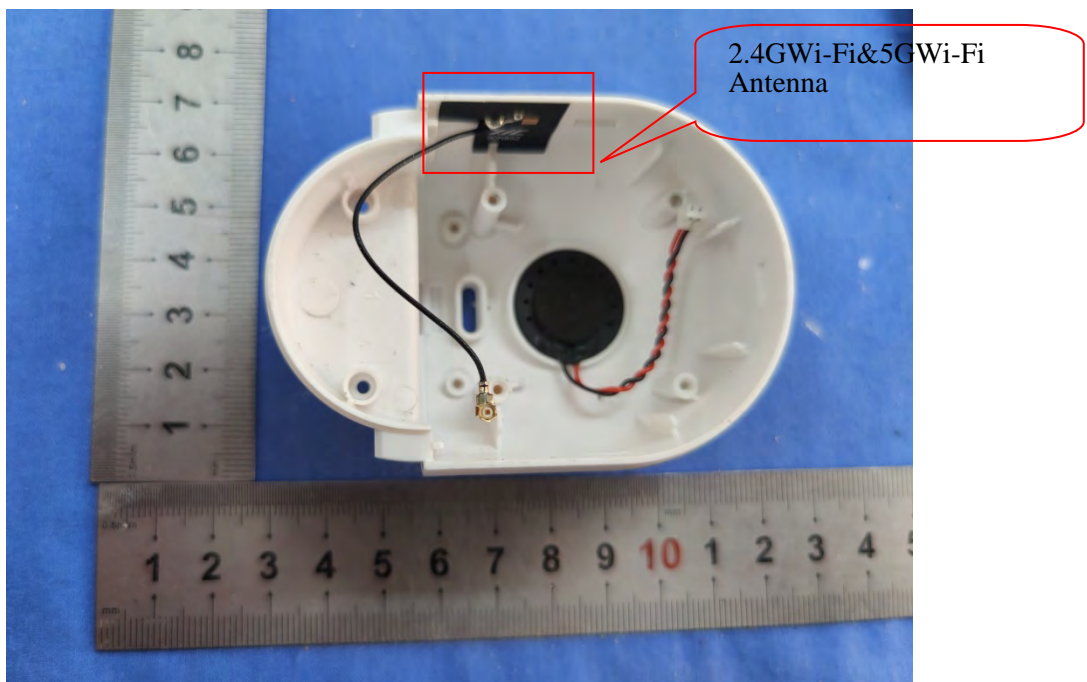

EXHIBIT B - EUT INTERNAL PHOTOGRAPHS

Version: (MCU model:AK330L)

Version: (MCU model:AK300)