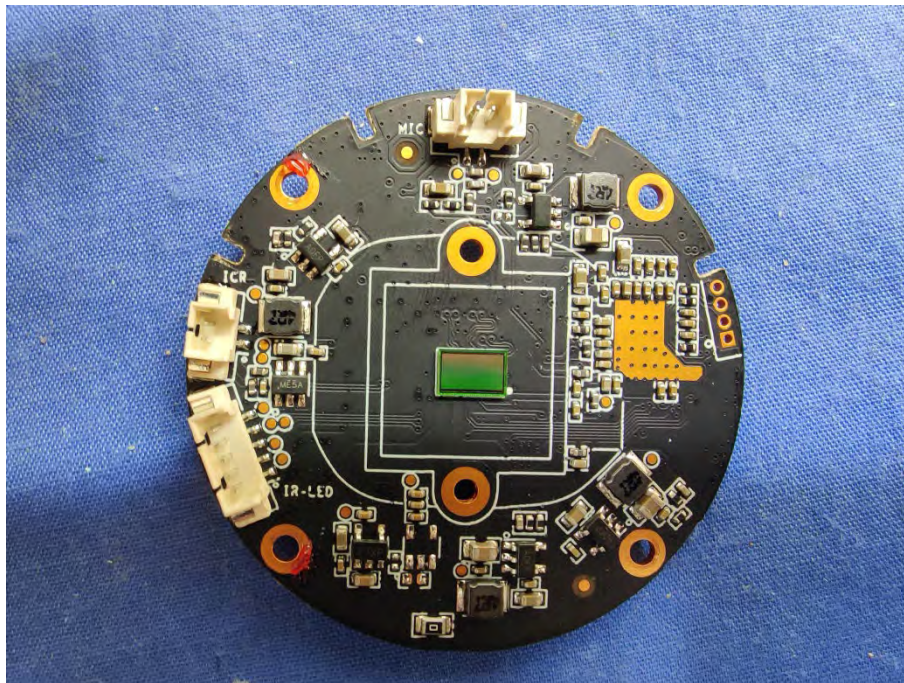

EXHIBIT B - EUT INTERNAL PHOTOGRAPHS

Version: (MCU model:AK330L)

Version: (MCU model:AK300)