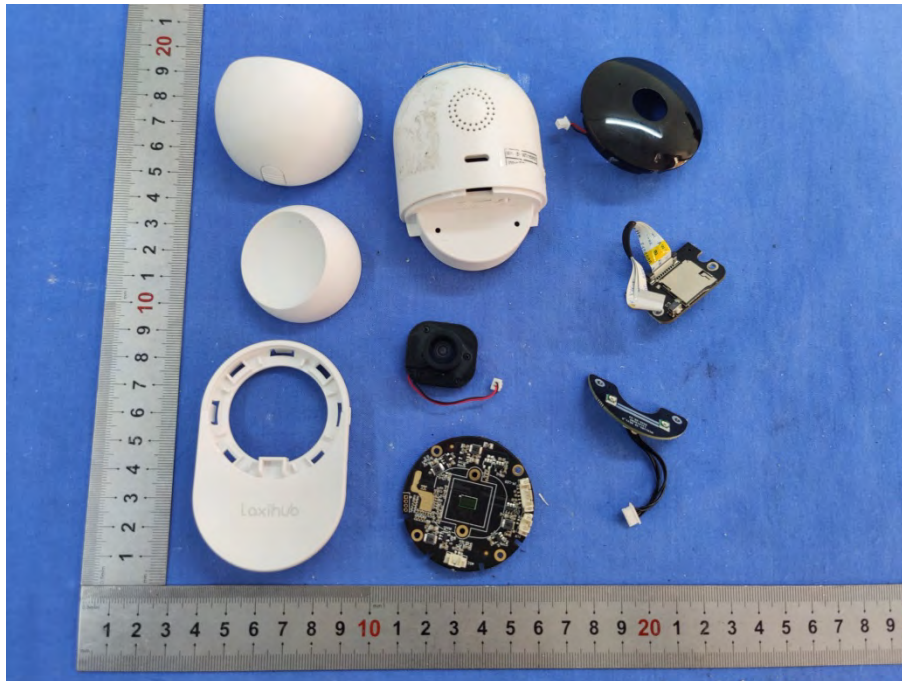

EXHIBIT B - EUT INTERNAL PHOTOGRAPHS

Version: (MCU model:AK330L)

Version: (MCU model:AK300)