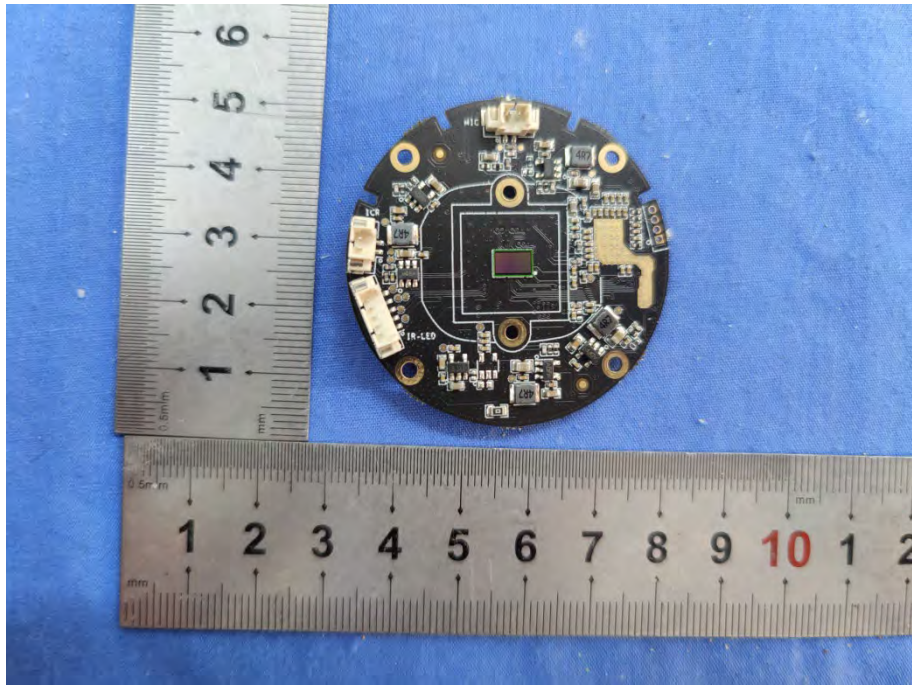

EXHIBIT B - EUT INTERNAL PHOTOGRAPHS

Version: (MCU model:AK330L)

Version: (MCU model:AK300)