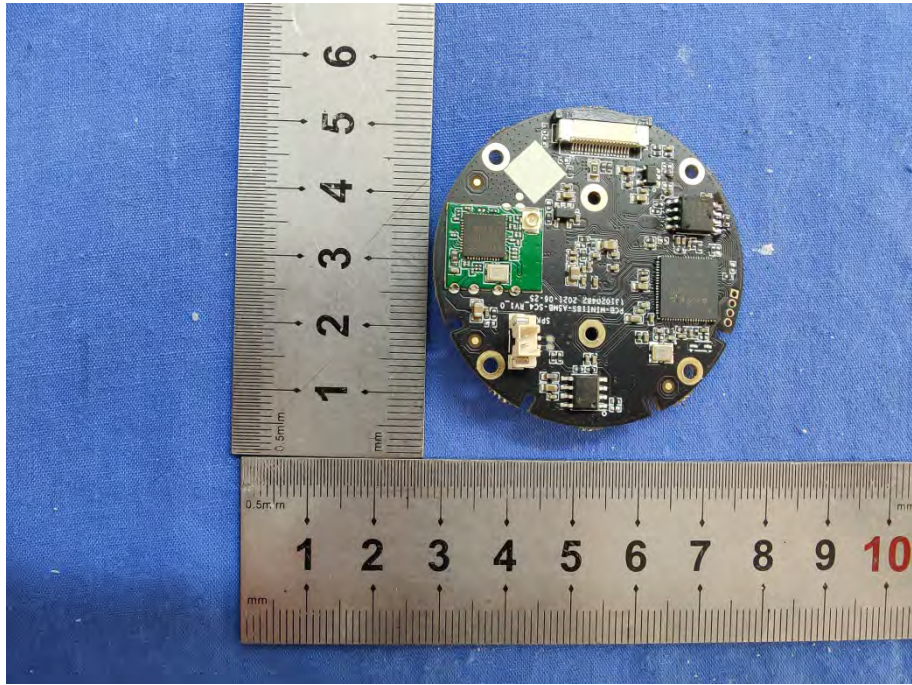

EXHIBIT B - EUT INTERNAL PHOTOGRAPHS

Version: (MCU model:AK330L)

Version: (MCU model:AK300)