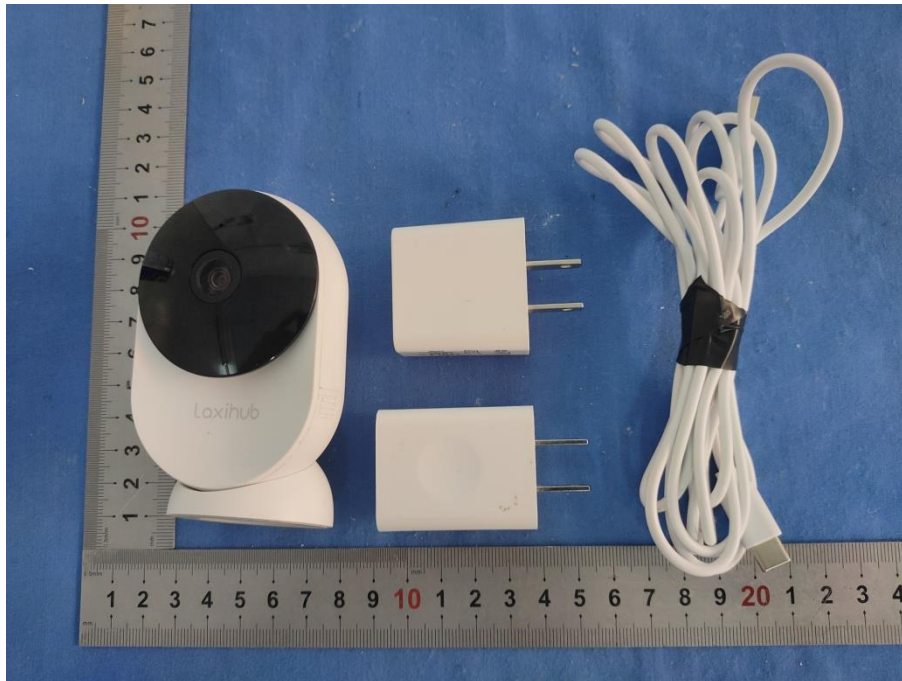

EXHIBIT A - EUT EXTERNAL PHOTOGRAPHS

GPO Charger

Model No.: GTA92-0501000US

Input: 100-240V ~ 50/60Hz, 0.3A

Output: USB-A 5.0V = 1.0A, 5.0W

Made in China VI

LISTED

I.T.E./A.V. POWER SUPPLY
E484480