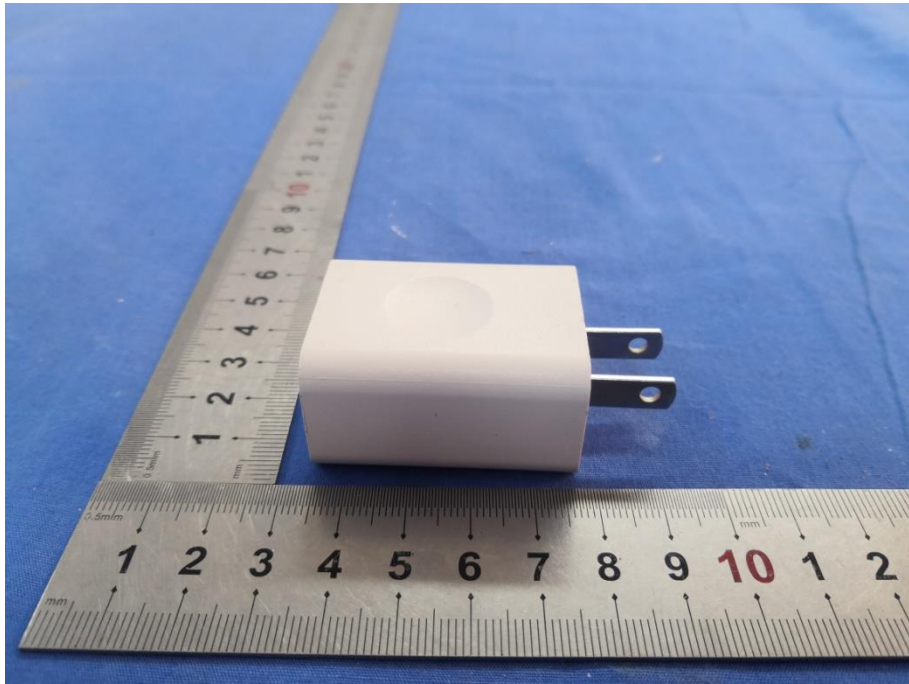

EXHIBIT A - EUT EXTERNAL PHOTOGRAPHS

GPO Charger

Model No.: GTA92-0501000US

Input: 100-240V ~ 50/60Hz, 0.3A

Output: USB-A 5.0V = 1.0A, 5.0W

Made in China VI

LISTED

I.T.E./A.V. POWER SUPPLY
E484480