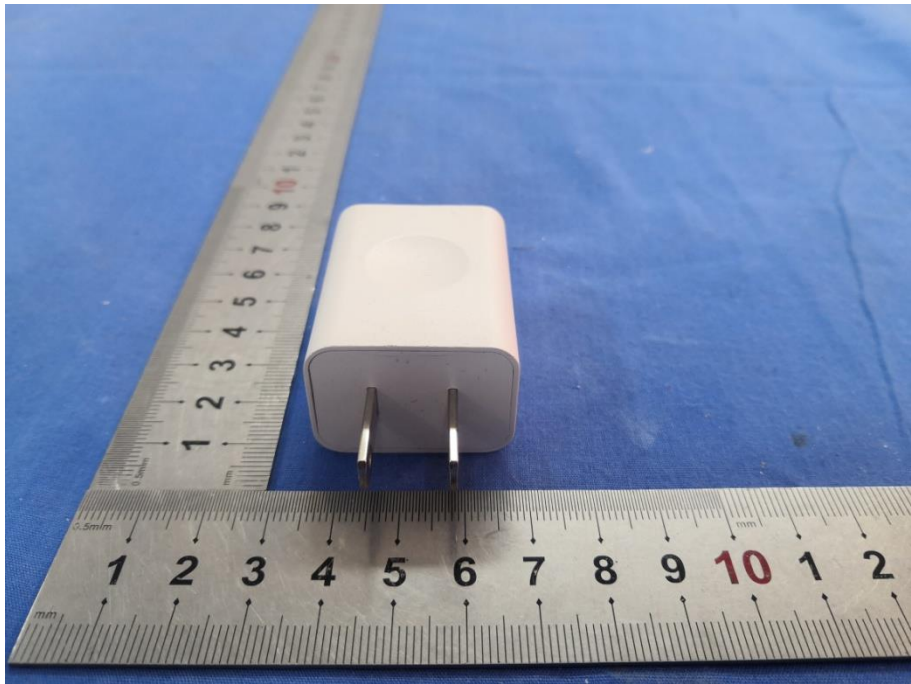

EXHIBIT A - EUT EXTERNAL PHOTOGRAPHS

GPO Charger

Model No.: GTA92-0501000US

Input: 100-240V ~ 50/60Hz, 0.3A

Output: USB-A 5.0V = 1.0A, 5.0W

Made in China VI

LISTED

I.T.E./A.V. POWER SUPPLY
E484480