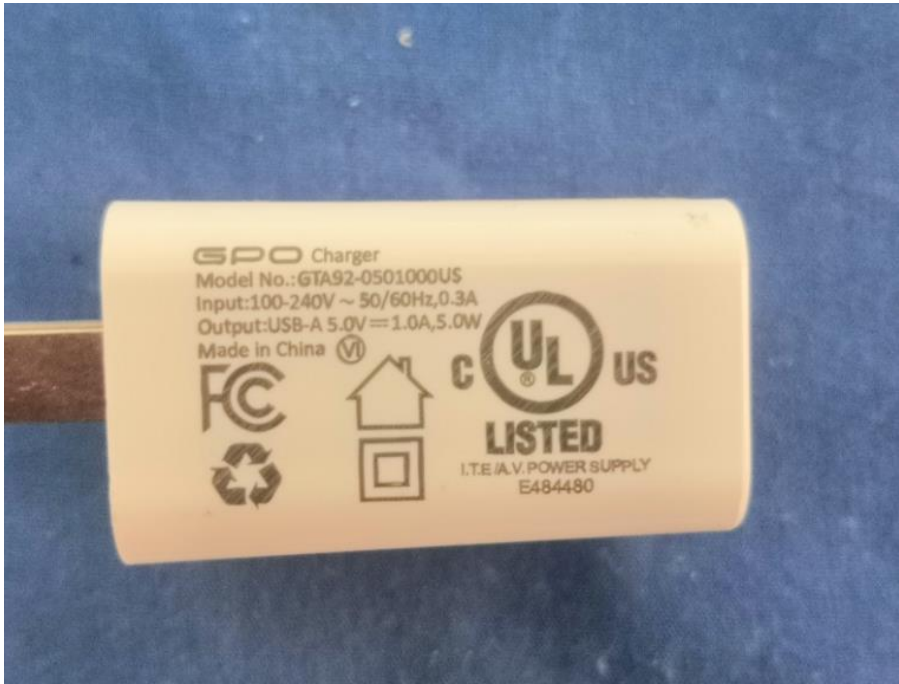

EXHIBIT A - EUT EXTERNAL PHOTOGRAPHS

GPO Charger

Model No.: GTA92-0501000US

Input: 100-240V ~ 50/60Hz, 0.3A

Output: USB-A 5.0V = 1.0A, 5.0W

Made in China VI

LISTED

I.T.E./A.V. POWER SUPPLY
E484480