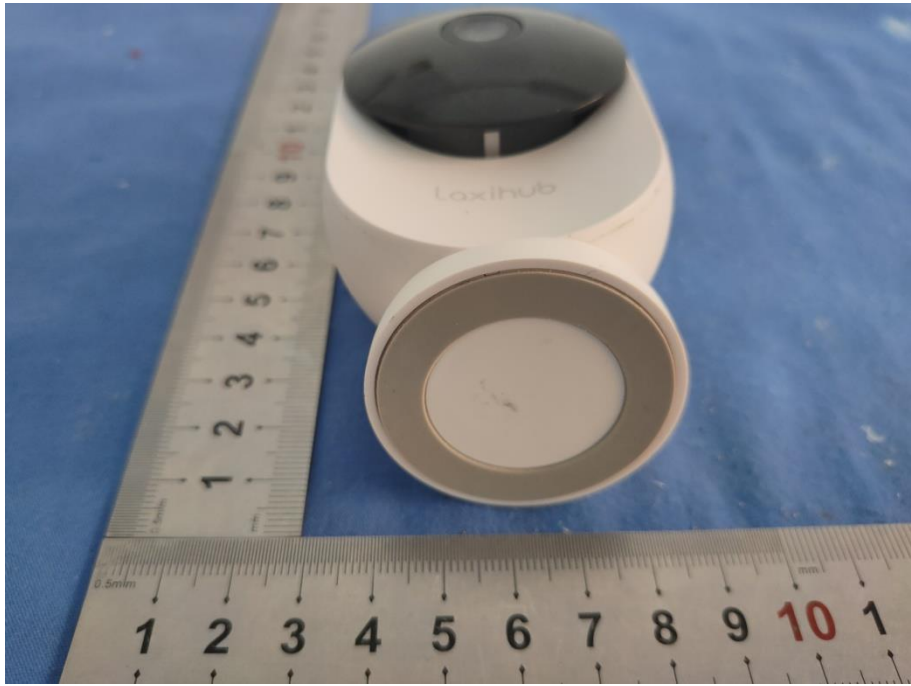

EXHIBIT A - EUT EXTERNAL PHOTOGRAPHS

GPO Charger

Model No.: GTA92-0501000US

Input: 100-240V ~ 50/60Hz, 0.3A

Output: USB-A 5.0V = 1.0A, 5.0W

Made in China VI

LISTED

I.T.E./A.V. POWER SUPPLY
E484480