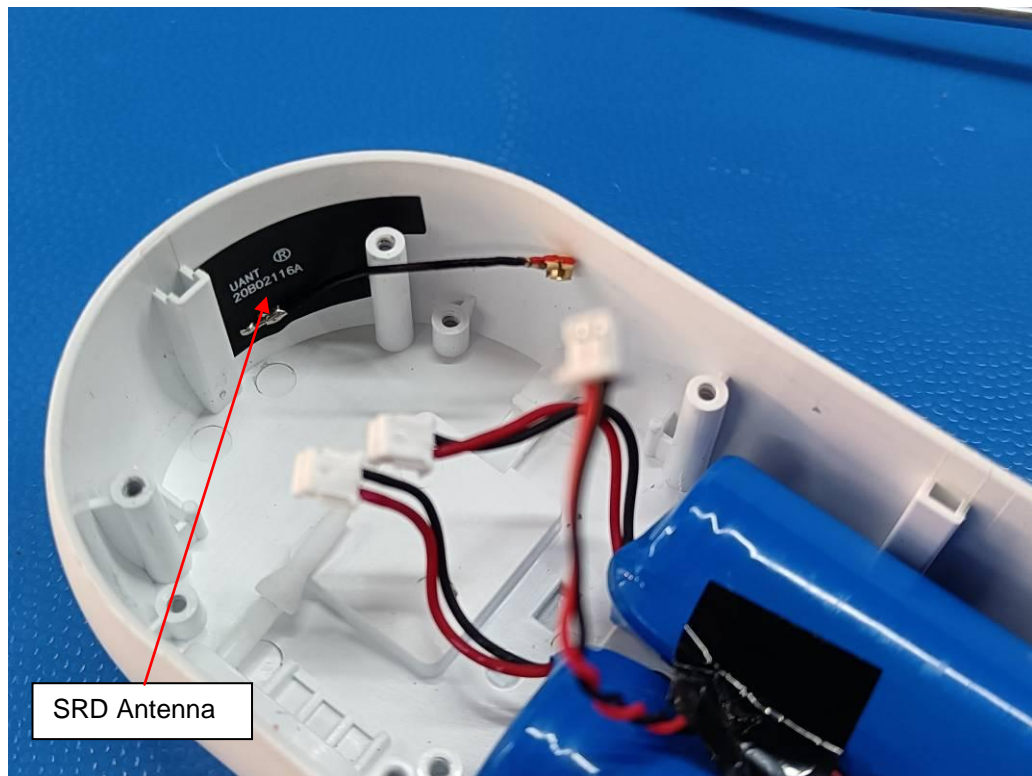

5. TEST SETUP PHOTOS OF THE EUT

Adapter: TPA-46B050100UU

Radiated Emission

Conducted Emission

Adapter:GTA92-0501000US

Radiated Emission

Conducted Emission

6. EXTERNAL AND INTERNAL PHOTOS OF THE EUT

Fig. 9

Fig. 10

Fig. 11

Fig. 12

Fig. 13

Fig. 14

Fig. 15

Fig. 16