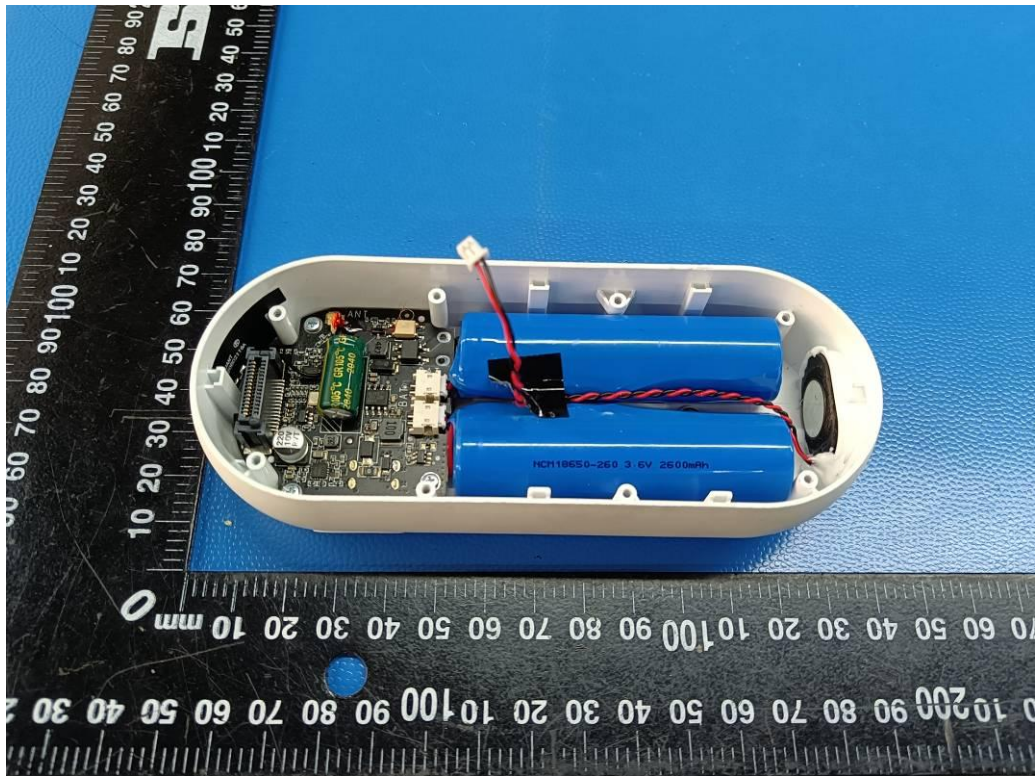

5. TEST SETUP PHOTOS OF THE EUT

Adapter: TPA-46B050100UU

Radiated Emission

Conducted Emission

Adapter:GTA92-0501000US

Radiated Emission

Conducted Emission

6. EXTERNAL AND INTERNAL PHOTOS OF THE EUT

Fig. 9

Fig. 10

Fig. 11

Fig. 12

Fig. 13

Fig. 14

Fig. 15

Fig. 16