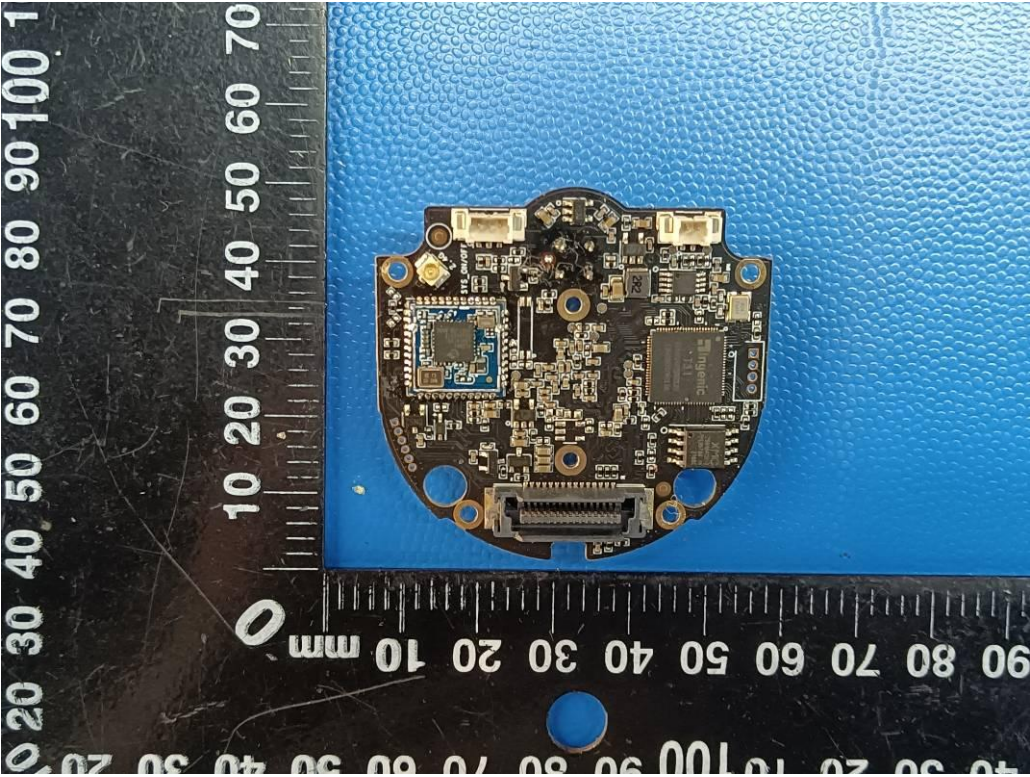

5. TEST SETUP PHOTOS OF THE EUT

Adapter: TPA-46B050100UU

Radiated Emission

Conducted Emission

Adapter:GTA92-0501000US

Radiated Emission

Conducted Emission

6. EXTERNAL AND INTERNAL PHOTOS OF THE EUT

Fig. 9

Fig. 10

Fig. 11

Fig. 12

Fig. 13

Fig. 14

Fig. 15

Fig. 16

Fig. 17

Fig. 18

Fig. 19

Fig. 20

Fig. 21

Fig. 22

Fig. 23

.....End of Report.....