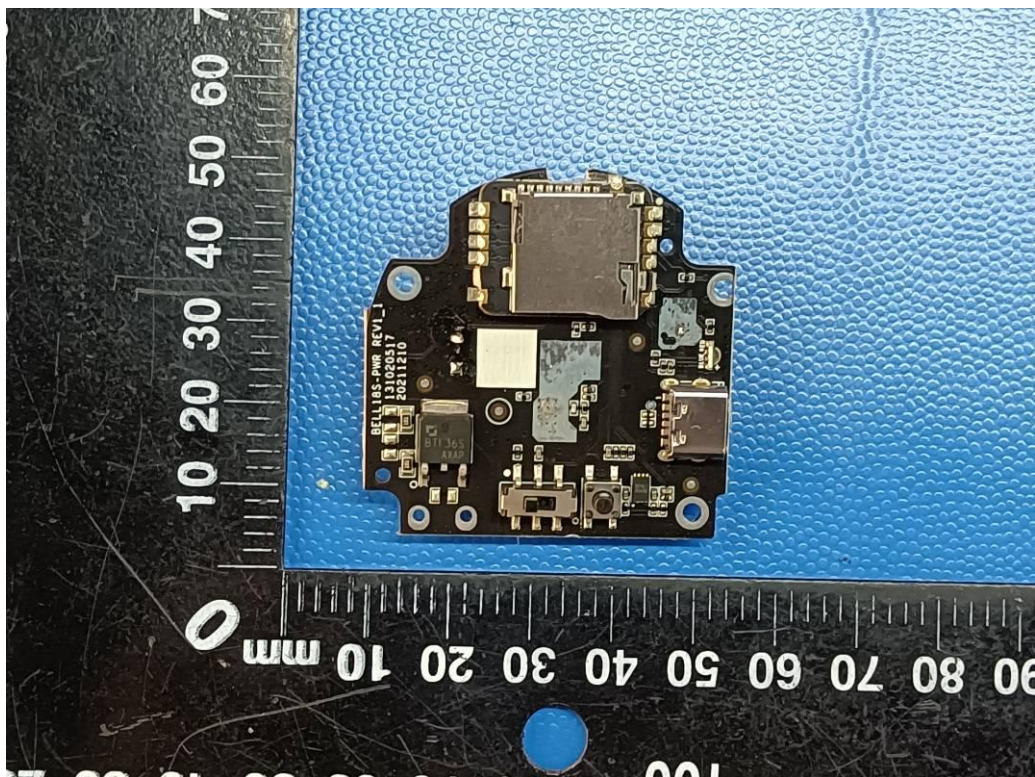

5. TEST SETUP PHOTOS OF THE EUT

Adapter: TPA-46B050100UU

Radiated Emission

Conducted Emission

Adapter:GTA92-0501000US

Radiated Emission

Conducted Emission

6. EXTERNAL AND INTERNAL PHOTOS OF THE EUT

Fig. 1

Fig. 2

Fig. 3

Fig. 4

Fig. 5

Fig. 6

Fig. 7

Fig. 8

Fig. 9

Fig. 10

Fig. 11

Fig. 12

Fig. 13

Fig. 14

Fig. 15

Fig. 16