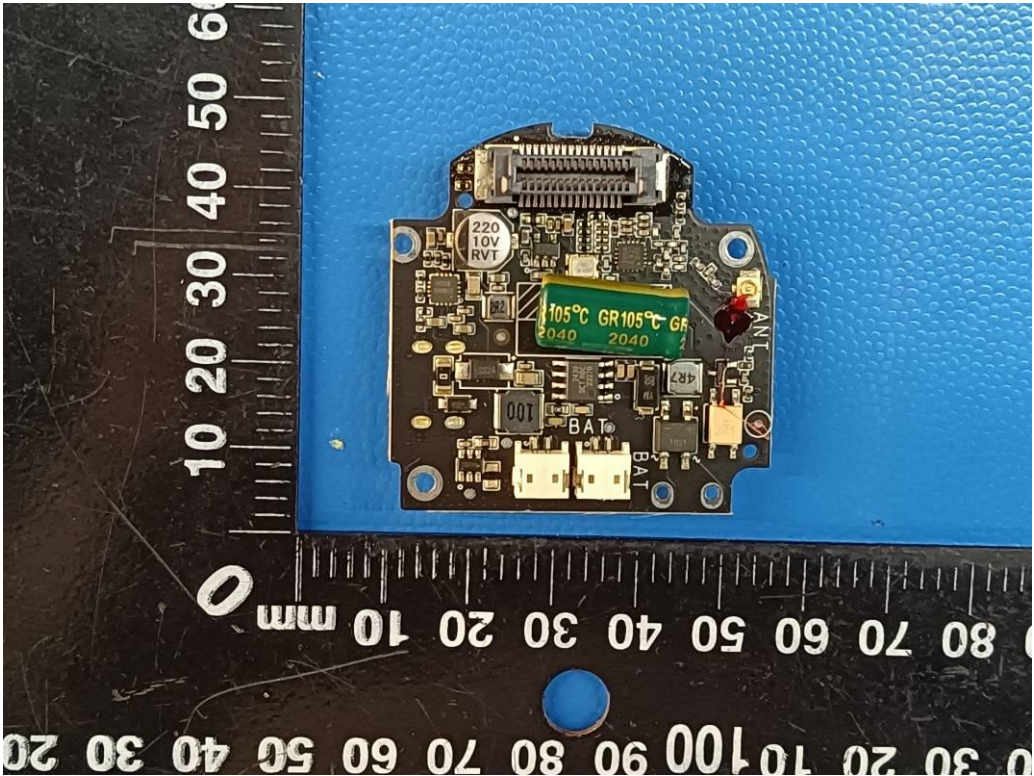

5. TEST SETUP PHOTOS OF THE EUT

Adapter: TPA-46B050100UU

Radiated Emission

Conducted Emission

Adapter:GTA92-0501000US

Radiated Emission

Conducted Emission

6. EXTERNAL AND INTERNAL PHOTOS OF THE EUT

Fig. 9

Fig. 10

Fig. 11

Fig. 12

Fig. 13

Fig. 14

Fig. 15

Fig. 16