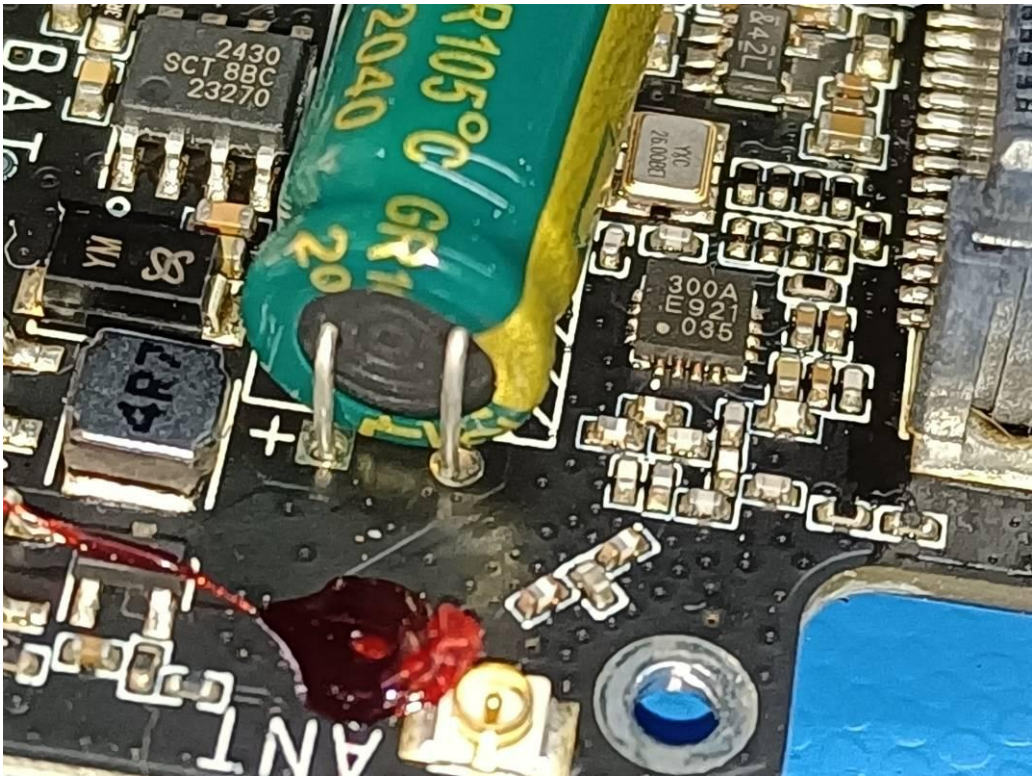

5. TEST SETUP PHOTOS OF THE EUT

Adapter: TPA-46B050100UU

Radiated Emission

Conducted Emission

Adapter:GTA92-0501000US

Radiated Emission

Conducted Emission

6. EXTERNAL AND INTERNAL PHOTOS OF THE EUT

Fig. 9

Fig. 10

Fig. 11

Fig. 12

Fig. 13

Fig. 14

Fig. 15

Fig. 16