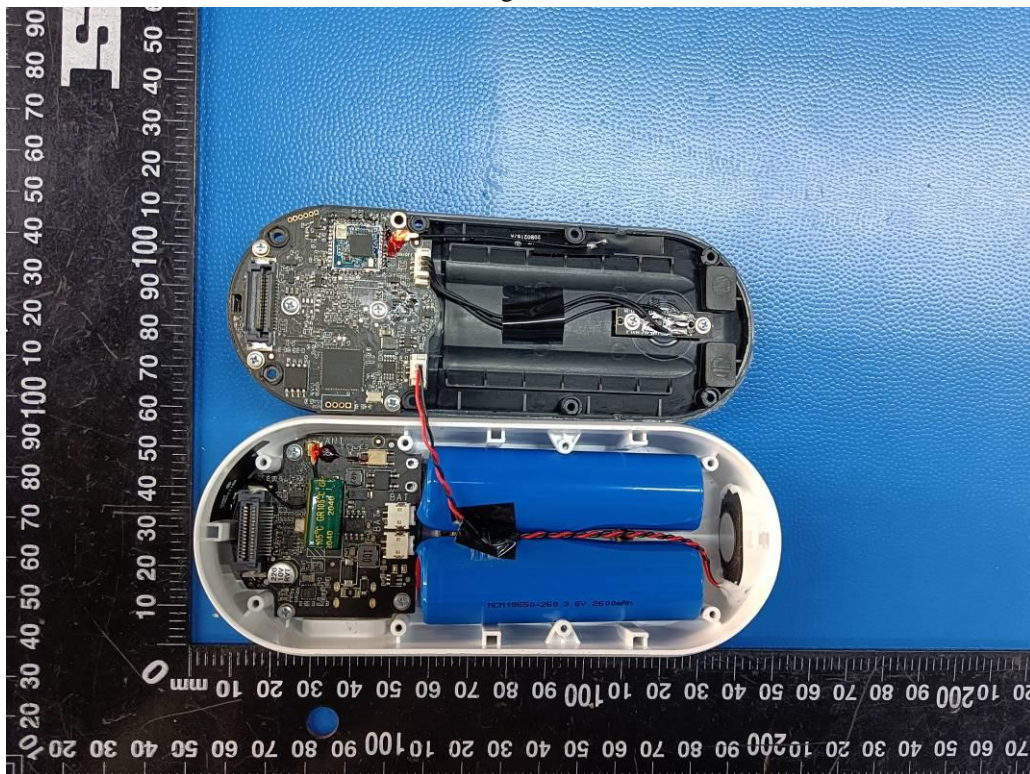

5. TEST SETUP PHOTOS OF THE EUT

Adapter: TPA-46B050100UU

Radiated Emission

Conducted Emission

Adapter:GTA92-0501000US

Radiated Emission

Conducted Emission

6. EXTERNAL AND INTERNAL PHOTOS OF THE EUT

Fig. 9

Fig. 10

Fig. 11

Fig. 12

Fig. 13

Fig. 14

Fig. 15

Fig. 16