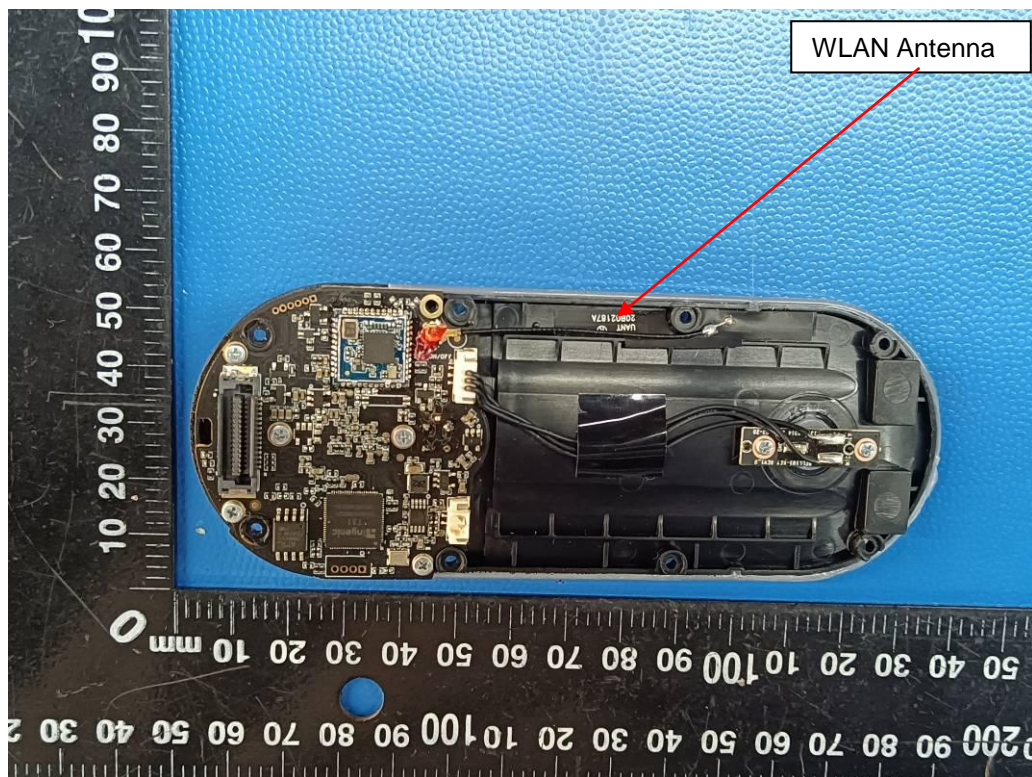

5. TEST SETUP PHOTOS OF THE EUT

Adapter: TPA-46B050100UU

Radiated Emission

Conducted Emission

Adapter:GTA92-0501000US

Radiated Emission

Conducted Emission

6. EXTERNAL AND INTERNAL PHOTOS OF THE EUT

Fig. 9

Fig. 10

Fig. 11

Fig. 12

Fig. 13

Fig. 14

Fig. 15

Fig. 16

Fig. 17

Fig. 18

Fig. 19

Fig. 20

Fig. 21

Fig. 22

Fig. 23

.....End of Report.....