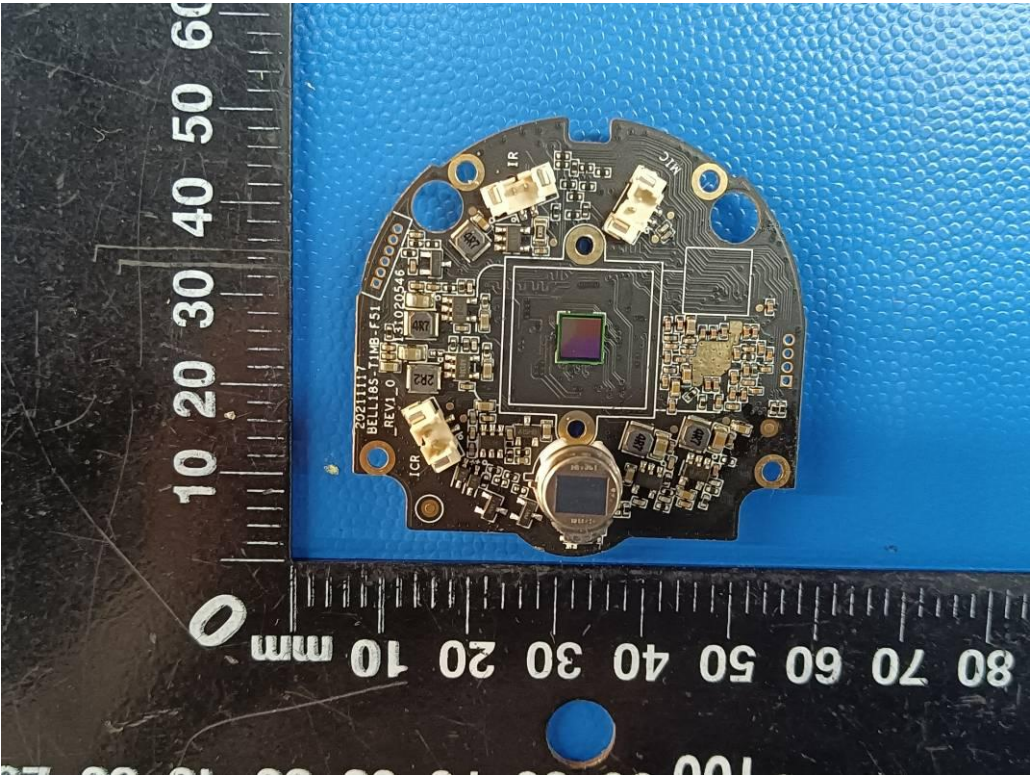

5. TEST SETUP PHOTOS OF THE EUT

Adapter: TPA-46B050100UU

Radiated Emission

Conducted Emission

Adapter:GTA92-0501000US

Radiated Emission

Conducted Emission

6. EXTERNAL AND INTERNAL PHOTOS OF THE EUT

Fig. 17

Fig. 18

Fig. 19

Fig. 20

Fig. 21

Fig. 22

Fig. 23

.....End of Report.....