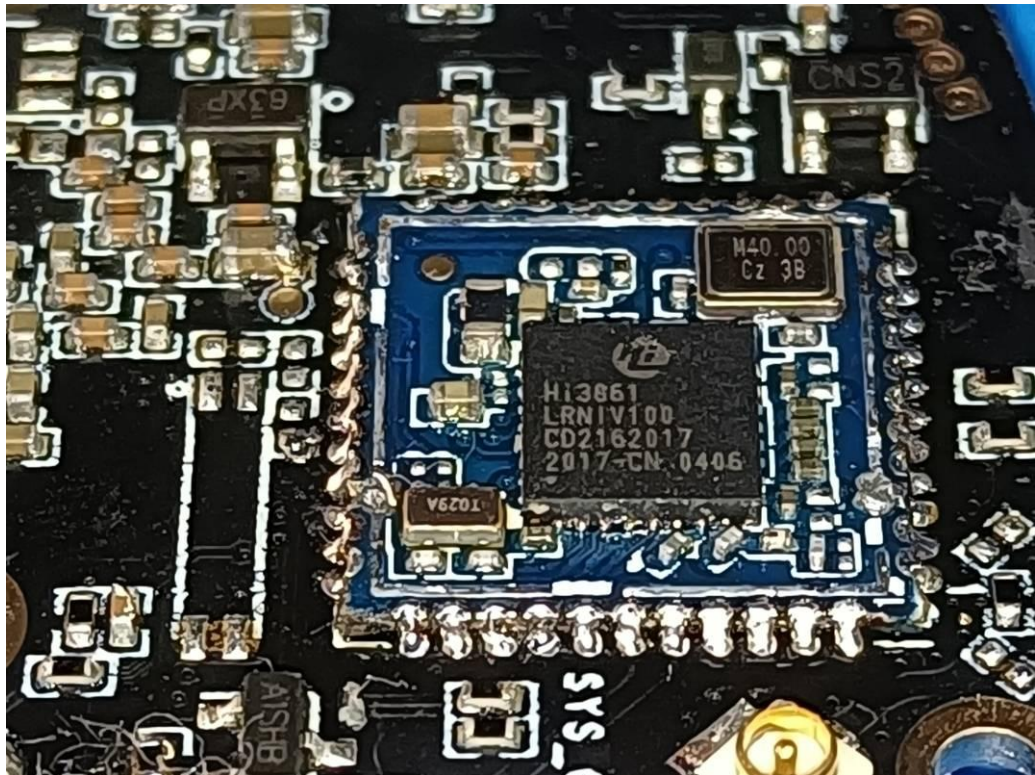

5. TEST SETUP PHOTOS OF THE EUT

Adapter: TPA-46B050100UU

Radiated Emission

Conducted Emission

Adapter:GTA92-0501000US

Radiated Emission

Conducted Emission

6. EXTERNAL AND INTERNAL PHOTOS OF THE EUT

Fig. 17

Fig. 18

Fig. 19

Fig. 20

Fig. 21

Fig. 22

Fig. 23

.....End of Report.....