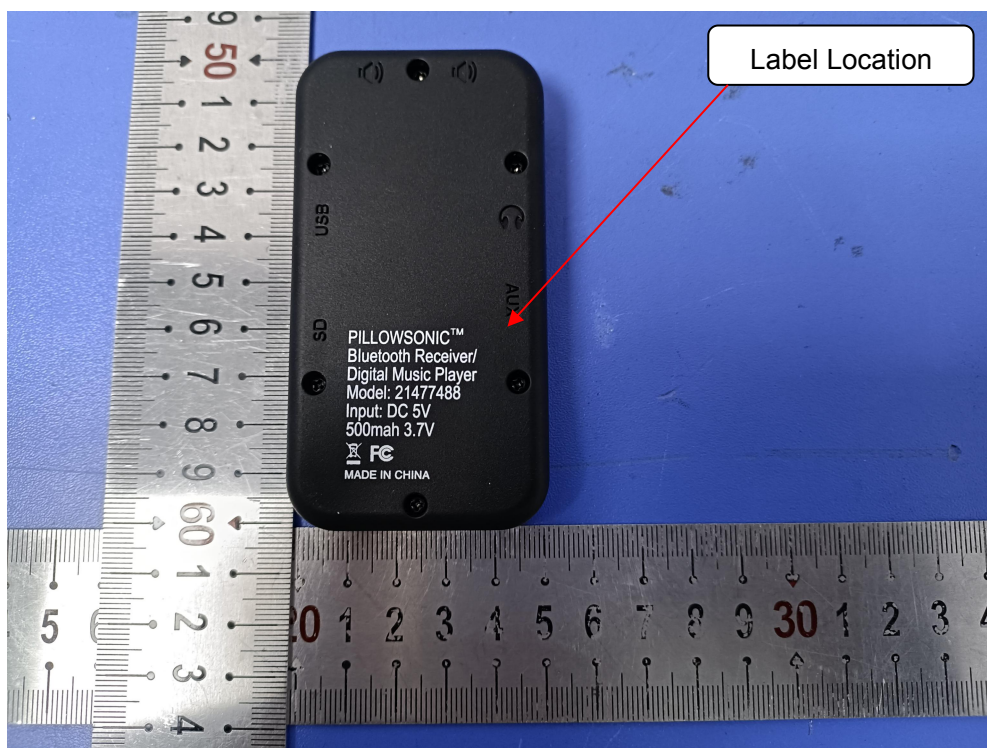

Label and Location

Digital Music Player
Model No.: 21477488
FCC ID: 2A2MI-21477488

Size: L3.0cm*W2.5cm

I